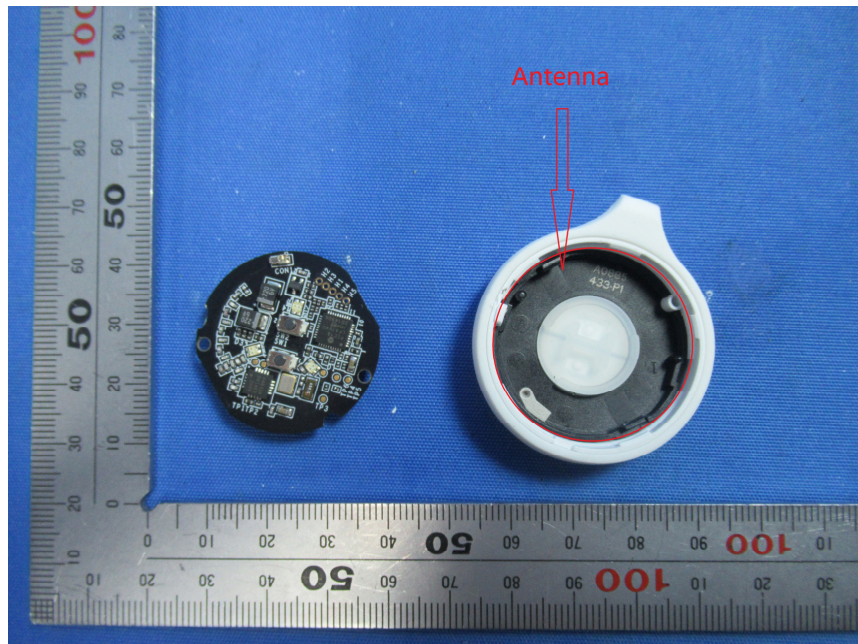

## **Internal Photos**

<b>Applicant:</b>	Hangzhou Hikvision Digital Technology Co., Ltd.
<b>Address of Applicant:</b>	No. 555 Qianmo Road, Binjiang District, Hangzhou 310052, China
<b>Equipment Under Test (EUT):</b>	
<b>Product Name:</b>	Wireless Portable Emergency Button
<b>Model No.:</b>	DS-PDEBP2-EG2-WB