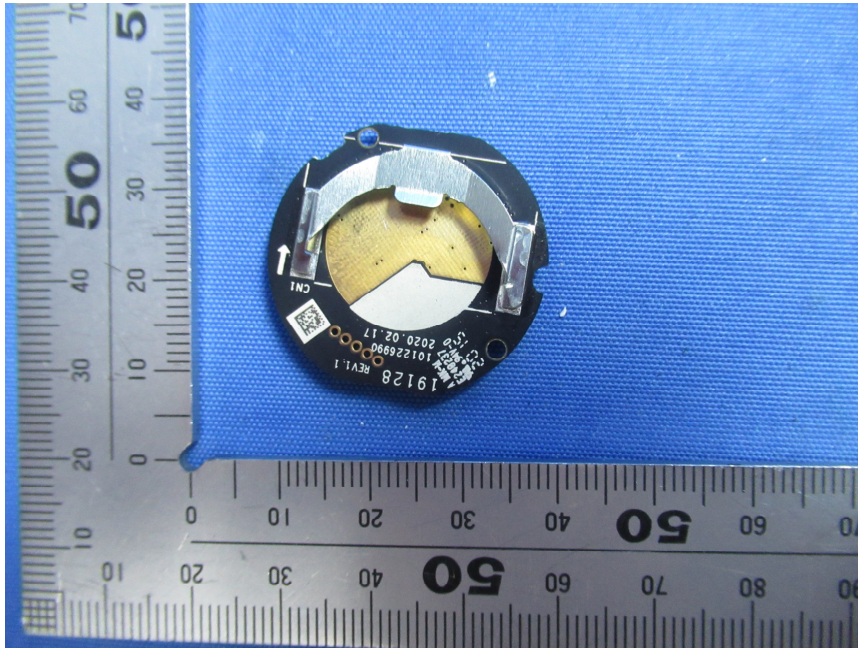

## **Internal Photos**

<b>Applicant:</b>	Hangzhou Hikvision Digital Technology Co., Ltd.
<b>Address of Applicant:</b>	No. 555 Qianmo Road, Binjiang District, Hangzhou 310052, China
<b>Equipment Under Test (EUT):</b>	
<b>Product Name:</b>	Wireless Portable Emergency Button
<b>Model No.:</b>	DS-PDEBP2-EG2-WB