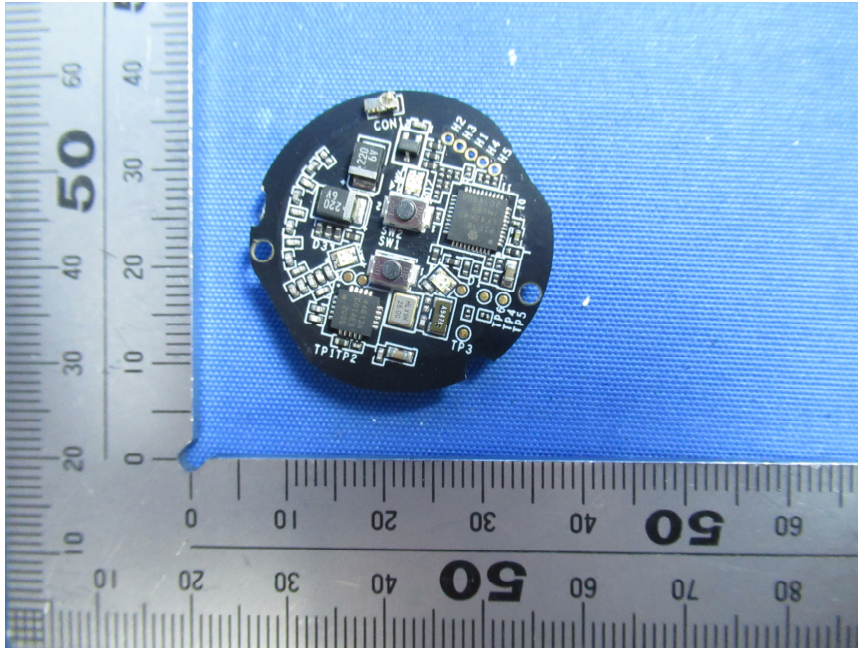

## **Internal Photos**

<b>Applicant:</b>	Hangzhou Hikvision Digital Technology Co., Ltd.
<b>Address of Applicant:</b>	No. 555 Qianmo Road, Binjiang District, Hangzhou 310052, China
<b>Equipment Under Test (EUT):</b>	
<b>Product Name:</b>	Wireless Portable Emergency Button
<b>Model No.:</b>	DS-PDEBP2-EG2-WB