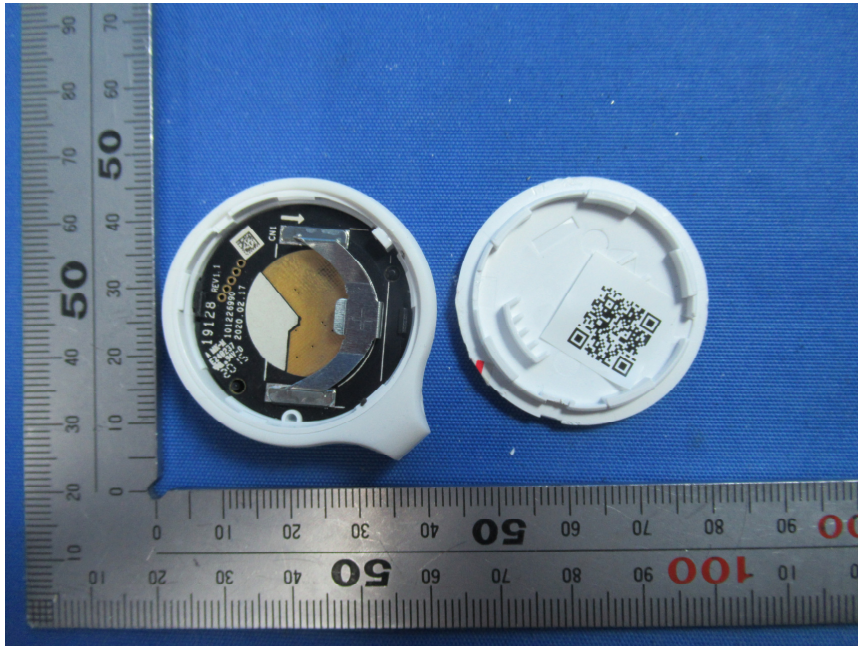

## **Internal Photos**

<b>Applicant:</b>	Hangzhou Hikvision Digital Technology Co., Ltd.
<b>Address of Applicant:</b>	No. 555 Qianmo Road, Binjiang District, Hangzhou 310052, China
<b>Equipment Under Test (EUT):</b>	
<b>Product Name:</b>	Wireless Portable Emergency Button
<b>Model No.:</b>	DS-PDEBP2-EG2-WB