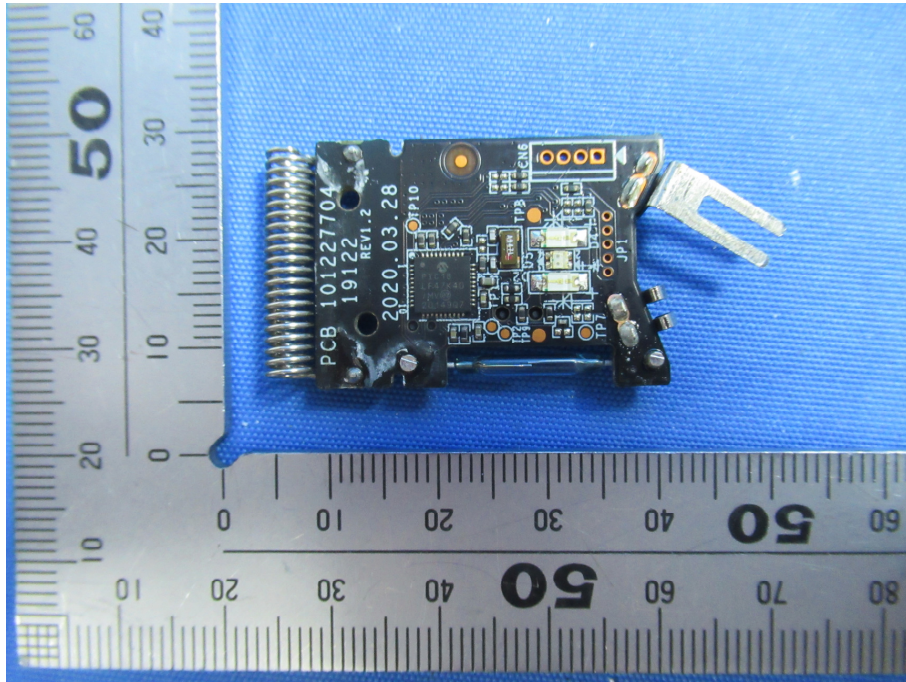

## **Internal Photos**

<b>Applicant:</b>	Hangzhou Hikvision Digital Technology Co., Ltd.
<b>Address of Applicant:</b>	No.555 Qianmo Road, Binjiang District, Hangzhou 310052, China
<b>Equipment Under Test (EUT):</b>	
<b>Product Name:</b>	Wireless Slim Magnet Detector
<b>Model No.:</b>	DS-PDMCS-EG2-WB