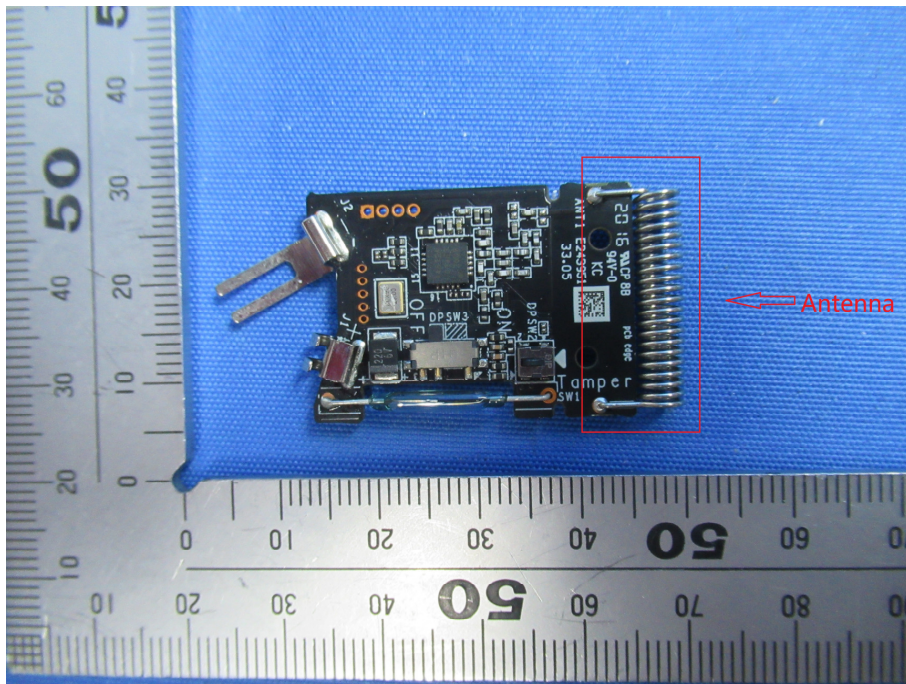

## **Internal Photos**

<b>Applicant:</b>	Hangzhou Hikvision Digital Technology Co., Ltd.
<b>Address of Applicant:</b>	No.555 Qianmo Road, Binjiang District, Hangzhou 310052, China
<b>Equipment Under Test (EUT):</b>	
<b>Product Name:</b>	Wireless Slim Magnet Detector
<b>Model No.:</b>	DS-PDMCS-EG2-WB