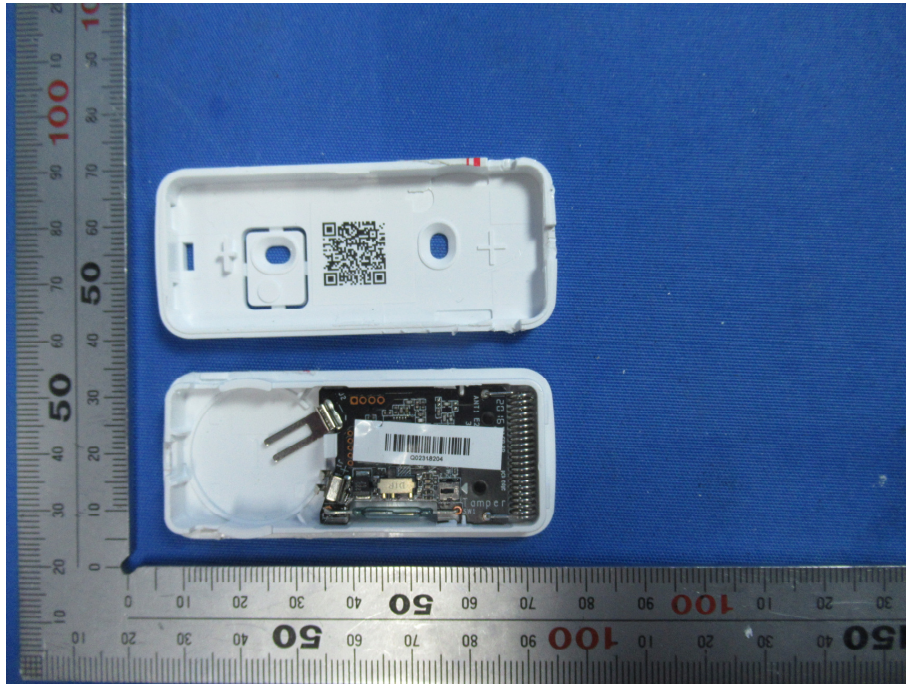

## **Internal Photos**

<b>Applicant:</b>	Hangzhou Hikvision Digital Technology Co., Ltd.
<b>Address of Applicant:</b>	No.555 Qianmo Road, Binjiang District, Hangzhou 310052, China
<b>Equipment Under Test (EUT):</b>	
<b>Product Name:</b>	Wireless Slim Magnet Detector
<b>Model No.:</b>	DS-PDMCS-EG2-WB