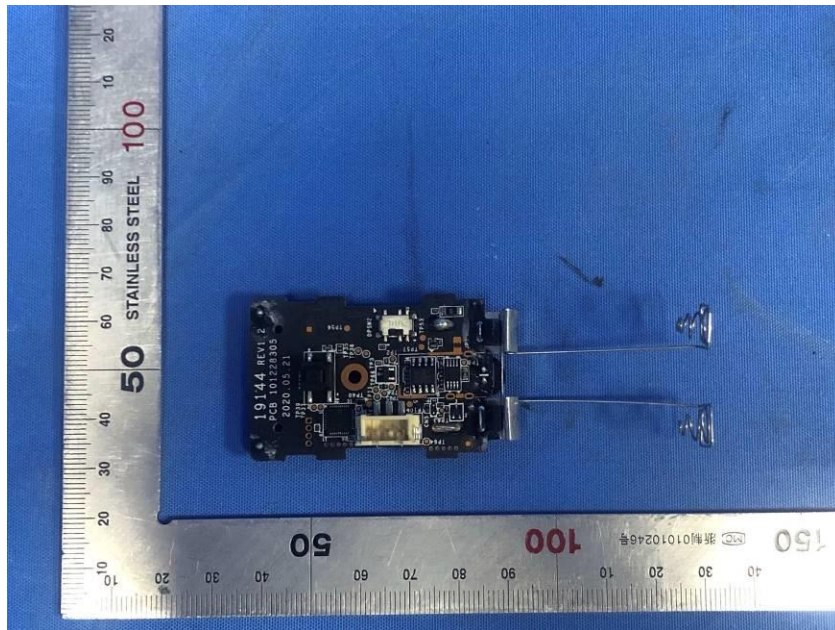

Internal Photos

Applicant:	Hangzhou Hikvision Digital Technology Co., Ltd.
Address of Applicant:	No. 555 Qianmo Road, Binjiang District, Hangzhou 310052, China
Equipment Under Test (EUT):	
Product Name:	Wireless Glass Break Detector
Model No.:	DS-PDBG8-EG2-WB