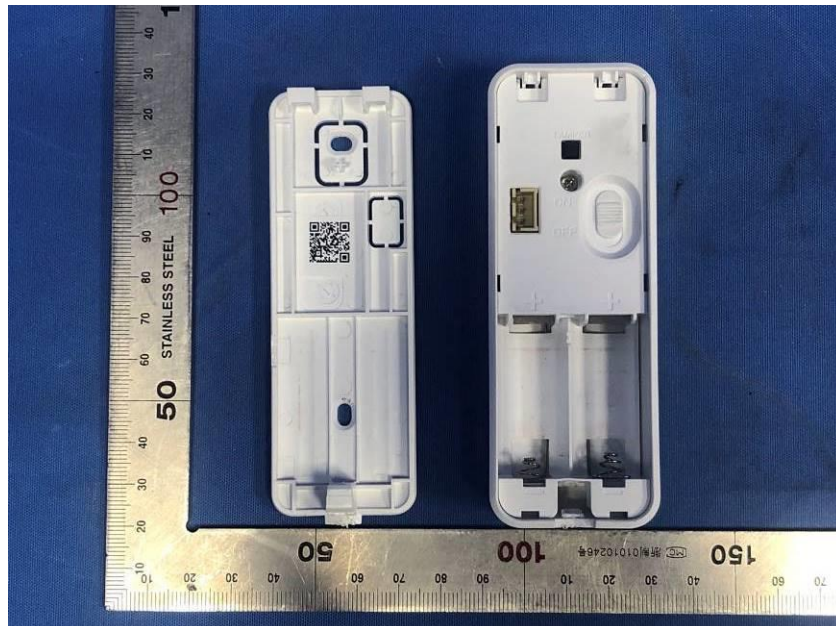

Internal Photos

Applicant:	Hangzhou Hikvision Digital Technology Co., Ltd.
Address of Applicant:	No. 555 Qianmo Road, Binjiang District, Hangzhou 310052, China
Equipment Under Test (EUT):	
Product Name:	Wireless Glass Break Detector
Model No.:	DS-PDBG8-EG2-WB