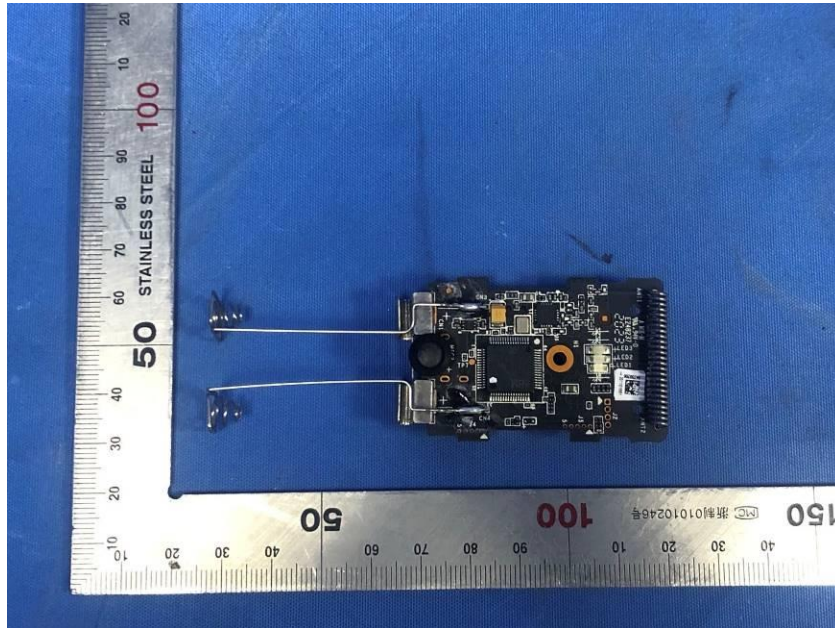

Internal Photos

Applicant:	Hangzhou Hikvision Digital Technology Co., Ltd.
Address of Applicant:	No. 555 Qianmo Road, Binjiang District, Hangzhou 310052, China
Equipment Under Test (EUT):	
Product Name:	Wireless Glass Break Detector
Model No.:	DS-PDBG8-EG2-WB