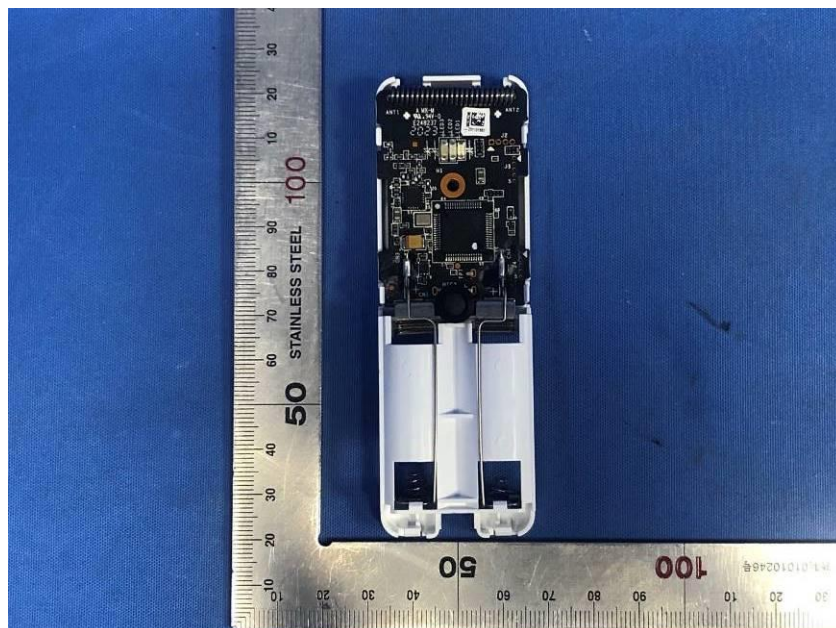

Internal Photos

Applicant:	Hangzhou Hikvision Digital Technology Co., Ltd.
Address of Applicant:	No. 555 Qianmo Road, Binjiang District, Hangzhou 310052, China
Equipment Under Test (EUT):	
Product Name:	Wireless Glass Break Detector
Model No.:	DS-PDBG8-EG2-WB