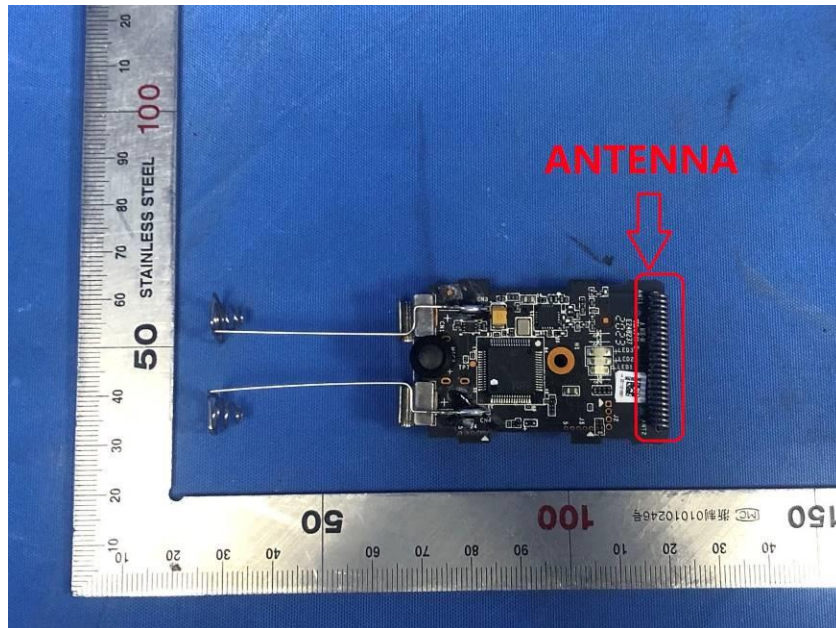

Internal Photos

Applicant:	Hangzhou Hikvision Digital Technology Co., Ltd.
Address of Applicant:	No. 555 Qianmo Road, Binjiang District, Hangzhou 310052, China
Equipment Under Test (EUT):	
Product Name:	Wireless Glass Break Detector
Model No.:	DS-PDBG8-EG2-WB