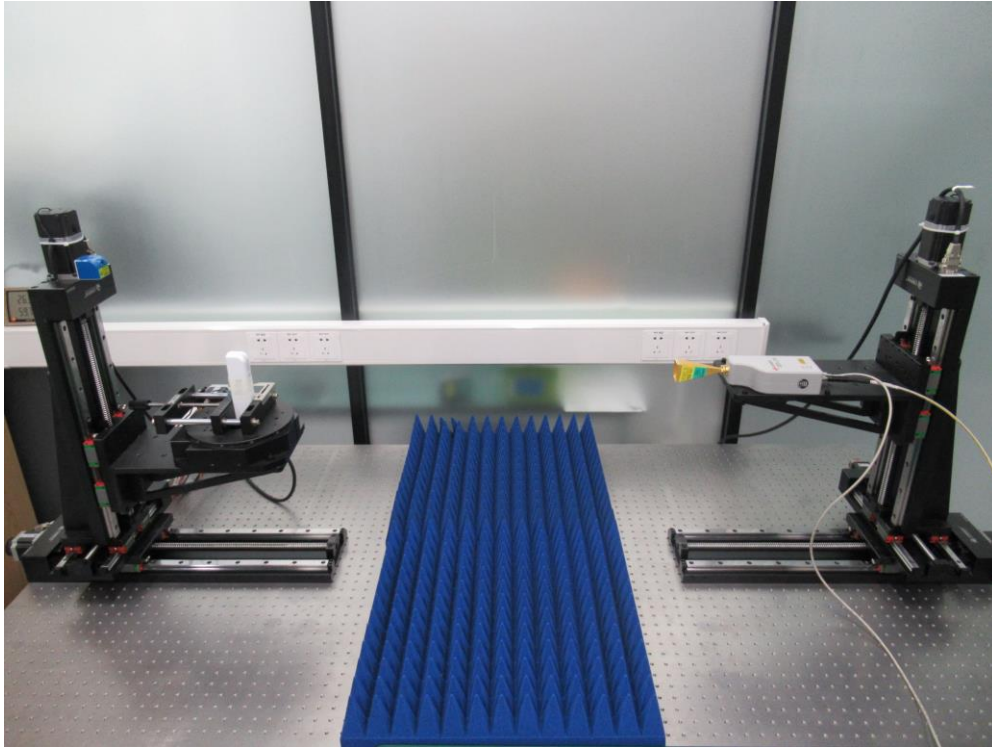

## RF Test Setup Photo

Description: Radiated Emission Test Setup for 30MHz ~ 1GHz

Description: Radiated Emission Test Setup for 1GHz ~ 18GHz

Description: Radiated Emission Test Setup for 18GHz ~ 40GHz

Description: Radiated Emission Test Setup for 40GHz ~ 50GHz

Description: Radiated Emission Test Setup for 50GHz ~ 75GHz

Description: Radiated Emission Test Setup for 75GHz ~ 100GHz