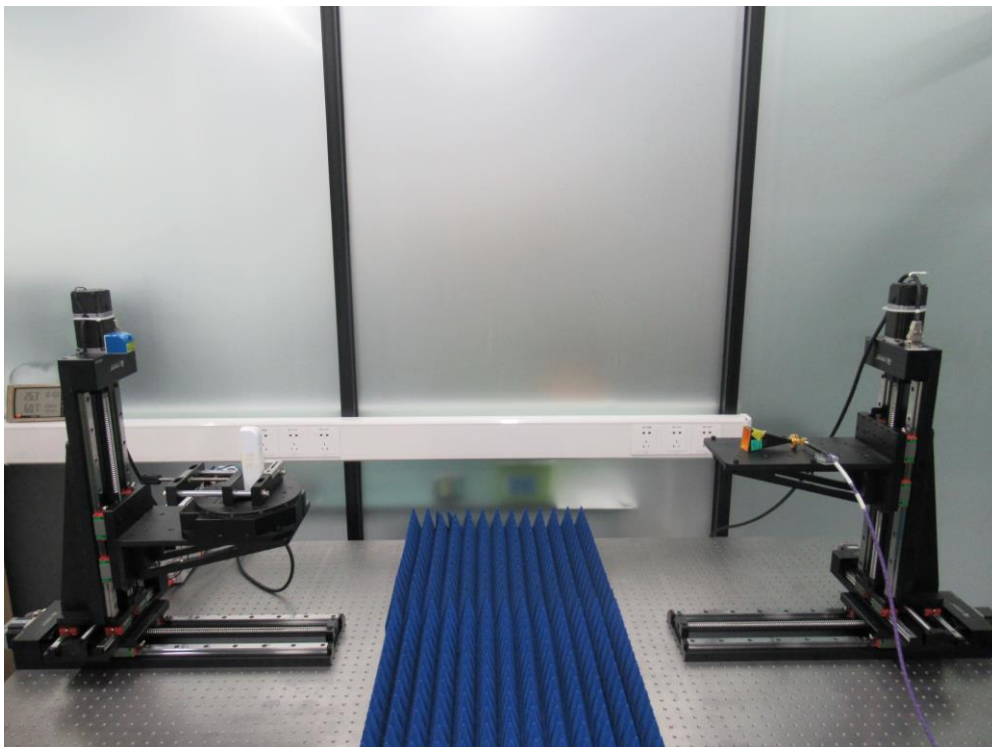

## RF Test Setup Photo

Description: Radiated Emission Test Setup for 30MHz ~ 1GHz

Description: Radiated Emission Test Setup for 1GHz ~ 18GHz

Description: Radiated Emission Test Setup for 18GHz ~ 40GHz

Description: Radiated Emission Test Setup for 40GHz ~ 50GHz

Description: Radiated Emission Test Setup for 50GHz ~ 75GHz

Description: Radiated Emission Test Setup for 75GHz ~ 100GHz