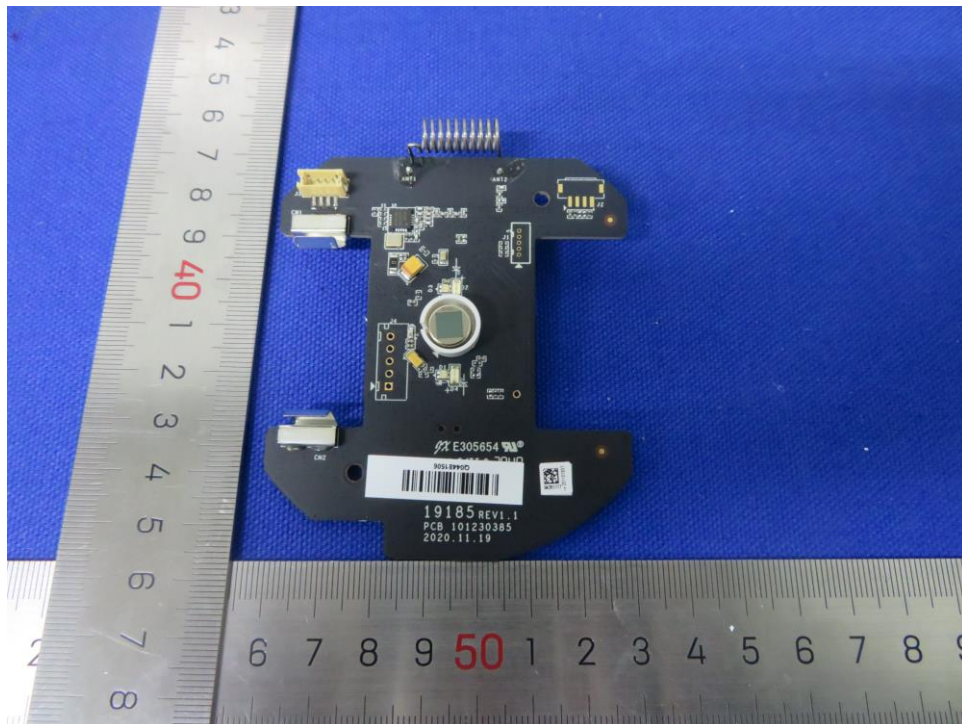

Product: Wireless PIR Ceiling Detector

Type Designation: DS-PDCL12-EG2-WB

Product: Wireless PIR Ceiling Detector

Type Designation: DS-PDCL12-EG2-WB

Product: Wireless PIR Ceiling Detector

Type Designation: DS-PDCL12-EG2-WB