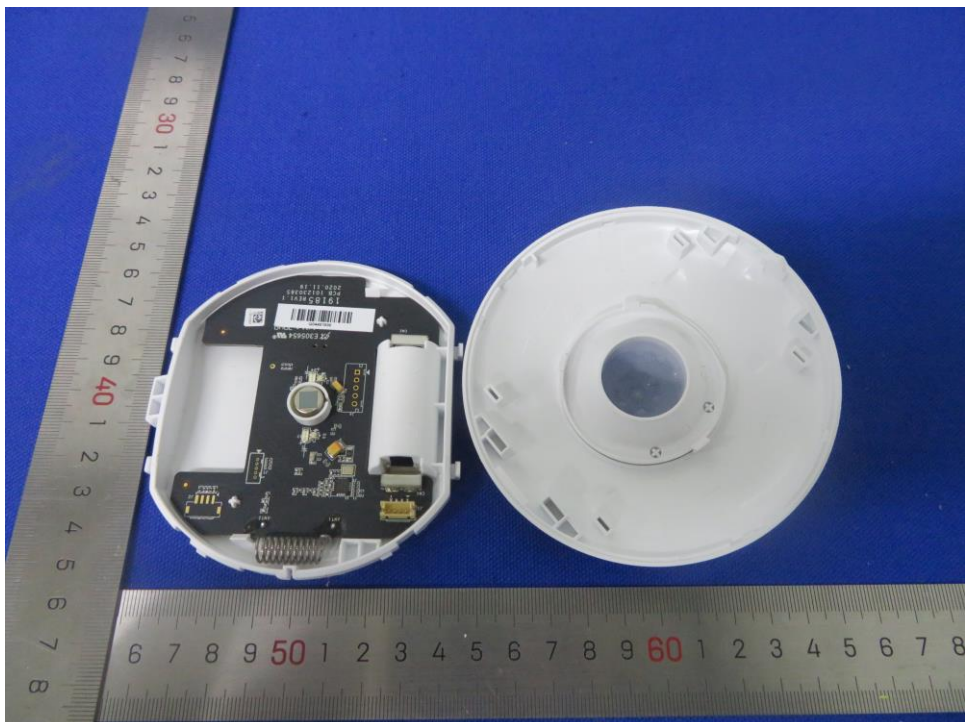

Product: Wireless PIR Ceiling Detector

Type Designation: DS-PDCL12-EG2-WB

Product: Wireless PIR Ceiling Detector

Type Designation: DS-PDCL12-EG2-WB

Product: Wireless PIR Ceiling Detector

Type Designation: DS-PDCL12-EG2-WB