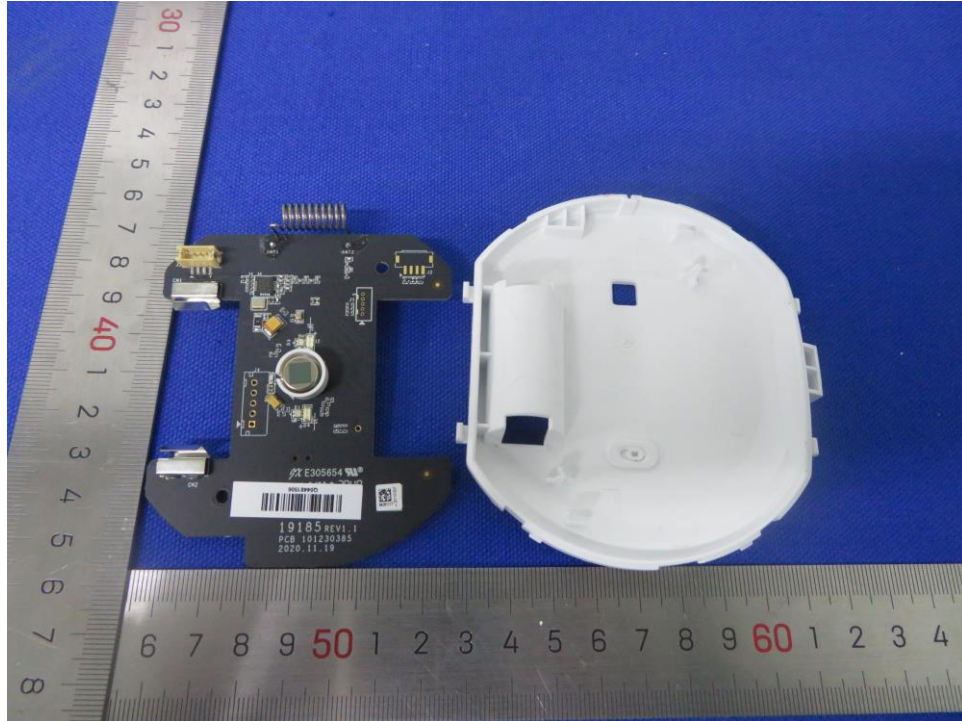

Product: Wireless PIR Ceiling Detector

Type Designation: DS-PDCL12-EG2-WB

Product: Wireless PIR Ceiling Detector

Type Designation: DS-PDCL12-EG2-WB

Product: Wireless PIR Ceiling Detector

Type Designation: DS-PDCL12-EG2-WB