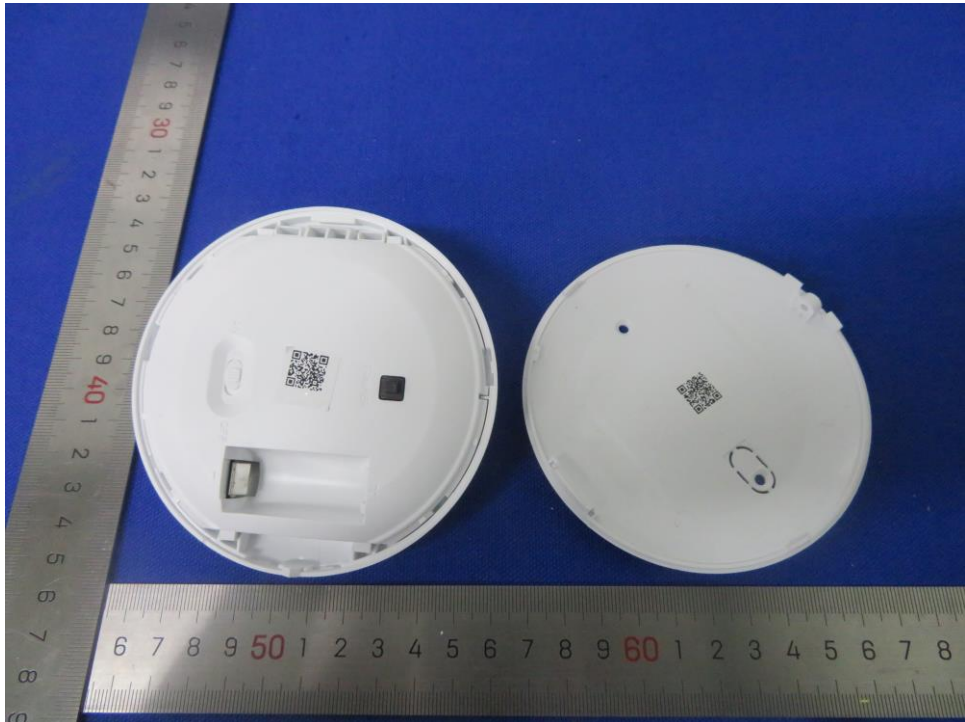

Product: Wireless PIR Ceiling Detector

Type Designation: DS-PDCL12-EG2-WB

Product: Wireless PIR Ceiling Detector

Type Designation: DS-PDCL12-EG2-WB

Product: Wireless PIR Ceiling Detector

Type Designation: DS-PDCL12-EG2-WB