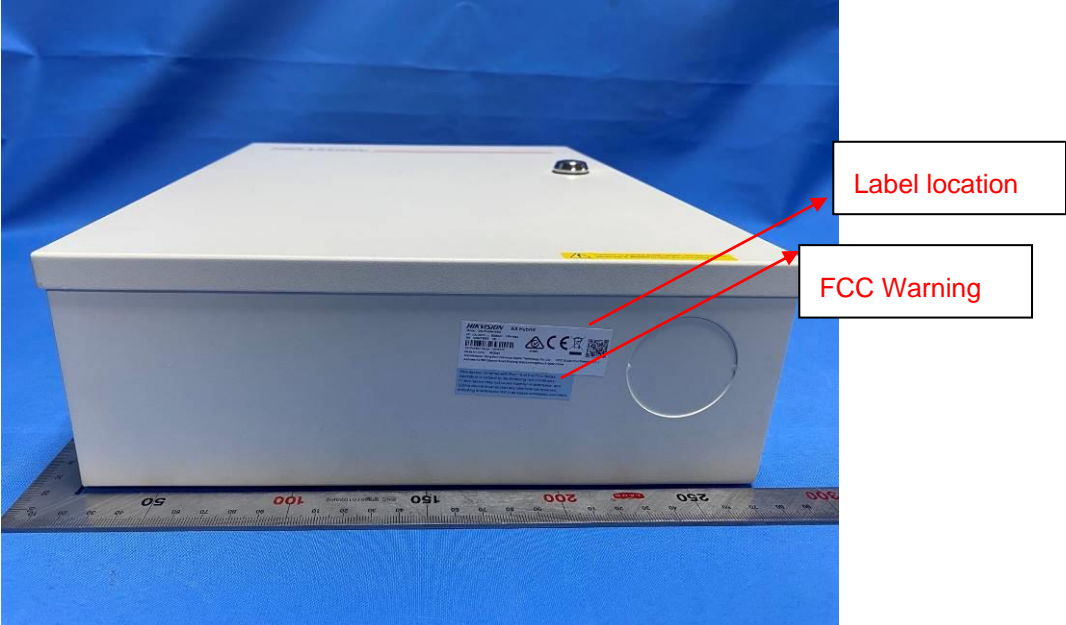

DS-PHA64-W4M