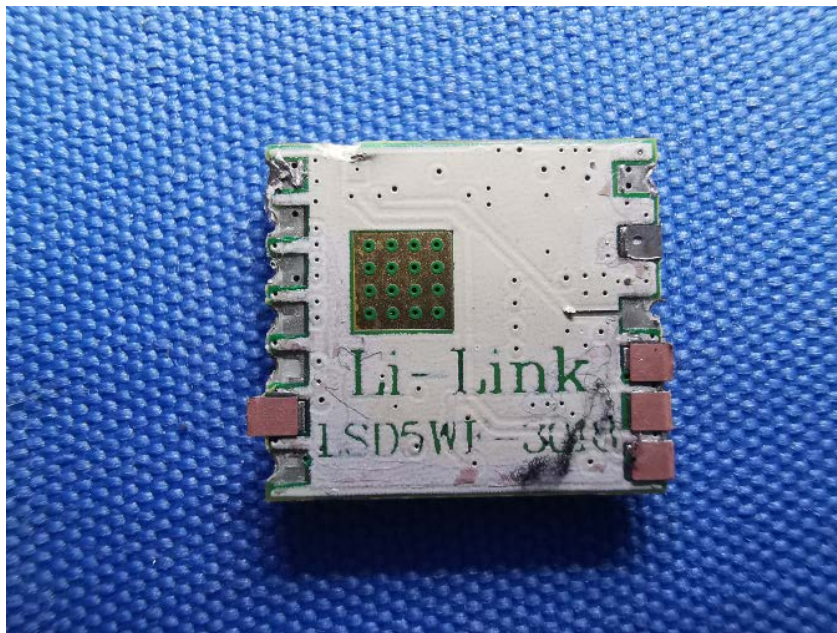

## **Internal Photos**

<b>Applicant:</b>	Hangzhou Hikvision Digital Technology Co., Ltd
<b>Address of Applicant:</b>	No.555 Qianmo Road, Binjiang District, Hangzhou 310052, China
<b>Equipment Under Test (EUT):</b>	
<b>Product Name:</b>	Hybrid Control Panel
<b>Model No.:</b>	DS-PHA64-W4P2

**End**