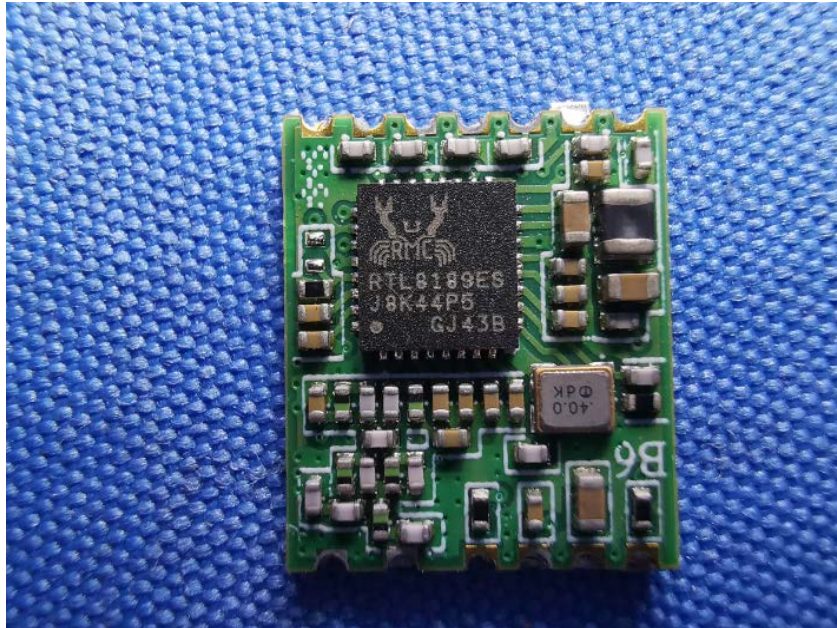

## **Internal Photos**

<b>Applicant:</b>	Hangzhou Hikvision Digital Technology Co., Ltd
<b>Address of Applicant:</b>	No.555 Qianmo Road, Binjiang District, Hangzhou 310052, China
<b>Equipment Under Test (EUT):</b>	
<b>Product Name:</b>	Hybrid Control Panel
<b>Model No.:</b>	DS-PHA64-W4P2

**End**