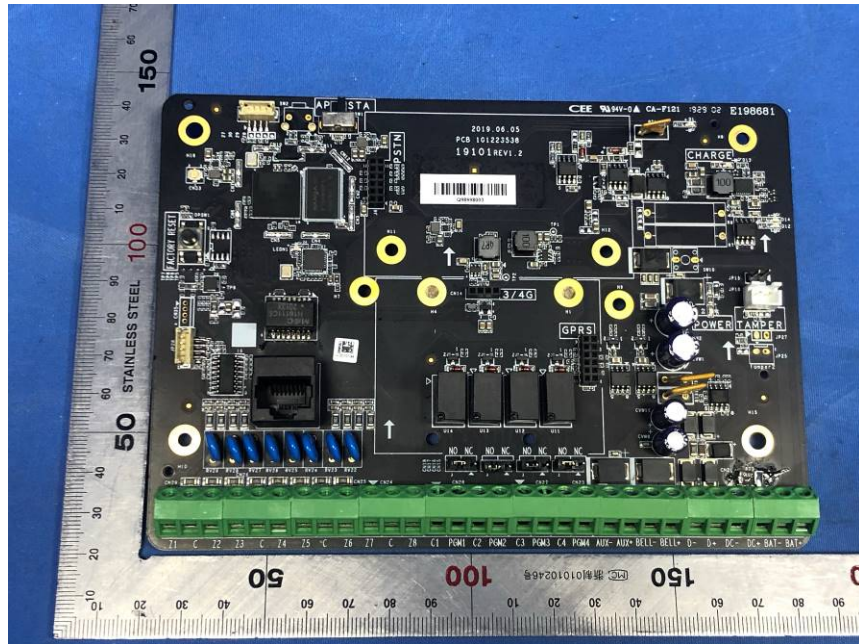

## **Internal Photos**

<b>Applicant:</b>	Hangzhou Hikvision Digital Technology Co., Ltd
<b>Address of Applicant:</b>	No.555 Qianmo Road, Binjiang District, Hangzhou 310052, China
<b>Equipment Under Test (EUT):</b>	
<b>Product Name:</b>	Hybrid Control Panel
<b>Model No.:</b>	DS-PHA64-W4P2