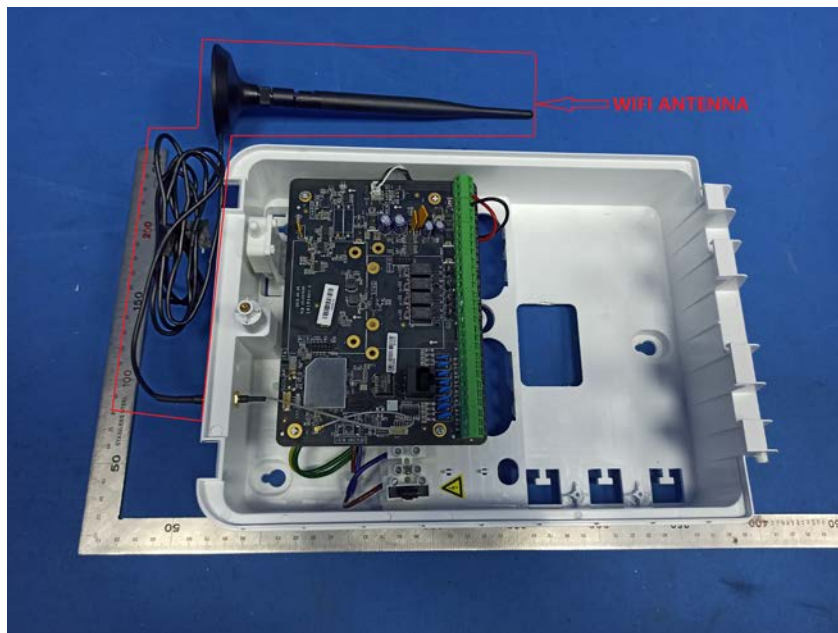

## **Internal Photos**

<b>Applicant:</b>	Hangzhou Hikvision Digital Technology Co., Ltd
<b>Address of Applicant:</b>	No.555 Qianmo Road, Binjiang District, Hangzhou 310052, China
<b>Equipment Under Test (EUT):</b>	
<b>Product Name:</b>	Hybrid Control Panel
<b>Model No.:</b>	DS-PHA64-W4P2