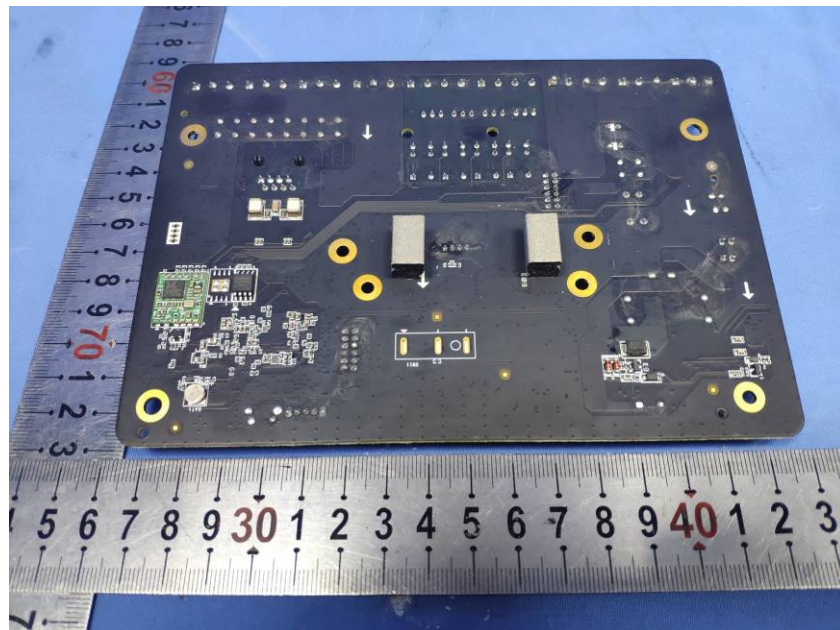

## **Internal Photos**

<b>Applicant:</b>	Hangzhou Hikvision Digital Technology Co., Ltd
<b>Address of Applicant:</b>	No.555 Qianmo Road, Binjiang District, Hangzhou 310052, China
<b>Equipment Under Test (EUT):</b>	
<b>Product Name:</b>	Hybrid Control Panel
<b>Model No.:</b>	DS-PHA64-W4P2

**End**