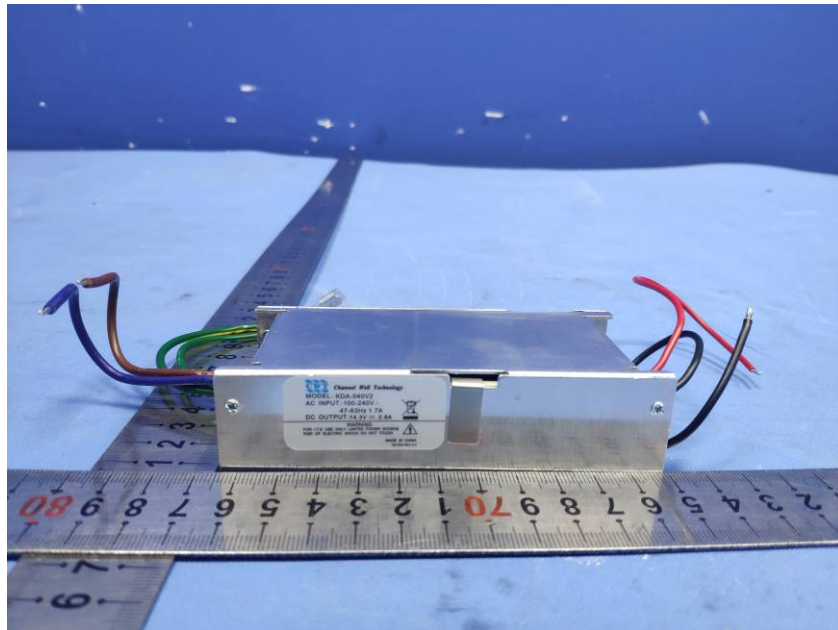

## **Internal Photos**

<b>Applicant:</b>	Hangzhou Hikvision Digital Technology Co., Ltd
<b>Address of Applicant:</b>	No.555 Qianmo Road, Binjiang District, Hangzhou 310052, China
<b>Equipment Under Test (EUT):</b>	
<b>Product Name:</b>	Hybrid Control Panel
<b>Model No.:</b>	DS-PHA64-W4P2