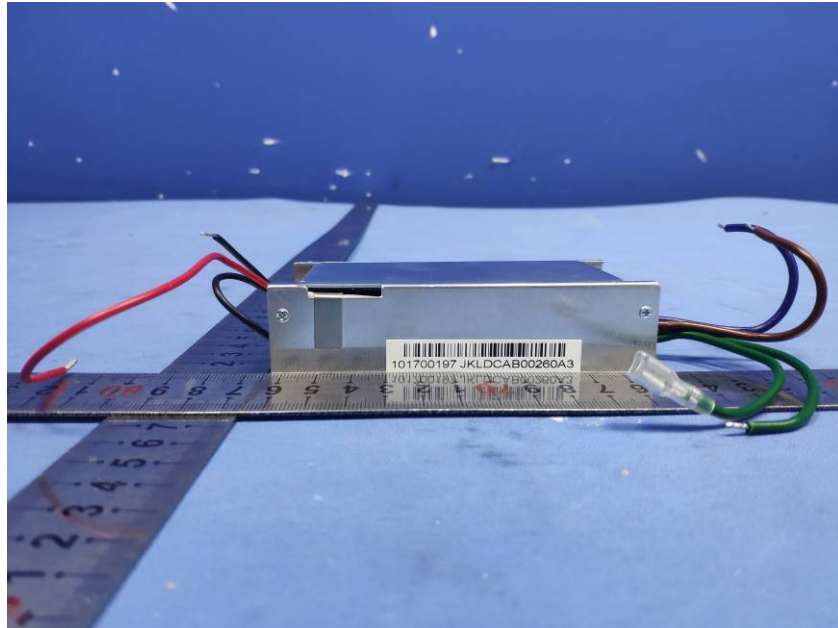

## **Internal Photos**

<b>Applicant:</b>	Hangzhou Hikvision Digital Technology Co., Ltd
<b>Address of Applicant:</b>	No.555 Qianmo Road, Binjiang District, Hangzhou 310052, China
<b>Equipment Under Test (EUT):</b>	
<b>Product Name:</b>	Hybrid Control Panel
<b>Model No.:</b>	DS-PHA64-W4P2