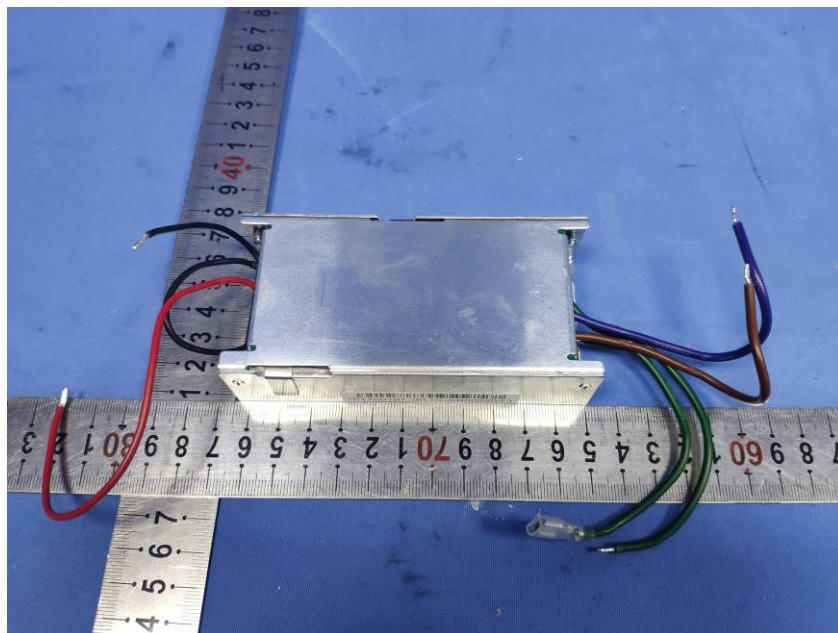

## **Internal Photos**

<b>Applicant:</b>	Hangzhou Hikvision Digital Technology Co., Ltd
<b>Address of Applicant:</b>	No.555 Qianmo Road, Binjiang District, Hangzhou 310052, China
<b>Equipment Under Test (EUT):</b>	
<b>Product Name:</b>	Hybrid Control Panel
<b>Model No.:</b>	DS-PHA64-W4P2