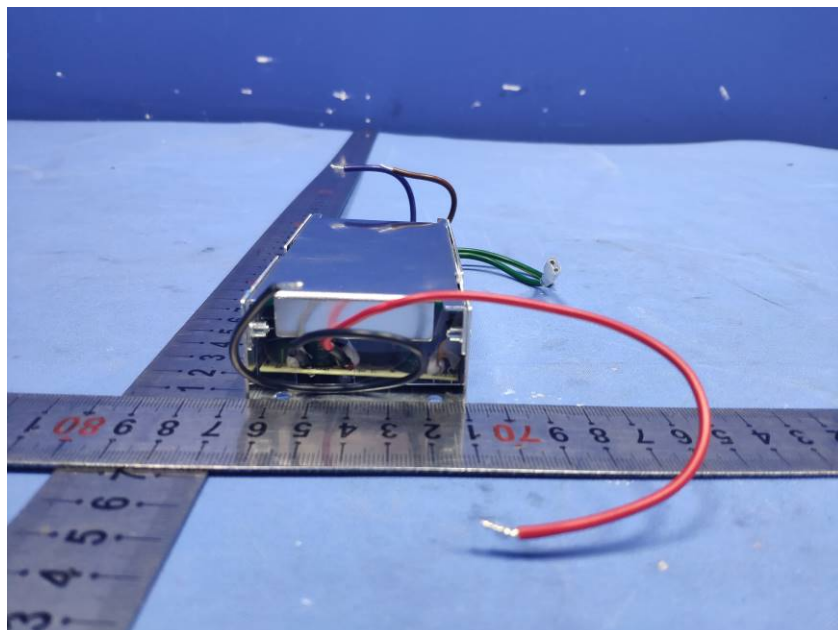

## **Internal Photos**

<b>Applicant:</b>	Hangzhou Hikvision Digital Technology Co., Ltd
<b>Address of Applicant:</b>	No.555 Qianmo Road, Binjiang District, Hangzhou 310052, China
<b>Equipment Under Test (EUT):</b>	
<b>Product Name:</b>	Hybrid Control Panel
<b>Model No.:</b>	DS-PHA64-W4P2