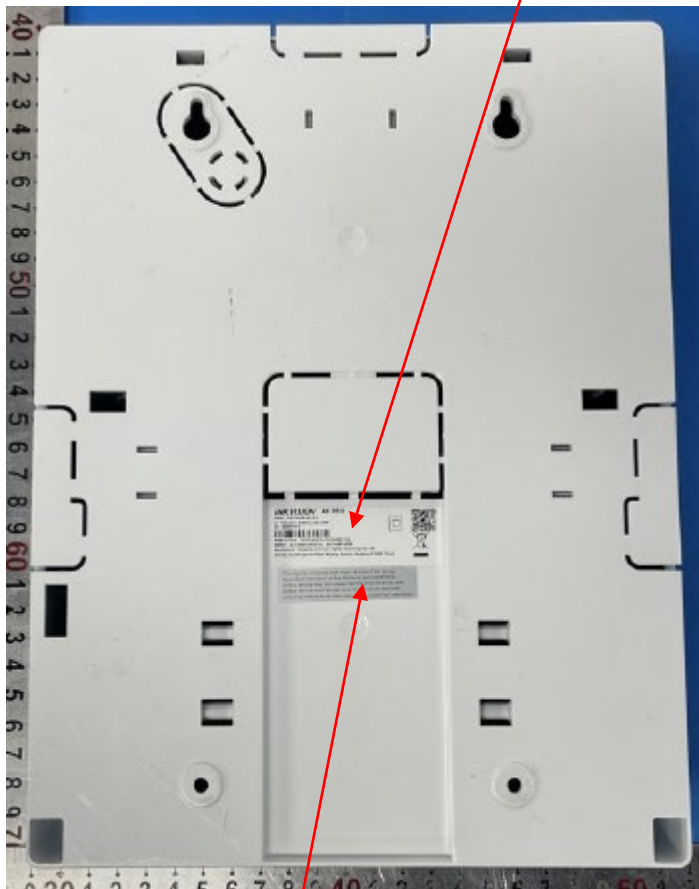

HIKVISION AX PRO

Model: DS-PWA96-M2-WA

I/P: 100-240V~50/60Hz,0.2A-0.09A

SN: C12345678

Made in China FCC ID:2ADTD-CP03009601220

10/2021 AU Contains FCC ID: 2AJYU-8PYA005

Manufacturer: Hangzhou Hikvision Digital Technology Co.,Ltd.

Address: No.555 Qianmo Road, Binjiang District, Hangzhou 310052, China

FCC Warning Statement

This device complies with part 15 of the FCC Rules.

Operation is subject to the following two conditions:

(1) This device may not cause harmful interference and

(2) this device must accept any interference received, including interference that may cause undesired operation.