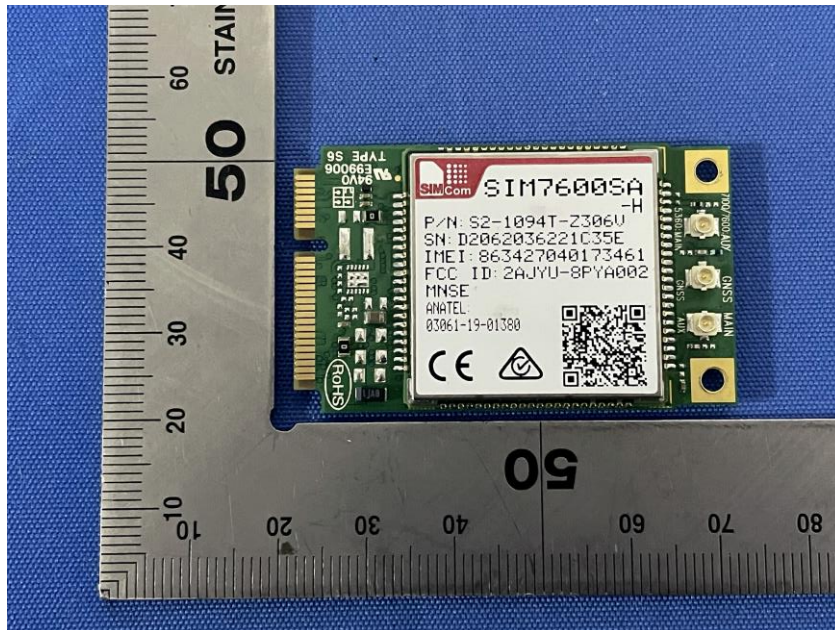

## **Internal Photos**

<b>Applicant:</b>	Hangzhou Hikvision Digital Technology Co., Ltd.
<b>Address of Applicant:</b>	No.555 Qianmo Road, Binjiang District, Hangzhou 310052, China
<b>Equipment Under Test (EUT):</b>	
<b>Product Name:</b>	AX PRO
<b>Model No.:</b>	DS-PWA96-M-WB