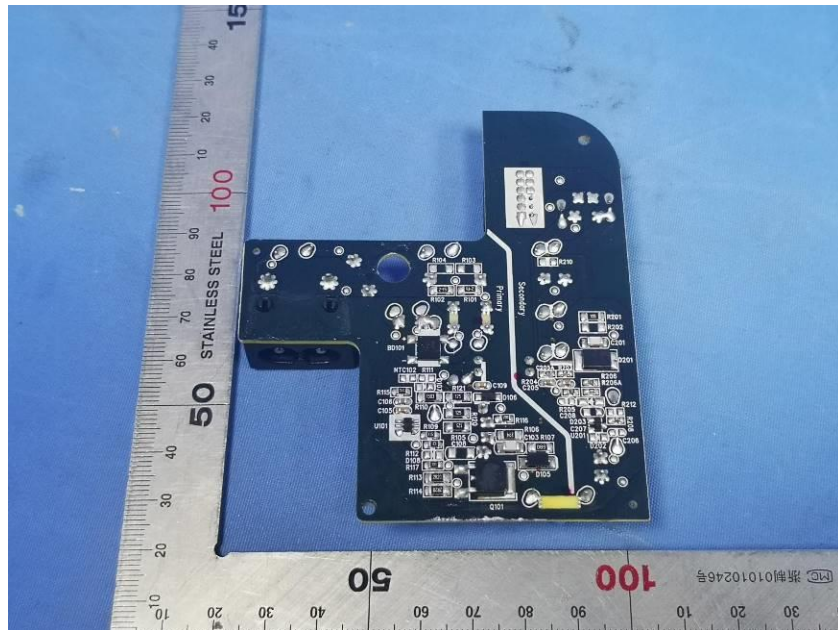

## **Internal Photos**

<b>Applicant:</b>	Hangzhou Hikvision Digital Technology Co., Ltd.
<b>Address of Applicant:</b>	No.555 Qianmo Road, Binjiang District, Hangzhou 310052, China
<b>Equipment Under Test (EUT):</b>	
<b>Product Name:</b>	AX PRO
<b>Model No.:</b>	DS-PWA96-M-WB

**End**