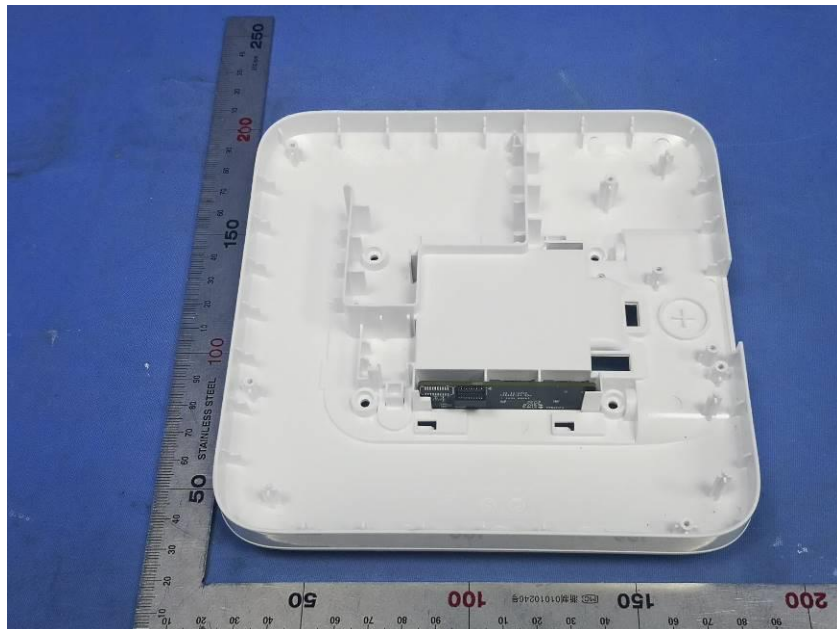

## **Internal Photos**

<b>Applicant:</b>	Hangzhou Hikvision Digital Technology Co., Ltd.
<b>Address of Applicant:</b>	No.555 Qianmo Road, Binjiang District, Hangzhou 310052, China
<b>Equipment Under Test (EUT):</b>	
<b>Product Name:</b>	AX PRO
<b>Model No.:</b>	DS-PWA96-M-WB