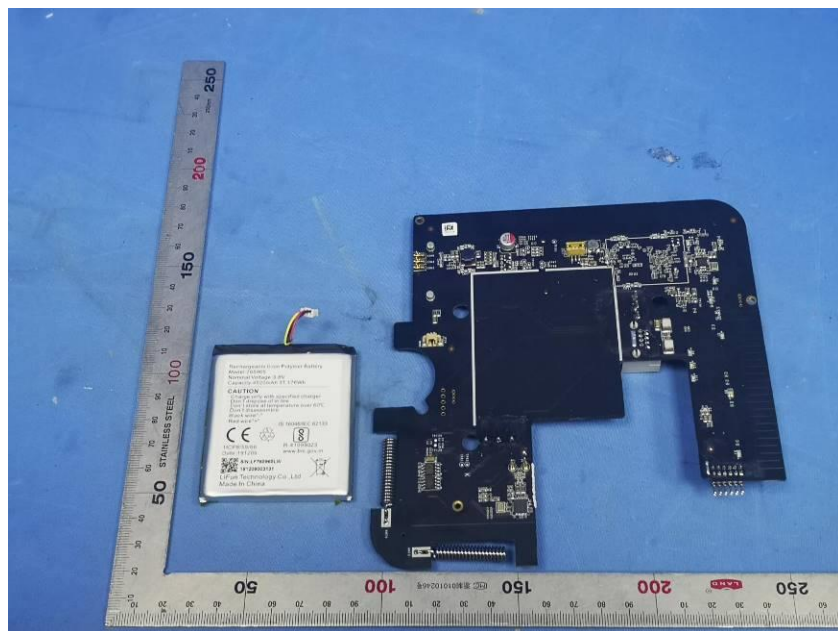

## **Internal Photos**

<b>Applicant:</b>	Hangzhou Hikvision Digital Technology Co., Ltd.
<b>Address of Applicant:</b>	No.555 Qianmo Road, Binjiang District, Hangzhou 310052, China
<b>Equipment Under Test (EUT):</b>	
<b>Product Name:</b>	AX PRO
<b>Model No.:</b>	DS-PWA96-M-WB

**End**