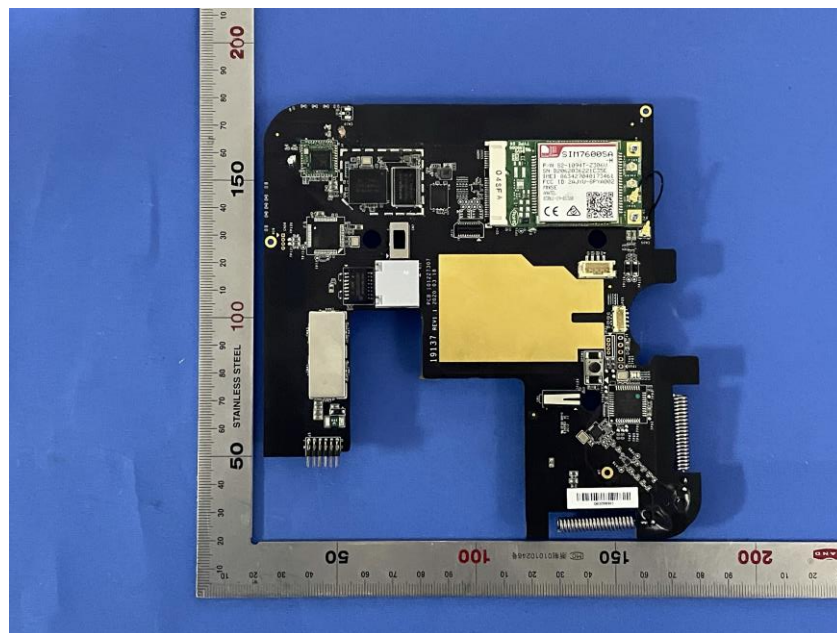

## **Internal Photos**

<b>Applicant:</b>	Hangzhou Hikvision Digital Technology Co., Ltd.
<b>Address of Applicant:</b>	No.555 Qianmo Road, Binjiang District, Hangzhou 310052, China
<b>Equipment Under Test (EUT):</b>	
<b>Product Name:</b>	AX PRO
<b>Model No.:</b>	DS-PWA96-M-WB

**End**