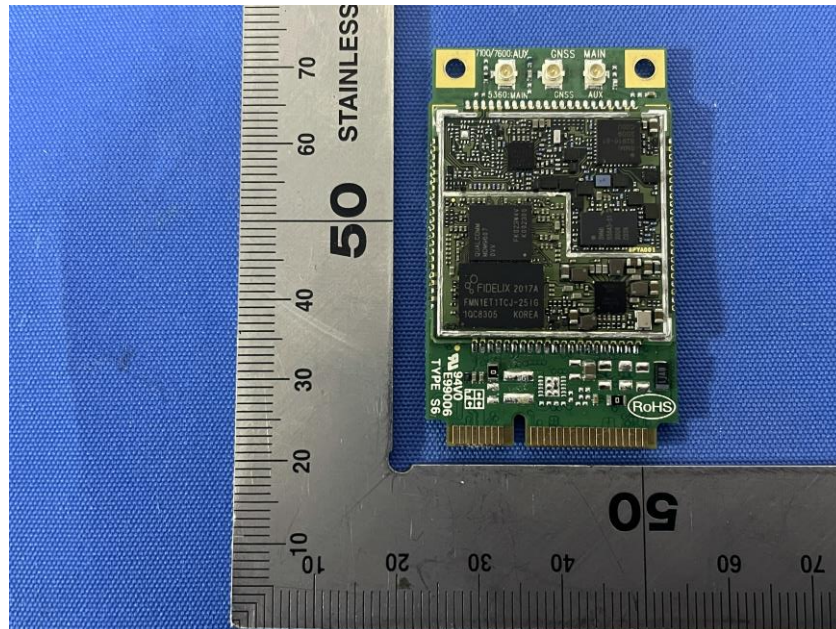

## **Internal Photos**

<b>Applicant:</b>	Hangzhou Hikvision Digital Technology Co., Ltd.
<b>Address of Applicant:</b>	No.555 Qianmo Road, Binjiang District, Hangzhou 310052, China
<b>Equipment Under Test (EUT):</b>	
<b>Product Name:</b>	AX PRO
<b>Model No.:</b>	DS-PWA96-M-WB