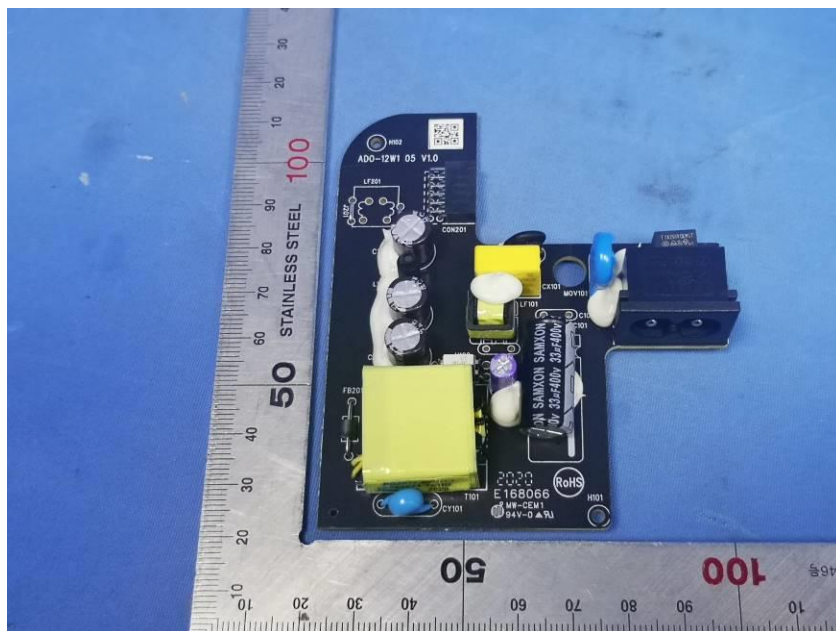

## **Internal Photos**

<b>Applicant:</b>	Hangzhou Hikvision Digital Technology Co., Ltd.
<b>Address of Applicant:</b>	No.555 Qianmo Road, Binjiang District, Hangzhou 310052, China
<b>Equipment Under Test (EUT):</b>	
<b>Product Name:</b>	AX PRO
<b>Model No.:</b>	DS-PWA96-M-WB