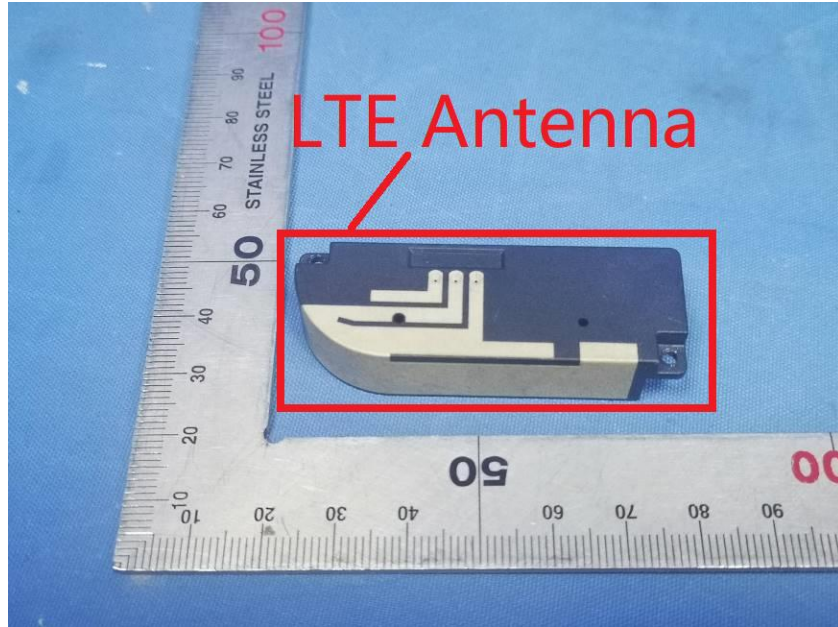

## **Internal Photos**

<b>Applicant:</b>	Hangzhou Hikvision Digital Technology Co., Ltd.
<b>Address of Applicant:</b>	No.555 Qianmo Road, Binjiang District, Hangzhou 310052, China
<b>Equipment Under Test (EUT):</b>	
<b>Product Name:</b>	AX PRO
<b>Model No.:</b>	DS-PWA96-M-WB