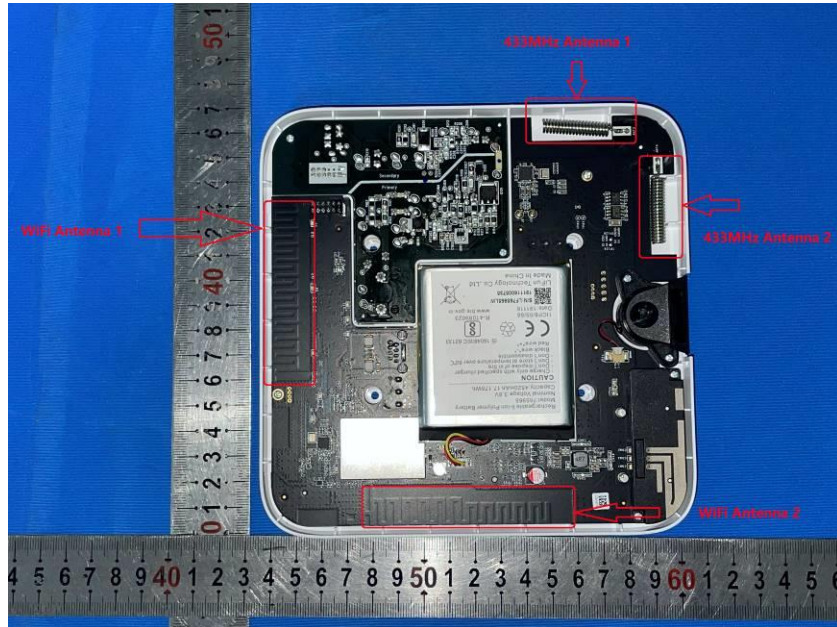

## **Internal Photos**

<b>Applicant:</b>	Hangzhou Hikvision Digital Technology Co., Ltd.
<b>Address of Applicant:</b>	No.555 Qianmo Road, Binjiang District, Hangzhou 310052, China
<b>Equipment Under Test (EUT):</b>	
<b>Product Name:</b>	AX PRO
<b>Model No.:</b>	DS-PWA96-M-WB