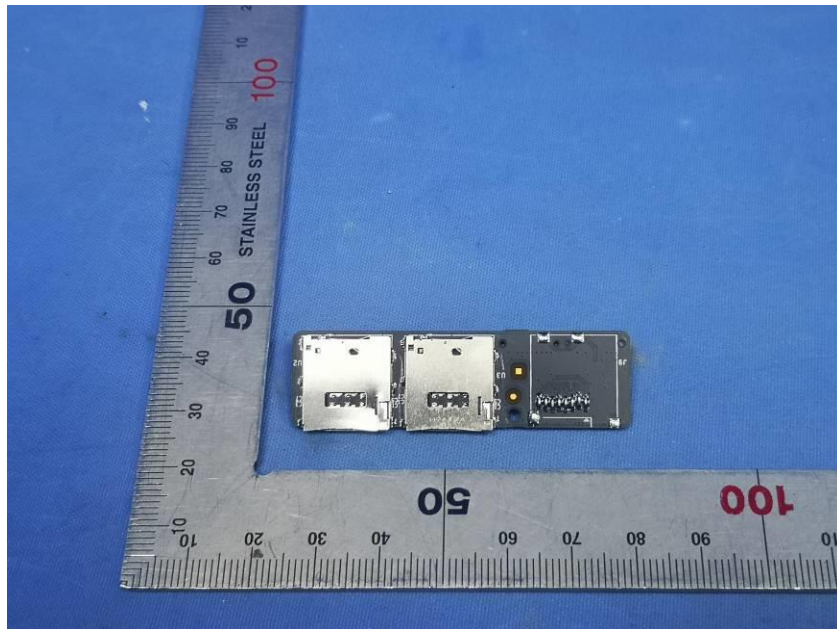

## **Internal Photos**

<b>Applicant:</b>	Hangzhou Hikvision Digital Technology Co., Ltd.
<b>Address of Applicant:</b>	No.555 Qianmo Road, Binjiang District, Hangzhou 310052, China
<b>Equipment Under Test (EUT):</b>	
<b>Product Name:</b>	AX PRO
<b>Model No.:</b>	DS-PWA96-M-WB

**End**