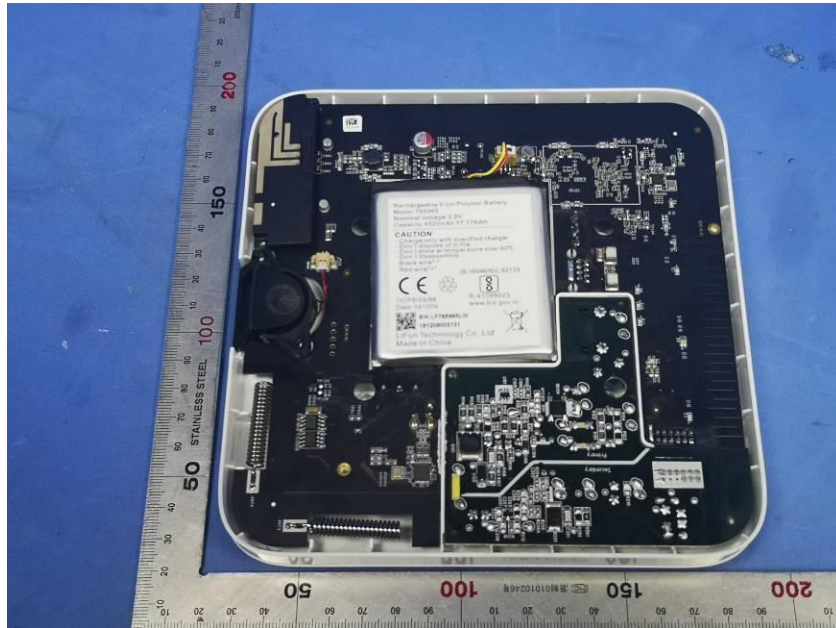

## **Internal Photos**

<b>Applicant:</b>	Hangzhou Hikvision Digital Technology Co., Ltd.
<b>Address of Applicant:</b>	No.555 Qianmo Road, Binjiang District, Hangzhou 310052, China
<b>Equipment Under Test (EUT):</b>	
<b>Product Name:</b>	AX PRO
<b>Model No.:</b>	DS-PWA96-M-WB