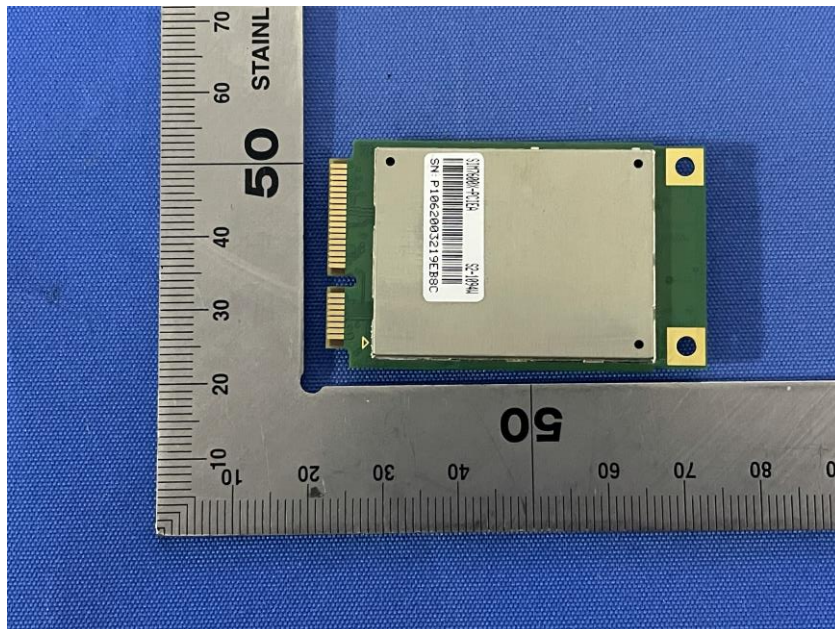

## **Internal Photos**

<b>Applicant:</b>	Hangzhou Hikvision Digital Technology Co., Ltd.
<b>Address of Applicant:</b>	No.555 Qianmo Road, Binjiang District, Hangzhou 310052, China
<b>Equipment Under Test (EUT):</b>	
<b>Product Name:</b>	AX PRO
<b>Model No.:</b>	DS-PWA96-M-WB