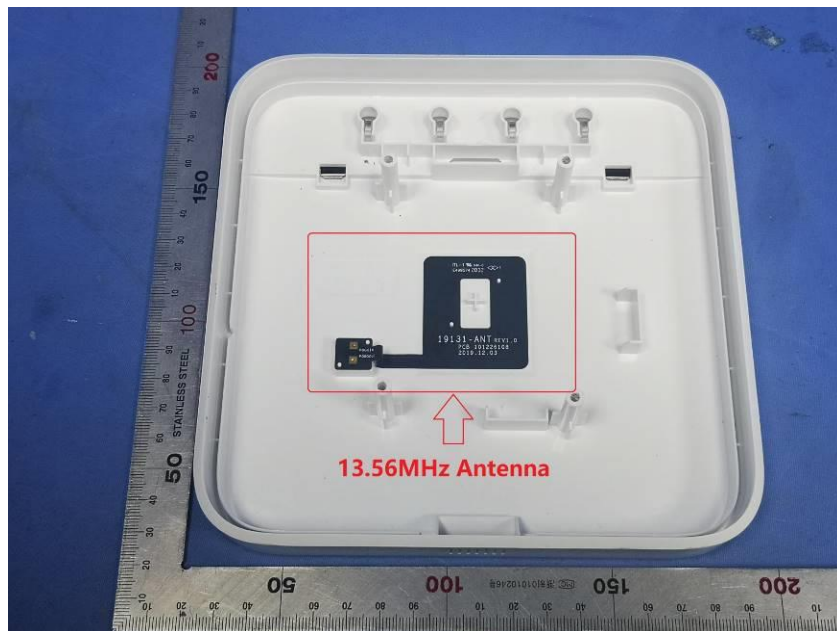

## **Internal Photos**

<b>Applicant:</b>	Hangzhou Hikvision Digital Technology Co., Ltd.
<b>Address of Applicant:</b>	No.555 Qianmo Road, Binjiang District, Hangzhou 310052, China
<b>Equipment Under Test (EUT):</b>	
<b>Product Name:</b>	AX PRO
<b>Model No.:</b>	DS-PWA96-M-WB