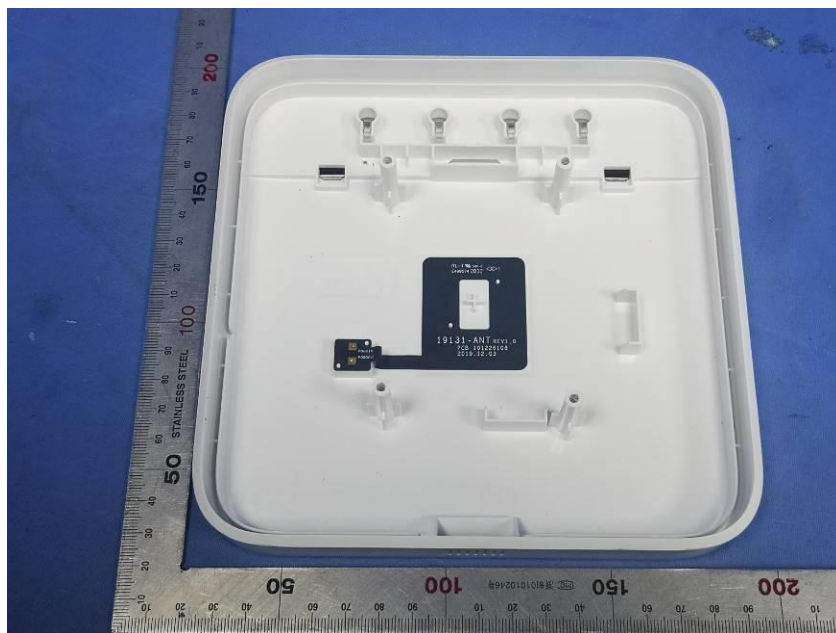

## **Internal Photos**

<b>Applicant:</b>	Hangzhou Hikvision Digital Technology Co., Ltd.
<b>Address of Applicant:</b>	No.555 Qianmo Road, Binjiang District, Hangzhou 310052, China
<b>Equipment Under Test (EUT):</b>	
<b>Product Name:</b>	AX PRO
<b>Model No.:</b>	DS-PWA96-M-WB