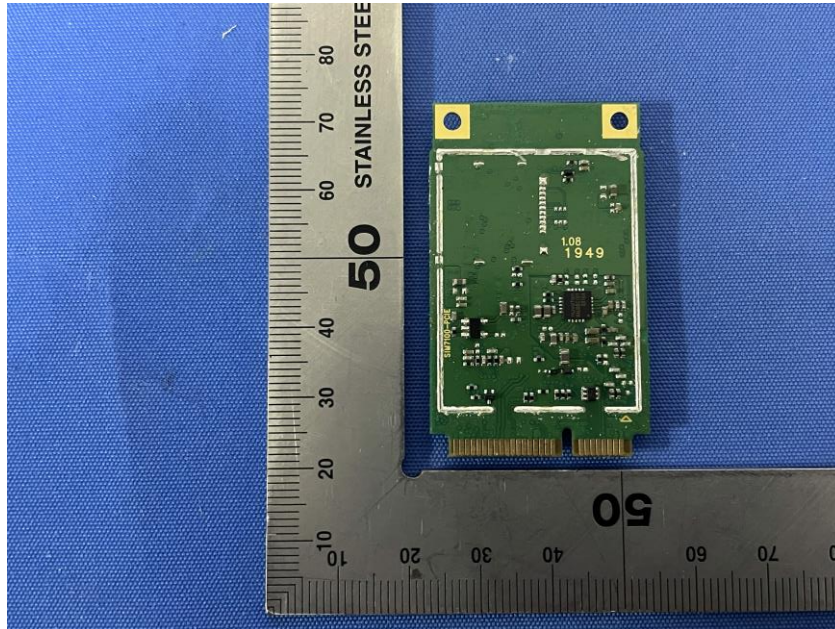

## **Internal Photos**

<b>Applicant:</b>	Hangzhou Hikvision Digital Technology Co., Ltd.
<b>Address of Applicant:</b>	No.555 Qianmo Road, Binjiang District, Hangzhou 310052, China
<b>Equipment Under Test (EUT):</b>	
<b>Product Name:</b>	AX PRO
<b>Model No.:</b>	DS-PWA96-M-WB