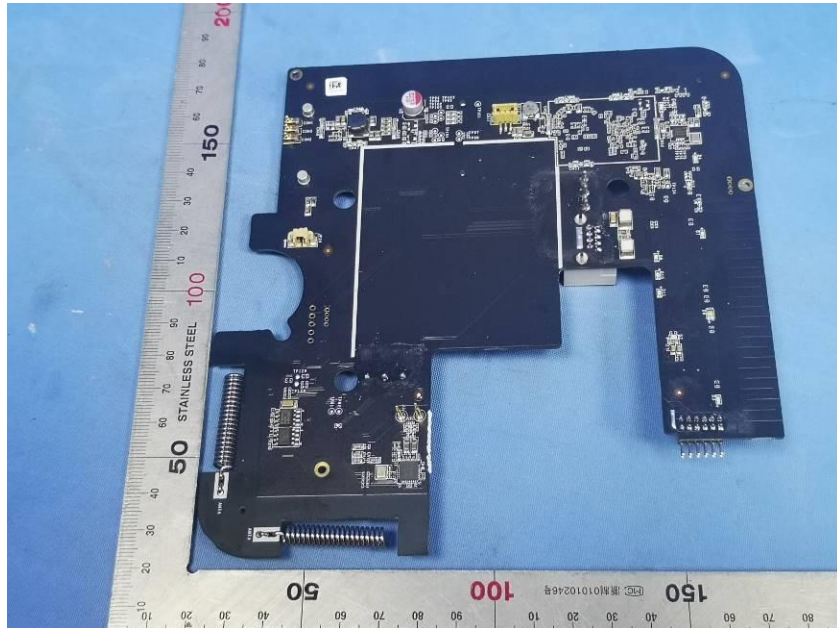

## **Internal Photos**

<b>Applicant:</b>	Hangzhou Hikvision Digital Technology Co., Ltd.
<b>Address of Applicant:</b>	No.555 Qianmo Road, Binjiang District, Hangzhou 310052, China
<b>Equipment Under Test (EUT):</b>	
<b>Product Name:</b>	AX PRO
<b>Model No.:</b>	DS-PWA96-M-WB

**End**