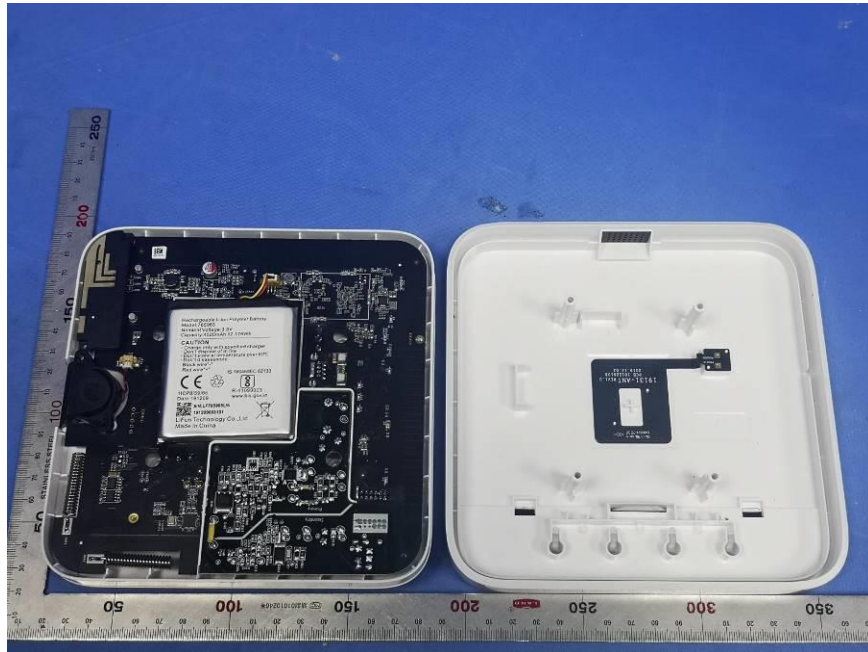

## **Internal Photos**

<b>Applicant:</b>	Hangzhou Hikvision Digital Technology Co., Ltd.
<b>Address of Applicant:</b>	No.555 Qianmo Road, Binjiang District, Hangzhou 310052, China
<b>Equipment Under Test (EUT):</b>	
<b>Product Name:</b>	AX PRO
<b>Model No.:</b>	DS-PWA96-M-WB