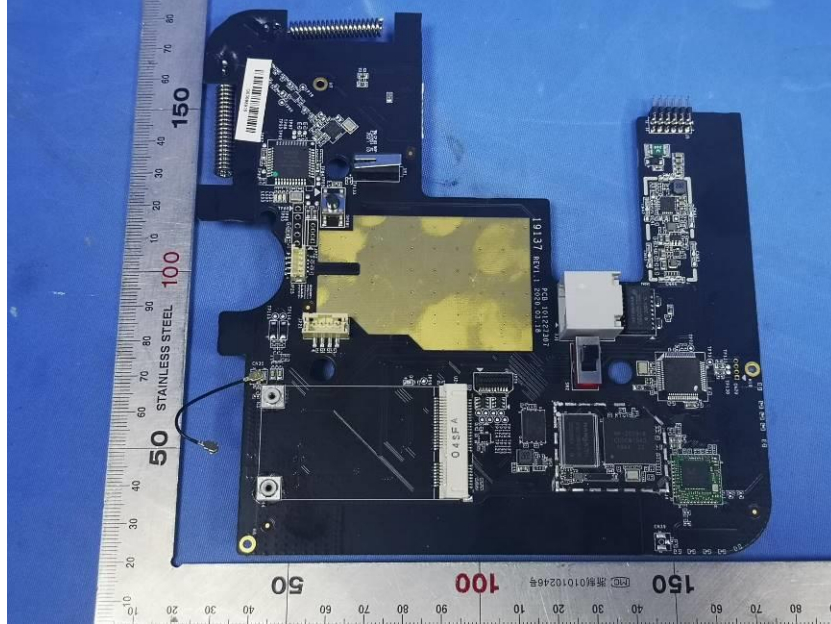

## **Internal Photos**

<b>Applicant:</b>	Hangzhou Hikvision Digital Technology Co., Ltd.
<b>Address of Applicant:</b>	No.555 Qianmo Road, Binjiang District, Hangzhou 310052, China
<b>Equipment Under Test (EUT):</b>	
<b>Product Name:</b>	AX PRO
<b>Model No.:</b>	DS-PWA96-M-WB

**End**