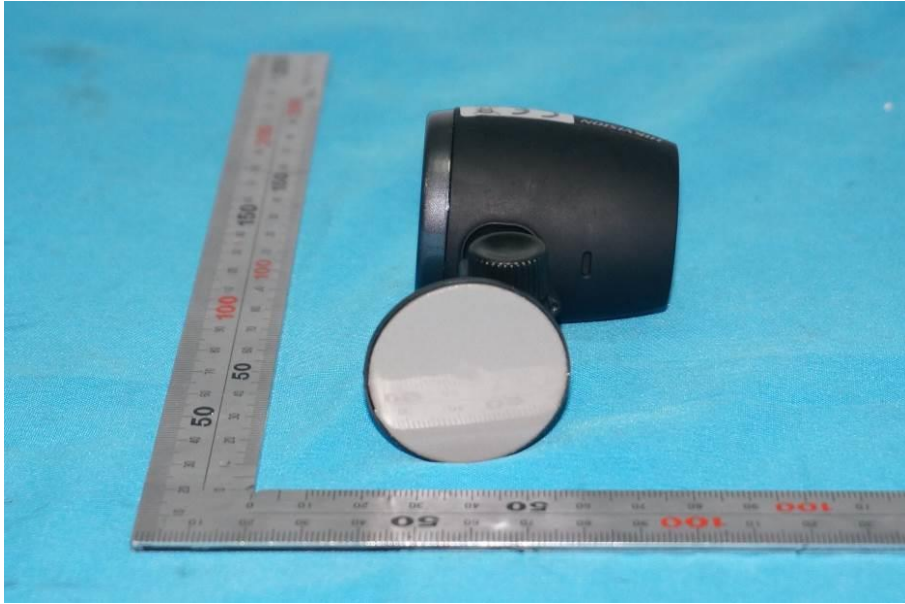

## **External Photos**

<b>Applicant:</b>	Hangzhou Hikvision Digital Technology Co., Ltd
<b>Address of Applicant:</b>	No. 555 Qianmo Road, Binjiang District, Hangzhou 310052, China
<b>Equipment Under Test (EUT):</b>	
<b>Product Name:</b>	Dashcam
<b>Model No.:</b>	AE-DN2017-F2