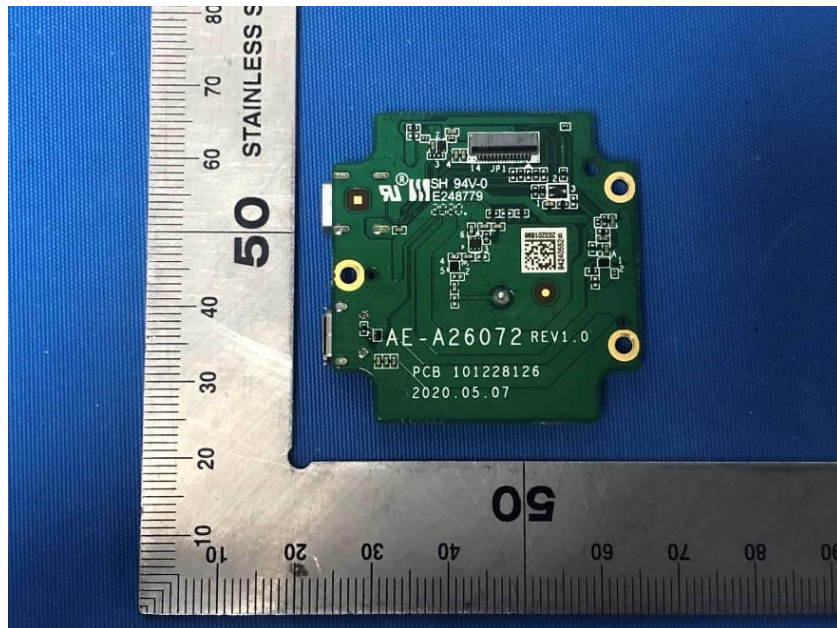

## **Internal Photos**

<b>Applicant:</b>	Hangzhou Hikvision Digital Technology Co.,Ltd.
<b>Address of Applicant:</b>	No. 555, Qianmo Road, Binjiang District, Hangzhou
<b>Equipment Under Test (EUT):</b>	
<b>Product Name:</b>	Dashcam
<b>Model No.:</b>	AE-DC5313-C6