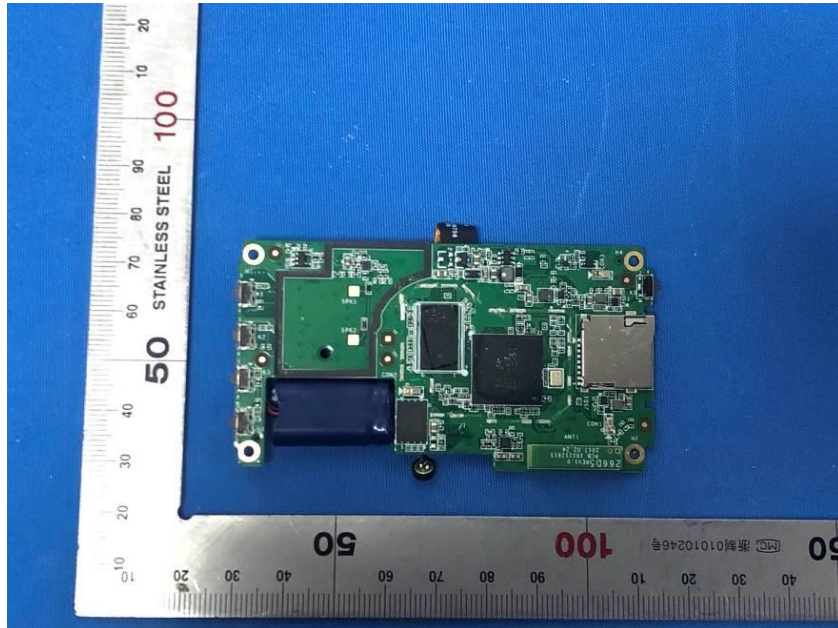

## **Internal Photos**

<b>Applicant:</b>	Hangzhou Hikvision Digital Technology Co.,Ltd.
<b>Address of Applicant:</b>	No. 555, Qianmo Road, Binjiang District, Hangzhou
<b>Equipment Under Test (EUT):</b>	
<b>Product Name:</b>	Dashcam
<b>Model No.:</b>	AE-DC5313-C6