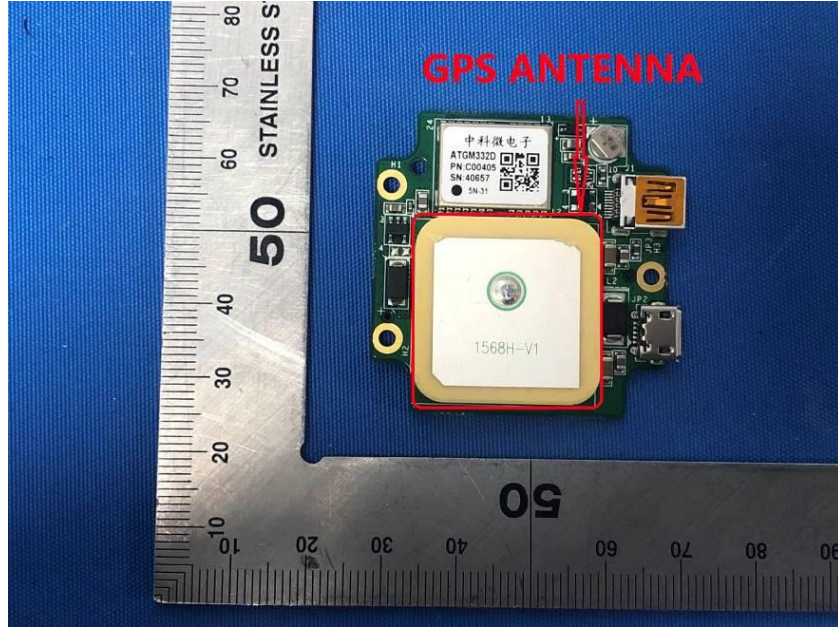

## **Internal Photos**

<b>Applicant:</b>	Hangzhou Hikvision Digital Technology Co.,Ltd.
<b>Address of Applicant:</b>	No. 555, Qianmo Road, Binjiang District, Hangzhou
<b>Equipment Under Test (EUT):</b>	
<b>Product Name:</b>	Dashcam
<b>Model No.:</b>	AE-DC5313-C6