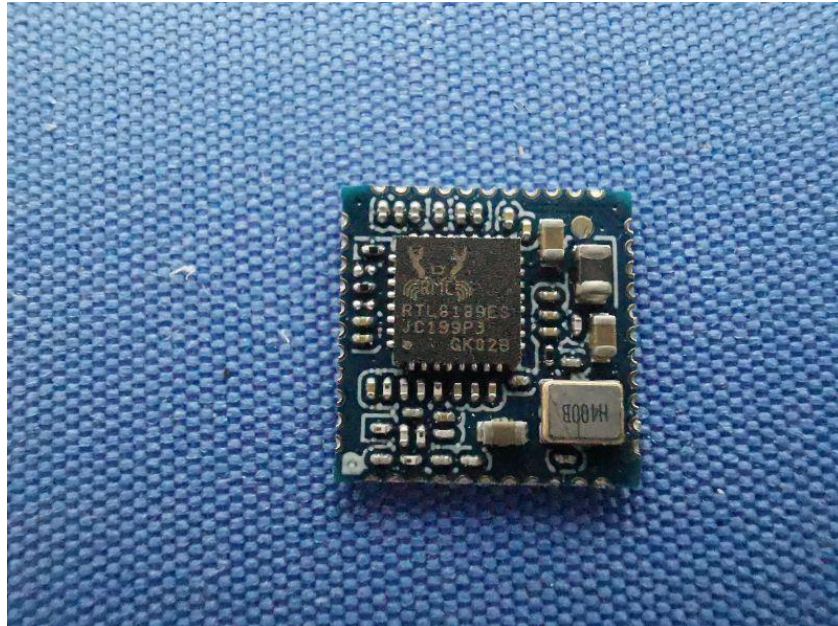

## **Internal Photos**

<b>Applicant:</b>	Hangzhou Hikvision Digital Technology Co.,Ltd.
<b>Address of Applicant:</b>	No. 555, Qianmo Road, Binjiang District, Hangzhou
<b>Equipment Under Test (EUT):</b>	
<b>Product Name:</b>	Dashcam
<b>Model No.:</b>	AE-DC5313-C6