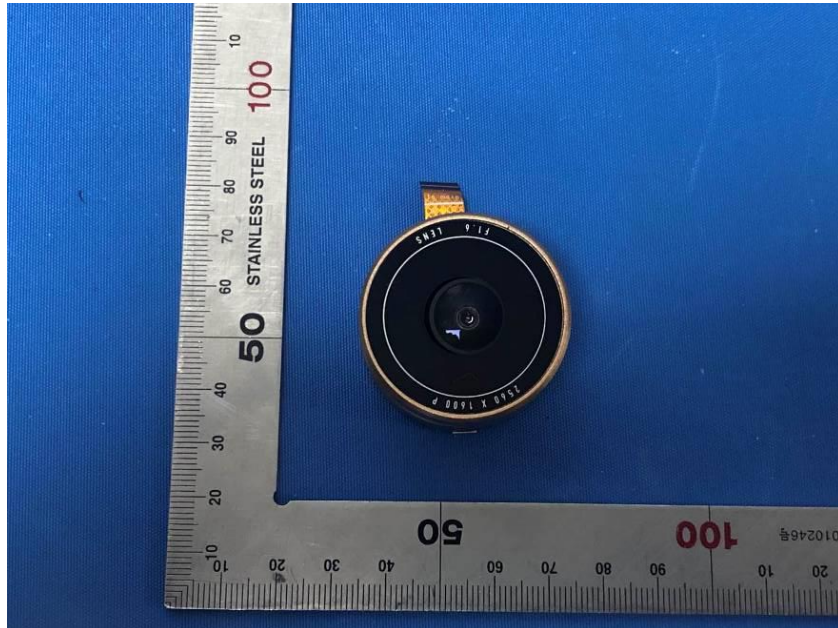

## **Internal Photos**

<b>Applicant:</b>	Hangzhou Hikvision Digital Technology Co.,Ltd.
<b>Address of Applicant:</b>	No. 555, Qianmo Road, Binjiang District, Hangzhou
<b>Equipment Under Test (EUT):</b>	
<b>Product Name:</b>	Dashcam
<b>Model No.:</b>	AE-DC5313-C6