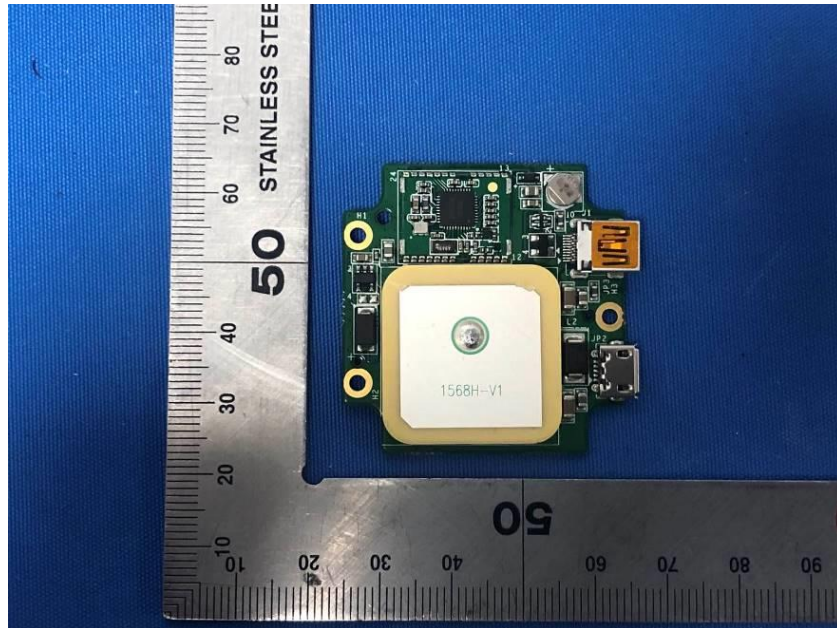

## **Internal Photos**

<b>Applicant:</b>	Hangzhou Hikvision Digital Technology Co.,Ltd.
<b>Address of Applicant:</b>	No. 555, Qianmo Road, Binjiang District, Hangzhou
<b>Equipment Under Test (EUT):</b>	
<b>Product Name:</b>	Dashcam
<b>Model No.:</b>	AE-DC5313-C6