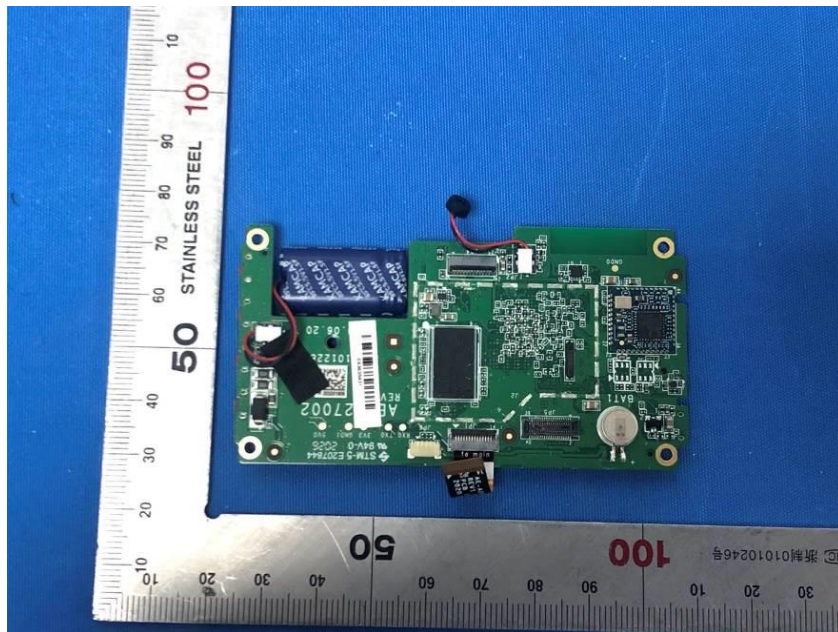

## **Internal Photos**

<b>Applicant:</b>	Hangzhou Hikvision Digital Technology Co.,Ltd.
<b>Address of Applicant:</b>	No. 555, Qianmo Road, Binjiang District, Hangzhou
<b>Equipment Under Test (EUT):</b>	
<b>Product Name:</b>	Dashcam
<b>Model No.:</b>	AE-DC5313-C6