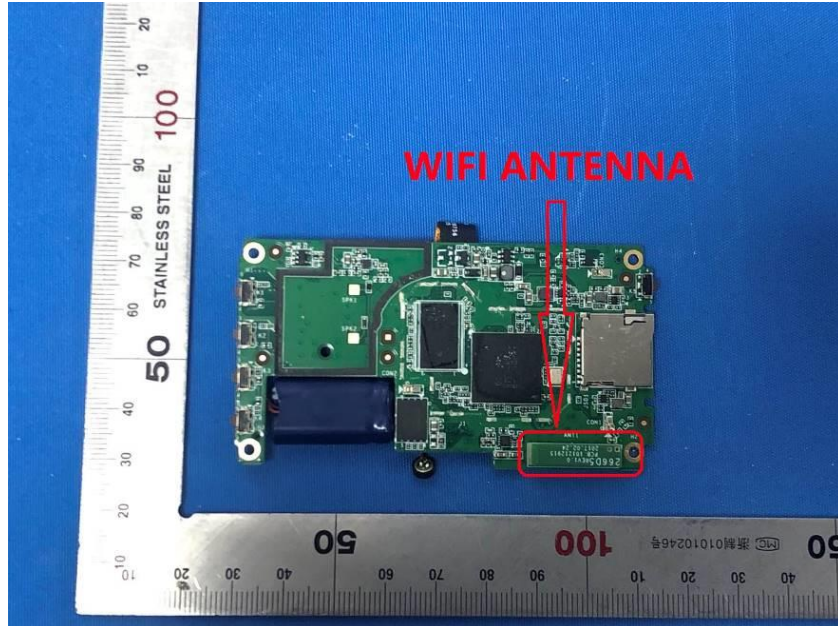

## **Internal Photos**

<b>Applicant:</b>	Hangzhou Hikvision Digital Technology Co.,Ltd.
<b>Address of Applicant:</b>	No. 555, Qianmo Road, Binjiang District, Hangzhou
<b>Equipment Under Test (EUT):</b>	
<b>Product Name:</b>	Dashcam
<b>Model No.:</b>	AE-DC5313-C6