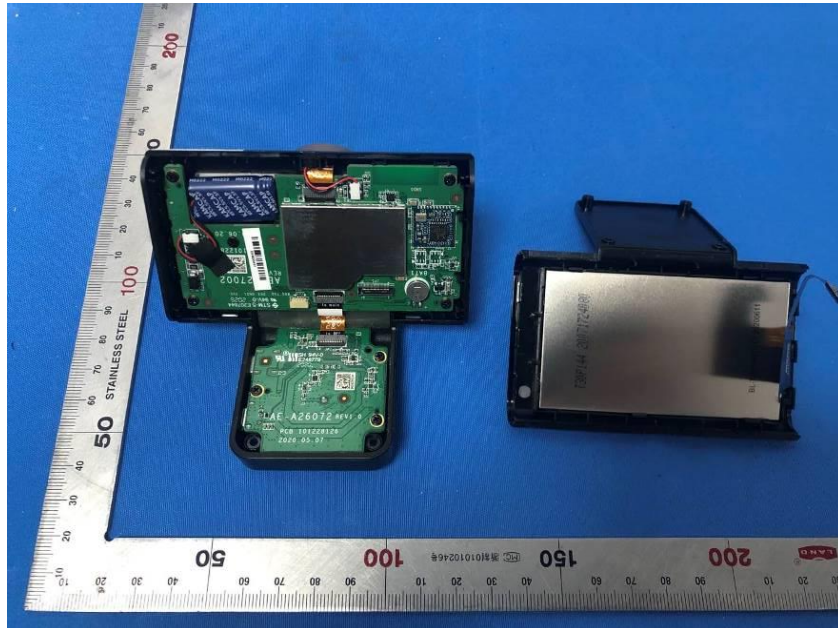

## **Internal Photos**

<b>Applicant:</b>	Hangzhou Hikvision Digital Technology Co.,Ltd.
<b>Address of Applicant:</b>	No. 555, Qianmo Road, Binjiang District, Hangzhou
<b>Equipment Under Test (EUT):</b>	
<b>Product Name:</b>	Dashcam
<b>Model No.:</b>	AE-DC5313-C6