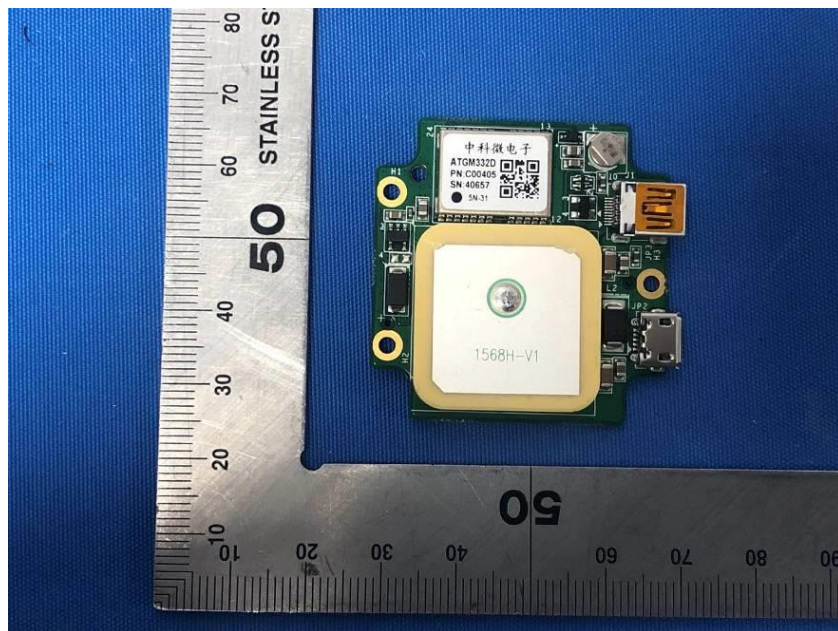

## **Internal Photos**

<b>Applicant:</b>	Hangzhou Hikvision Digital Technology Co.,Ltd.
<b>Address of Applicant:</b>	No. 555, Qianmo Road, Binjiang District, Hangzhou
<b>Equipment Under Test (EUT):</b>	
<b>Product Name:</b>	Dashcam
<b>Model No.:</b>	AE-DC5313-C6