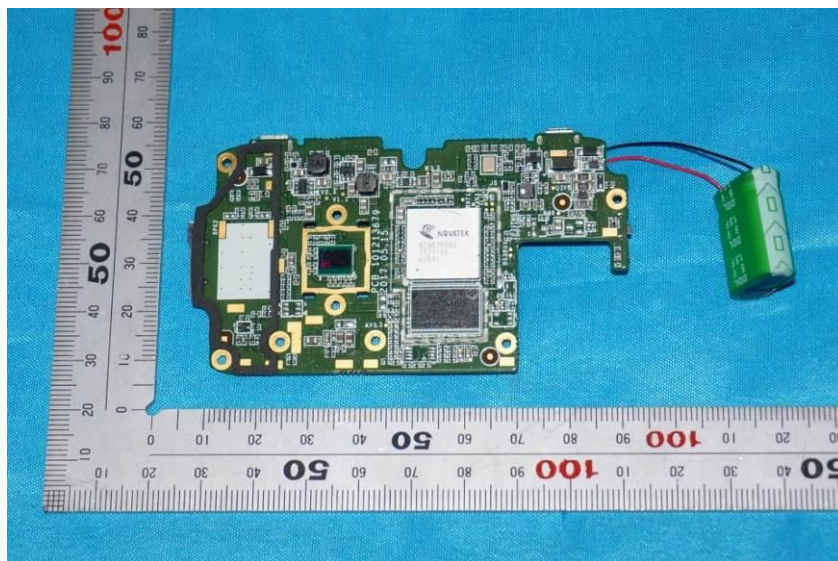

## **Internal Photos**

<b>Applicant:</b>	Hangzhou Hikvision Digital Technology Co., Ltd.
<b>Address of Applicant:</b>	No. 555 Qianmo Road, Binjiang District, Hangzhou 310052, China
<b>Equipment Under Test (EUT):</b>	
<b>Product Name:</b>	Dashcam
<b>Model No.:</b>	AE-DN2312-C4