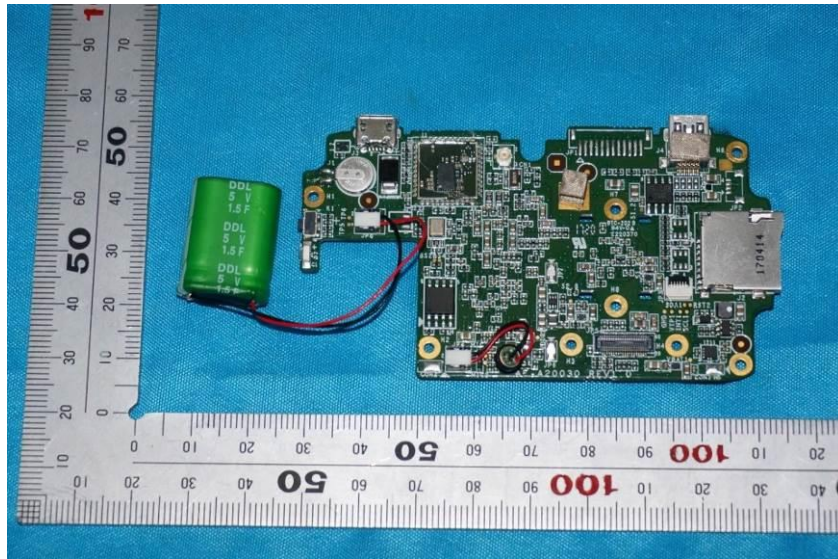

## **Internal Photos**

<b>Applicant:</b>	Hangzhou Hikvision Digital Technology Co., Ltd.
<b>Address of Applicant:</b>	No. 555 Qianmo Road, Binjiang District, Hangzhou 310052, China
<b>Equipment Under Test (EUT):</b>	
<b>Product Name:</b>	Dashcam
<b>Model No.:</b>	AE-DN2312-C4

**End**