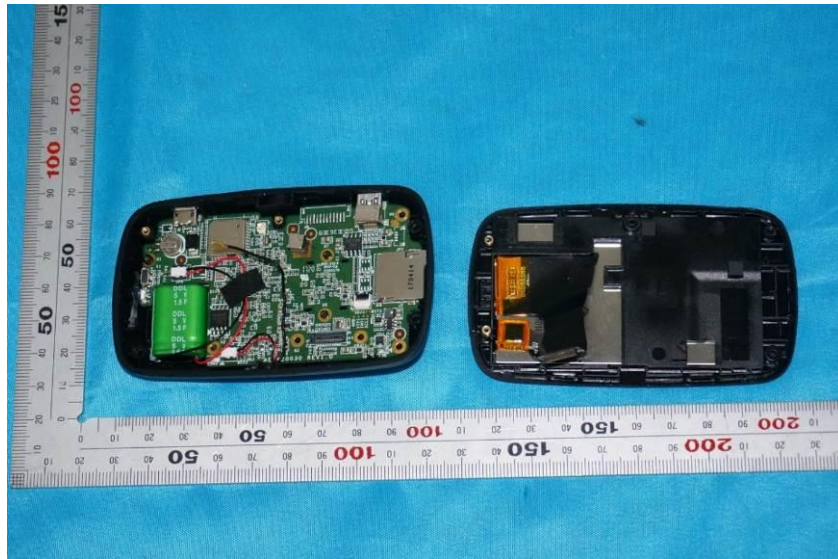

## **Internal Photos**

<b>Applicant:</b>	Hangzhou Hikvision Digital Technology Co., Ltd.
<b>Address of Applicant:</b>	No. 555 Qianmo Road, Binjiang District, Hangzhou 310052, China
<b>Equipment Under Test (EUT):</b>	
<b>Product Name:</b>	Dashcam
<b>Model No.:</b>	AE-DN2312-C4

**End**