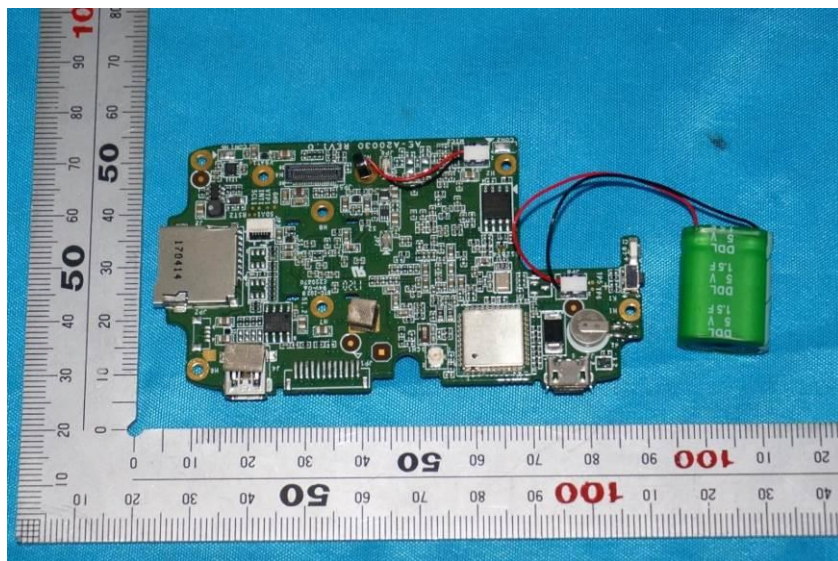

## **Internal Photos**

<b>Applicant:</b>	Hangzhou Hikvision Digital Technology Co., Ltd.
<b>Address of Applicant:</b>	No. 555 Qianmo Road, Binjiang District, Hangzhou 310052, China
<b>Equipment Under Test (EUT):</b>	
<b>Product Name:</b>	Dashcam
<b>Model No.:</b>	AE-DN2312-C4

**End**