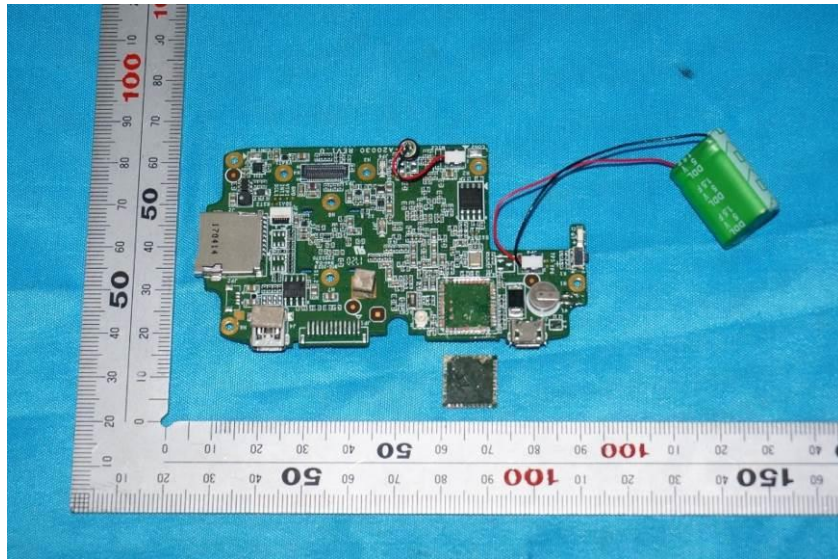

## **Internal Photos**

<b>Applicant:</b>	Hangzhou Hikvision Digital Technology Co., Ltd.
<b>Address of Applicant:</b>	No. 555 Qianmo Road, Binjiang District, Hangzhou 310052, China
<b>Equipment Under Test (EUT):</b>	
<b>Product Name:</b>	Dashcam
<b>Model No.:</b>	AE-DN2312-C4

**End**