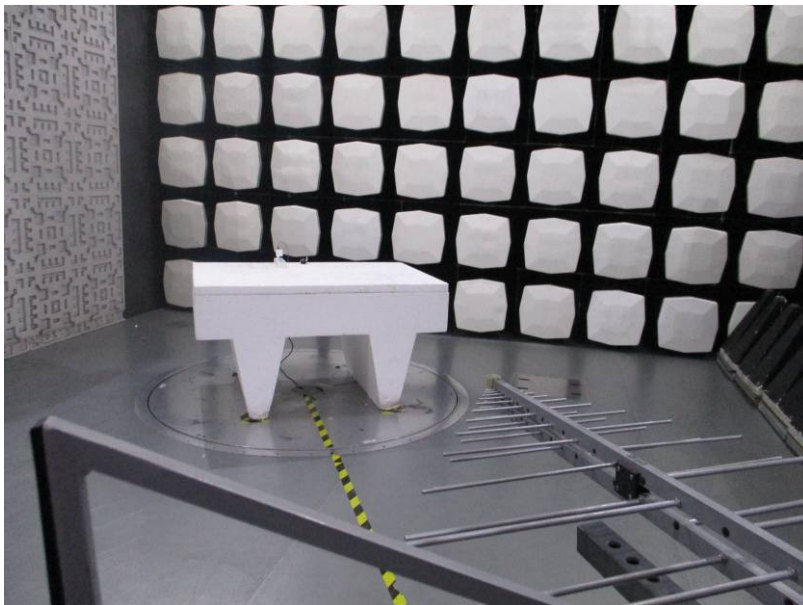

# 1 Photographs - EUT Test Setup

Test model No.: Gobe 2

## 1.1 Conducted Emission

## 1.2 Radiated Emission