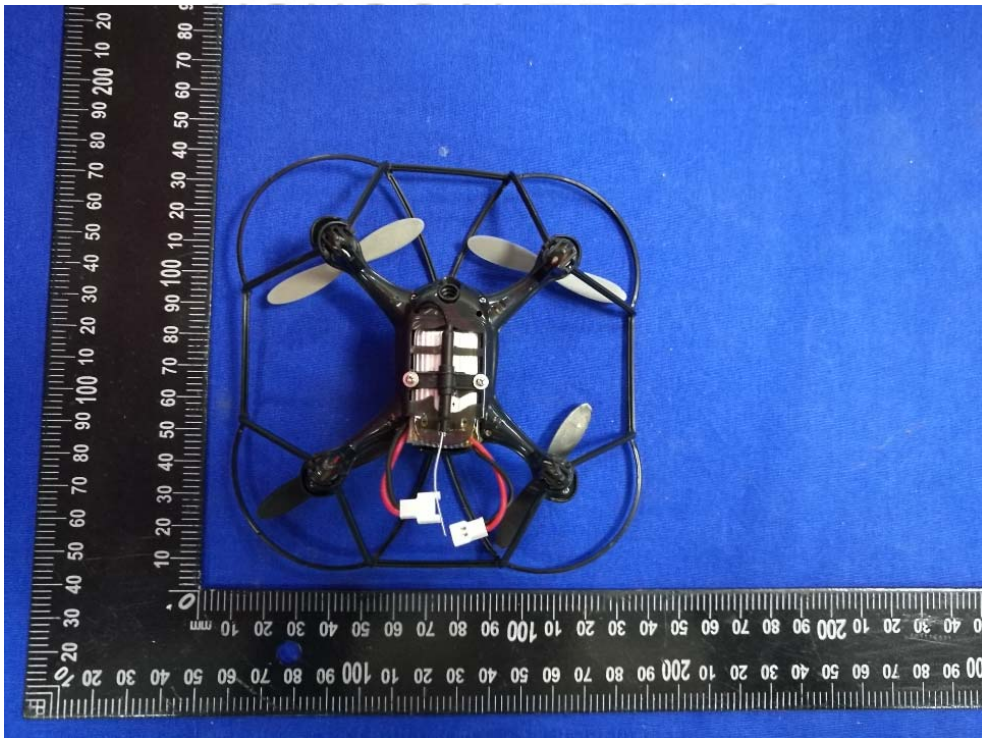

FCC ID: 2ADSOBS-90WP

External Photographs: GD-90WP A803W

EUT –Front View

EUT – Rear View

EUT – Side View