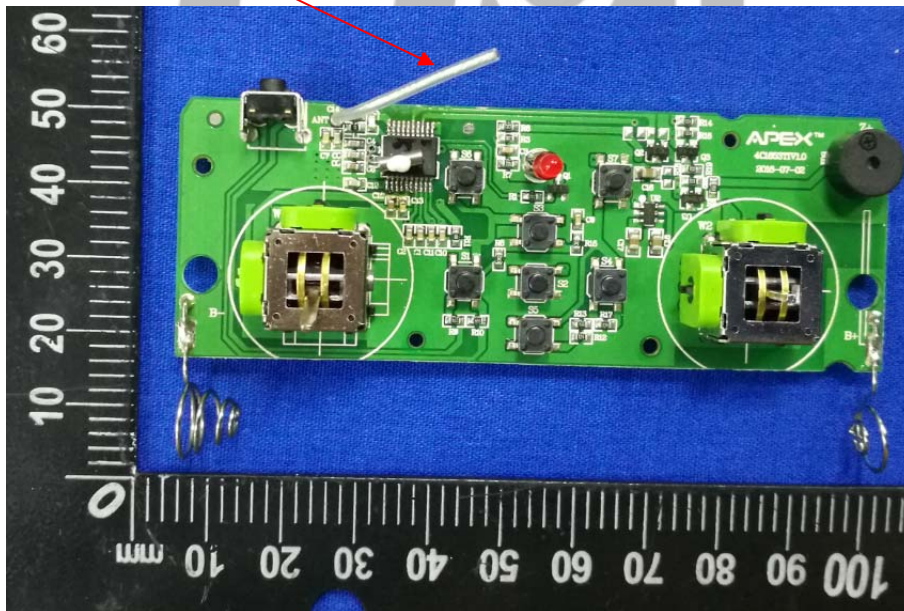

**FCC ID: 2ADSO-GD60**  
**Internal Photographs: GD-60**

**EUT - Open View**

**EUT - PCB View**

Antenna Location

**EUT –PCB View**

**HCT**  
HONGCAI TESTING