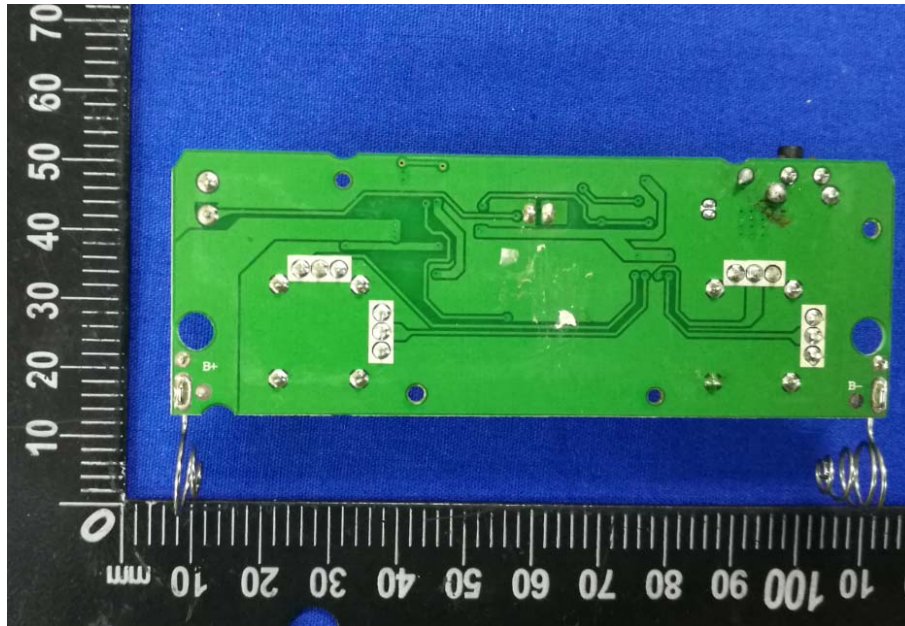

**FCC ID: 2ADSO-GD60**  
**Internal Photographs: GD-60**

**EUT - Open View**

**EUT - PCB View**

Antenna Location

**EUT –PCB View**

**HCT**  
HONGCAI TESTING