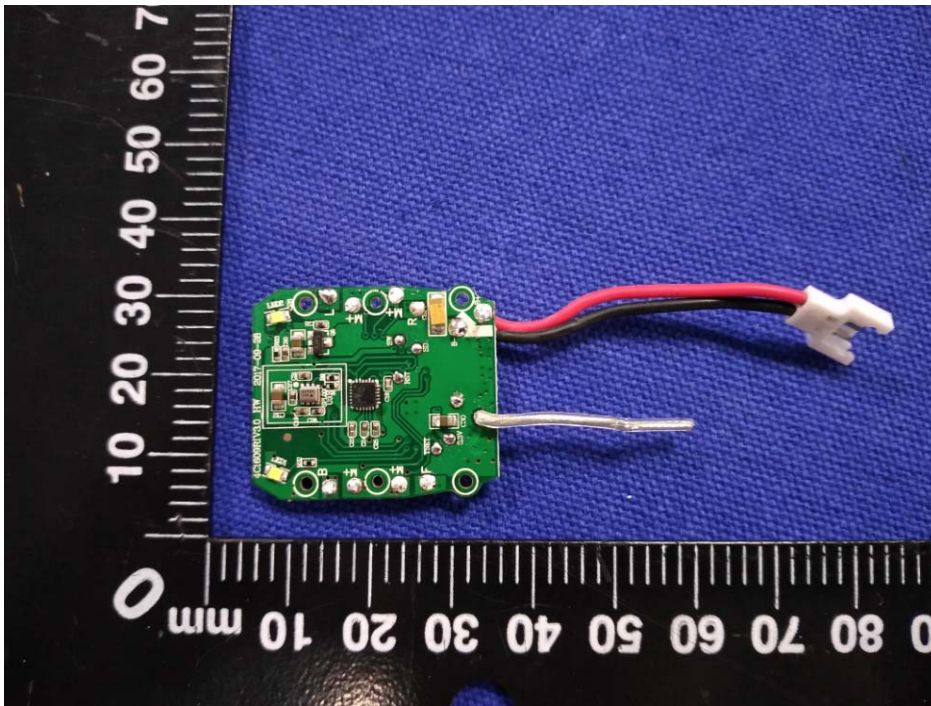

FCC ID: 2ADSO-GD-90C
Internal Photographs: GD-90C

EUT - Open View

EUT – Camera PCB View

EUT –PCB View

EUT –Antenna View

EUT –Battery View