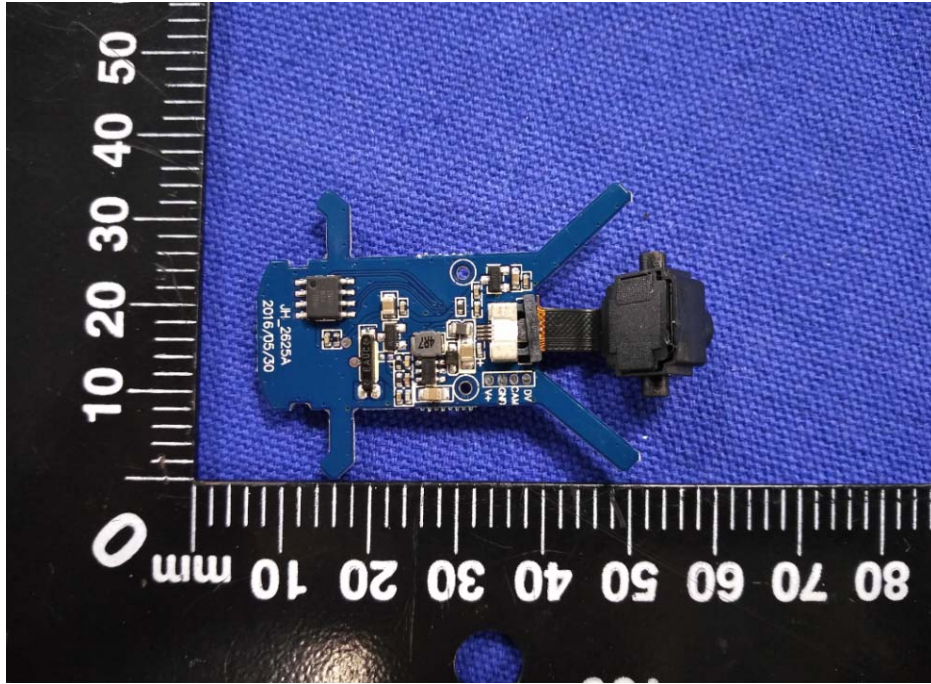

FCC ID: 2ADSO-GD-90C
Internal Photographs: GD-90C

EUT - Open View

EUT – Camera PCB View

EUT –PCB View

EUT –Antenna View

EUT –Battery View