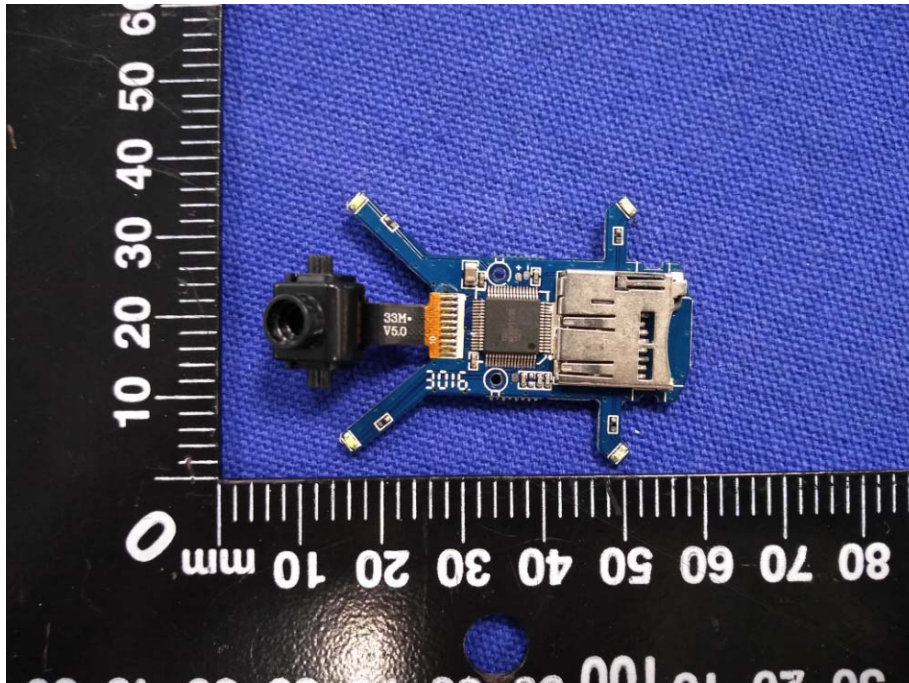

FCC ID: 2ADSO-GD-90C
Internal Photographs: GD-90C

EUT - Open View

EUT – Camera PCB View

EUT –PCB View

EUT –Antenna View

EUT –Battery View