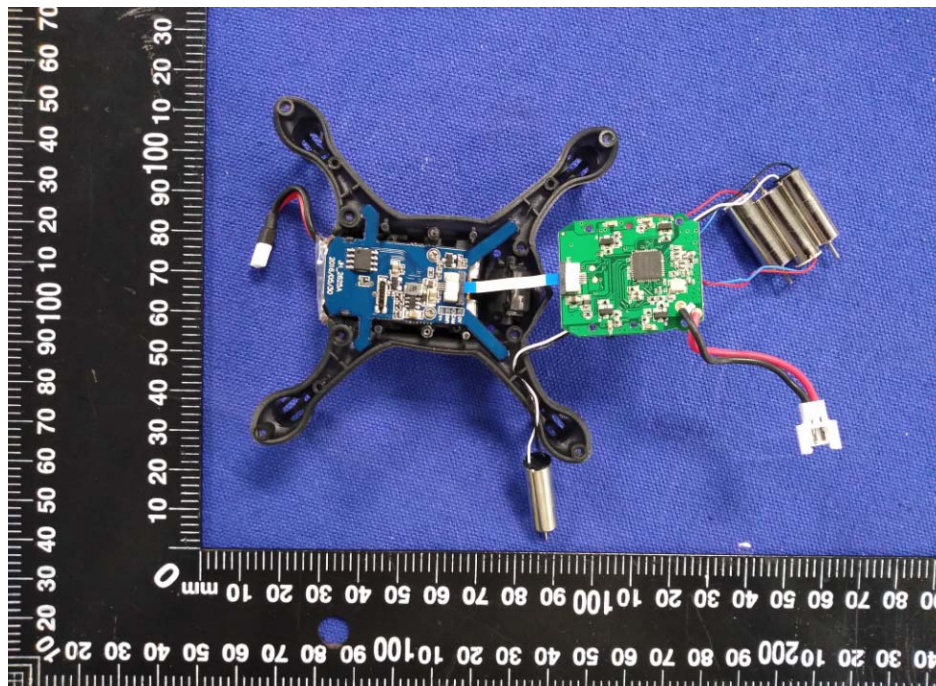

FCC ID: 2ADSO-GD-90C
Internal Photographs: GD-90C

EUT - Open View

EUT – Camera PCB View

EUT –PCB View

EUT –Antenna View

EUT –Battery View