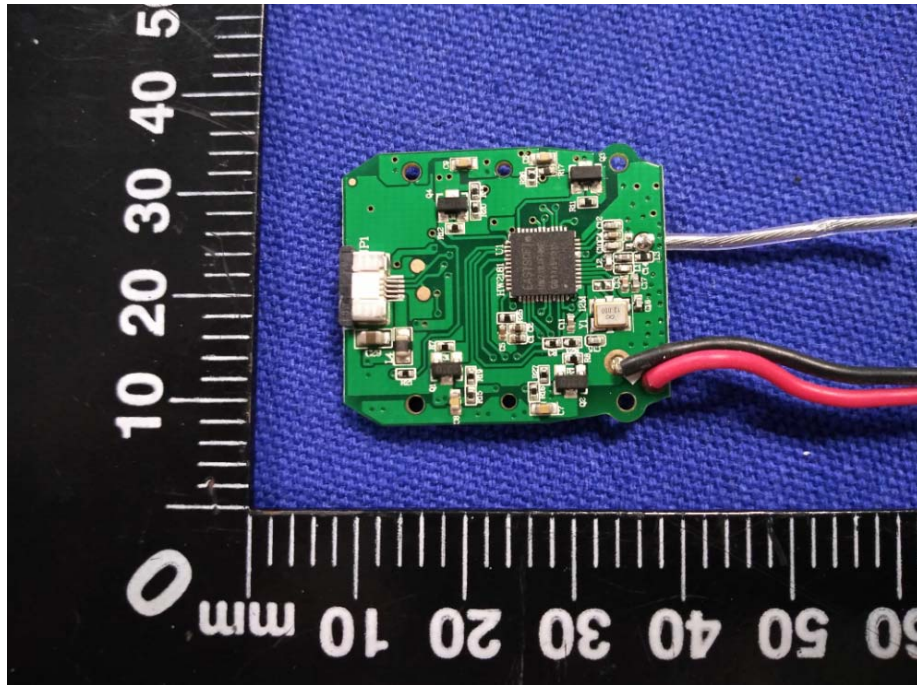

FCC ID: 2ADSO-GD-90C
Internal Photographs: GD-90C

EUT - Open View

EUT – Camera PCB View

EUT –PCB View

EUT –Antenna View

EUT –Battery View