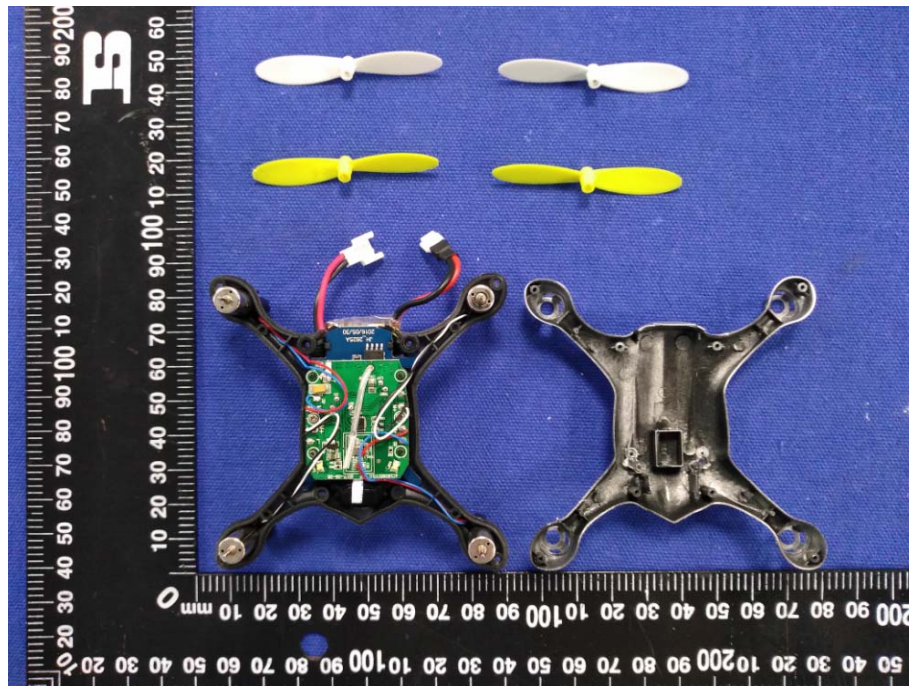

FCC ID: 2ADSO-GD-90C
Internal Photographs: GD-90C

EUT - Open View

EUT – Camera PCB View

EUT –PCB View

EUT –Antenna View

EUT –Battery View