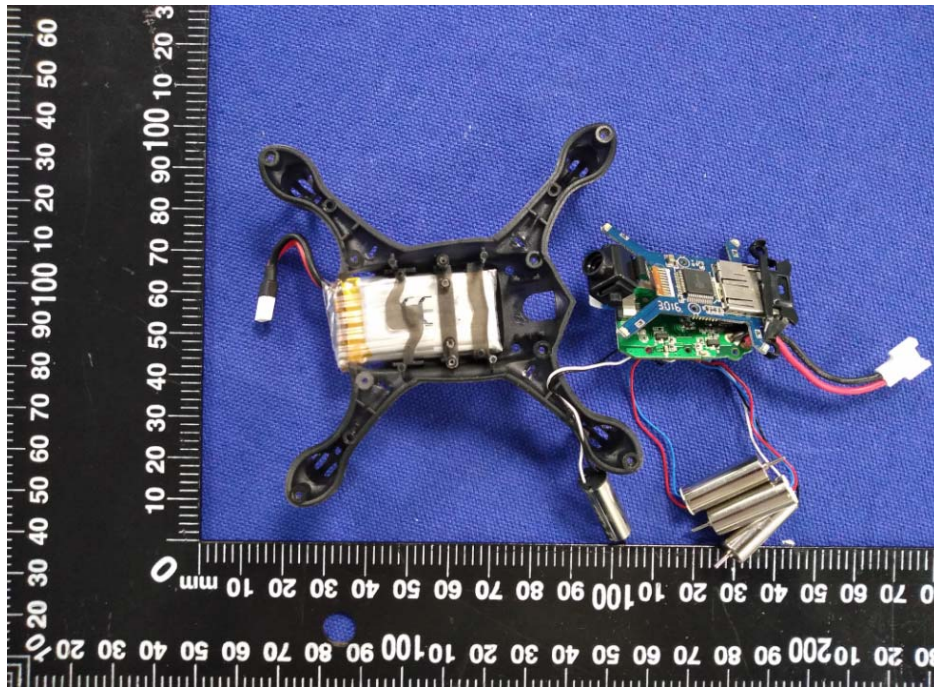

FCC ID: 2ADSO-GD-90C
Internal Photographs: GD-90C

EUT - Open View

EUT – Camera PCB View

EUT –PCB View

EUT –Antenna View

EUT –Battery View