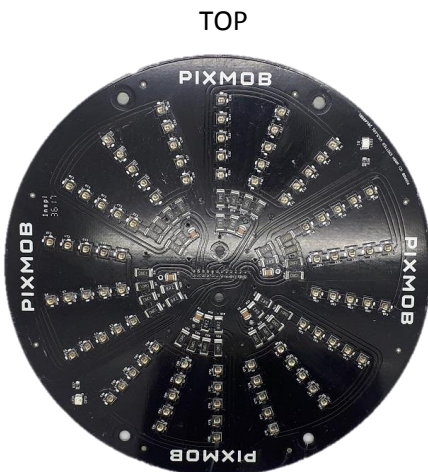

Internal photos WASH 3.5

Version 1.0, 18-02-2019

Contents

1. Controller	3
2. Driver	3
3. Emitter	3
4. PSU	4

1. Controller

2. Driver

3. Emitter

4. PSU

TOP

BOTTOM