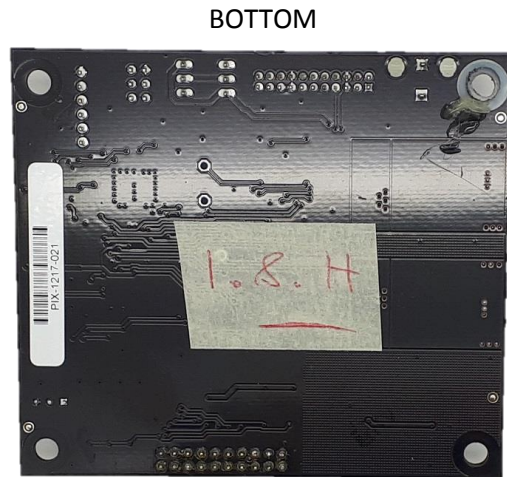

Internal photos WASH 3.5

Version 1.0, 18-02-2019

Contents

1. Controller	3
2. Driver	3
3. Emitter	3
4. PSU	4

1. Controller

2. Driver

3. Emitter

4. PSU

TOP

BOTTOM