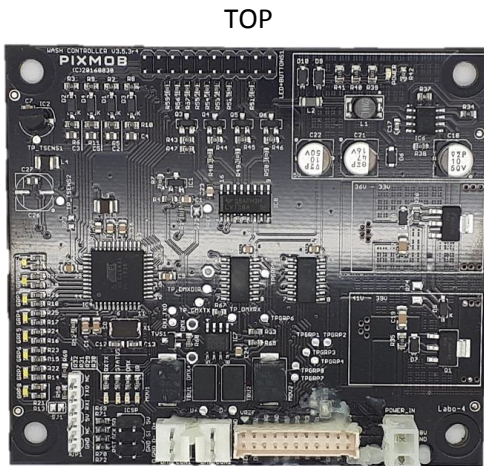

Internal photos WASH 3.5

Version 1.0, 18-02-2019

Contents

1. Controller	3
2. Driver	3
3. Emitter	3
4. PSU	4

1. Controller

2. Driver

3. Emitter

4. PSU

TOP

BOTTOM