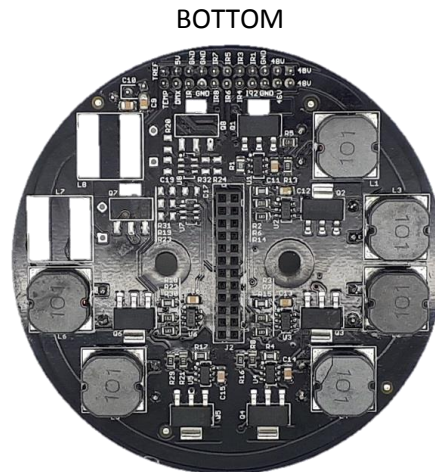

Internal photos WASH 3.5

Version 1.0, 18-02-2019

Contents

1. Controller	3
2. Driver	3
3. Emitter	3
4. PSU	4

1. Controller

2. Driver

3. Emitter

4. PSU

TOP

BOTTOM