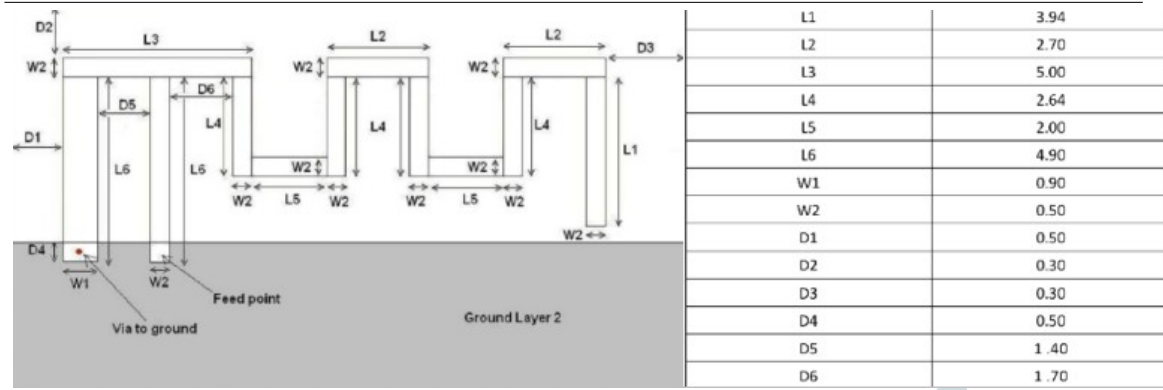

Manufacturer: Pixmob
 Manufacturer Address: 103 Louvain O. Montreal QC H2N 1A3 Canada
 Model:NOVA Plus LUXX Plus
 Antenna installation:PCB Antenna
 Antenna Gain:5.3dBi

Antenna Specifications :

Pattern Plots: