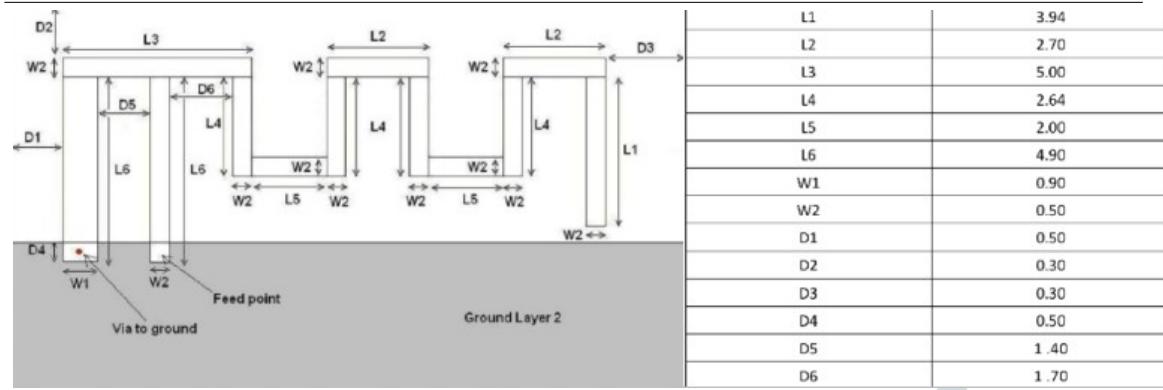

Manufacturer: Pixmob  
 Manufacturer Address: 103 Louvain O. Montreal QC H2N 1A3 Canada  
 Model:NOVA Plus LUXX CUP  
 Antenna installation:PCB Antenna  
 Antenna Gain:5.3dBi

Antenna Specifications :

Pattern Plots: