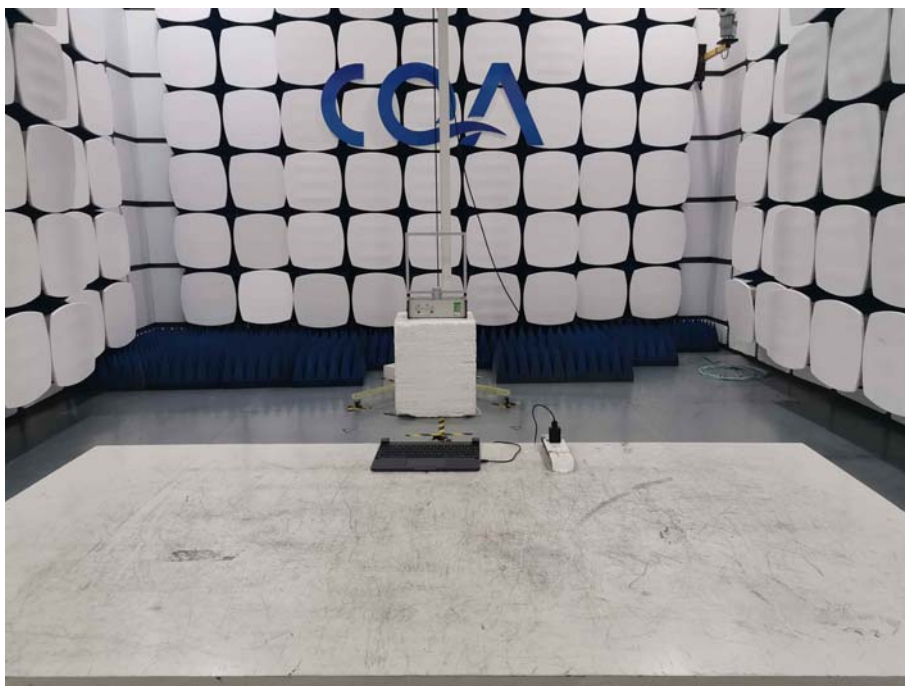

1 Photographs - EUT Test Setup

1.1 Radiated Spurious Emission

9kHz~30MHz:

30MHz~1GHz:

Above 1GHz:

1.2 Conducted Emission