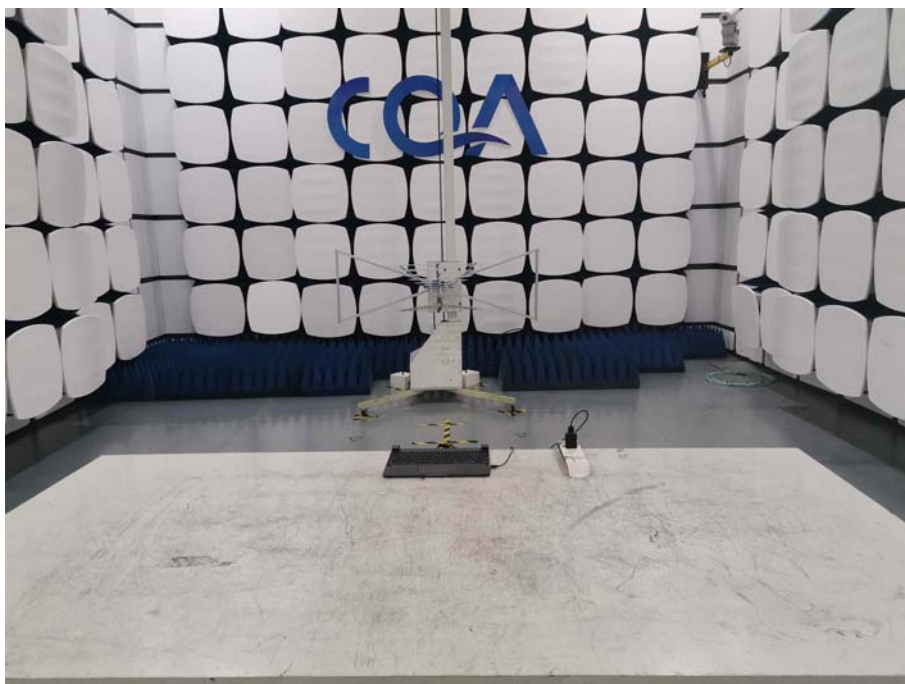

1 Photographs - EUT Test Setup

1.1 Radiated Spurious Emission

9kHz~30MHz:

30MHz~1GHz:

Above 1GHz:

1.2 Conducted Emission