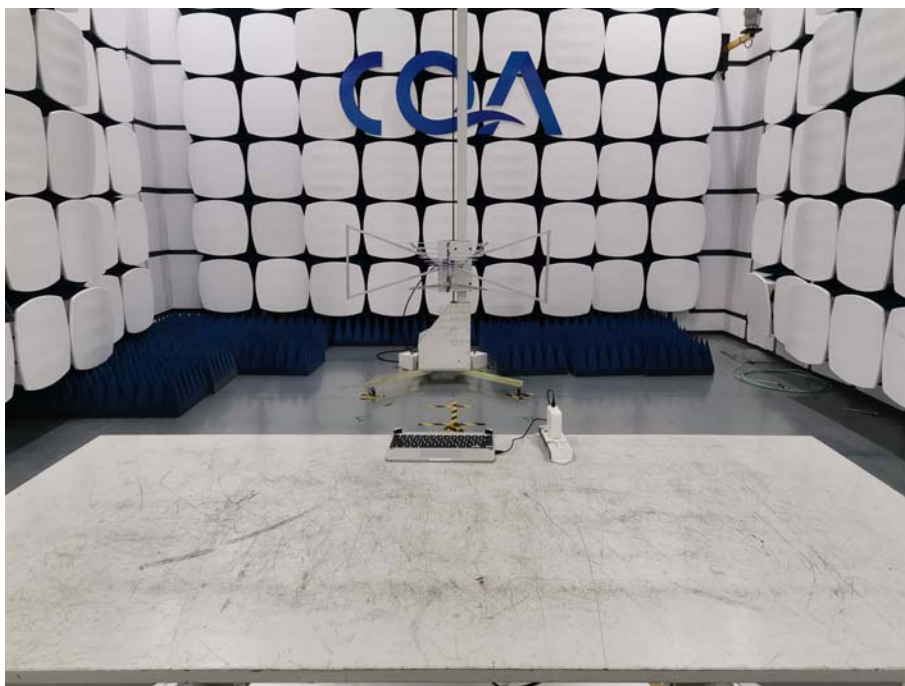

# 1 Photographs - EUT Test Setup

## 1.1 Radiated Spurious Emission

9KHz~30MHz:

30MHz~1GHz:

Above 1GHz:

## 1.2 Conducted Emission