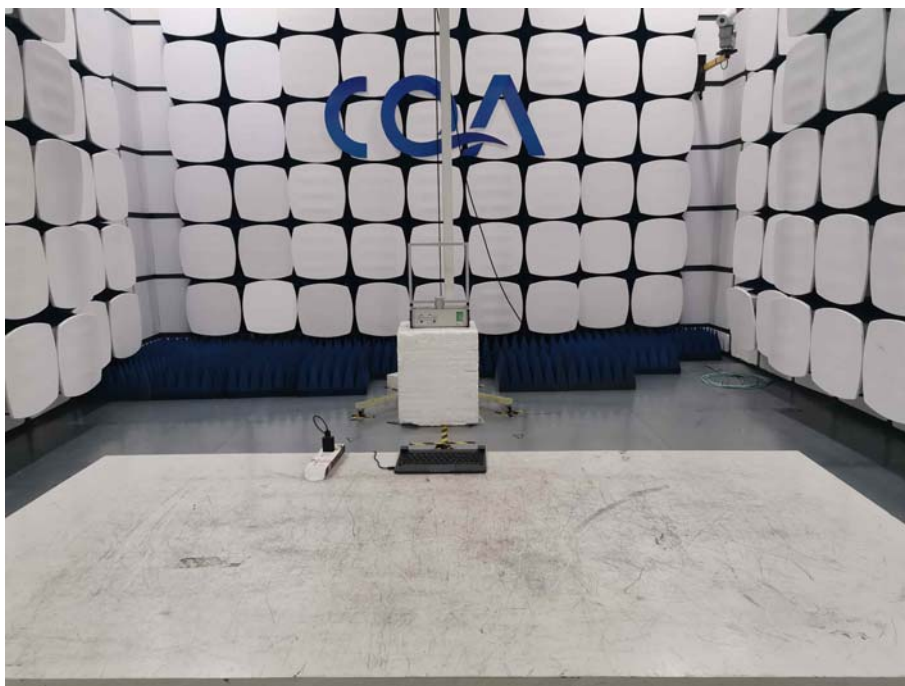

1 Photographs - EUT Test Setup

1.1 Radiated Spurious Emission

9kHz~30MHz:

30MHz~1GHz:

Above 1GHz:

1.2 Conducted Emission