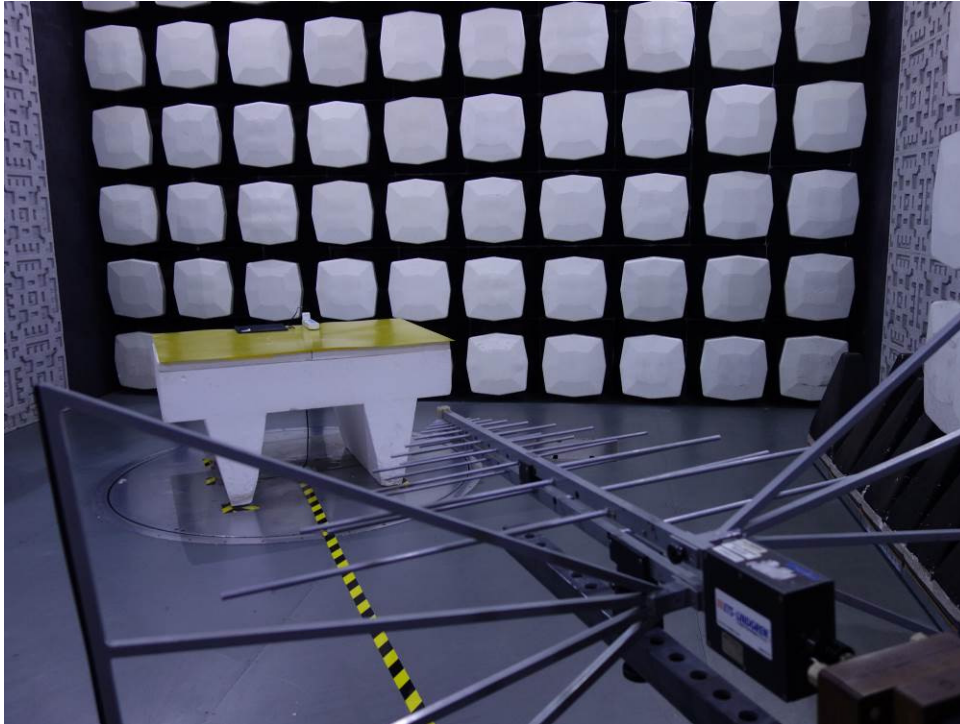

Setup Photos for SZEM1808008023CR

FCC ID: 2ADRG-BRY901

1 Photographs

1.1 Conducted Emissions at AC Power Line (150kHz-30MHz) Test Setup

1.2 Radiated Spurious Emissions Test Setup

1.3 Radiated Emissions which fall in the restricted band Test Setup