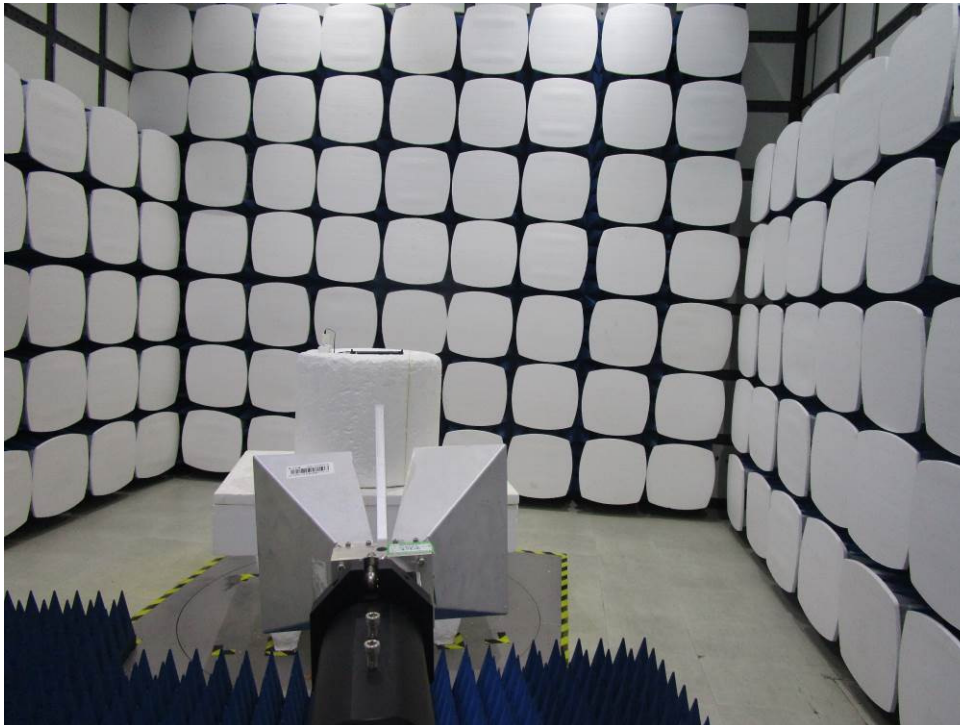

Setup Photos for SZEM1808008023CR

FCC ID: 2ADRG-BRY901

1 Photographs

1.1 Conducted Emissions at AC Power Line (150kHz-30MHz) Test Setup

1.2 Radiated Spurious Emissions Test Setup

1.3 Radiated Emissions which fall in the restricted band Test Setup