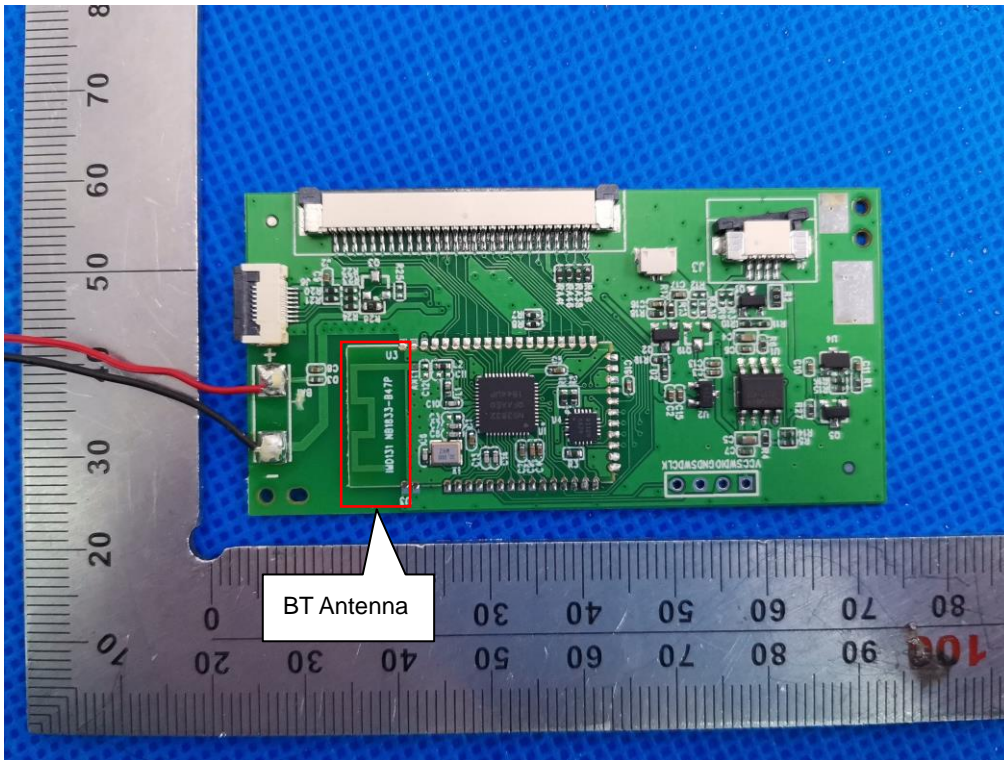

Internal Photos

OPEN VIEW OF EUT

VIEW OF BATTERY

-PT452165 900mAh
3.85V 3.465Wh 880-0123-A
+4521656040801869

INTERNAL VIEW OF EUT-1

INTERNAL VIEW OF EUT-2

INTERNAL VIEW OF EUT-3

INTERNAL VIEW OF EUT-4

INTERNAL VIEW OF EUT-5

INTERNAL VIEW OF EUT-6