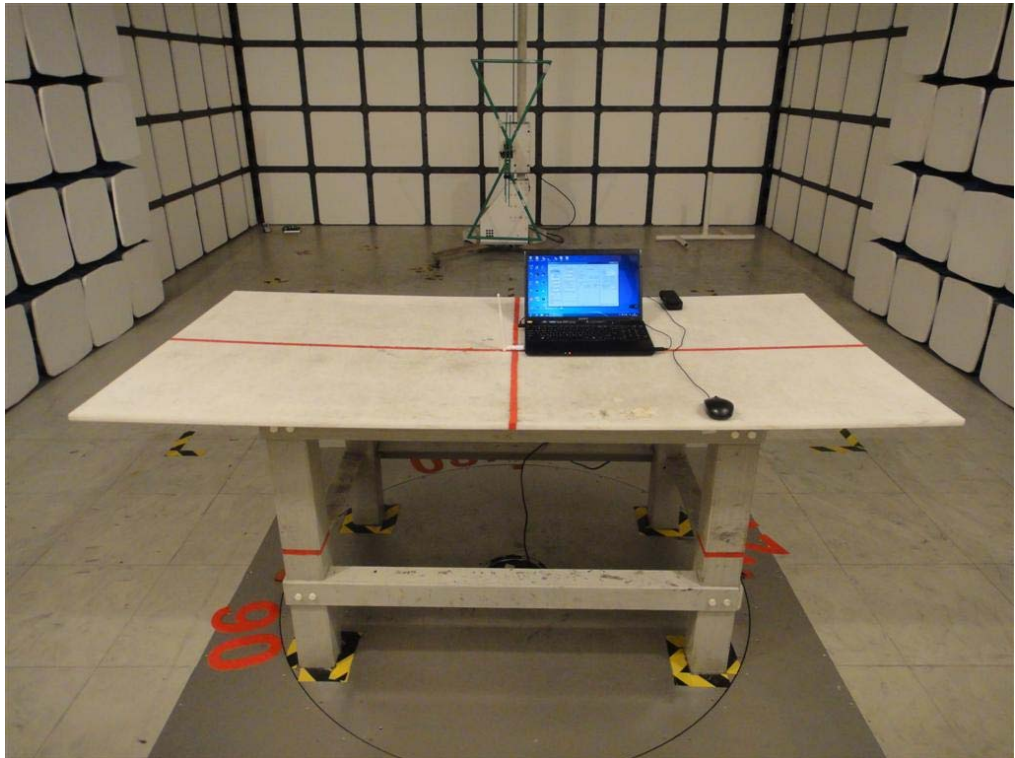

TEST SETUP PHOTOGRAPHS OF EUT

AC POWER LINE CONDUCTED EMISSION TEST

Front View

Side View

RADIATED EMISSION TEST

Below 1G

Above 1GHz