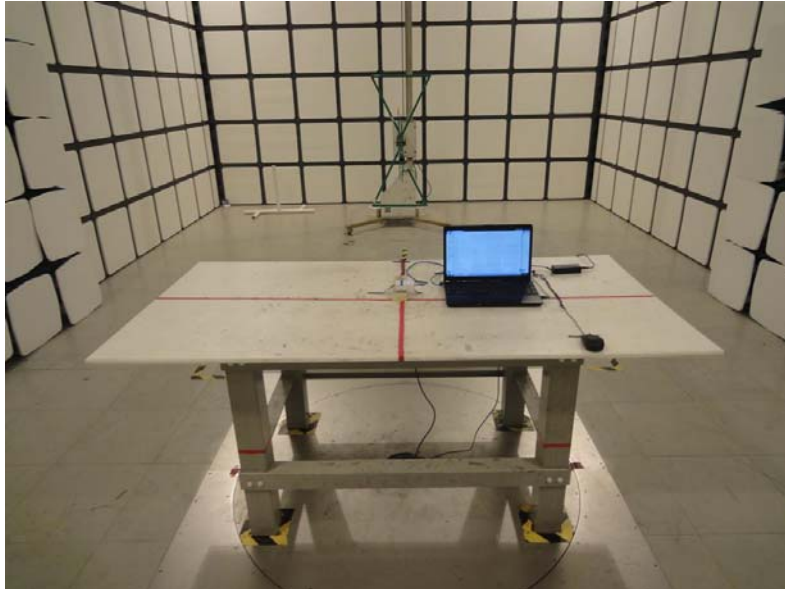

TEST SETUP PHOTOGRAPHS OF EUT

AC POWER LINE CONDUCTED EMISSION TEST

RADEATED EMISSION TEST

Below 1G

Above 1G