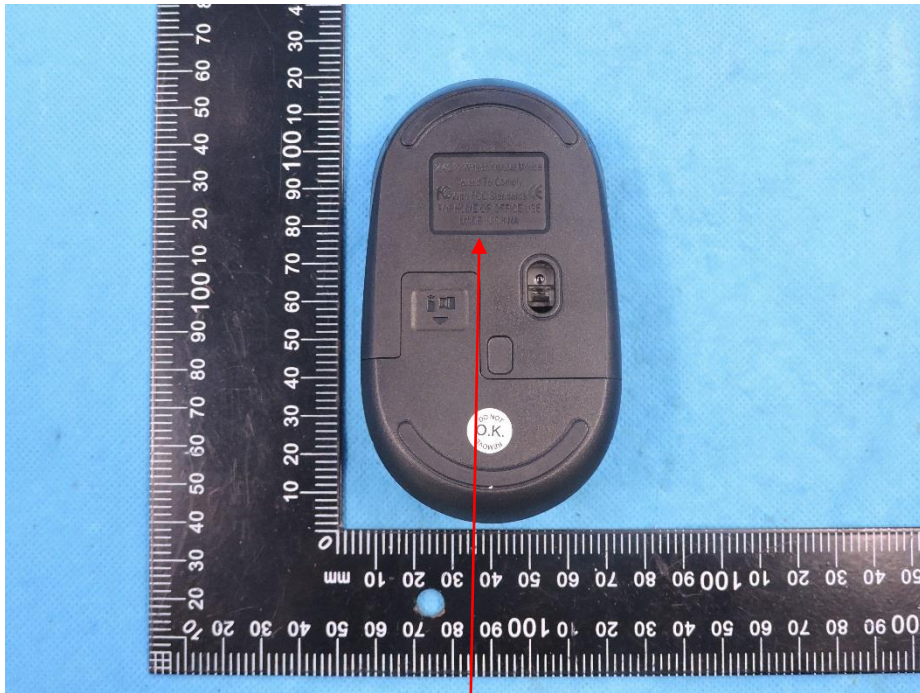

FCC Label

W:15mm

Intracom Asia Co., Ltd
Model name: 190145
FCC ID: 2ADQY-190145MS

L:30mm

Note:The label is silk-screen on the sample