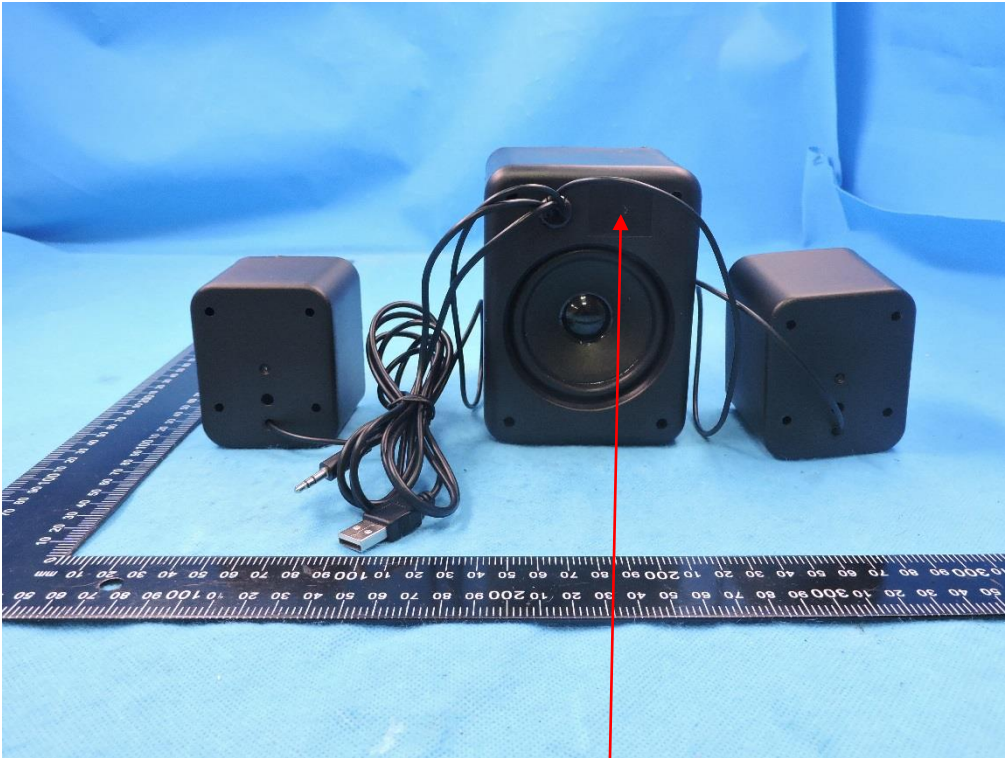

FCC Label

Intracom Asia Co., Ltd

Model name: 167345

FCC ID: 2ADQY-167345

W:15mm

L:30mm

Note:The label is silk-screen on the sample