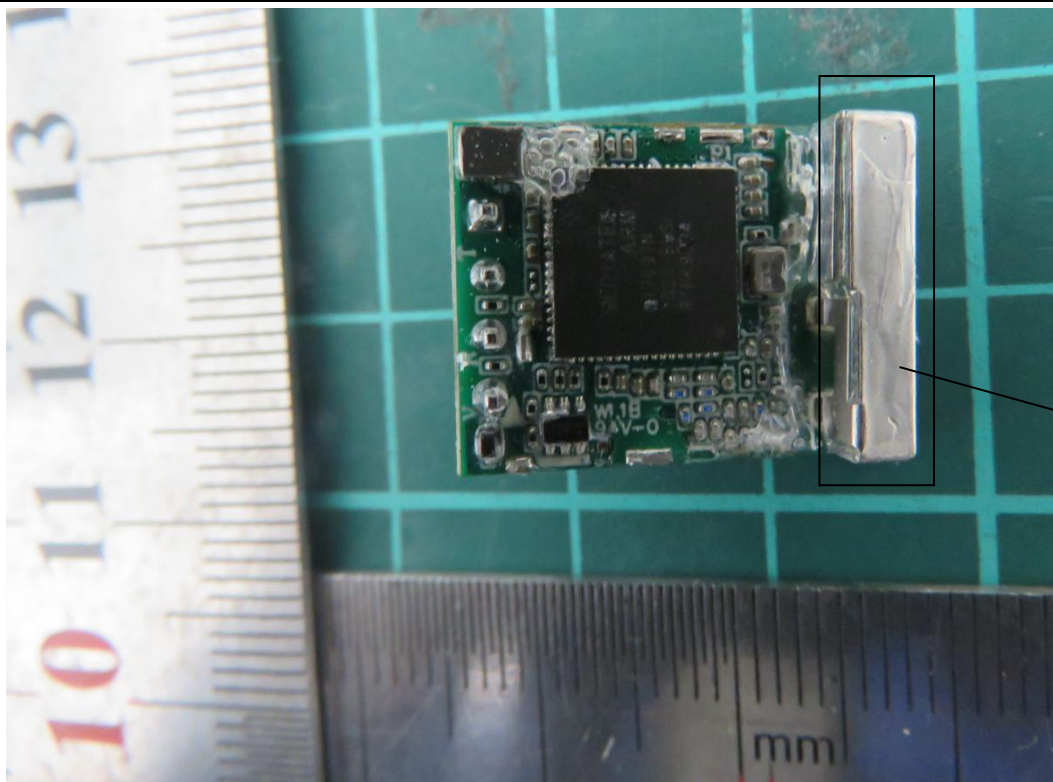

MM3U21150Z \_Internal photo

WiFi  
Antenna