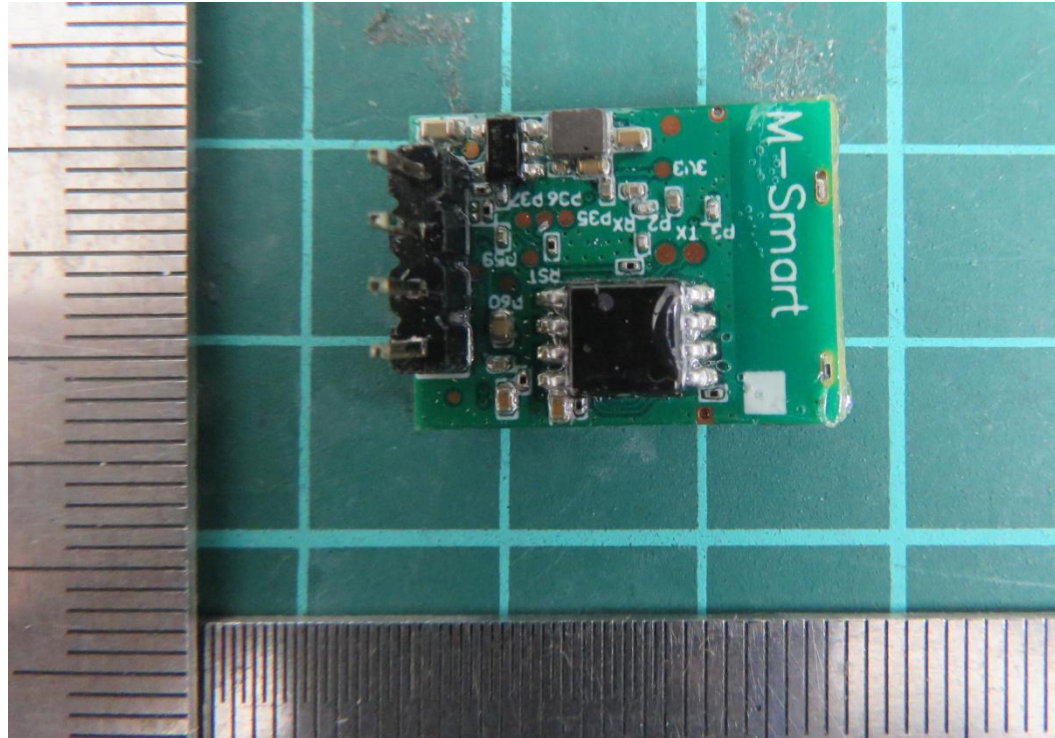

MM3U21150Z \_Internal photo

WiFi  
Antenna