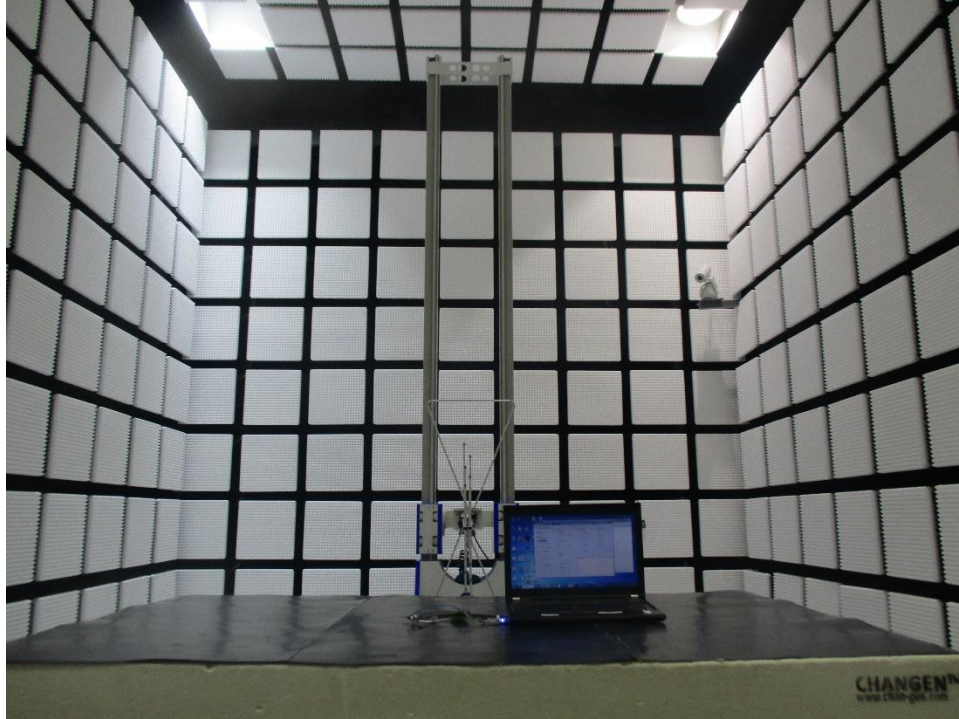

Test Setup Photos

Radiated Spurious emission 30MHz-1GHz

Radiated Spurious emission 1GHz – 18GHz

**Radiated Spurious emission
18GHz – 40GHz**

Conducted Emission

DFS Test Setup Photo