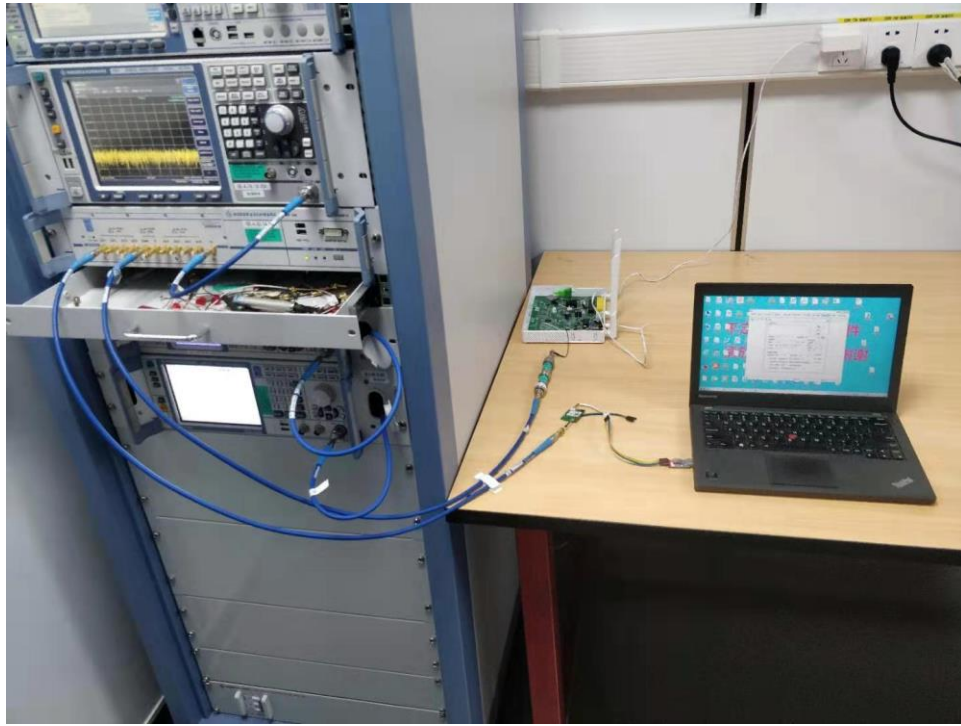

Test Setup Photos

Radiated Spurious emission 30MHz-1GHz

Radiated Spurious emission 1GHz – 18GHz

**Radiated Spurious emission
18GHz – 40GHz**

Conducted Emission

DFS Test Setup Photo