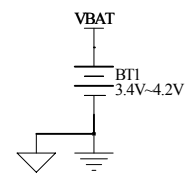

1 2 3 4 5 6

A

A

AB5377T2 SOP16 OTP M65 V1.0

B

B

POWER

LED

KEY

DAC

D

D

1 2 3 4 5 6