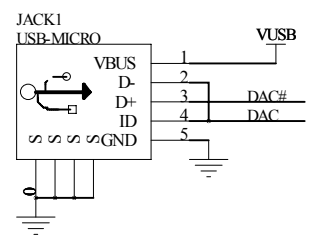

1 2 3 4 5 6

A

A

AB5377T2 SOP16 OTP M65 V1.0

B

B

POWER

LED

KEY

DAC

D

D

1 2 3 4 5 6