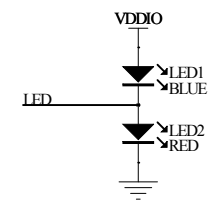

1 2 3 4 5 6

A

A

AB5377T2 SOP16 OTP M65 V1.0

B

B

POWER

LED

KEY

DAC

D

D

1 2 3 4 5 6