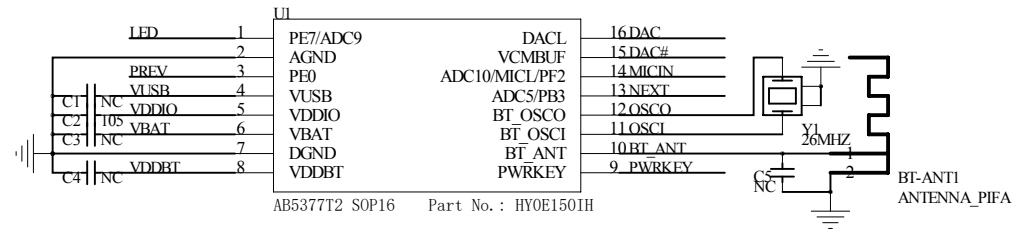

1 2 3 4 5 6

A

A

AB5377T2 SOP16 OTP M65 V1.0

B

B

POWER

LED

KEY

DAC

D

D

1 2 3 4 5 6