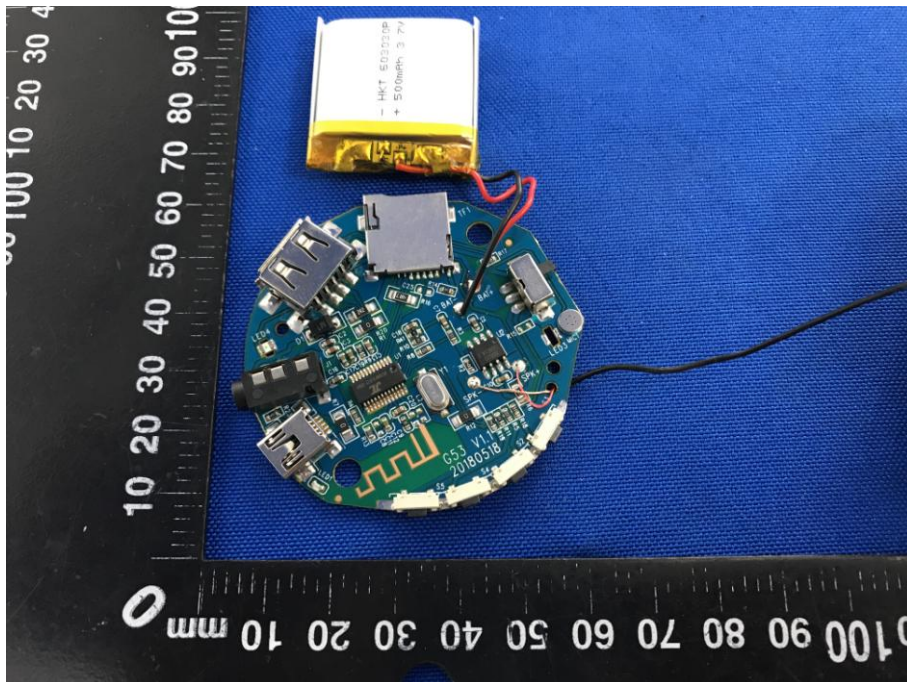

## Appendix B: Photographs of EUT

Product: Bluetooth Speaker

Model: CK80177

Internal Photos

Antenna