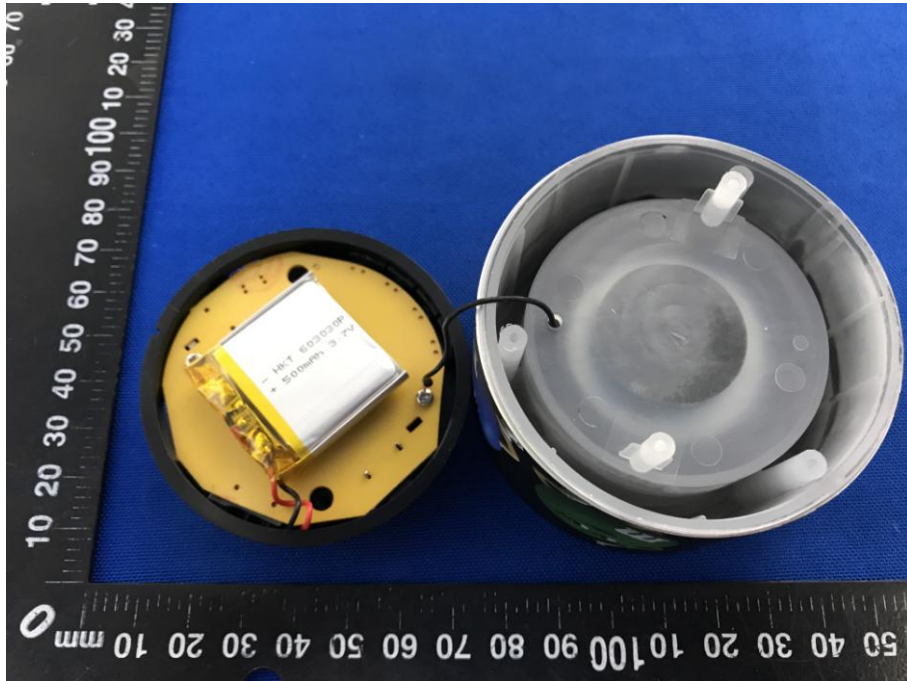

## Appendix B: Photographs of EUT

Product: Bluetooth Speaker

Model: CK80177

Internal Photos

Antenna