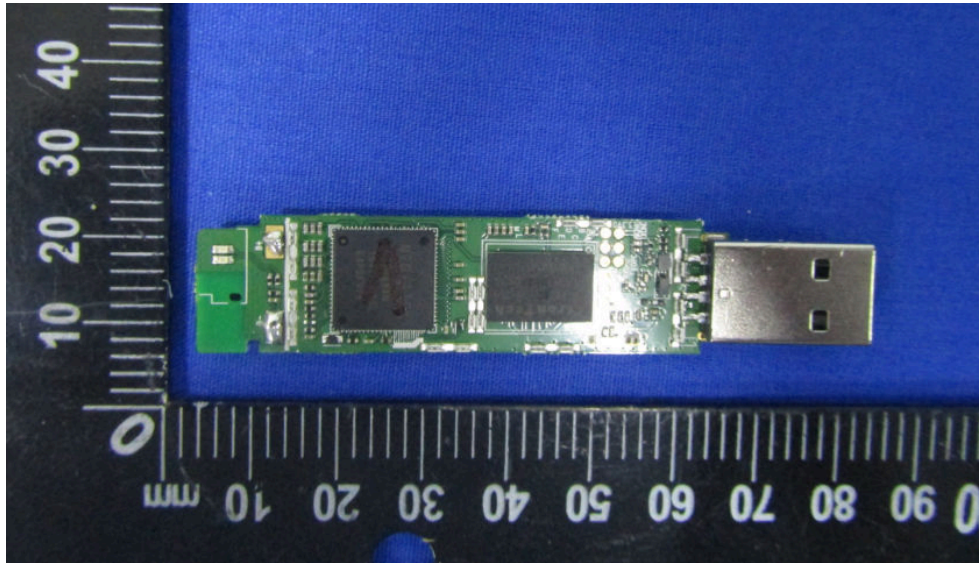

FCC ID: 2ADOW-U1

Internal Photographs

EUT - Open View

HONGCAI TESTING

EUT - PCB View

Antenna Location

EUT –PCB View

EUT –PCB View