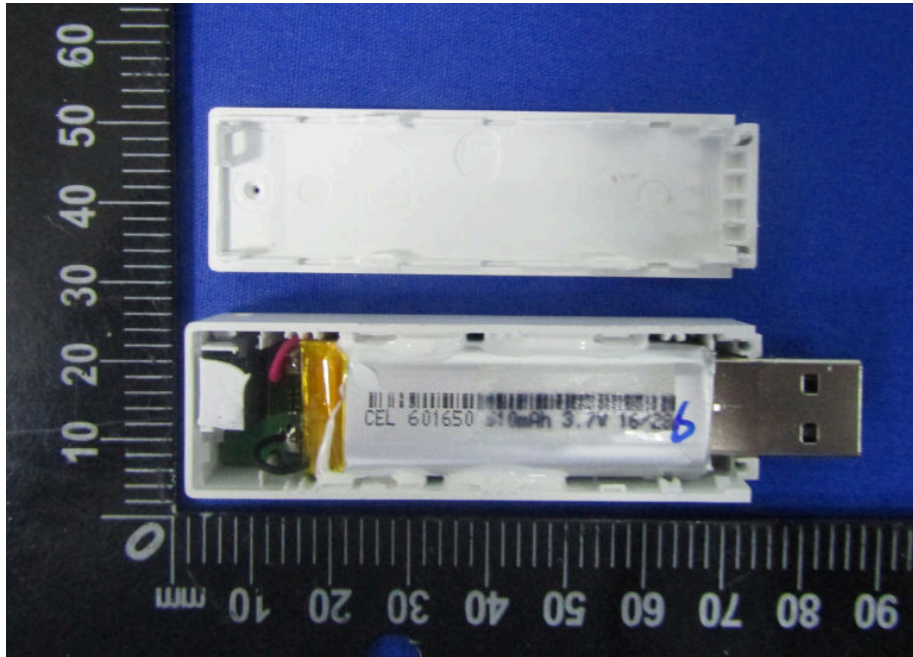

FCC ID: 2ADOW-U1

Internal Photographs

EUT - Open View

HONGCAI TESTING

EUT - PCB View

Antenna Location

EUT –PCB View

EUT –PCB View