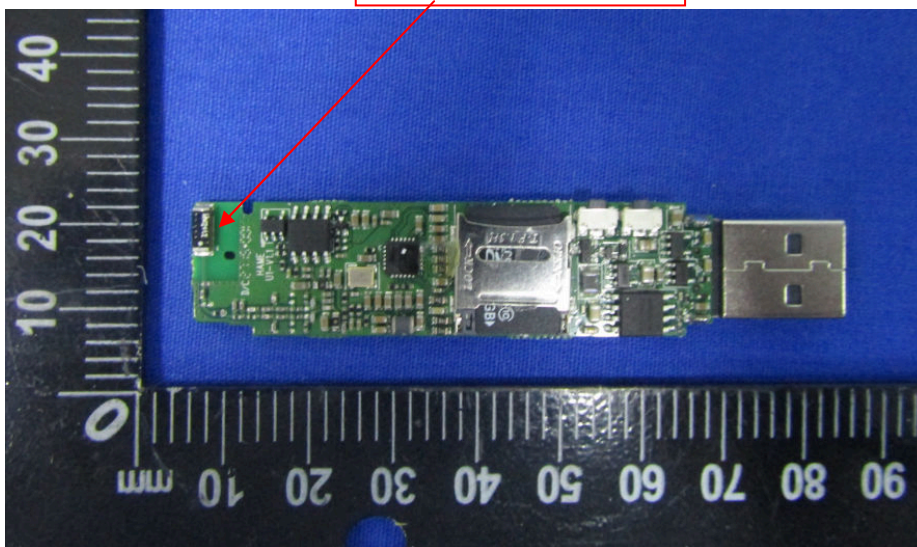

FCC ID: 2ADOW-U1

Internal Photographs

EUT - Open View

HONGCAI TESTING

EUT - PCB View

Antenna Location

EUT –PCB View

EUT –PCB View

HONGCAI TESTING