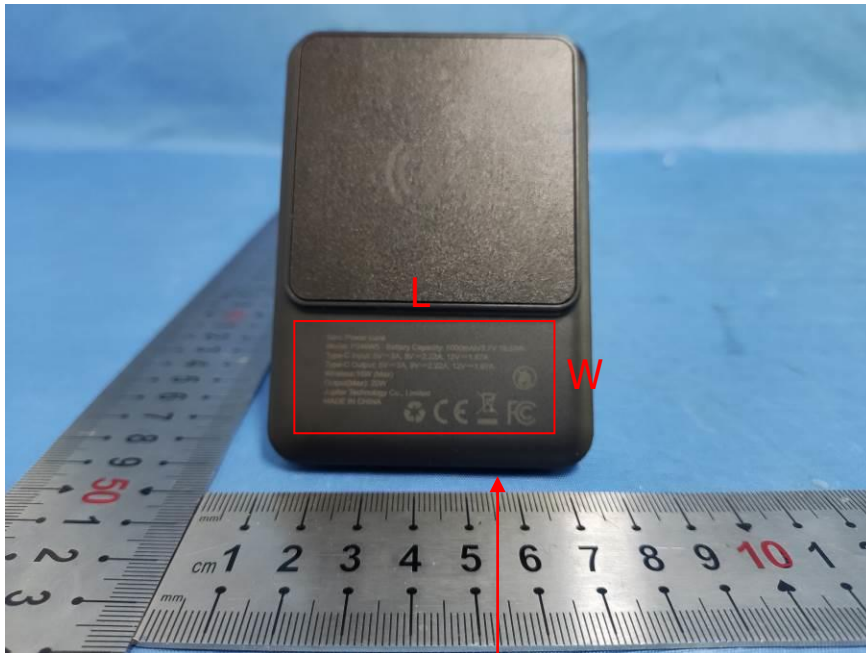

Label

Power Bank
Model Name: P246W5
FCC ID: 2ADOW-P246W5

Size: W18mm * L45mm

1. The label is silk-screen on the sample