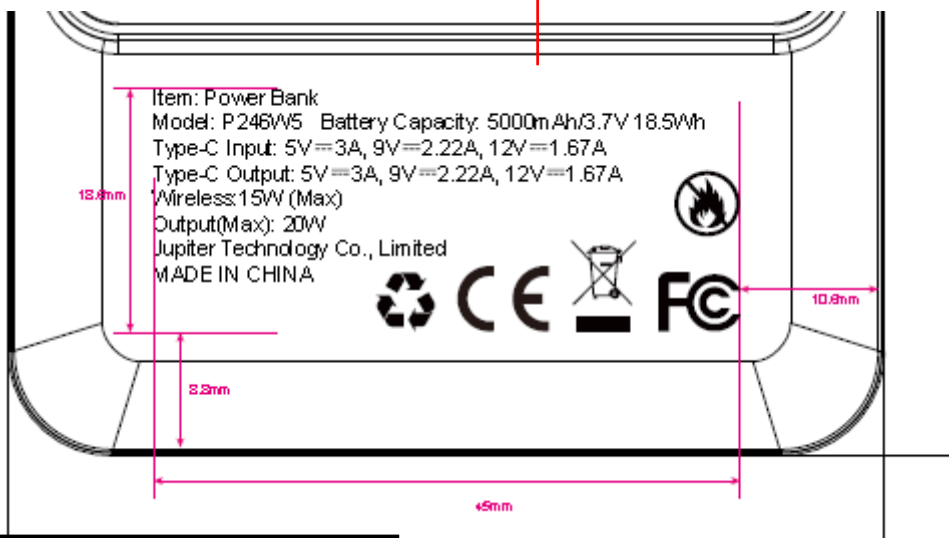

Label

Power Bank
Model Name: P246W5
FCC ID: 2ADOW-P246W5

Size: W18mm * L45mm

1. The label is silk-screen on the sample