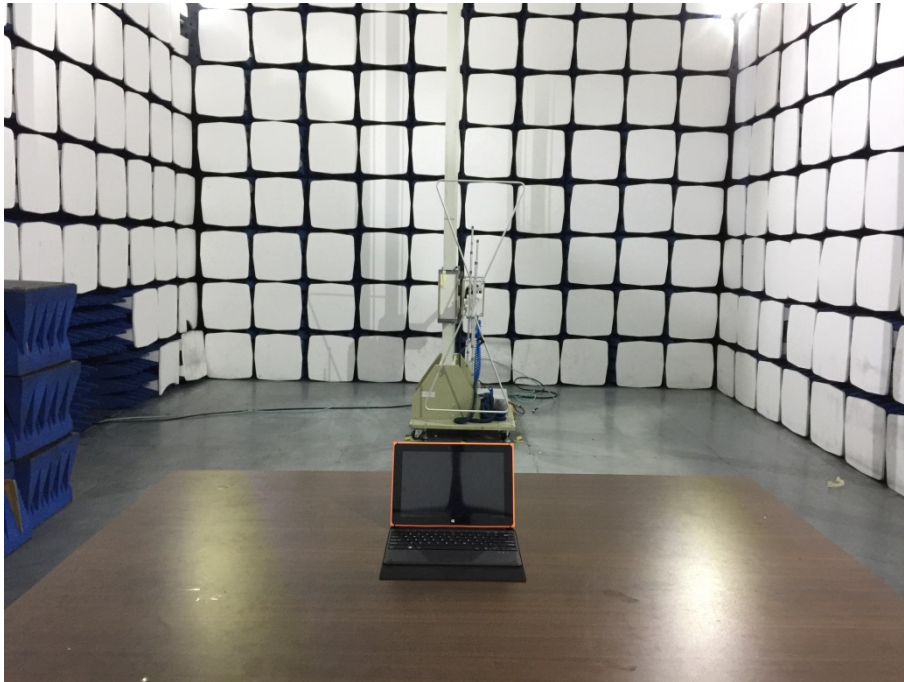

EXHIBIT 4 - TEST SETUP PHOTOGRAPHS

Conducted Emission Test Setup

Radiation Emission Test Setup (Below 30MHz)

Radiation Emission Test Setup (30MHz to 1GHz)

Radiation Emission Test Setup (1GHz to 18GHz)

Radiation Emission Test Setup (Above 18GHz)