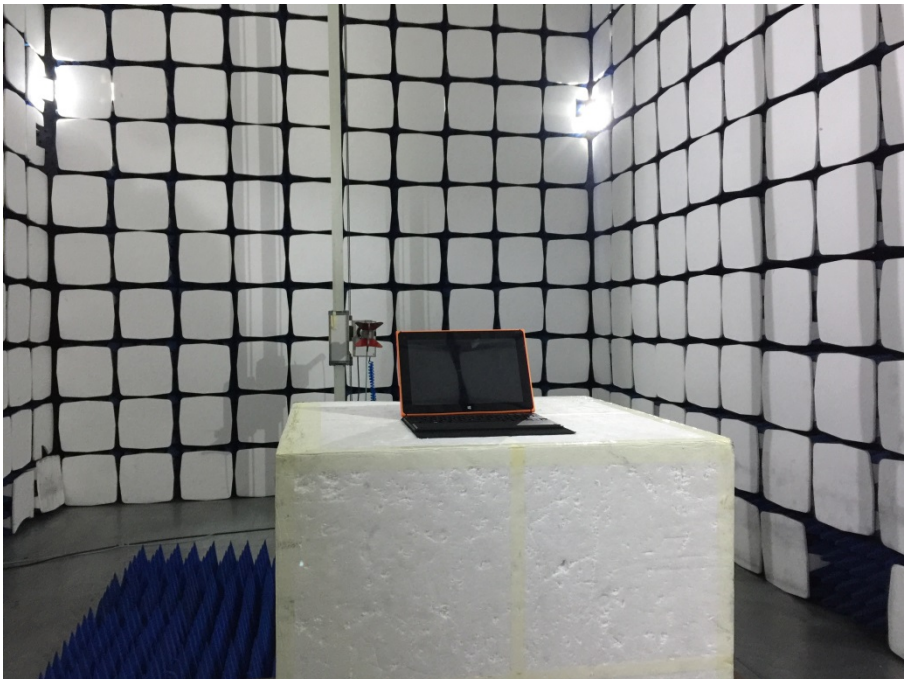

EXHIBIT 4 - TEST SETUP PHOTOGRAPHS

Conducted Emission Test Setup

Radiation Emission Test Setup (Below 30MHz)

Radiation Emission Test Setup (30MHz to 1GHz)

Radiation Emission Test Setup (1GHz to 18GHz)

Radiation Emission Test Setup (Above 18GHz)