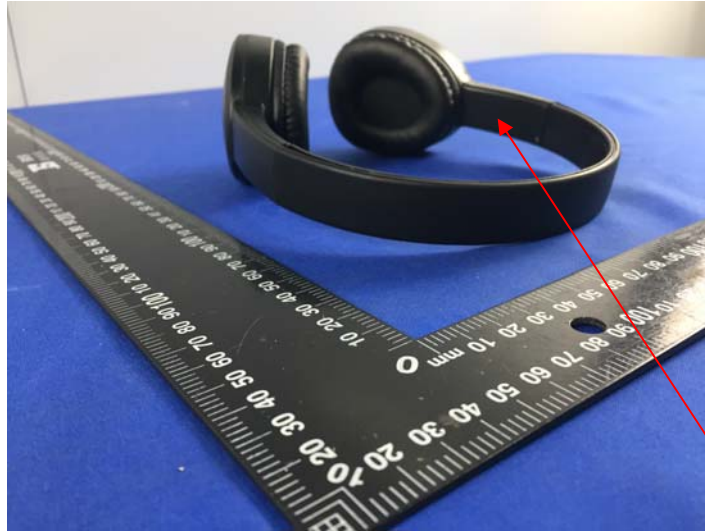

FCC ID Label Information

Label location:

20mmX10mm

FCC ID: 2ADOM-KS-B01