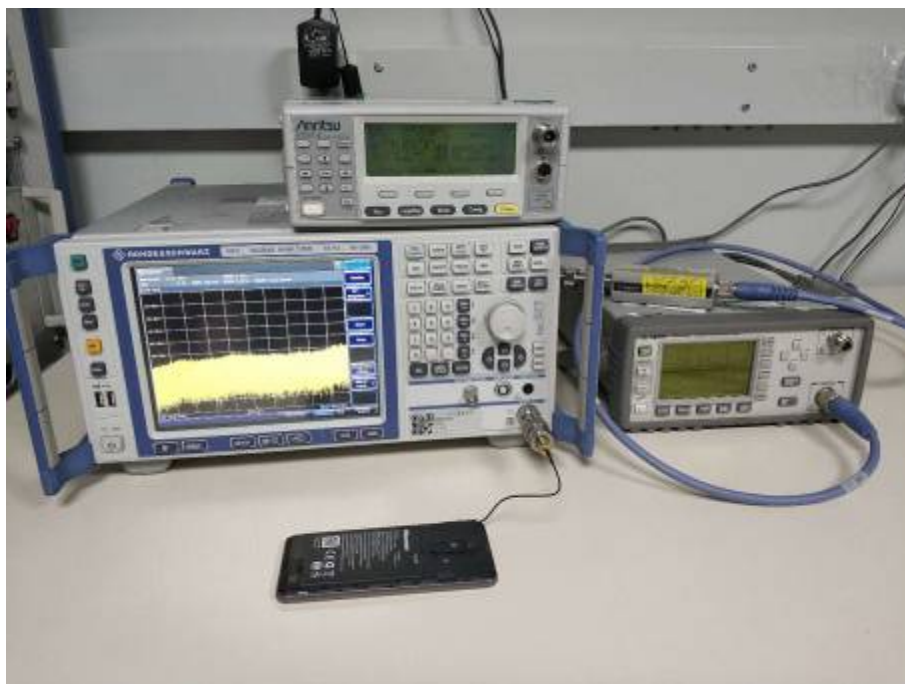

**TEST SETUP**

RF Conducted Test setup (GSM/WCDMA)

RF Conducted Test setup (BT)

RF Conducted Test setup (WIFI2.4G/BLE)

Spurious Radiated Emissions Test setup (below 30MHz)

Spurious Radiated Emissions Test setup (30MHz~1GHz)

Spurious Radiated Emissions Test setup (1GHz~25GHz)

Conducted Emissions Test Setup (with charger)