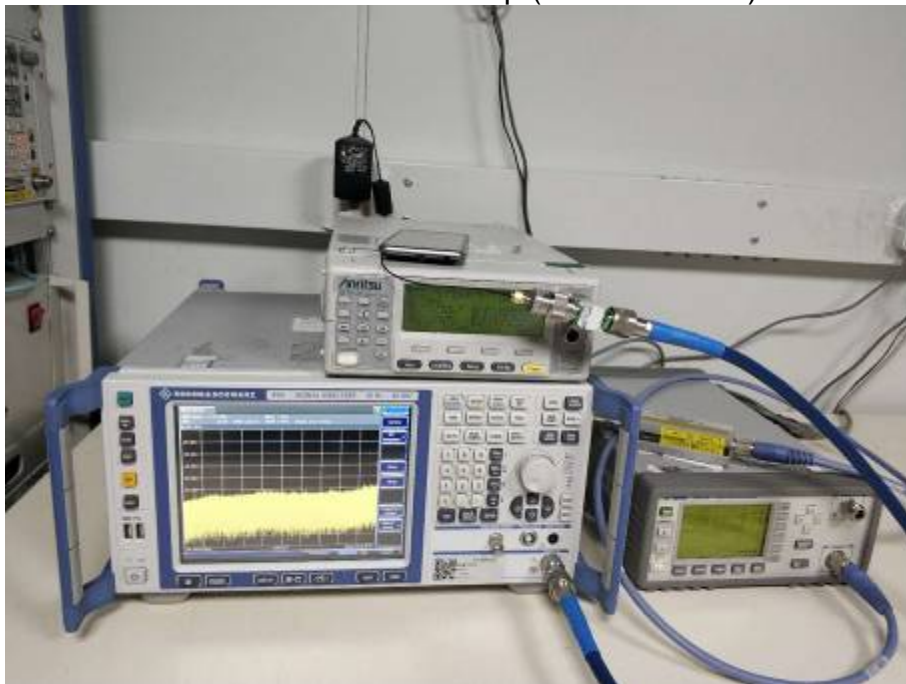

**TEST SETUP**

RF Conducted Test setup (GSM/WCDMA)

RF Conducted Test setup (BT)

RF Conducted Test setup (WIFI2.4G/BLE)

Spurious Radiated Emissions Test setup (below 30MHz)

Spurious Radiated Emissions Test setup (30MHz~1GHz)

Spurious Radiated Emissions Test setup (1GHz~25GHz)

Conducted Emissions Test Setup (with charger)