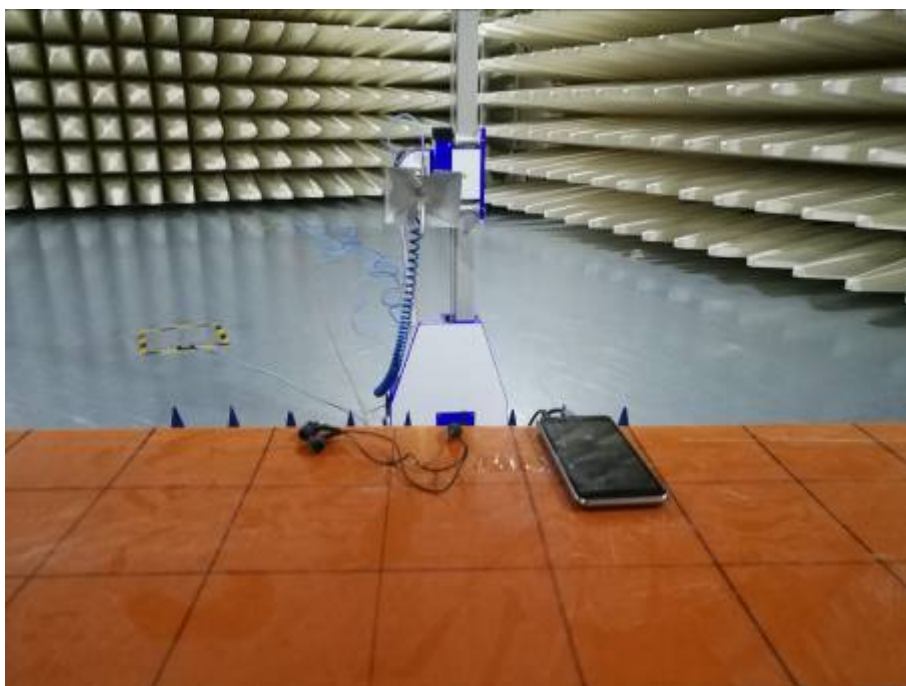

**TEST SETUP**

RF Conducted Test setup (GSM/WCDMA)

RF Conducted Test setup (BT)

RF Conducted Test setup (WIFI2.4G/BLE)

Spurious Radiated Emissions Test setup (below 30MHz)

Spurious Radiated Emissions Test setup (30MHz~1GHz)

Spurious Radiated Emissions Test setup (1GHz~25GHz)

Conducted Emissions Test Setup (with charger)