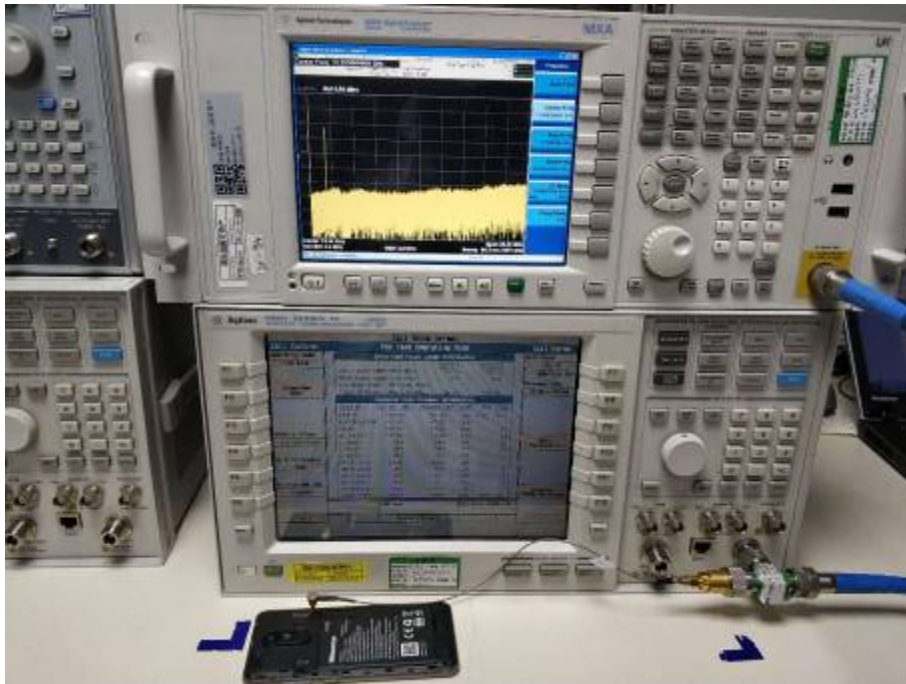

**TEST SETUP**

RF Conducted Test setup (GSM/WCDMA)

RF Conducted Test setup (BT)

RF Conducted Test setup (WIFI2.4G/BLE)

Spurious Radiated Emissions Test setup (below 30MHz)

Spurious Radiated Emissions Test setup (30MHz~1GHz)

Spurious Radiated Emissions Test setup (1GHz~25GHz)

Conducted Emissions Test Setup (with charger)