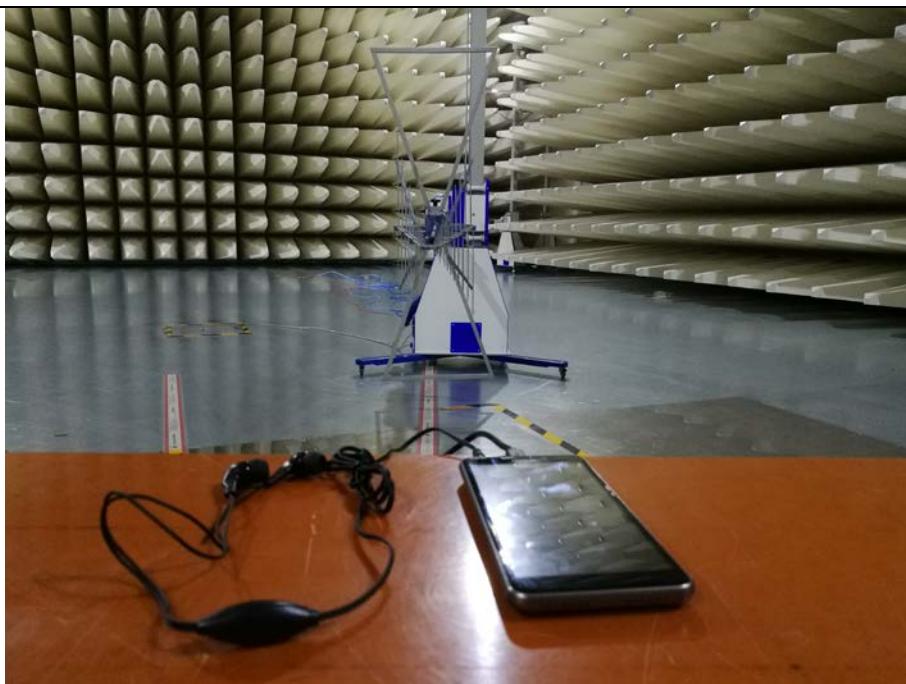

TEST SETUP

RF Conducted Test setup (GSM/WCDMA)

RF Conducted Test setup (BT)

RF Conducted Test setup (WIFI2.4G/BLE)

Spurious Radiated Emissions Test setup (below 30MHz)

Spurious Radiated Emissions Test setup (30MHz~1GHz)

Spurious Radiated Emissions Test setup (1GHz~25GHz)

Conducted Emissions Test Setup (with charger)