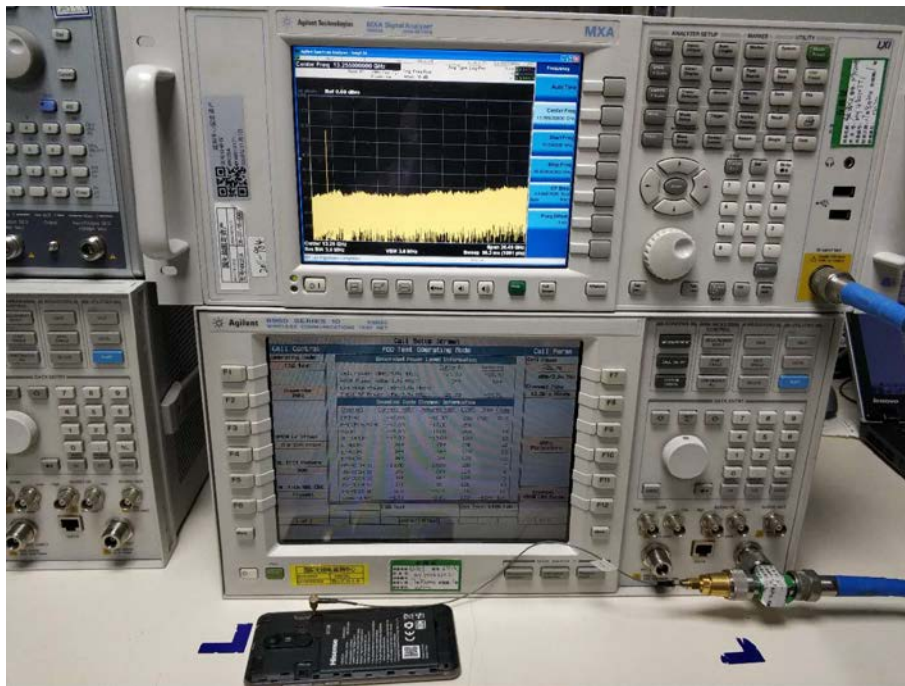

TEST SETUP

RF Conducted Test setup (GSM/WCDMA)

RF Conducted Test setup (BT)

RF Conducted Test setup (WIFI2.4G/BLE)

Spurious Radiated Emissions Test setup (below 30MHz)

Spurious Radiated Emissions Test setup (30MHz~1GHz)

Spurious Radiated Emissions Test setup (1GHz~25GHz)

Conducted Emissions Test Setup (with charger)