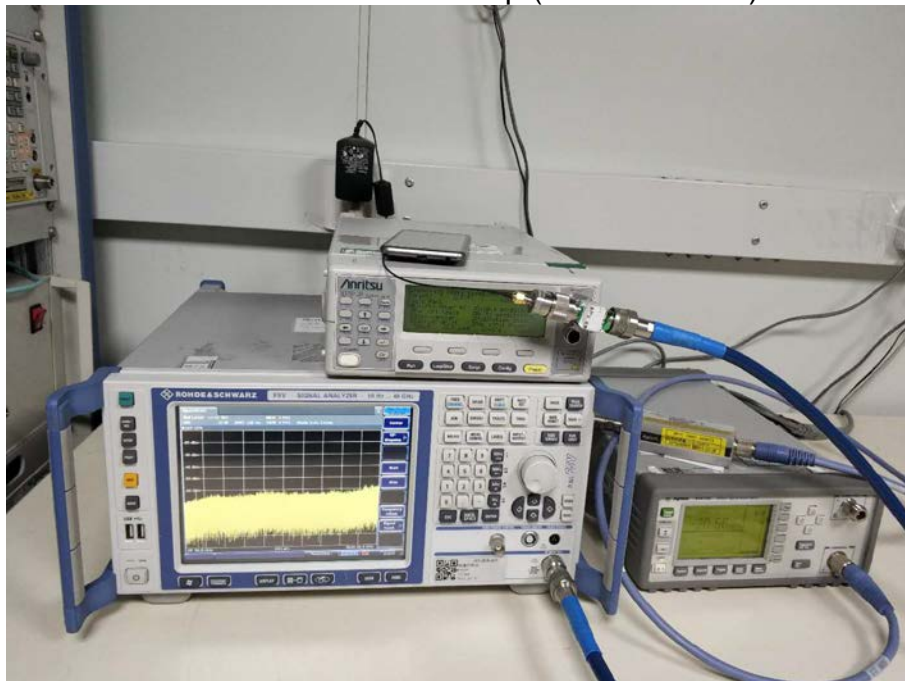

TEST SETUP

RF Conducted Test setup (GSM/WCDMA)

RF Conducted Test setup (BT)

RF Conducted Test setup (WIFI2.4G/BLE)

Spurious Radiated Emissions Test setup (below 30MHz)

Spurious Radiated Emissions Test setup (30MHz~1GHz)

Spurious Radiated Emissions Test setup (1GHz~25GHz)

Conducted Emissions Test Setup (with charger)