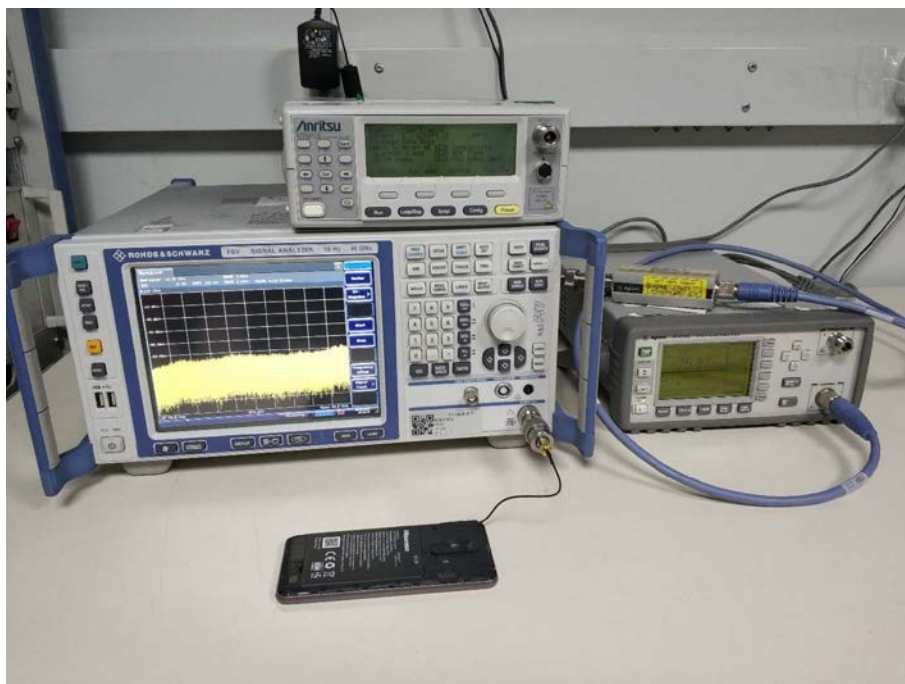

TEST SETUP

RF Conducted Test setup (GSM/WCDMA)

RF Conducted Test setup (BT)

RF Conducted Test setup (WIFI2.4G/BLE)

Spurious Radiated Emissions Test setup (below 30MHz)

Spurious Radiated Emissions Test setup (30MHz~1GHz)

Spurious Radiated Emissions Test setup (1GHz~25GHz)

Conducted Emissions Test Setup (with charger)