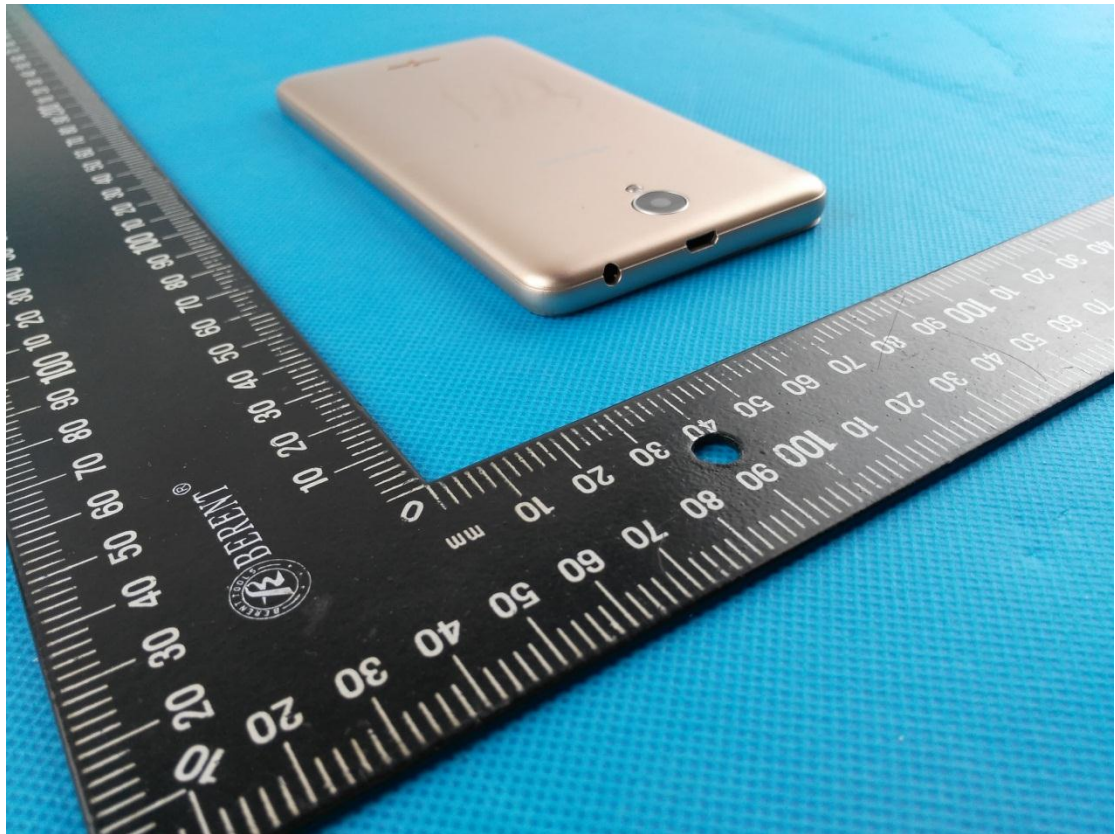

I16D00265 External Photo

Main source

Second source

Battery

Charger

USB Cable