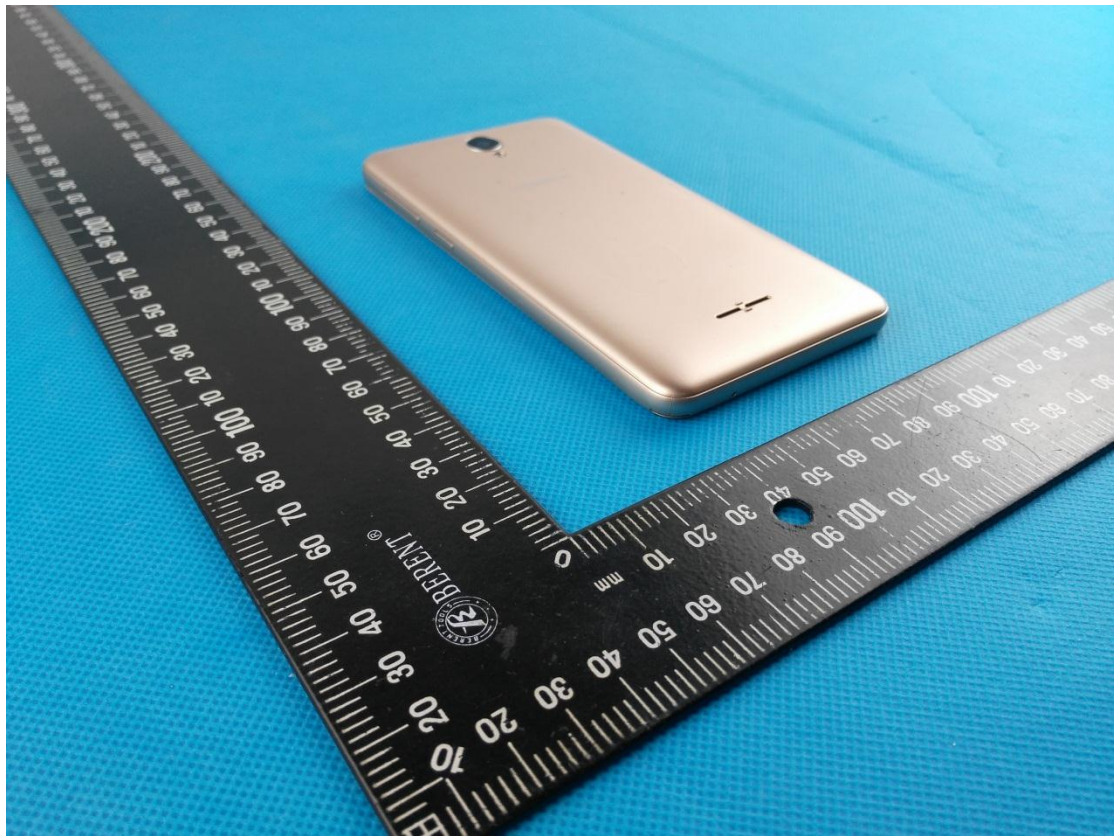

I16D00265 External Photo

Main source

Second source

Battery

Charger

USB Cable