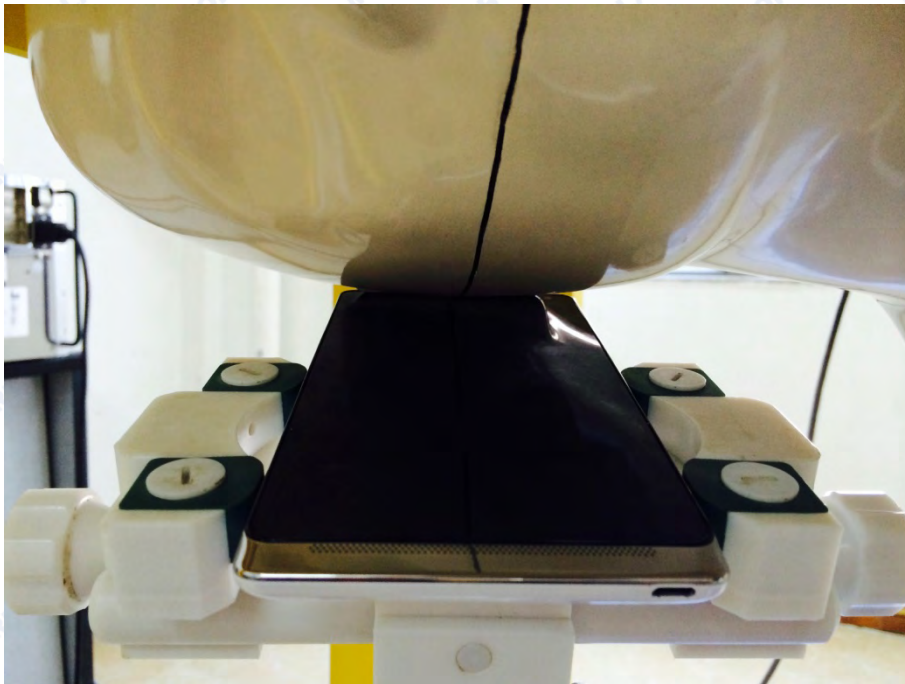

1. EUT Right Head Touch Cheek Position

2. EUT Right Head Tilt15 Position

### 3 EUT Left Head Touch Cheek Position

### 4 EUT Left Head Tilt15 Position

5 Back Side Position

6 Front Side Position

7. Edge A

8. Edge B

9. Edge C

10. Edge D

Liquid Level Photo Head Liquid

Liquid depth: 15.1cm

Liquid Level Photo Body Liquid

Liquid depth :15.5cm