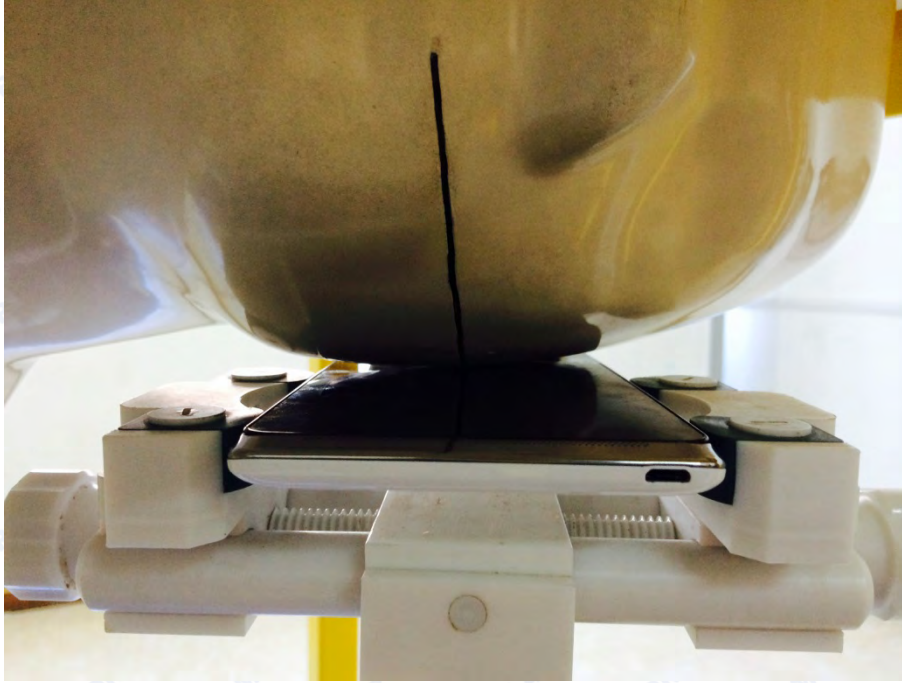

1. EUT Right Head Touch Cheek Position

2. EUT Right Head Tilt15 Position

### 3 EUT Left Head Touch Cheek Position

### 4 EUT Left Head Tilt15 Position

5 Back Side Position

6 Front Side Position

7. Edge A

8. Edge B

9. Edge C

10. Edge D

Liquid Level Photo Head Liquid

Liquid depth: 15.1cm

Liquid Level Photo Body Liquid

Liquid depth :15.5cm