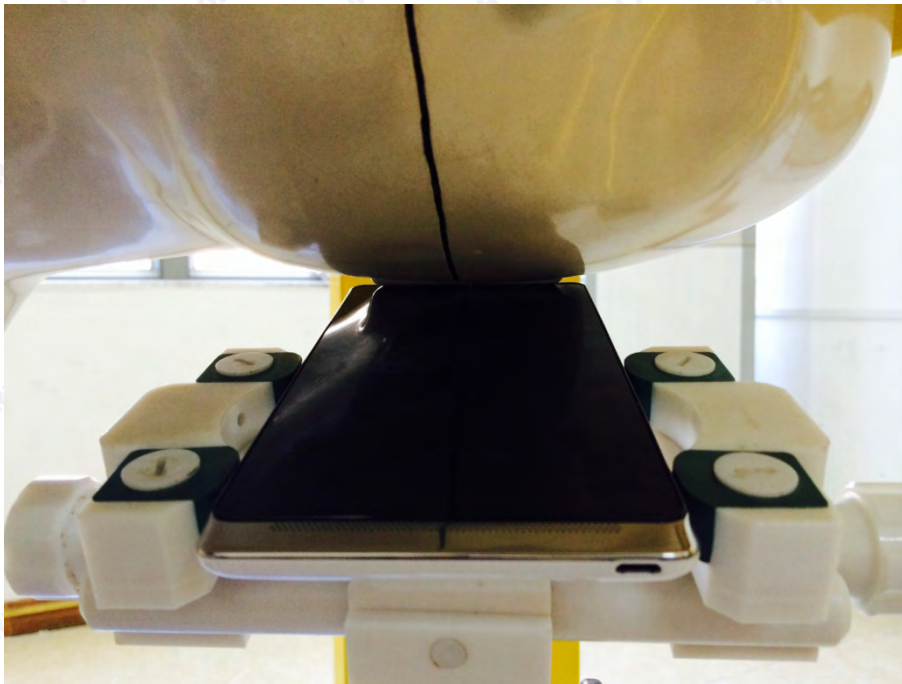

1. EUT Right Head Touch Cheek Position

2. EUT Right Head Tilt15 Position

### 3 EUT Left Head Touch Cheek Position

### 4 EUT Left Head Tilt15 Position

5 Back Side Position

6 Front Side Position

7. Edge A

8. Edge B

9. Edge C

10. Edge D

Liquid Level Photo Head Liquid

Liquid depth: 15.1cm

Liquid Level Photo Body Liquid

Liquid depth :15.5cm