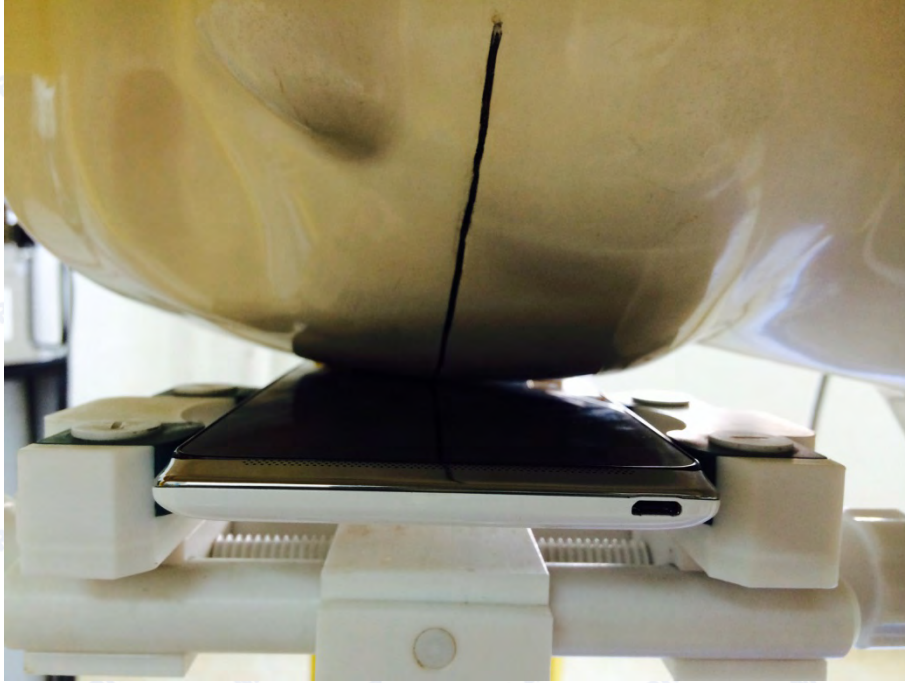

1. EUT Right Head Touch Cheek Position

2. EUT Right Head Tilt15 Position

### 3 EUT Left Head Touch Cheek Position

### 4 EUT Left Head Tilt15 Position

5 Back Side Position

6 Front Side Position

7. Edge A

8. Edge B

9. Edge C

10. Edge D

Liquid Level Photo Head Liquid

Liquid depth: 15.1cm

Liquid Level Photo Body Liquid

Liquid depth :15.5cm