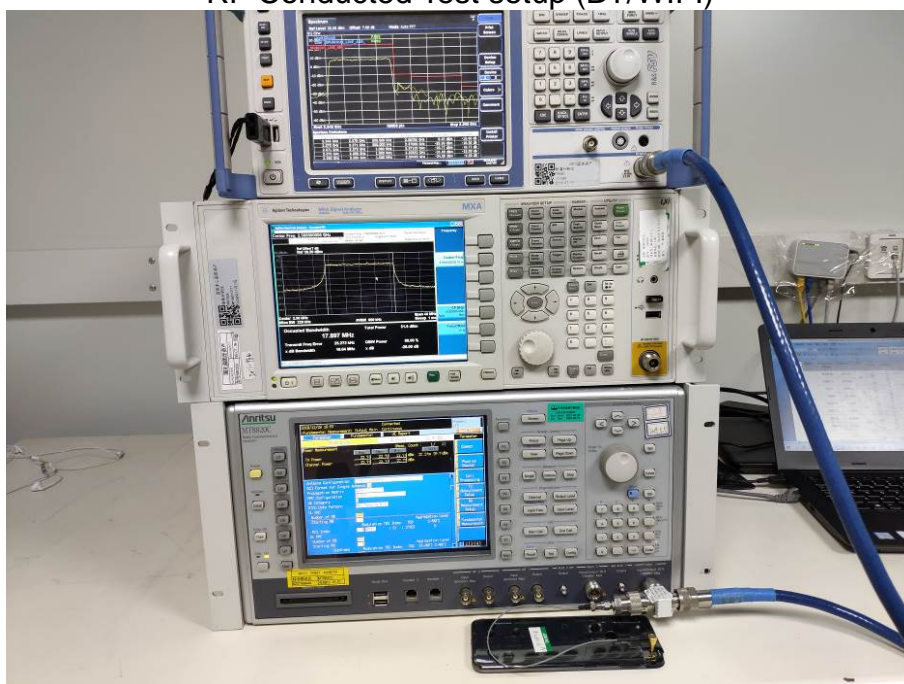

**TEST SETUP**

RF Conducted Test setup (BT/WIFI)

RF Conducted Test setup (GSM/WCDMA/LTE)

RF Conducted Test setup (GSM/WCDMA/LTE)

Radiated Emissions Test Setup (with charger) (30-1000MHz)

Radiated Emissions Test Setup (above 1GHz)

Conducted Emissions Test Setup (with charger)