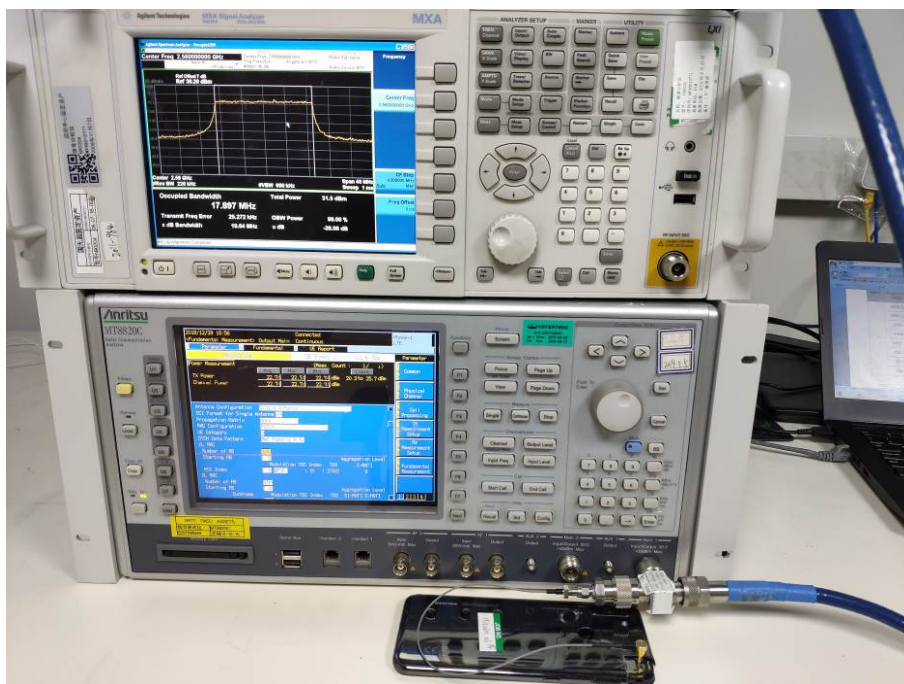

**TEST SETUP**

RF Conducted Test setup (BT/WIFI)

RF Conducted Test setup (GSM/WCDMA/LTE)

RF Conducted Test setup (GSM/WCDMA/LTE)

Radiated Emissions Test Setup (with charger) (30-1000MHz)

Radiated Emissions Test Setup (above 1GHz)

Conducted Emissions Test Setup (with charger)