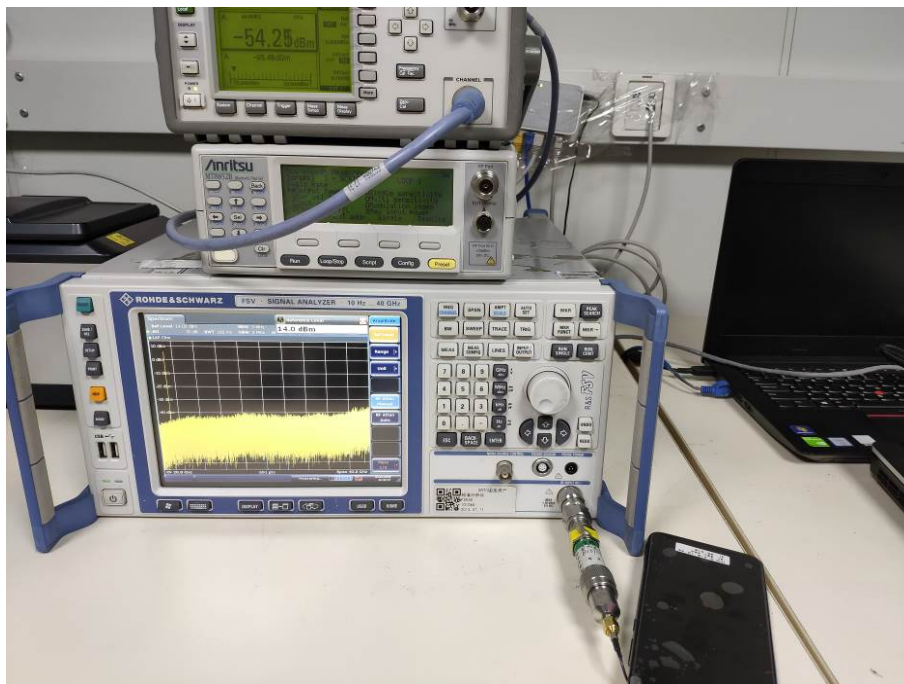

**TEST SETUP**

RF Conducted Test setup (BT/WIFI)

RF Conducted Test setup (GSM/WCDMA/LTE)

RF Conducted Test setup (GSM/WCDMA/LTE)

Radiated Emissions Test Setup (with charger) (30-1000MHz)

Radiated Emissions Test Setup (above 1GHz)

Conducted Emissions Test Setup (with charger)