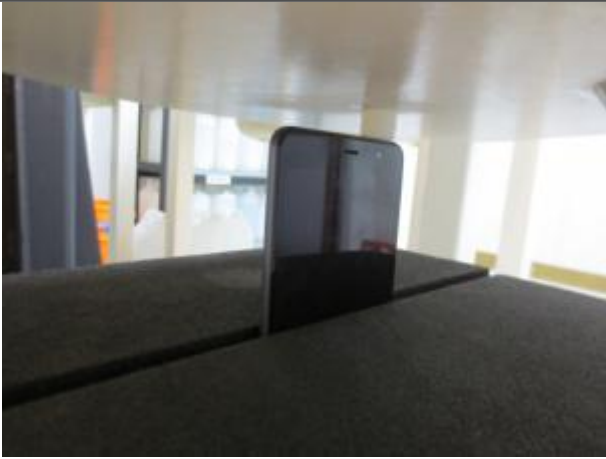

Hisense L675 PRO TEST SETUP PHOTO OF SAR

Cheek position, left side

Tilt position, left side

Cheek position, Right side

Tilt position, Right side

FLAT position, Towards phantom

FLAT position, Towards ground

FLAT position, EDGE1

FLAT position, EDGE2

FLAT position, EDGE3

FLAT position, EDGE4

10mm Spacer