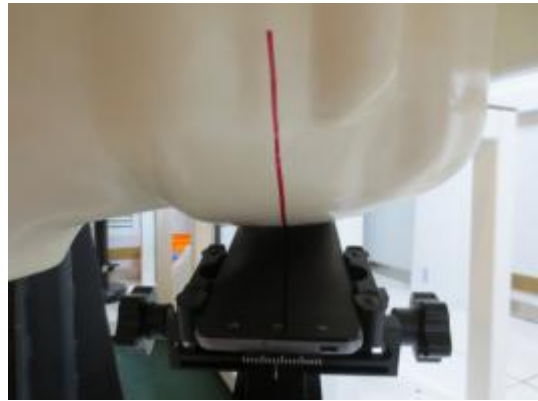

Hisense L675 PRO TEST SETUP PHOTO OF SAR

Cheek position, left side

Tilt position, left side

Cheek position, Right side

Tilt position, Right side

FLAT position, Towards phantom

FLAT position, Towards ground

FLAT position, EDGE1

FLAT position, EDGE2

FLAT position, EDGE3

FLAT position, EDGE4

10mm Spacer