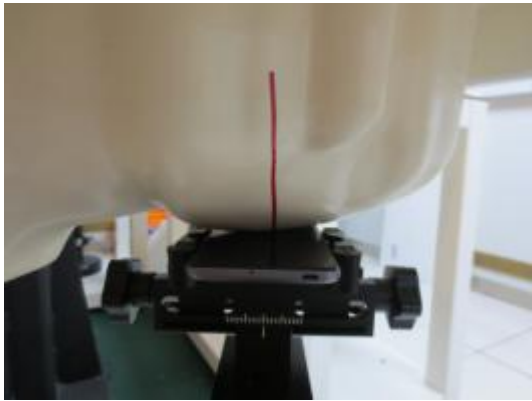

Hisense L675 PRO TEST SETUP PHOTO OF SAR

Cheek position, left side

Tilt position, left side

Cheek position, Right side

Tilt position, Right side

FLAT position, Towards phantom

FLAT position, Towards ground

FLAT position, EDGE1

FLAT position, EDGE2

FLAT position, EDGE3

FLAT position, EDGE4

10mm Spacer