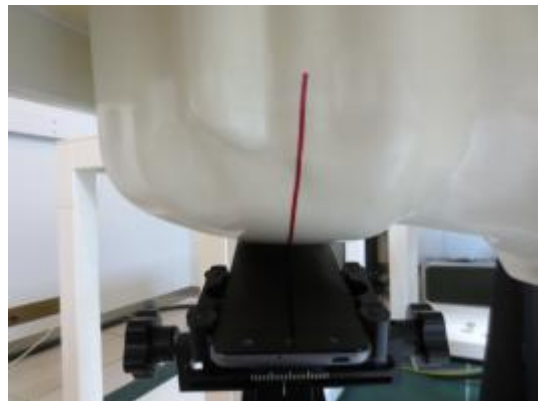

Hisense L675 PRO TEST SETUP PHOTO OF SAR

Cheek position, left side

Tilt position, left side

Cheek position, Right side

Tilt position, Right side

FLAT position, Towards phantom

FLAT position, Towards ground

FLAT position, EDGE1

FLAT position, EDGE2

FLAT position, EDGE3

FLAT position, EDGE4

10mm Spacer