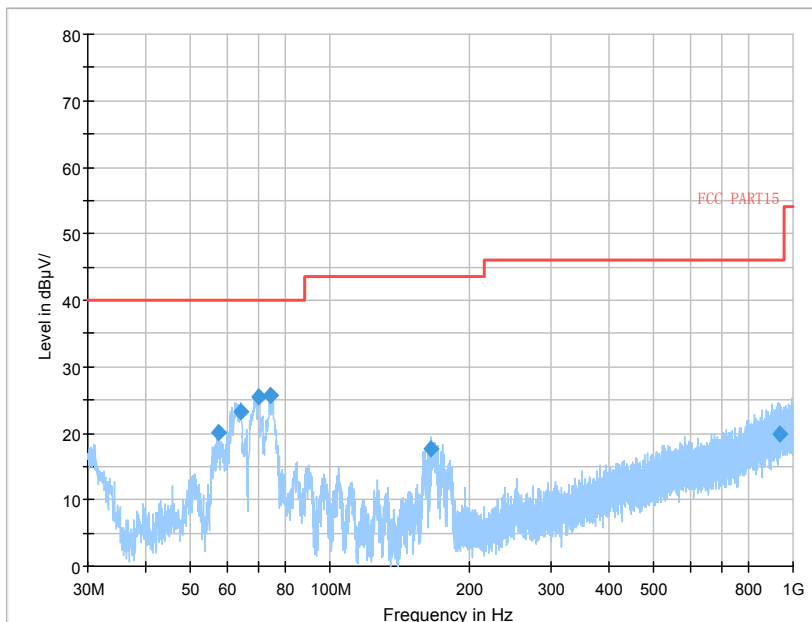

For 802.11ac

Frequency Range: 30MHz -1GHz
Detector: QP mode

Frequency Range: 1GHz -6GHz
Detector: Av mode and PK mode

Frequency Range: 6GHz -18GHz
Detector: Av mode and PK mode

Frequency Range: 18GHz - 40GHz
Detector: Av mode and PK mode

Carrier frequency (MHz): 5600 MHz
 For 802.11a

Frequency Range: 30MHz -1GHz
 Detector: QP mode

Frequency Range: 1GHz -6GHz
 Detector: Av mode and PK mode

Frequency Range: 6GHz -18GHz
 Detector: Av mode and PK mode