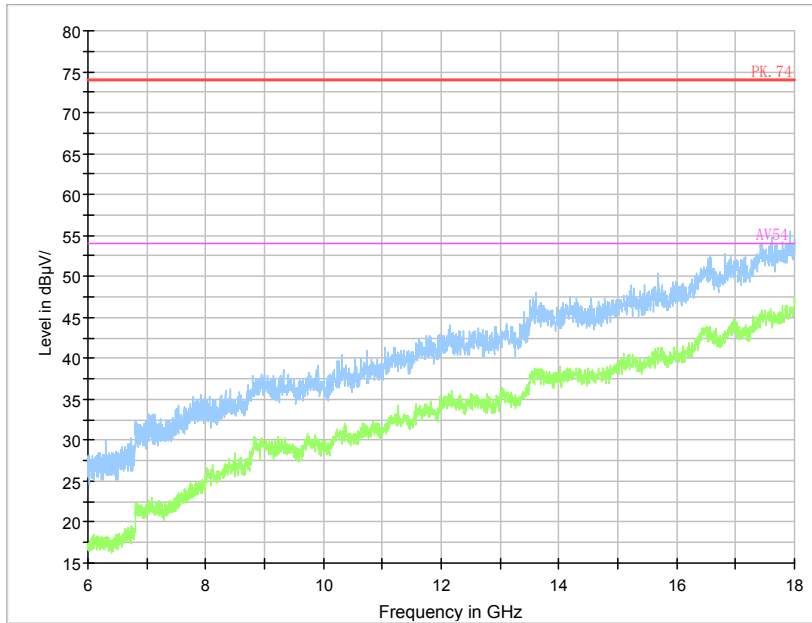

Frequency Range: 18GHz - 40GHz
Detector: Av mode and PK mode

For 802.11ac

Frequency Range: 30MHz -1GHz
Detector: QP mode

Frequency Range: 1GHz -6GHz
Detector: Av mode and PK mode

Frequency Range: 6GHz -18GHz
 Detector: Av mode and PK mode

Frequency Range: 18GHz - 40GHz
 Detector: Av mode and PK mode

Carrier frequency (MHz): 5190 MHz
 For 802.11n(HT40)

Frequency Range: 30MHz -1GHz
 Detector: QP mode

Frequency Range: 1GHz -6GHz
 Detector: Av mode and PK mode

Frequency Range: 6GHz -18GHz
 Detector: Av mode and PK mode

Frequency Range: 18GHz - 40GHz
 Detector: Av mode and PK mode

For 802.11ac

Frequency Range: 30MHz -1GHz
 Detector: QP mode

Frequency Range: 1GHz -6GHz
 Detector: Av mode and PK mode