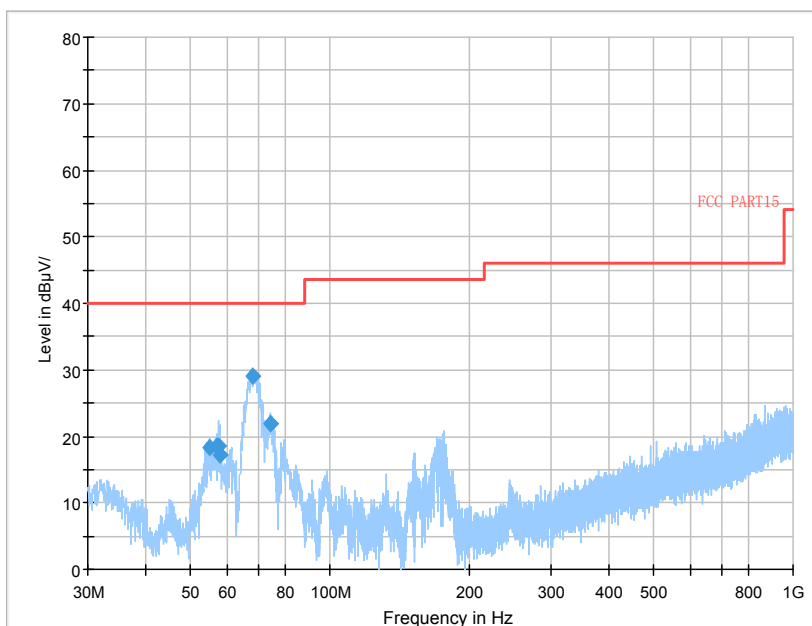

Frequency Range: 6GHz -18GHz
 Detector: Av mode and PK mode

Frequency Range: 18GHz - 40GHz
 Detector: Av mode and PK mode

For 802.11ac

Frequency Range: 30MHz -1GHz
 Detector: QP mode

Frequency Range: 1GHz -6GHz
 Detector: Av mode and PK mode

Frequency Range: 6GHz -18GHz
 Detector: Av mode and PK mode

Frequency Range: 18GHz - 40GHz
 Detector: Av mode and PK mode

Carrier frequency (MHz): 5320 MHz

For 802.11a

Frequency Range: 30MHz -1GHz
 Detector: QP mode