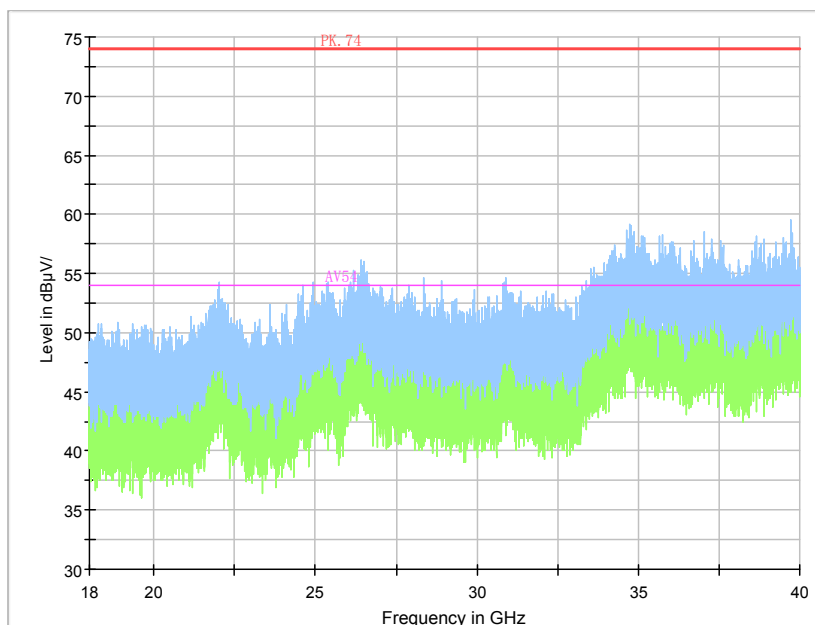

Carrier frequency (MHz): 5600 MHz
 For 802.11a

Frequency Range: 30MHz -1GHz
 Detector: QP mode

Frequency Range: 1GHz -6GHz
 Detector: Av mode and PK mode

Frequency Range: 6GHz -18GHz
 Detector: Av mode and PK mode

Frequency Range: 18GHz - 40GHz
 Detector: Av mode and PK mode

1

For 802.11n(HT20)

Frequency Range: 30MHz -1GHz
 Detector: QP mode

Frequency Range: 1GHz -6GHz
 Detector: Av mode and PK mode

Frequency Range: 6GHz -18GHz
 Detector: Av mode and PK mode