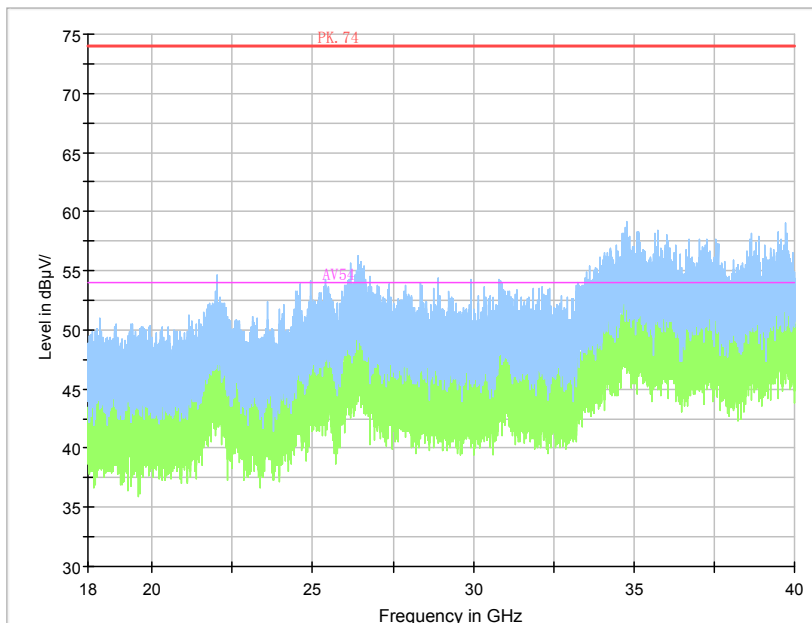

Frequency Range: 6GHz -18GHz
 Detector: Av mode and PK mode

Frequency Range: 18GHz - 40GHz
 Detector: Av mode and PK mode

For 802.11n(HT20)

Frequency Range: 30MHz -1GHz
Detector: QP mode

Frequency Range: 1GHz -6GHz
Detector: Av mode and PK mode

Frequency Range: 6GHz -18GHz
Detector: Av mode and PK mode

Frequency Range: 18GHz - 40GHz
Detector: Av mode and PK mode

For 802.11ac

Frequency Range: 30MHz -1GHz
 Detector: QP mode

Frequency Range: 1GHz -6GHz
 Detector: Av mode and PK mode

Frequency Range: 6GHz -18GHz
Detector: Av mode and PK mode

Frequency Range: 18GHz - 40GHz
Detector: Av mode and PK mode

Carrier frequency (MHz): 5745 MHz
 For 802.11a

Frequency Range: 30MHz -1GHz
 Detector: QP mode