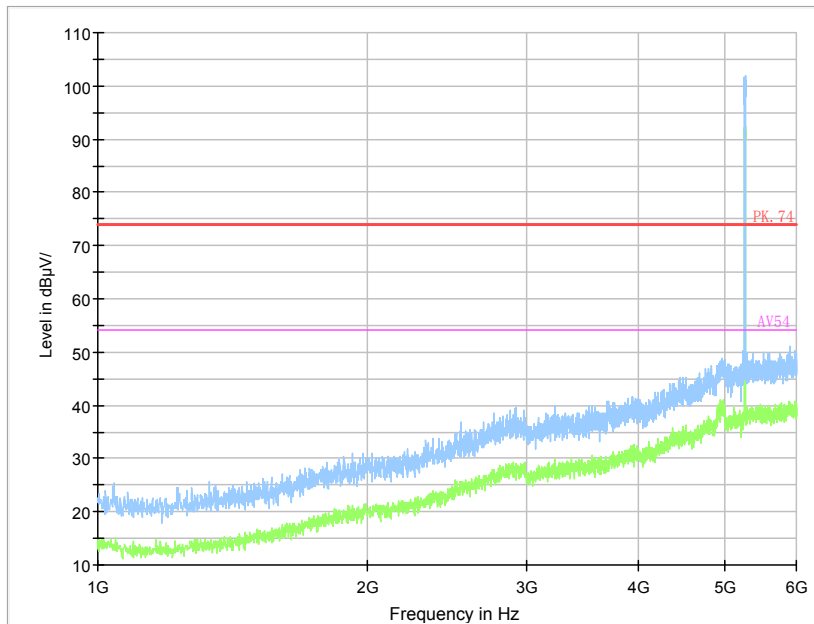

Frequency Range: 6GHz -18GHz
 Detector: Av mode and PK mode

Frequency Range: 18GHz - 40GHz
 Detector: Av mode and PK mode

For 802.11ac

Frequency Range: 30MHz -1GHz
 Detector: QP mode

Frequency Range: 1GHz -6GHz
 Detector: Av mode and PK mode

Frequency Range: 6GHz -18GHz
 Detector: Av mode and PK mode

Frequency Range: 18GHz - 40GHz
 Detector: Av mode and PK mode

Carrier frequency (MHz): 5320 MHz

For 802.11a

Frequency Range: 30MHz -1GHz
 Detector: QP mode