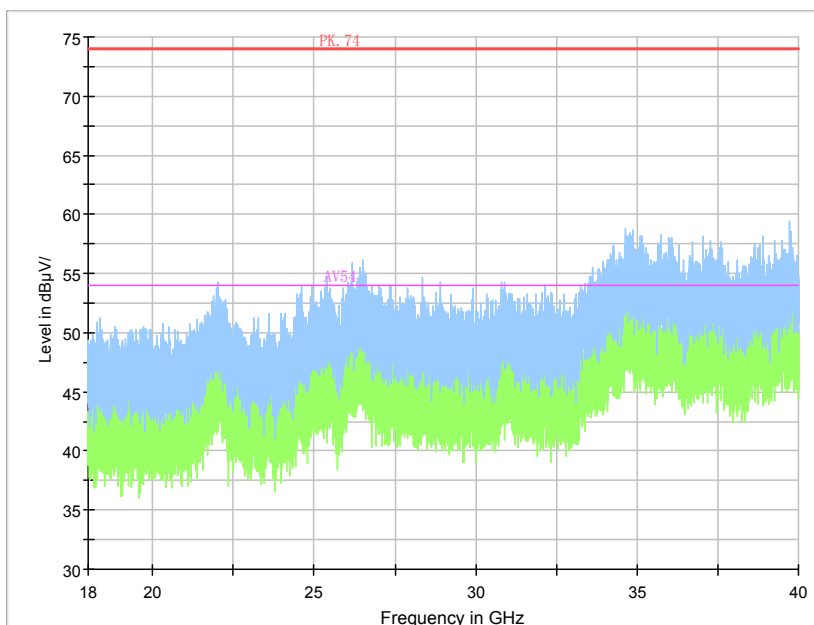

Carrier frequency (MHz): 5600 MHz
 For 802.11a

Frequency Range: 30MHz -1GHz
 Detector: QP mode

Frequency Range: 1GHz -6GHz
 Detector: Av mode and PK mode

Frequency Range: 6GHz -18GHz
 Detector: Av mode and PK mode

Frequency Range: 18GHz - 40GHz
 Detector: Av mode and PK mode

1

For 802.11n(HT20)

Frequency Range: 30MHz -1GHz
 Detector: QP mode

Frequency Range: 1GHz -6GHz
 Detector: Av mode and PK mode

Frequency Range: 6GHz -18GHz
 Detector: Av mode and PK mode

Frequency Range: 18GHz - 40GHz
 Detector: Av mode and PK mode

For 802.11ac

Frequency Range: 30MHz -1GHz
 Detector: QP mode

Frequency Range: 1GHz -6GHz
 Detector: Av mode and PK mode

Frequency Range: 6GHz -18GHz
Detector: Av mode and PK mode