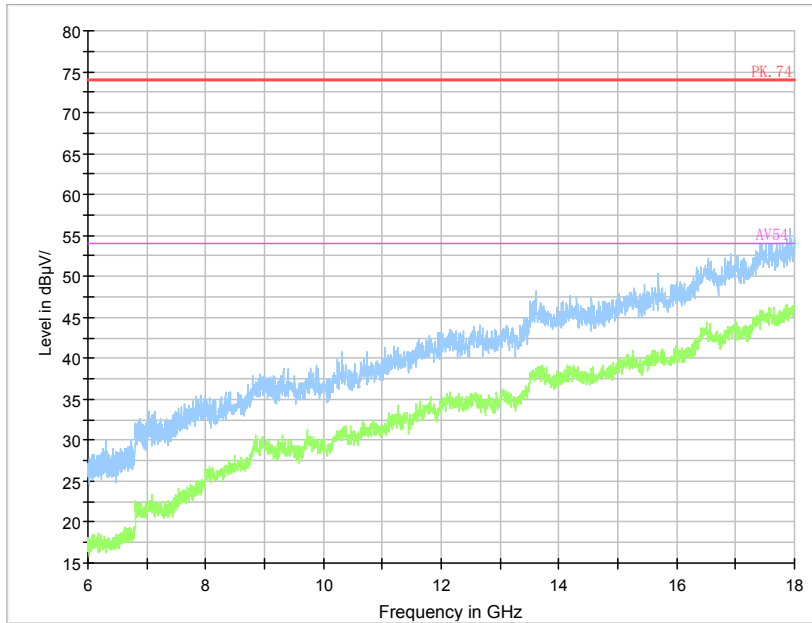

Frequency Range: 6GHz -18GHz
 Detector: Av mode and PK mode

Frequency Range: 18GHz - 40GHz
 Detector: Av mode and PK mode

For 802.11n(HT20)

Frequency Range: 30MHz -1GHz
Detector: QP mode

Frequency Range: 1GHz -6GHz
Detector: Av mode and PK mode

Frequency Range: 6GHz -18GHz
Detector: Av mode and PK mode

Frequency Range: 18GHz - 40GHz
Detector: Av mode and PK mode

For 802.11ac

Frequency Range: 30MHz -1GHz
 Detector: QP mode

Frequency Range: 1GHz -6GHz
 Detector: Av mode and PK mode

Frequency Range: 6GHz -18GHz
Detector: Av mode and PK mode

Frequency Range: 18GHz - 40GHz
Detector: Av mode and PK mode

Carrier frequency (MHz): 5745 MHz
 For 802.11a

Frequency Range: 30MHz -1GHz
 Detector: QP mode