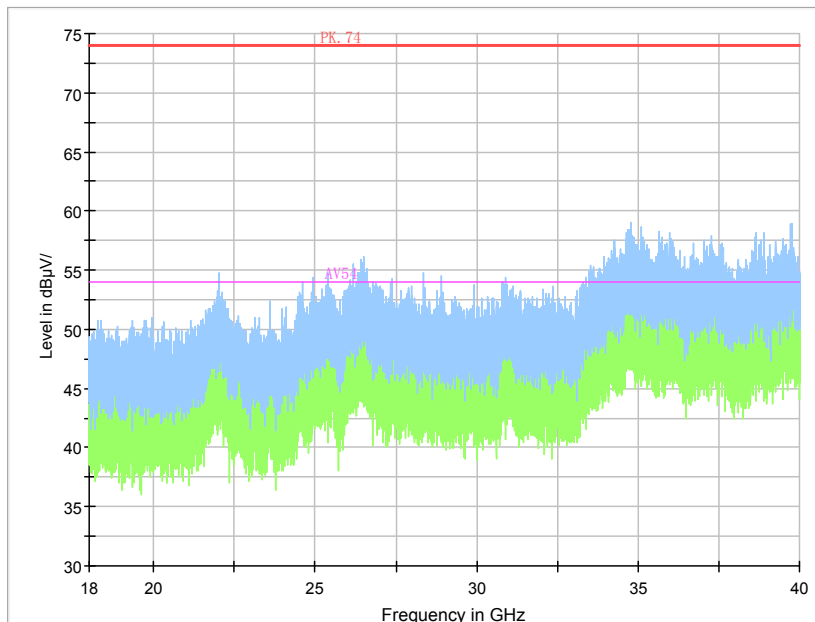

For 802.11n(HT20)

Frequency Range: 30MHz -1GHz
Detector: QP mode

Frequency Range: 1GHz -6GHz
Detector: Av mode and PK mode

Frequency Range: 6GHz -18GHz
Detector: Av mode and PK mode

Frequency Range: 18GHz - 40GHz
Detector: Av mode and PK mode

For 802.11ac

Frequency Range: 30MHz -1GHz
Detector: QP mode

Frequency Range: 1GHz -6GHz
Detector: Av mode and PK mode

Frequency Range: 6GHz -18GHz
Detector: Av mode and PK mode

Frequency Range: 18GHz - 40GHz
Detector: Av mode and PK mode

Carrier frequency (MHz): 5600 MHz
 For 802.11a

Frequency Range: 30MHz -1GHz
 Detector: QP mode

Frequency Range: 1GHz -6GHz
 Detector: Av mode and PK mode

Frequency Range: 6GHz -18GHz
 Detector: Av mode and PK mode