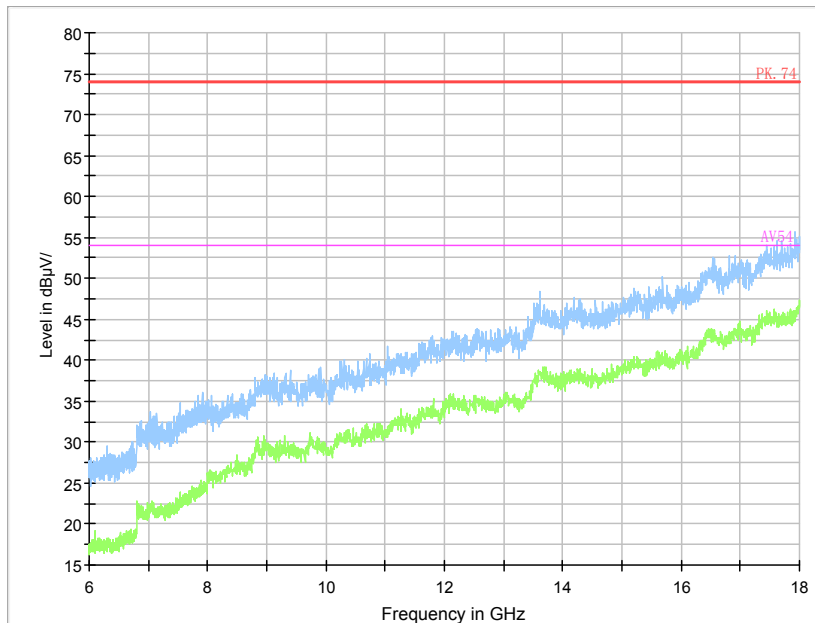

Frequency Range: 18GHz - 40GHz
 Detector: Av mode and PK mode

1

For 802.11n(HT20)

Frequency Range: 30MHz -1GHz
 Detector: QP mode

Frequency Range: 1GHz -6GHz
 Detector: Av mode and PK mode

Frequency Range: 6GHz -18GHz
 Detector: Av mode and PK mode

Frequency Range: 18GHz - 40GHz
 Detector: Av mode and PK mode

For 802.11ac

Frequency Range: 30MHz -1GHz
 Detector: QP mode

Frequency Range: 1GHz -6GHz
 Detector: Av mode and PK mode

Frequency Range: 6GHz -18GHz
Detector: Av mode and PK mode

Frequency Range: 18GHz - 40GHz
Detector: Av mode and PK mode

Carrier frequency (MHz): 5700 MHz
 For 802.11a

Frequency Range: 30MHz -1GHz
 Detector: QP mode

Frequency Range: 1GHz -6GHz
 Detector: Av mode and PK mode