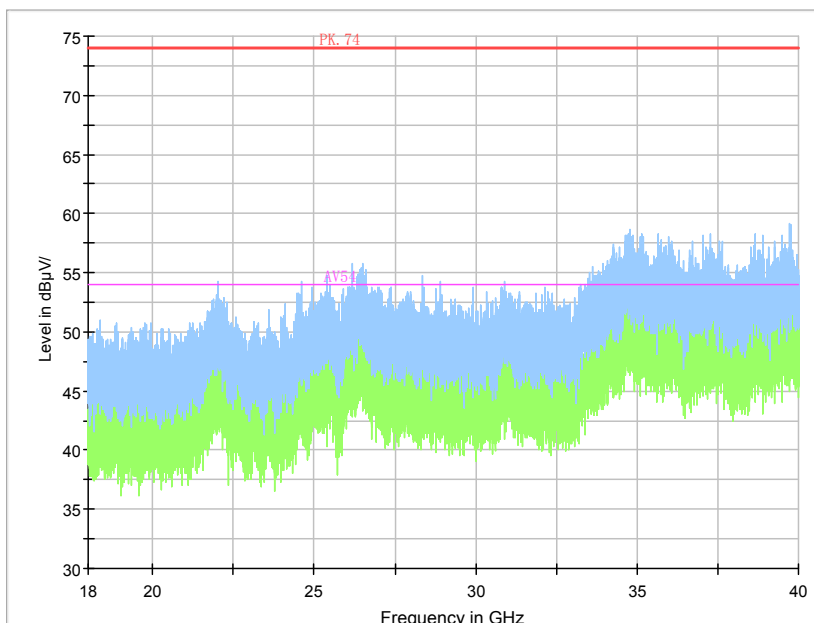

Frequency Range: 6GHz -18GHz
 Detector: Av mode and PK mode

Frequency Range: 18GHz - 40GHz
 Detector: Av mode and PK mode

For 802.11ac

Frequency Range: 30MHz -1GHz
 Detector: QP mode

Frequency Range: 1GHz -6GHz
 Detector: Av mode and PK mode

Frequency Range: 6GHz -18GHz
 Detector: Av mode and PK mode

Frequency Range: 18GHz - 40GHz
 Detector: Av mode and PK mode

Carrier frequency (MHz): 5320 MHz

For 802.11a

Frequency Range: 30MHz -1GHz
 Detector: QP mode