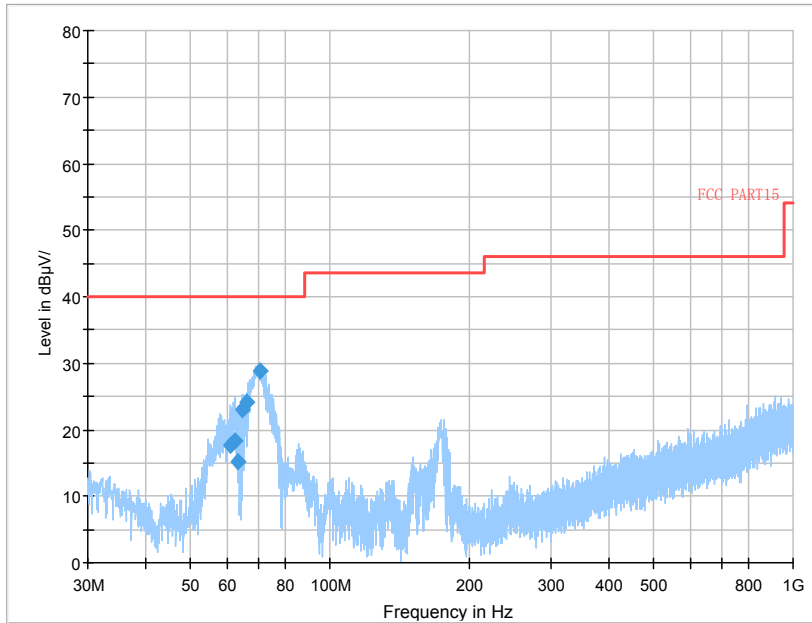

Frequency Range: 6GHz -18GHz
 Detector: Av mode and PK mode

Frequency Range: 18GHz - 40GHz
 Detector: Av mode and PK mode

For 802.11ac

Frequency Range: 30MHz -1GHz
 Detector: QP mode

Frequency Range: 1GHz -6GHz
 Detector: Av mode and PK mode

Frequency Range: 6GHz -18GHz
 Detector: Av mode and PK mode

Frequency Range: 18GHz - 40GHz
 Detector: Av mode and PK mode

Carrier frequency (MHz): 5320 MHz

For 802.11a

Frequency Range: 30MHz -1GHz
 Detector: QP mode