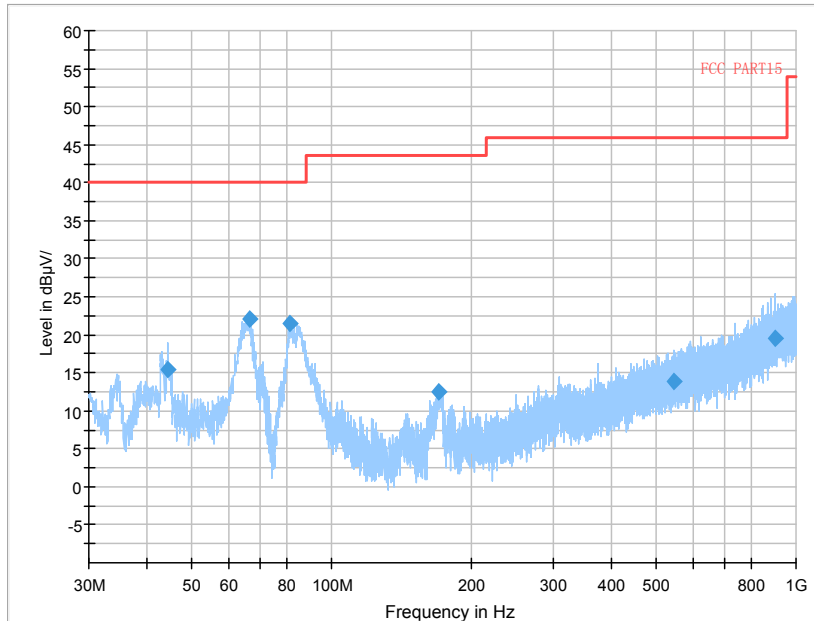

Frequency Range: 6GHz -18GHz
 Detector: Av mode and PK mode

Frequency Range: 18GHz - 40GHz
 Detector: Av mode and PK mode

For 802.11n(HT20)

Frequency Range: 30MHz -1GHz
Detector: QP mode

Frequency Range: 1GHz -6GHz
Detector: Av mode and PK mode

Frequency Range: 6GHz -18GHz
Detector: Av mode and PK mode

Frequency Range: 18GHz - 40GHz
Detector: Av mode and PK mode

For 802.11ac

Frequency Range: 30MHz -1GHz
 Detector: QP mode

Frequency Range: 1GHz -6GHz
 Detector: Av mode and PK mode

Frequency Range: 6GHz -18GHz
Detector: Av mode and PK mode

Frequency Range: 18GHz - 40GHz
Detector: Av mode and PK mode

Carrier frequency (MHz): 5745 MHz
 For 802.11a

Frequency Range: 30MHz -1GHz
 Detector: QP mode