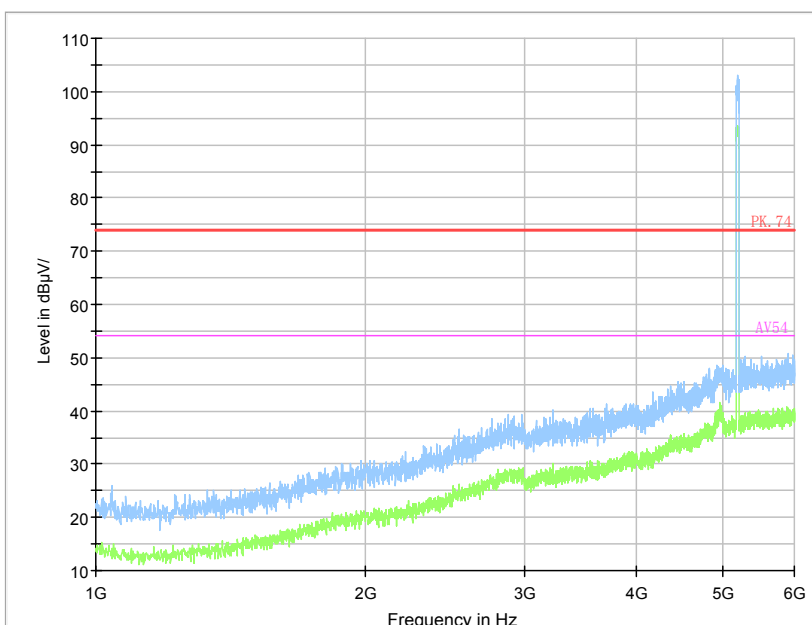

Frequency Range: 18GHz - 40GHz
 Detector: Av mode and PK mode

For 802.11n(HT20)

Frequency Range: 30MHz -1GHz
 Detector: QP mode

Frequency Range: 1GHz -6GHz
 Detector: Av mode and PK mode

Frequency Range: 6GHz -18GHz
Detector: Av mode and PK mode

Frequency Range: 18GHz - 40GHz
Detector: Av mode and PK mode

For 802.11ac

Frequency Range: 30MHz -1GHz
Detector: QP mode

Frequency Range: 1GHz -6GHz
Detector: Av mode and PK mode

Frequency Range: 6GHz -18GHz
 Detector: Av mode and PK mode

Frequency Range: 18GHz - 40GHz
 Detector: Av mode and PK mode

Carrier frequency (MHz): 5190 MHz
 For 802.11n(HT40)

Frequency Range: 30MHz -1GHz
 Detector: QP mode

Frequency Range: 1GHz -6GHz
 Detector: Av mode and PK mode