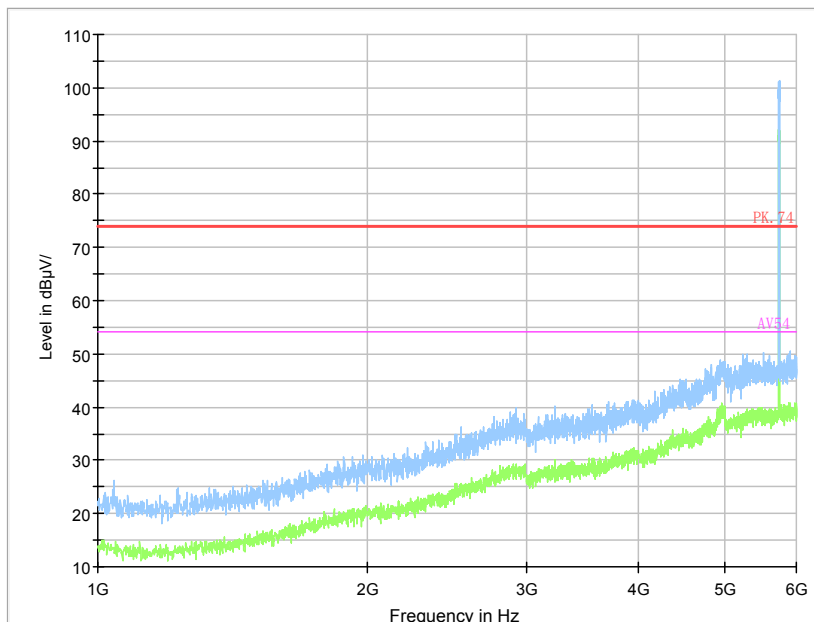

Frequency Range: 6GHz -18GHz
Detector: Av mode and PK mode

Frequency Range: 18GHz - 40GHz
Detector: Av mode and PK mode

Carrier frequency (MHz): 5745 MHz
 For 802.11a

Frequency Range: 30MHz -1GHz
 Detector: QP mode

Frequency Range: 1GHz -6GHz
 Detector: Av mode and PK mode

Frequency Range: 6GHz -18GHz
 Detector: Av mode and PK mode

Frequency Range: 18GHz - 40GHz
 Detector: Av mode and PK mode

For 802.11n(HT20)

Frequency Range: 30MHz -1GHz
 Detector: QP mode

Frequency Range: 1GHz -6GHz
 Detector: Av mode and PK mode

Frequency Range: 6GHz -18GHz
 Detector: Av mode and PK mode

Frequency Range: 18GHz - 40GHz
 Detector: Av mode and PK mode

For 802.11ac

Frequency Range: 30MHz -1GHz
Detector: QP mode