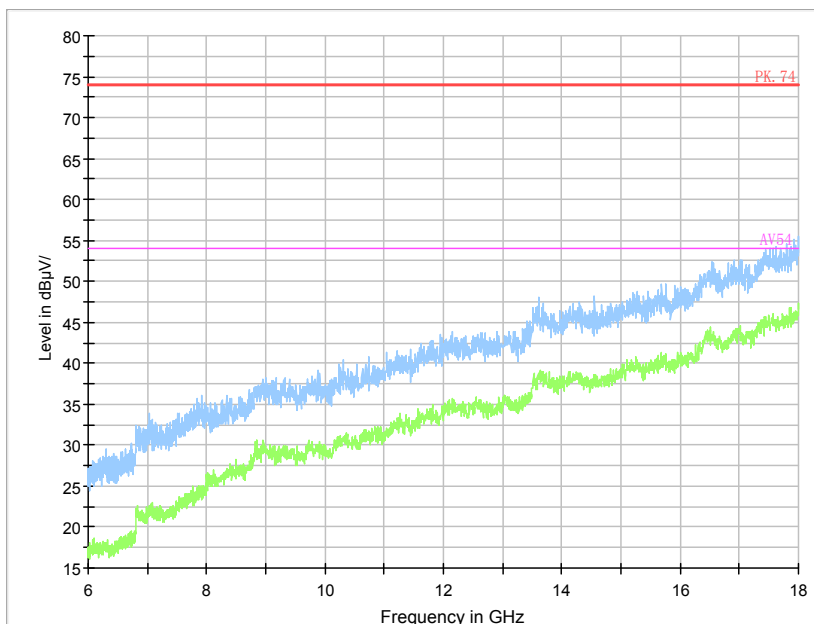

Frequency Range: 6GHz -18GHz
 Detector: Av mode and PK mode

Frequency Range: 18GHz - 40GHz
 Detector: Av mode and PK mode

For 802.11ac

Frequency Range: 30MHz -1GHz
 Detector: QP mode

Frequency Range: 1GHz -6GHz
 Detector: Av mode and PK mode

Frequency Range: 6GHz -18GHz
 Detector: Av mode and PK mode

Frequency Range: 18GHz - 40GHz
 Detector: Av mode and PK mode

Carrier frequency (MHz): 5320 MHz

For 802.11a

Frequency Range: 30MHz -1GHz
 Detector: QP mode