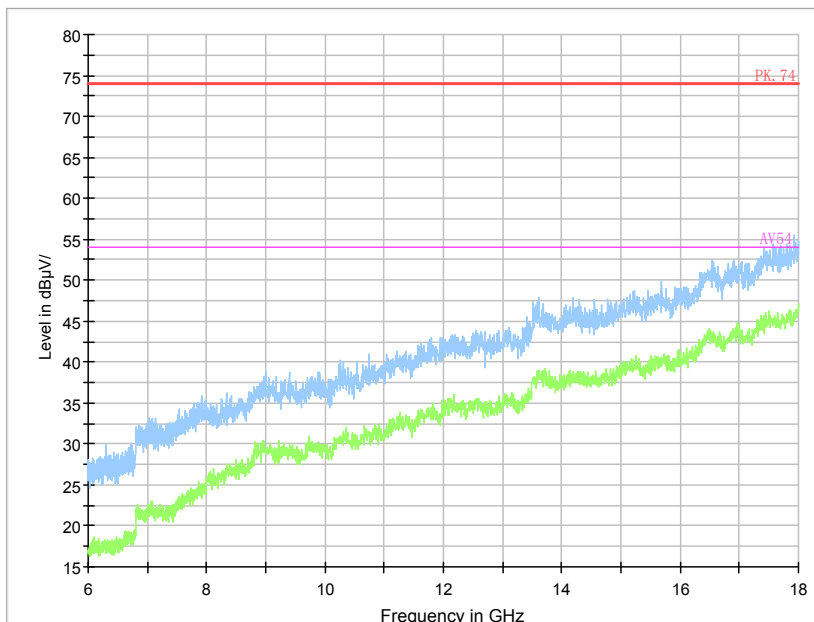

For 802.11n(HT20)

Frequency Range: 30MHz -1GHz
Detector: QP mode

Frequency Range: 1GHz -6GHz
Detector: Av mode and PK mode

Frequency Range: 6GHz -18GHz
Detector: Av mode and PK mode

Frequency Range: 18GHz - 40GHz
Detector: Av mode and PK mode

For 802.11ac

Frequency Range: 30MHz -1GHz
Detector: QP mode

Frequency Range: 1GHz -6GHz
Detector: Av mode and PK mode

Frequency Range: 6GHz -18GHz
Detector: Av mode and PK mode

Frequency Range: 18GHz - 40GHz
Detector: Av mode and PK mode

Carrier frequency (MHz): 5600 MHz
 For 802.11a

Frequency Range: 30MHz -1GHz
 Detector: QP mode

Frequency Range: 1GHz -6GHz
 Detector: Av mode and PK mode

Frequency Range: 6GHz -18GHz
 Detector: Av mode and PK mode