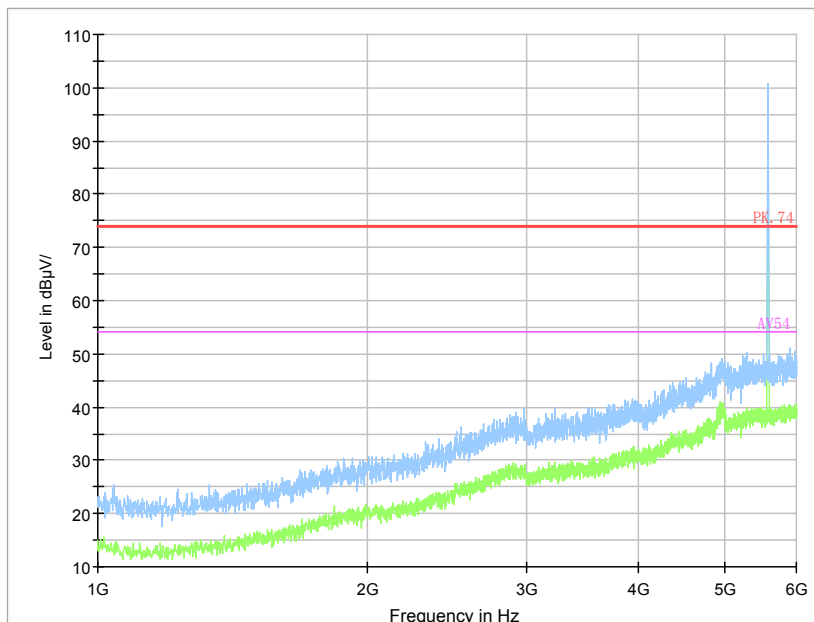

For 802.11ac

Frequency Range: 30MHz -1GHz
Detector: QP mode

Frequency Range: 1GHz -6GHz
Detector: Av mode and PK mode

Frequency Range: 6GHz -18GHz
Detector: Av mode and PK mode

Frequency Range: 18GHz - 40GHz
Detector: Av mode and PK mode

Carrier frequency (MHz): 5600 MHz
 For 802.11a

Frequency Range: 30MHz -1GHz
 Detector: QP mode

Frequency Range: 1GHz -6GHz
 Detector: Av mode and PK mode

Frequency Range: 6GHz -18GHz
 Detector: Av mode and PK mode

Frequency Range: 18GHz - 40GHz
 Detector: Av mode and PK mode

1

For 802.11n(HT20)

Frequency Range: 30MHz -1GHz
 Detector: QP mode

Frequency Range: 1GHz -6GHz
 Detector: Av mode and PK mode

Frequency Range: 6GHz -18GHz
 Detector: Av mode and PK mode