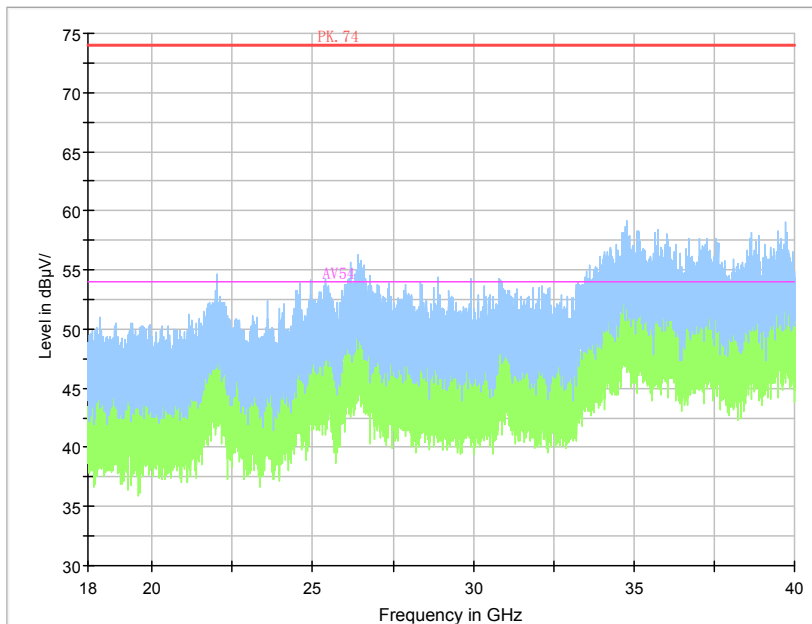

Frequency Range: 6GHz -18GHz
Detector: Av mode and PK mode

Frequency Range: 18GHz - 40GHz
Detector: Av mode and PK mode

For 802.11ac

Frequency Range: 30MHz -1GHz
 Detector: QP mode

Frequency Range: 1GHz -6GHz
 Detector: Av mode and PK mode

Frequency Range: 6GHz -18GHz
Detector: Av mode and PK mode

Frequency Range: 18GHz - 40GHz
Detector: Av mode and PK mode

Carrier frequency (MHz): 5745 MHz
 For 802.11a

Frequency Range: 30MHz -1GHz
 Detector: QP mode

Frequency Range: 1GHz -6GHz
 Detector: Av mode and PK mode

Frequency Range: 6GHz -18GHz
 Detector: Av mode and PK mode

Frequency Range: 18GHz - 40GHz
 Detector: Av mode and PK mode

For 802.11n(HT20)

Frequency Range: 30MHz -1GHz
 Detector: QP mode