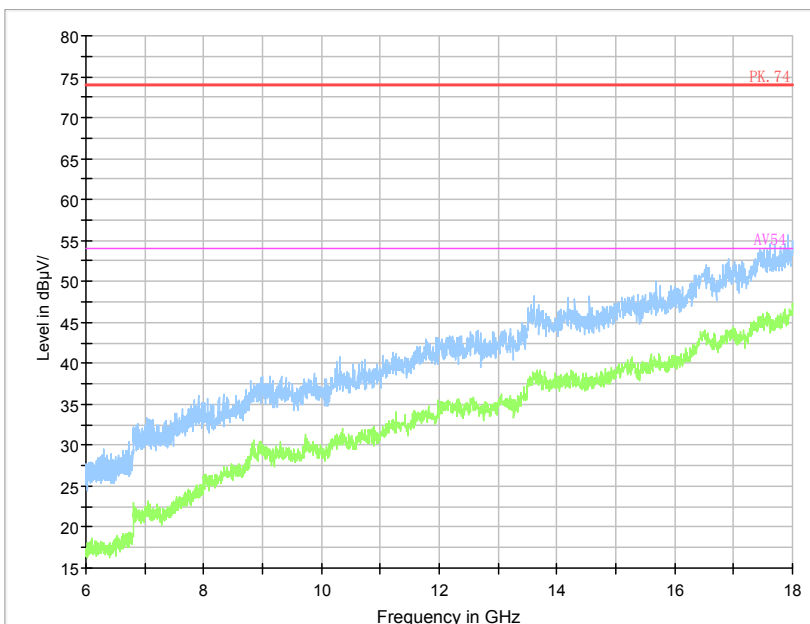

Frequency Range: 18GHz - 40GHz
 Detector: Av mode and PK mode

For 802.11n(HT20)

Frequency Range: 30MHz -1GHz
 Detector: QP mode

Frequency Range: 1GHz -6GHz
 Detector: Av mode and PK mode

Frequency Range: 6GHz -18GHz
Detector: Av mode and PK mode

Frequency Range: 18GHz - 40GHz
Detector: Av mode and PK mode

For 802.11ac

Frequency Range: 30MHz -1GHz
Detector: QP mode

Frequency Range: 1GHz -6GHz
Detector: Av mode and PK mode

Frequency Range: 6GHz -18GHz
 Detector: Av mode and PK mode

Frequency Range: 18GHz - 40GHz
 Detector: Av mode and PK mode

Carrier frequency (MHz): 5190 MHz
 For 802.11n(HT40)

Frequency Range: 30MHz -1GHz
 Detector: QP mode

Frequency Range: 1GHz -6GHz
 Detector: Av mode and PK mode