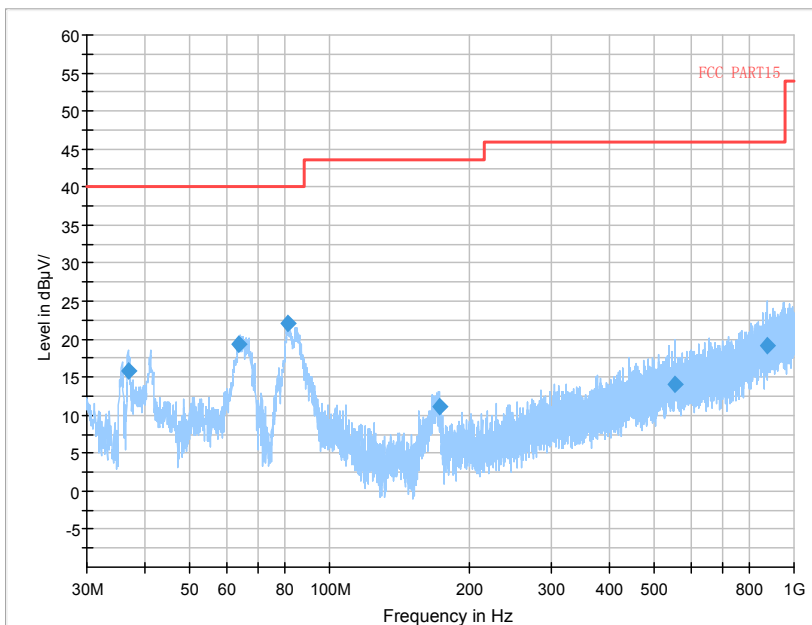

Frequency Range: 18GHz - 40GHz
Detector: Av mode and PK mode

For 802.11ac

Frequency Range: 30MHz -1GHz
Detector: QP mode

Frequency Range: 1GHz -6GHz
Detector: Av mode and PK mode

Frequency Range: 6GHz -18GHz
 Detector: Av mode and PK mode

Frequency Range: 18GHz - 40GHz
 Detector: Av mode and PK mode

Carrier frequency (MHz): 5190 MHz
 For 802.11n(HT40)

Frequency Range: 30MHz -1GHz
 Detector: QP mode

Frequency Range: 1GHz -6GHz
 Detector: Av mode and PK mode

Frequency Range: 6GHz -18GHz
 Detector: Av mode and PK mode

Frequency Range: 18GHz - 40GHz
 Detector: Av mode and PK mode

For 802.11ac

Frequency Range: 30MHz -1GHz
 Detector: QP mode

Frequency Range: 1GHz -6GHz
 Detector: Av mode and PK mode