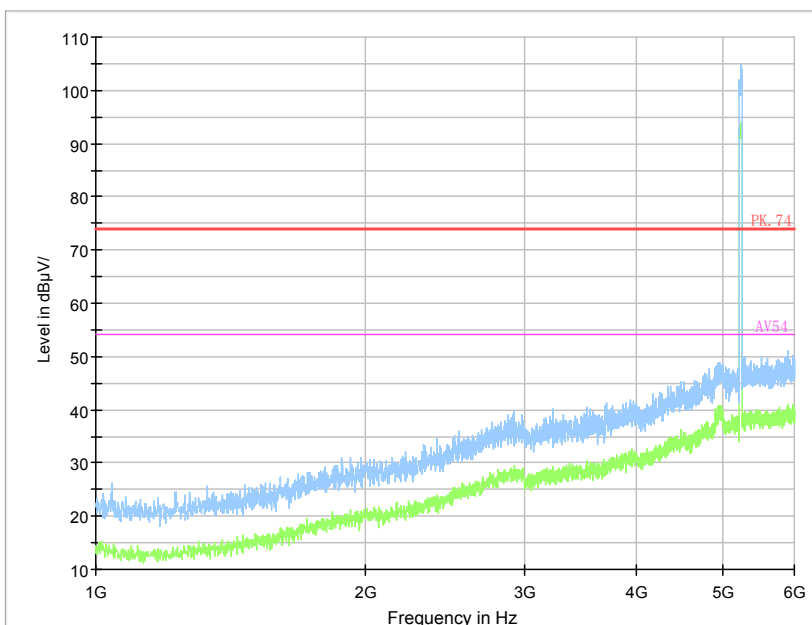

Frequency Range: 6GHz -18GHz
 Detector: Av mode and PK mode

Frequency Range: 18GHz - 40GHz
 Detector: Av mode and PK mode

For 802.11ac

Frequency Range: 30MHz -1GHz
 Detector: QP mode

Frequency Range: 1GHz -6GHz
 Detector: Av mode and PK mode

Frequency Range: 6GHz -18GHz
 Detector: Av mode and PK mode

Frequency Range: 18GHz - 40GHz
 Detector: Av mode and PK mode

Carrier frequency (MHz): 5230 MHz
 For 802.11n(HT40)

Frequency Range: 30MHz -1GHz
 Detector: QP mode

Frequency Range: 1GHz -6GHz
 Detector: Av mode and PK mode