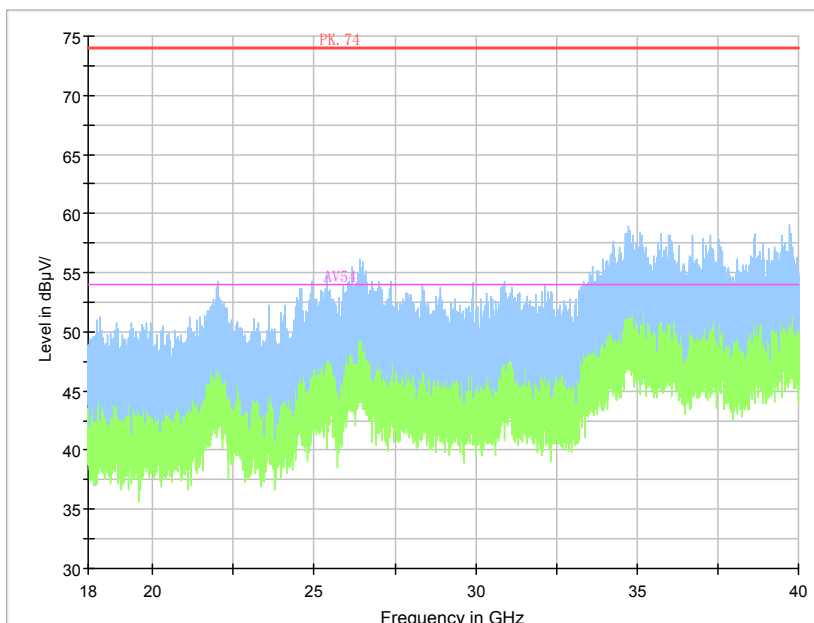

Frequency Range: 6GHz -18GHz
 Detector: Av mode and PK mode

Frequency Range: 18GHz - 40GHz
 Detector: Av mode and PK mode

Carrier frequency (MHz): 5320 MHz

For 802.11a

Frequency Range: 30MHz -1GHz
 Detector: QP mode

Frequency Range: 1GHz -6GHz
 Detector: Av mode and PK mode

Frequency Range: 6GHz -18GHz
 Detector: Av mode and PK mode

Frequency Range: 18GHz - 40GHz
 Detector: Av mode and PK mode

For 802.11n(HT20)

Frequency Range: 30MHz -1GHz
 Detector: QP mode

Frequency Range: 1GHz -6GHz
 Detector: Av mode and PK mode

Frequency Range: 6GHz -18GHz
 Detector: Av mode and PK mode

Frequency Range: 18GHz - 40GHz
 Detector: Av mode and PK mode

For 802.11ac

Frequency Range: 30MHz -1GHz
 Detector: QP mode