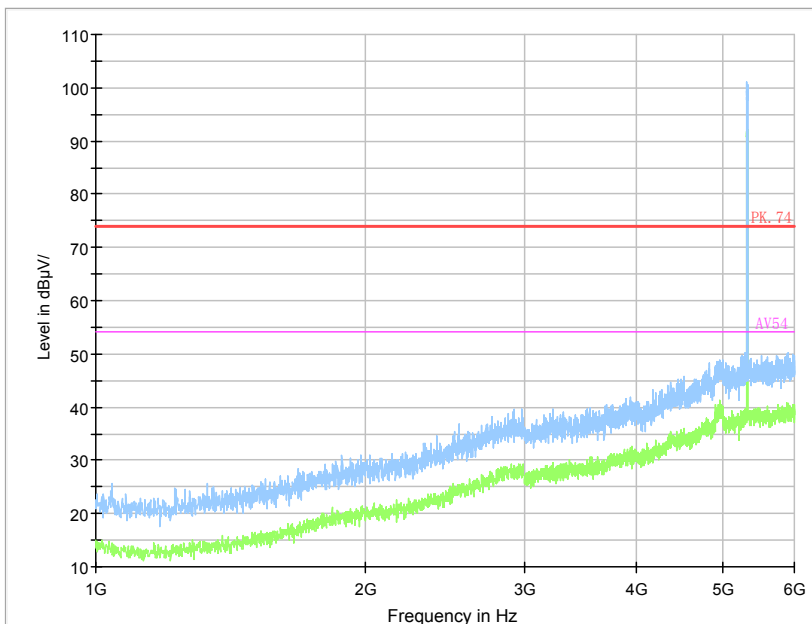

Frequency Range: 6GHz -18GHz
 Detector: Av mode and PK mode

Frequency Range: 18GHz - 40GHz
 Detector: Av mode and PK mode

For 802.11ac

Frequency Range: 30MHz -1GHz
 Detector: QP mode

Frequency Range: 1GHz -6GHz
 Detector: Av mode and PK mode

Frequency Range: 6GHz -18GHz
 Detector: Av mode and PK mode

Frequency Range: 18GHz - 40GHz
 Detector: Av mode and PK mode

Carrier frequency (MHz): 5320 MHz

For 802.11a

Frequency Range: 30MHz -1GHz
 Detector: QP mode

Frequency Range: 1GHz -6GHz
 Detector: Av mode and PK mode

Frequency Range: 6GHz -18GHz
 Detector: Av mode and PK mode

Frequency Range: 18GHz - 40GHz
 Detector: Av mode and PK mode

For 802.11n(HT20)

Frequency Range: 30MHz -1GHz
 Detector: QP mode