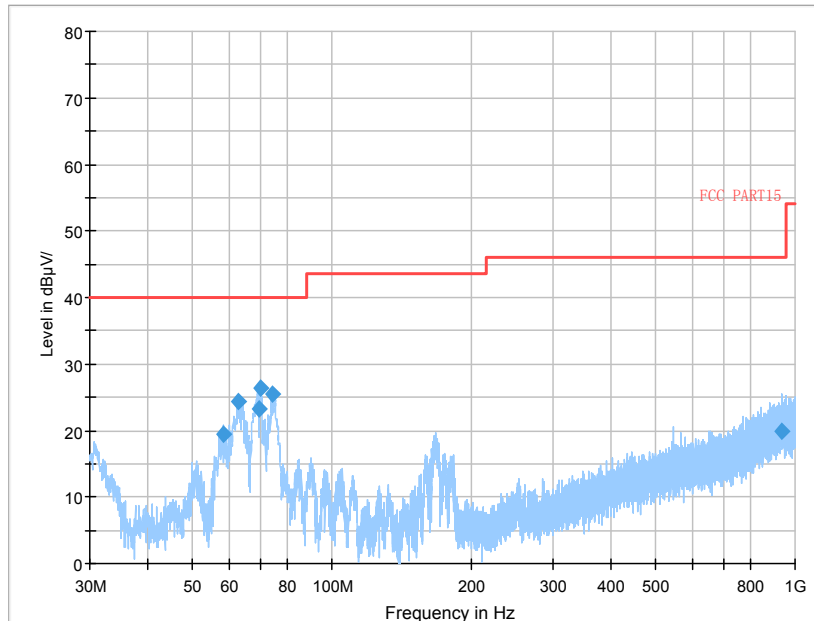

For 802.11ac

Frequency Range: 30MHz -1GHz
Detector: QP mode

Frequency Range: 1GHz -6GHz
Detector: Av mode and PK mode

Frequency Range: 6GHz -18GHz
Detector: Av mode and PK mode

Frequency Range: 18GHz - 40GHz
Detector: Av mode and PK mode

Carrier frequency (MHz): 5600 MHz
 For 802.11a

Frequency Range: 30MHz -1GHz
 Detector: QP mode

Frequency Range: 1GHz -6GHz
 Detector: Av mode and PK mode

Frequency Range: 6GHz -18GHz
 Detector: Av mode and PK mode

Frequency Range: 18GHz - 40GHz
 Detector: Av mode and PK mode

1

For 802.11n(HT20)

Frequency Range: 30MHz -1GHz
 Detector: QP mode

Frequency Range: 1GHz -6GHz
 Detector: Av mode and PK mode

Frequency Range: 6GHz -18GHz
 Detector: Av mode and PK mode