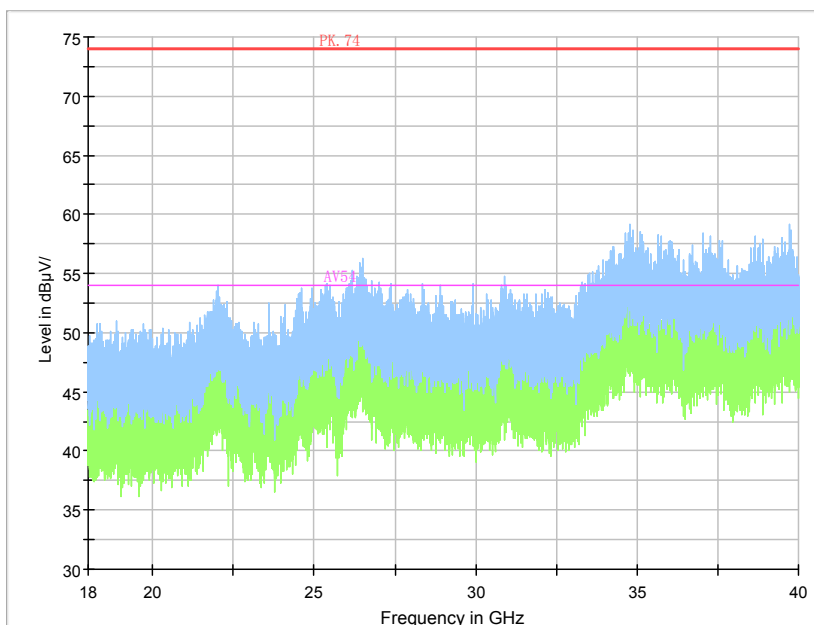

Frequency Range: 6GHz -18GHz
 Detector: Av mode and PK mode

Frequency Range: 18GHz - 40GHz
 Detector: Av mode and PK mode

For 802.11ac

Frequency Range: 30MHz -1GHz
 Detector: QP mode

Frequency Range: 1GHz -6GHz
 Detector: Av mode and PK mode

Frequency Range: 6GHz -18GHz
 Detector: Av mode and PK mode

Frequency Range: 18GHz - 40GHz
 Detector: Av mode and PK mode

Carrier frequency (MHz): 5320 MHz

For 802.11a

Frequency Range: 30MHz -1GHz
 Detector: QP mode