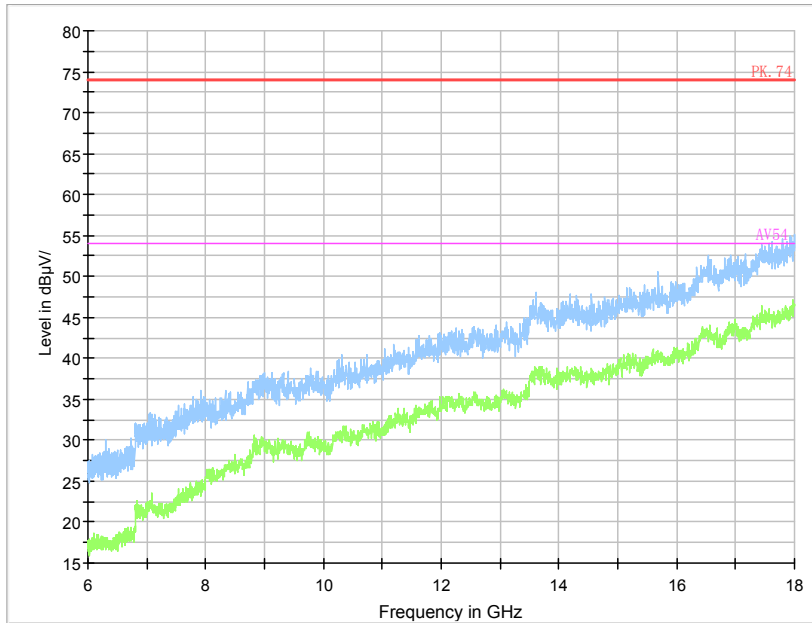

Frequency Range: 18GHz - 40GHz
Detector: Av mode and PK mode

Carrier frequency (MHz): 5700 MHz
 For 802.11a

Frequency Range: 30MHz -1GHz
 Detector: QP mode

Frequency Range: 1GHz -6GHz
 Detector: Av mode and PK mode

Frequency Range: 6GHz -18GHz
 Detector: Av mode and PK mode

Frequency Range: 18GHz - 40GHz
 Detector: Av mode and PK mode

For 802.11n(HT20)

Frequency Range: 30MHz -1GHz
Detector: QP mode

Frequency Range: 1GHz -6GHz
Detector: Av mode and PK mode

Frequency Range: 6GHz -18GHz
Detector: Av mode and PK mode

Frequency Range: 18GHz - 40GHz
Detector: Av mode and PK mode

For 802.11ac

Frequency Range: 30MHz -1GHz
 Detector: QP mode

Frequency Range: 1GHz -6GHz
 Detector: Av mode and PK mode