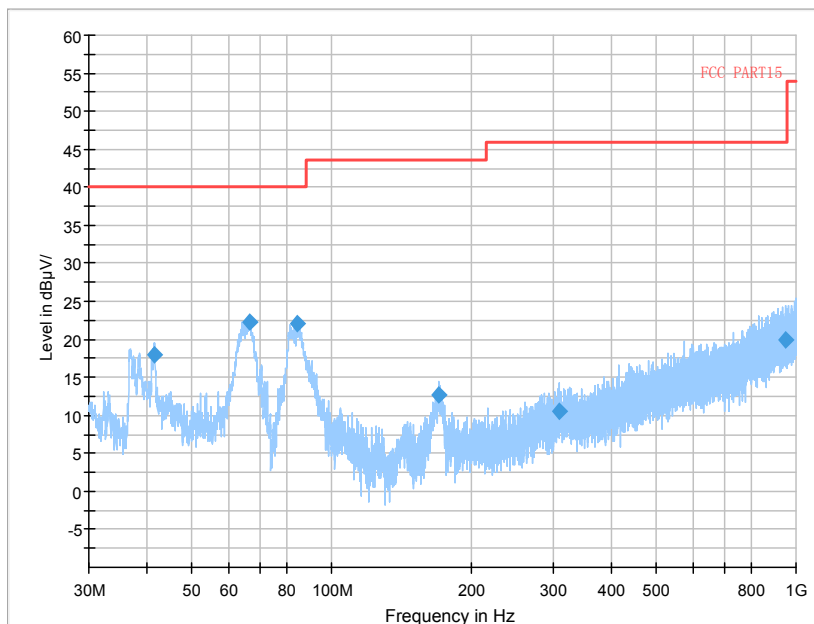

Frequency Range: 6GHz -18GHz
Detector: Av mode and PK mode

Frequency Range: 18GHz - 40GHz
Detector: Av mode and PK mode

Carrier frequency (MHz): 5745 MHz
 For 802.11a

Frequency Range: 30MHz -1GHz
 Detector: QP mode

Frequency Range: 1GHz -6GHz
 Detector: Av mode and PK mode

Frequency Range: 6GHz -18GHz
 Detector: Av mode and PK mode

Frequency Range: 18GHz - 40GHz
 Detector: Av mode and PK mode

For 802.11n(HT20)

Frequency Range: 30MHz -1GHz
 Detector: QP mode

Frequency Range: 1GHz -6GHz
 Detector: Av mode and PK mode

Frequency Range: 6GHz -18GHz
 Detector: Av mode and PK mode

Frequency Range: 18GHz - 40GHz
 Detector: Av mode and PK mode

For 802.11ac

Frequency Range: 30MHz -1GHz
Detector: QP mode