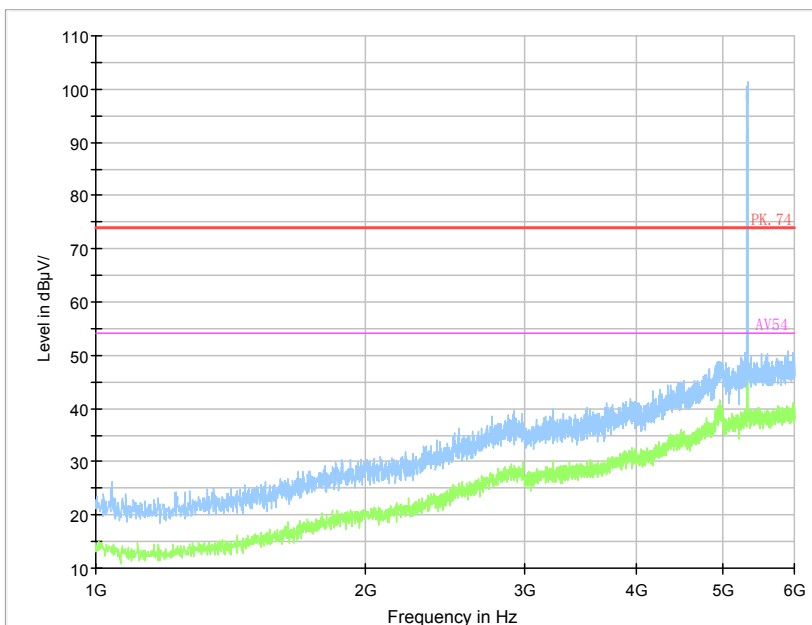

Frequency Range: 6GHz -18GHz
 Detector: Av mode and PK mode

Frequency Range: 18GHz - 40GHz
 Detector: Av mode and PK mode

Carrier frequency (MHz): 5320 MHz

For 802.11a

Frequency Range: 30MHz -1GHz
 Detector: QP mode

Frequency Range: 1GHz -6GHz
 Detector: Av mode and PK mode

Frequency Range: 6GHz -18GHz
 Detector: Av mode and PK mode

Frequency Range: 18GHz - 40GHz
 Detector: Av mode and PK mode

For 802.11n(HT20)

Frequency Range: 30MHz -1GHz
 Detector: QP mode

Frequency Range: 1GHz -6GHz
 Detector: Av mode and PK mode

Frequency Range: 6GHz -18GHz
 Detector: Av mode and PK mode

Frequency Range: 18GHz - 40GHz
 Detector: Av mode and PK mode

For 802.11ac

Frequency Range: 30MHz -1GHz
 Detector: QP mode