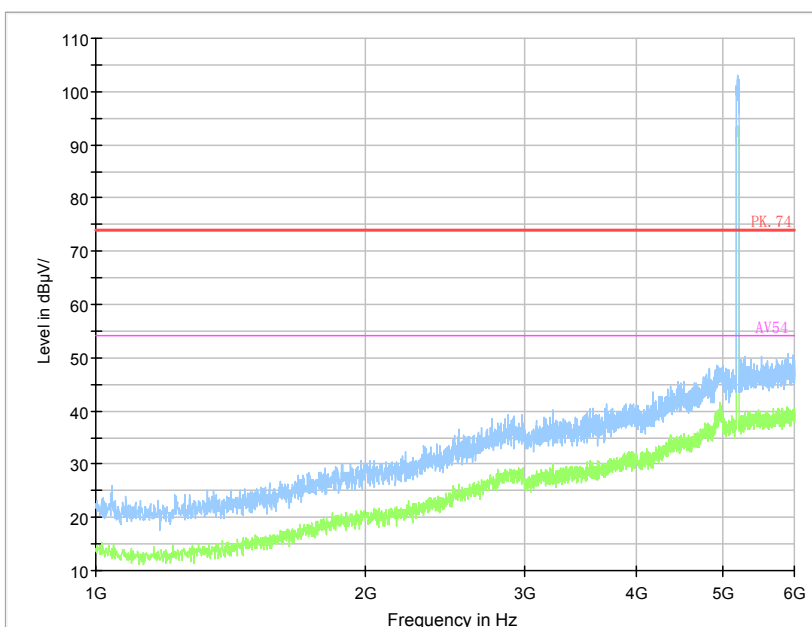

Frequency Range: 18GHz - 40GHz
 Detector: Av mode and PK mode

Carrier frequency (MHz): 5190 MHz
 For 802.11n(HT40)

Frequency Range: 30MHz -1GHz
 Detector: QP mode

Frequency Range: 1GHz -6GHz
 Detector: Av mode and PK mode

Frequency Range: 6GHz -18GHz
 Detector: Av mode and PK mode

Frequency Range: 18GHz - 40GHz
 Detector: Av mode and PK mode

For 802.11ac

Frequency Range: 30MHz -1GHz
 Detector: QP mode

Frequency Range: 1GHz -6GHz
 Detector: Av mode and PK mode

Frequency Range: 6GHz -18GHz
 Detector: Av mode and PK mode

Frequency Range: 18GHz - 40GHz
 Detector: Av mode and PK mode

Carrier frequency (MHz): 5230 MHz
 For 802.11n(HT40)

Frequency Range: 30MHz -1GHz
 Detector: QP mode

Frequency Range: 1GHz -6GHz
 Detector: Av mode and PK mode