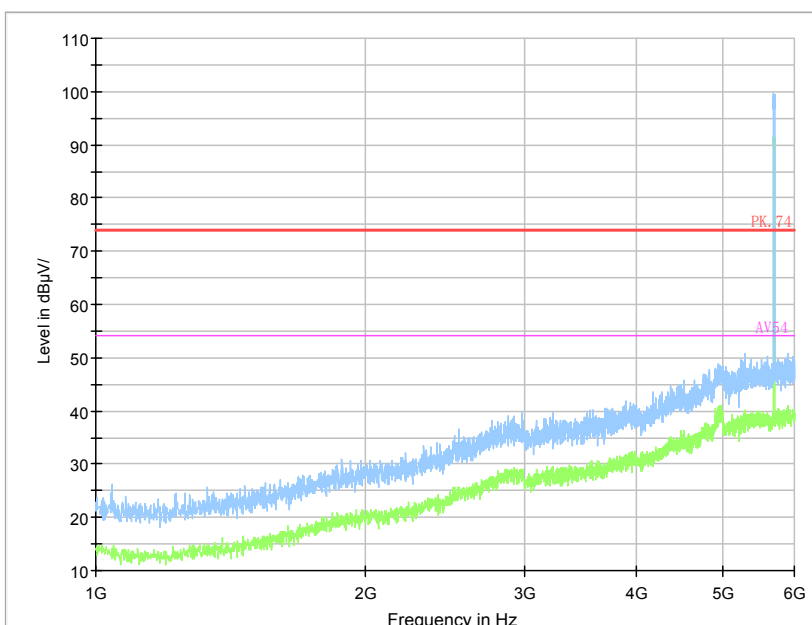

Frequency Range: 18GHz - 40GHz
 Detector: Av mode and PK mode

1

For 802.11n(HT20)

Frequency Range: 30MHz -1GHz
 Detector: QP mode

Frequency Range: 1GHz -6GHz
 Detector: Av mode and PK mode

Frequency Range: 6GHz -18GHz
 Detector: Av mode and PK mode

Frequency Range: 18GHz - 40GHz
 Detector: Av mode and PK mode

For 802.11ac

Frequency Range: 30MHz -1GHz
 Detector: QP mode

Frequency Range: 1GHz -6GHz
 Detector: Av mode and PK mode

Frequency Range: 6GHz -18GHz
Detector: Av mode and PK mode

Frequency Range: 18GHz - 40GHz
Detector: Av mode and PK mode

Carrier frequency (MHz): 5700 MHz
 For 802.11a

Frequency Range: 30MHz -1GHz
 Detector: QP mode

Frequency Range: 1GHz -6GHz
 Detector: Av mode and PK mode