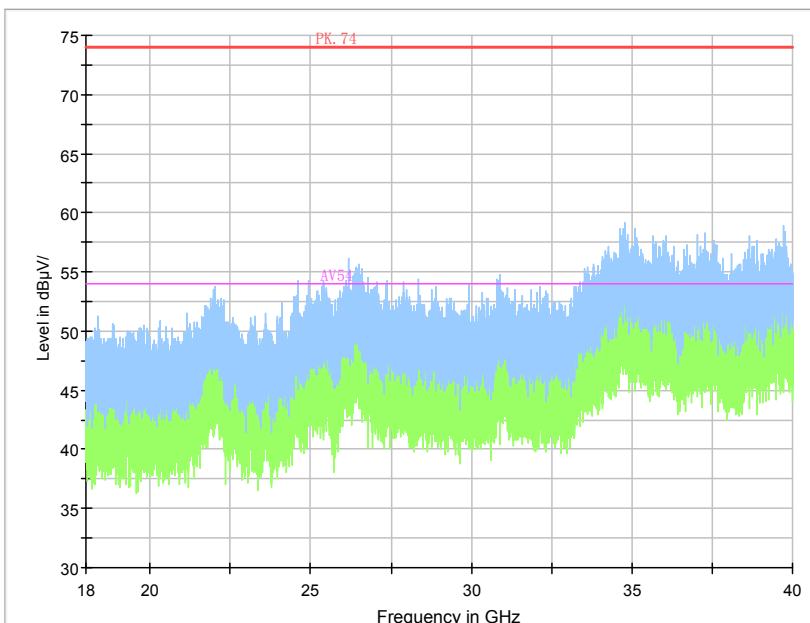

Frequency Range: 18GHz - 40GHz
 Detector: Av mode and PK mode

For 802.11n(HT20)

Frequency Range: 30MHz -1GHz
 Detector: QP mode

Frequency Range: 1GHz -6GHz
 Detector: Av mode and PK mode

Frequency Range: 6GHz -18GHz
Detector: Av mode and PK mode

Frequency Range: 18GHz - 40GHz
Detector: Av mode and PK mode

For 802.11ac

Frequency Range: 30MHz -1GHz
Detector: QP mode

Frequency Range: 1GHz -6GHz
Detector: Av mode and PK mode

Frequency Range: 6GHz -18GHz
 Detector: Av mode and PK mode

Frequency Range: 18GHz - 40GHz
 Detector: Av mode and PK mode

Carrier frequency (MHz): 5190 MHz
 For 802.11n(HT40)

Frequency Range: 30MHz -1GHz
 Detector: QP mode

Frequency Range: 1GHz -6GHz
 Detector: Av mode and PK mode