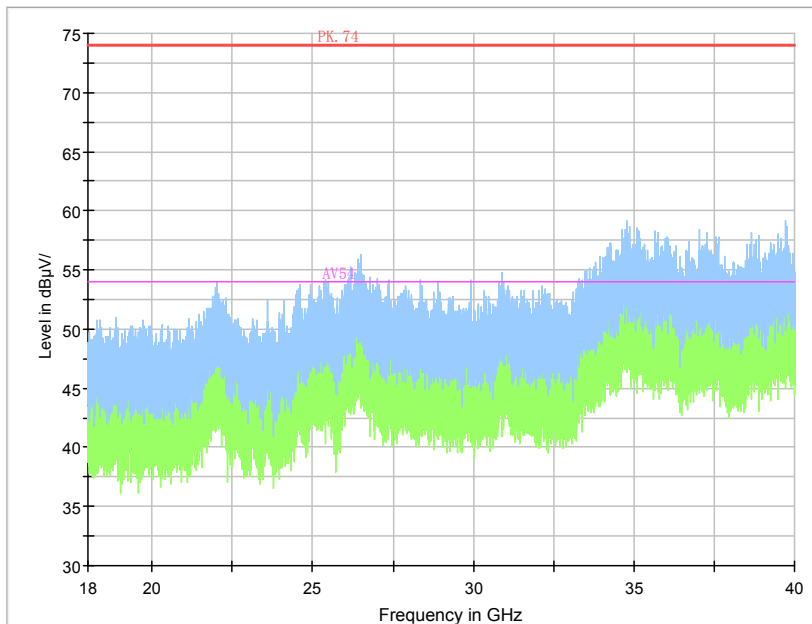

Frequency Range: 18GHz - 40GHz
Detector: Av mode and PK mode

Carrier frequency (MHz): 5700 MHz
 For 802.11a

Frequency Range: 30MHz -1GHz
 Detector: QP mode

Frequency Range: 1GHz -6GHz
 Detector: Av mode and PK mode

Frequency Range: 6GHz -18GHz
 Detector: Av mode and PK mode

Frequency Range: 18GHz - 40GHz
 Detector: Av mode and PK mode

For 802.11n(HT20)

Frequency Range: 30MHz -1GHz
Detector: QP mode

Frequency Range: 1GHz -6GHz
Detector: Av mode and PK mode

Frequency Range: 6GHz -18GHz
Detector: Av mode and PK mode

Frequency Range: 18GHz - 40GHz
Detector: Av mode and PK mode

For 802.11ac

Frequency Range: 30MHz -1GHz
 Detector: QP mode

Frequency Range: 1GHz -6GHz
 Detector: Av mode and PK mode