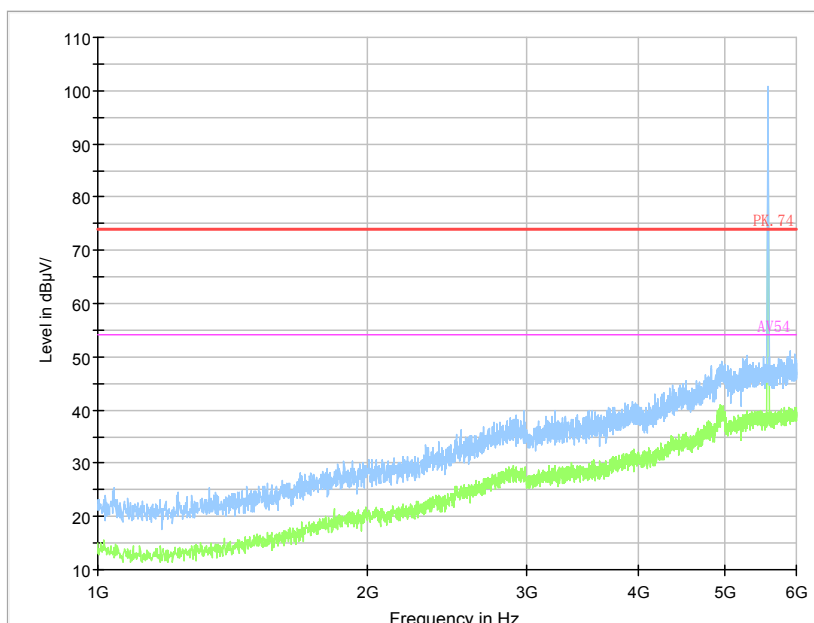

For 802.11n(HT20)

Frequency Range: 30MHz -1GHz
Detector: QP mode

Frequency Range: 1GHz -6GHz
Detector: Av mode and PK mode

Frequency Range: 6GHz -18GHz
Detector: Av mode and PK mode

Frequency Range: 18GHz - 40GHz
Detector: Av mode and PK mode

For 802.11ac

Frequency Range: 30MHz -1GHz
Detector: QP mode

Frequency Range: 1GHz -6GHz
Detector: Av mode and PK mode

Frequency Range: 6GHz -18GHz
Detector: Av mode and PK mode

Frequency Range: 18GHz - 40GHz
Detector: Av mode and PK mode

Carrier frequency (MHz): 5600 MHz
 For 802.11a

Frequency Range: 30MHz -1GHz
 Detector: QP mode

Frequency Range: 1GHz -6GHz
 Detector: Av mode and PK mode

Frequency Range: 6GHz -18GHz
 Detector: Av mode and PK mode