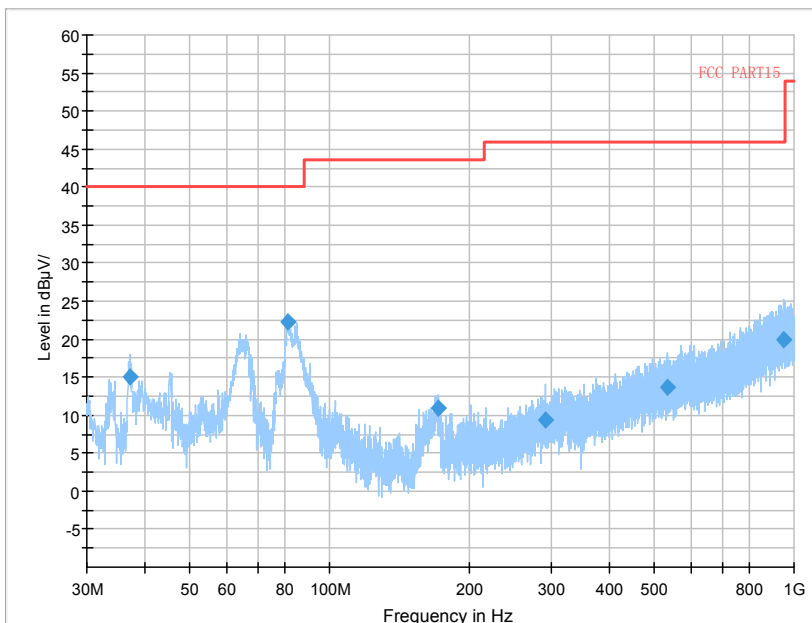

Frequency Range: 18GHz - 40GHz
 Detector: Av mode and PK mode

For 802.11n(HT20)

Frequency Range: 30MHz -1GHz
 Detector: QP mode

Frequency Range: 1GHz -6GHz
 Detector: Av mode and PK mode

Frequency Range: 6GHz -18GHz
Detector: Av mode and PK mode

Frequency Range: 18GHz - 40GHz
Detector: Av mode and PK mode

For 802.11ac

Frequency Range: 30MHz -1GHz
Detector: QP mode

Frequency Range: 1GHz -6GHz
Detector: Av mode and PK mode

Frequency Range: 6GHz -18GHz
 Detector: Av mode and PK mode

Frequency Range: 18GHz - 40GHz
 Detector: Av mode and PK mode

Carrier frequency (MHz): 5190 MHz
 For 802.11n(HT40)

Frequency Range: 30MHz -1GHz
 Detector: QP mode

Frequency Range: 1GHz -6GHz
 Detector: Av mode and PK mode