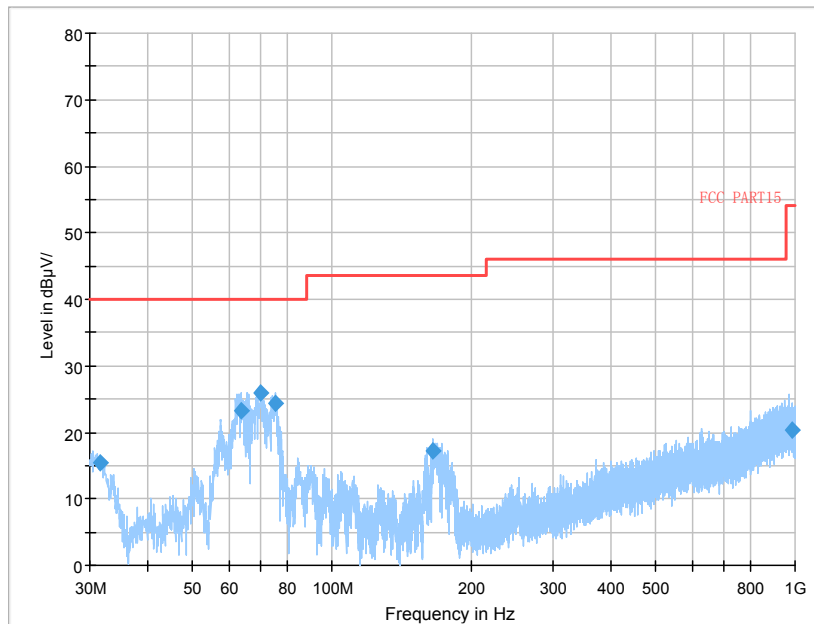

Carrier frequency (MHz): 5600 MHz
 For 802.11a

Frequency Range: 30MHz -1GHz
 Detector: QP mode

Frequency Range: 1GHz -6GHz
 Detector: Av mode and PK mode

Frequency Range: 6GHz -18GHz
 Detector: Av mode and PK mode

Frequency Range: 18GHz - 40GHz
 Detector: Av mode and PK mode

1

For 802.11n(HT20)

Frequency Range: 30MHz -1GHz
 Detector: QP mode

Frequency Range: 1GHz -6GHz
 Detector: Av mode and PK mode

Frequency Range: 6GHz -18GHz
 Detector: Av mode and PK mode

Frequency Range: 18GHz - 40GHz
 Detector: Av mode and PK mode

For 802.11ac

Frequency Range: 30MHz -1GHz
 Detector: QP mode

Frequency Range: 1GHz -6GHz
 Detector: Av mode and PK mode

Frequency Range: 6GHz -18GHz
Detector: Av mode and PK mode