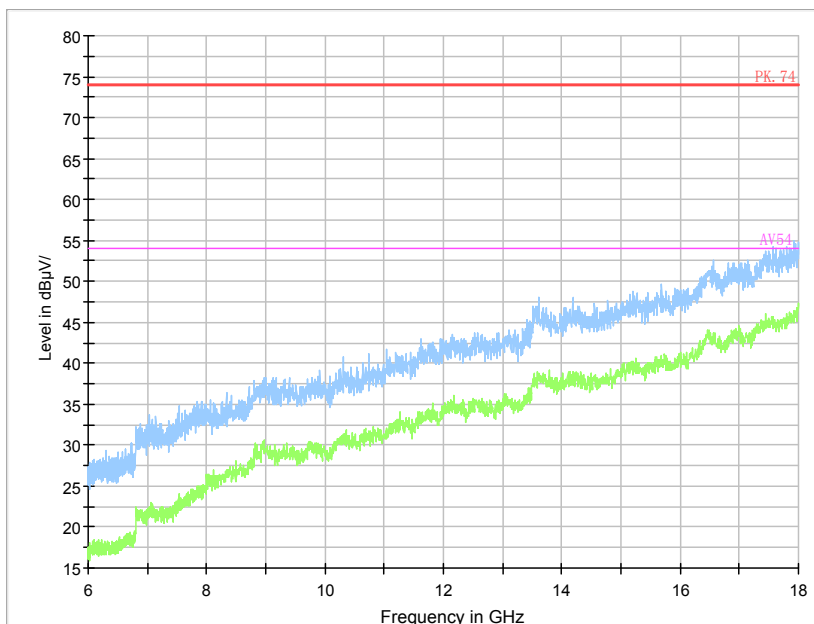

Carrier frequency (MHz): 5600 MHz
 For 802.11a

Frequency Range: 30MHz -1GHz
 Detector: QP mode

Frequency Range: 1GHz -6GHz
 Detector: Av mode and PK mode

Frequency Range: 6GHz -18GHz
 Detector: Av mode and PK mode

Frequency Range: 18GHz - 40GHz
 Detector: Av mode and PK mode

1

For 802.11n(HT20)

Frequency Range: 30MHz -1GHz
 Detector: QP mode

Frequency Range: 1GHz -6GHz
 Detector: Av mode and PK mode

Frequency Range: 6GHz -18GHz
 Detector: Av mode and PK mode

Frequency Range: 18GHz - 40GHz
 Detector: Av mode and PK mode

For 802.11ac

Frequency Range: 30MHz -1GHz
 Detector: QP mode

Frequency Range: 1GHz -6GHz
 Detector: Av mode and PK mode

Frequency Range: 6GHz -18GHz
Detector: Av mode and PK mode