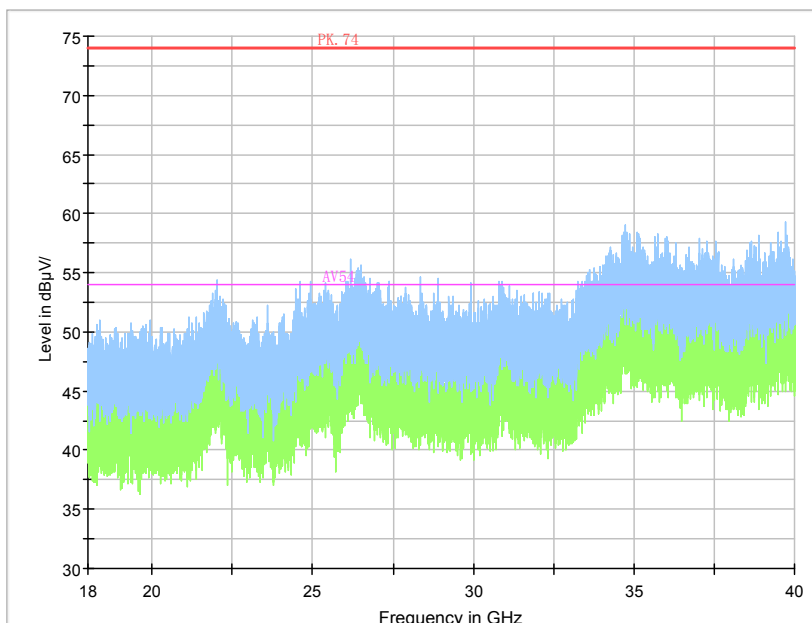

Frequency Range: 6GHz -18GHz
Detector: Av mode and PK mode

Frequency Range: 18GHz - 40GHz
Detector: Av mode and PK mode

Carrier frequency (MHz): 5745 MHz
 For 802.11a

Frequency Range: 30MHz -1GHz
 Detector: QP mode

Frequency Range: 1GHz -6GHz
 Detector: Av mode and PK mode

Frequency Range: 6GHz -18GHz
 Detector: Av mode and PK mode

Frequency Range: 18GHz - 40GHz
 Detector: Av mode and PK mode

For 802.11n(HT20)

Frequency Range: 30MHz -1GHz
 Detector: QP mode

Frequency Range: 1GHz -6GHz
 Detector: Av mode and PK mode

Frequency Range: 6GHz -18GHz
 Detector: Av mode and PK mode

Frequency Range: 18GHz - 40GHz
 Detector: Av mode and PK mode

For 802.11ac

Frequency Range: 30MHz -1GHz
Detector: QP mode