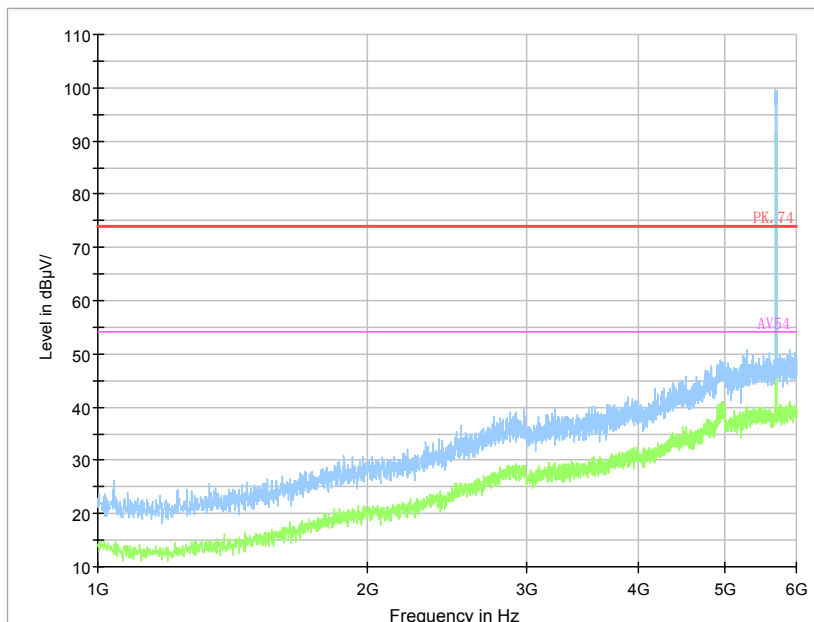

Frequency Range: 18GHz - 40GHz
Detector: Av mode and PK mode

Carrier frequency (MHz): 5700 MHz
 For 802.11a

Frequency Range: 30MHz -1GHz
 Detector: QP mode

Frequency Range: 1GHz -6GHz
 Detector: Av mode and PK mode

Frequency Range: 6GHz -18GHz
 Detector: Av mode and PK mode

Frequency Range: 18GHz - 40GHz
 Detector: Av mode and PK mode

For 802.11n(HT20)

Frequency Range: 30MHz -1GHz
Detector: QP mode

Frequency Range: 1GHz -6GHz
Detector: Av mode and PK mode

Frequency Range: 6GHz -18GHz
Detector: Av mode and PK mode

Frequency Range: 18GHz - 40GHz
Detector: Av mode and PK mode

For 802.11ac

Frequency Range: 30MHz -1GHz
 Detector: QP mode

Frequency Range: 1GHz -6GHz
 Detector: Av mode and PK mode