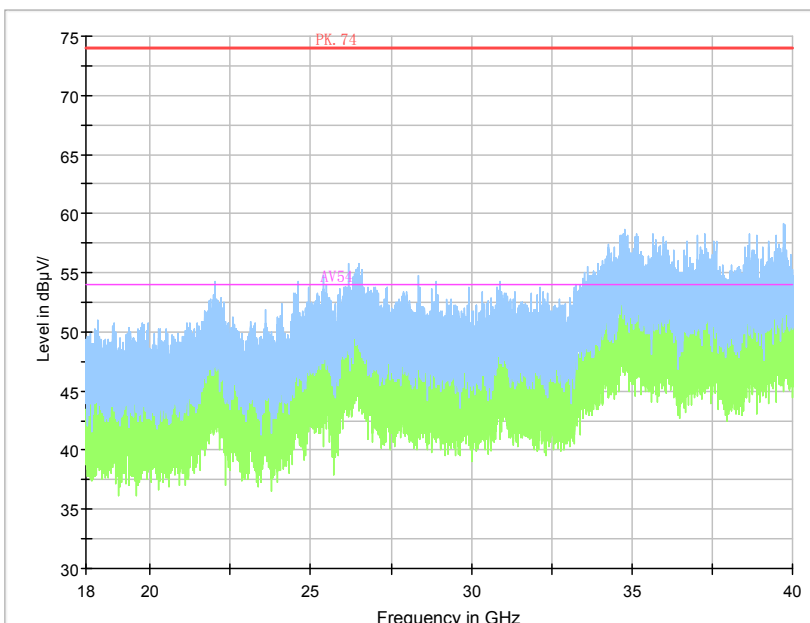

Frequency Range: 18GHz - 40GHz
Detector: Av mode and PK mode

Carrier frequency (MHz): 5700 MHz
 For 802.11a

Frequency Range: 30MHz -1GHz
 Detector: QP mode

Frequency Range: 1GHz -6GHz
 Detector: Av mode and PK mode

Frequency Range: 6GHz -18GHz
 Detector: Av mode and PK mode

Frequency Range: 18GHz - 40GHz
 Detector: Av mode and PK mode

For 802.11n(HT20)

Frequency Range: 30MHz -1GHz
Detector: QP mode

Frequency Range: 1GHz -6GHz
Detector: Av mode and PK mode