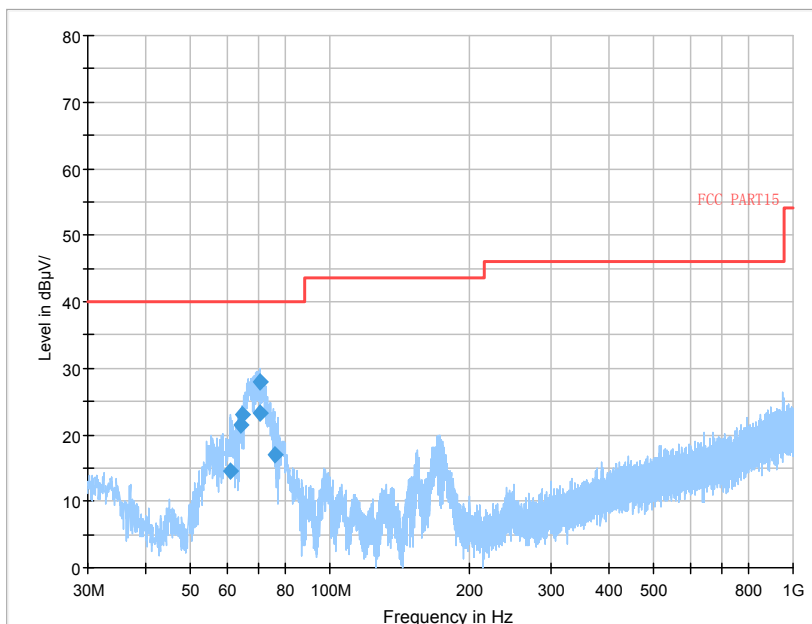

Frequency Range: 6GHz -18GHz
 Detector: Av mode and PK mode

Frequency Range: 18GHz - 40GHz
 Detector: Av mode and PK mode

Carrier frequency (MHz): 5320 MHz

For 802.11a

Frequency Range: 30MHz -1GHz
 Detector: QP mode

Frequency Range: 1GHz -6GHz
 Detector: Av mode and PK mode

Frequency Range: 6GHz -18GHz
 Detector: Av mode and PK mode

Frequency Range: 18GHz - 40GHz
 Detector: Av mode and PK mode

For 802.11n(HT20)

Frequency Range: 30MHz -1GHz
 Detector: QP mode

Frequency Range: 1GHz -6GHz
 Detector: Av mode and PK mode

Frequency Range: 6GHz -18GHz
 Detector: Av mode and PK mode

Frequency Range: 18GHz - 40GHz
 Detector: Av mode and PK mode

For 802.11ac

Frequency Range: 30MHz -1GHz
 Detector: QP mode