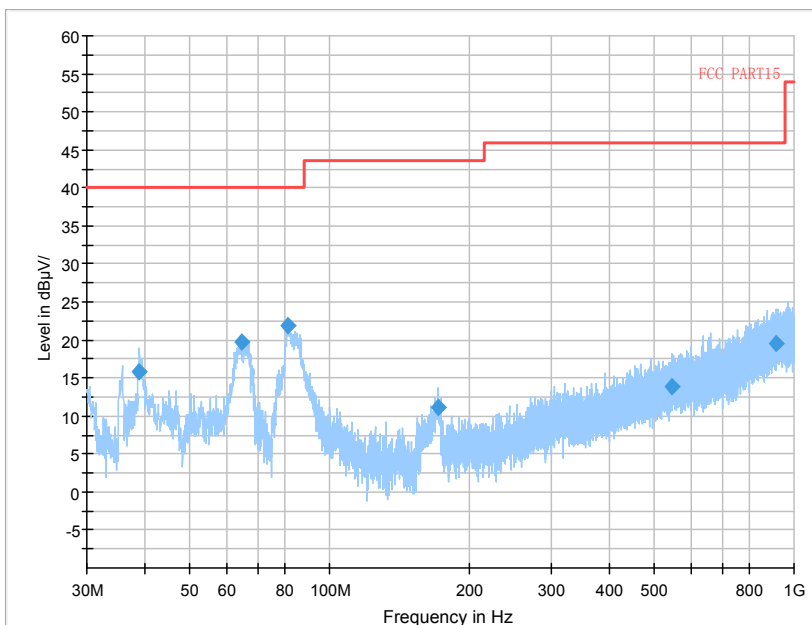

Frequency Range: 18GHz - 40GHz
 Detector: Av mode and PK mode

Carrier frequency (MHz): 5190 MHz
 For 802.11n(HT40)

Frequency Range: 30MHz -1GHz
 Detector: QP mode

Frequency Range: 1GHz -6GHz
 Detector: Av mode and PK mode

Frequency Range: 6GHz -18GHz
 Detector: Av mode and PK mode

Frequency Range: 18GHz - 40GHz
 Detector: Av mode and PK mode

For 802.11ac

Frequency Range: 30MHz -1GHz
 Detector: QP mode

Frequency Range: 1GHz -6GHz
 Detector: Av mode and PK mode

Frequency Range: 6GHz -18GHz
 Detector: Av mode and PK mode

Frequency Range: 18GHz - 40GHz
 Detector: Av mode and PK mode

Carrier frequency (MHz): 5230 MHz
 For 802.11n(HT40)

Frequency Range: 30MHz -1GHz
 Detector: QP mode

Frequency Range: 1GHz -6GHz
 Detector: Av mode and PK mode