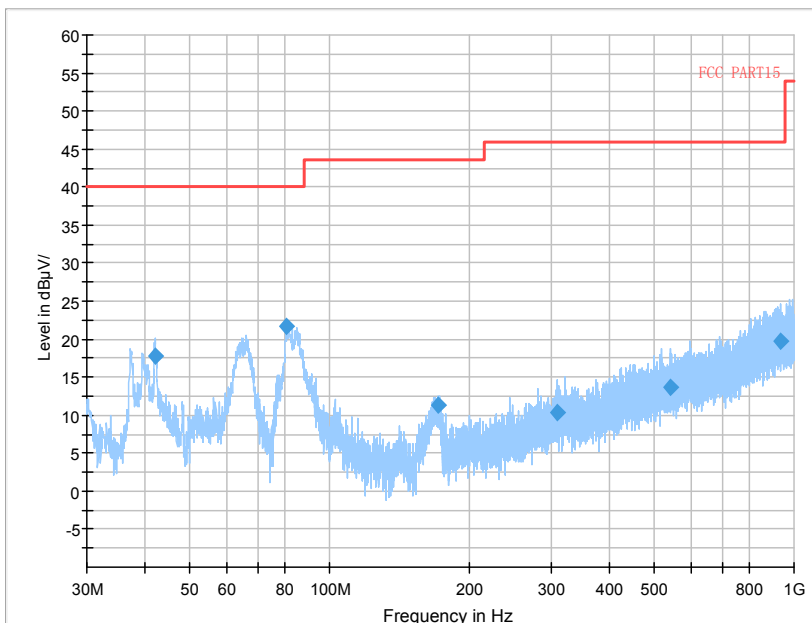

Frequency Range: 18GHz - 40GHz
 Detector: Av mode and PK mode

For 802.11ac

Frequency Range: 30MHz -1GHz
 Detector: QP mode

Frequency Range: 1GHz -6GHz
 Detector: Av mode and PK mode

Frequency Range: 6GHz -18GHz
Detector: Av mode and PK mode

Frequency Range: 18GHz - 40GHz
Detector: Av mode and PK mode

Carrier frequency (MHz): 5700 MHz
 For 802.11a

Frequency Range: 30MHz -1GHz
 Detector: QP mode

Frequency Range: 1GHz -6GHz
 Detector: Av mode and PK mode