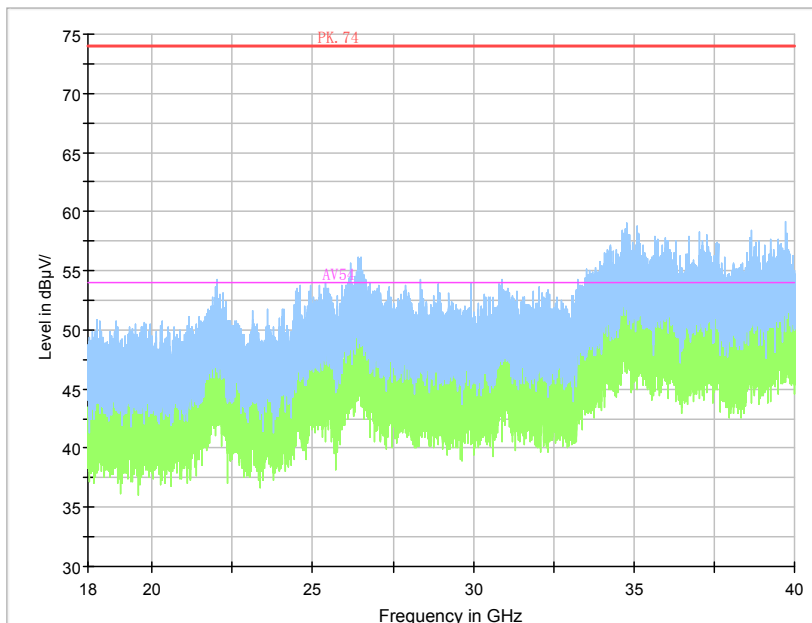

Frequency Range: 18GHz - 40GHz
 Detector: Av mode and PK mode

Carrier frequency (MHz): 5190 MHz
 For 802.11n(HT40)

Frequency Range: 30MHz -1GHz
 Detector: QP mode

Frequency Range: 1GHz -6GHz
 Detector: Av mode and PK mode

Frequency Range: 6GHz -18GHz
 Detector: Av mode and PK mode

Frequency Range: 18GHz - 40GHz
 Detector: Av mode and PK mode

For 802.11ac

Frequency Range: 30MHz -1GHz
 Detector: QP mode

Frequency Range: 1GHz -6GHz
 Detector: Av mode and PK mode

Frequency Range: 6GHz -18GHz
 Detector: Av mode and PK mode

Frequency Range: 18GHz - 40GHz
 Detector: Av mode and PK mode

Carrier frequency (MHz): 5230 MHz
 For 802.11n(HT40)

Frequency Range: 30MHz -1GHz
 Detector: QP mode

Frequency Range: 1GHz -6GHz
 Detector: Av mode and PK mode