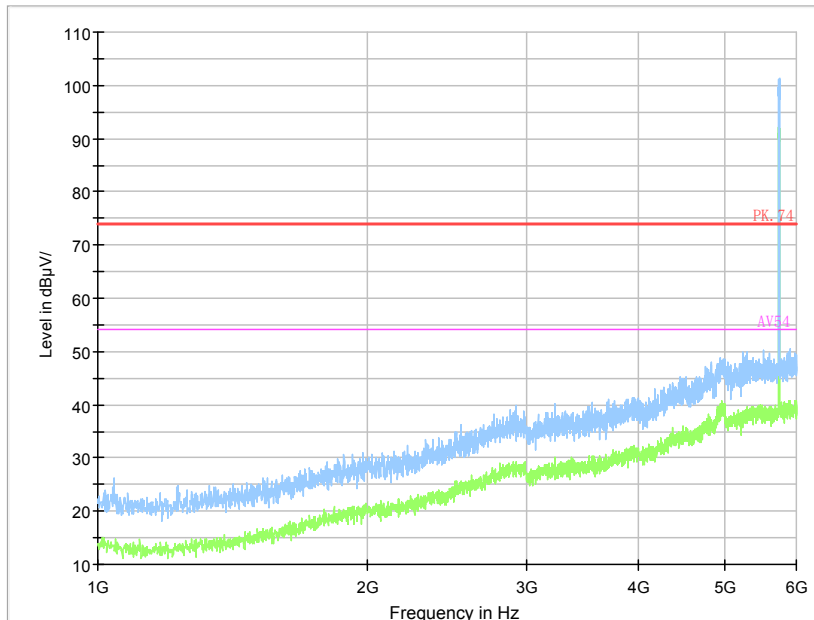

Frequency Range: 6GHz -18GHz
Detector: Av mode and PK mode

Frequency Range: 18GHz - 40GHz
Detector: Av mode and PK mode

For 802.11ac

Frequency Range: 30MHz -1GHz
 Detector: QP mode

Frequency Range: 1GHz -6GHz
 Detector: Av mode and PK mode

Frequency Range: 6GHz -18GHz
Detector: Av mode and PK mode

Frequency Range: 18GHz - 40GHz
Detector: Av mode and PK mode

Carrier frequency (MHz): 5745 MHz
 For 802.11a

Frequency Range: 30MHz -1GHz
 Detector: QP mode

Frequency Range: 1GHz -6GHz
 Detector: Av mode and PK mode

Frequency Range: 6GHz -18GHz
 Detector: Av mode and PK mode

Frequency Range: 18GHz - 40GHz
 Detector: Av mode and PK mode

For 802.11n(HT20)

Frequency Range: 30MHz -1GHz
 Detector: QP mode