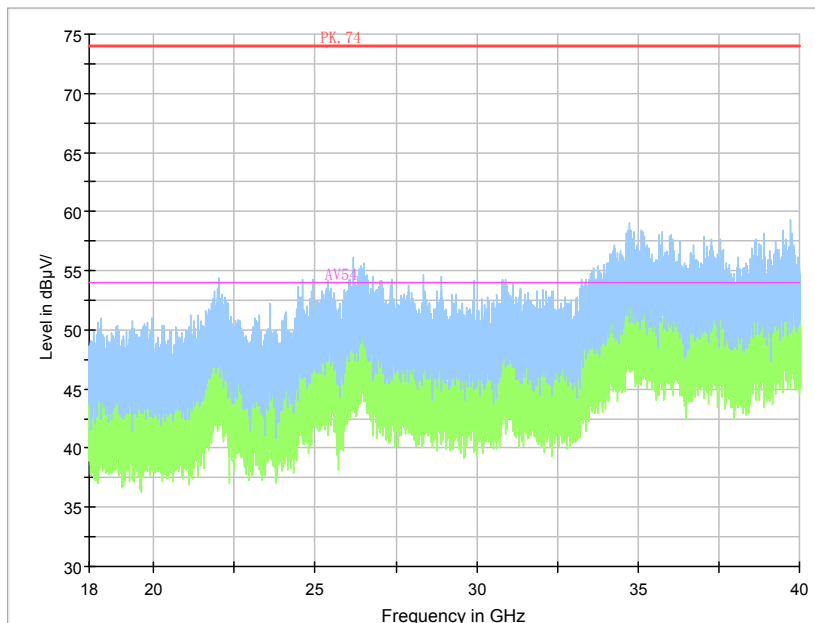

Frequency Range: 6GHz -18GHz
 Detector: Av mode and PK mode

Frequency Range: 18GHz - 40GHz
 Detector: Av mode and PK mode

Carrier frequency (MHz): 5320 MHz

For 802.11a

Frequency Range: 30MHz -1GHz
 Detector: QP mode

Frequency Range: 1GHz -6GHz
 Detector: Av mode and PK mode

Frequency Range: 6GHz -18GHz
 Detector: Av mode and PK mode

Frequency Range: 18GHz - 40GHz
 Detector: Av mode and PK mode

For 802.11n(HT20)

Frequency Range: 30MHz -1GHz
 Detector: QP mode