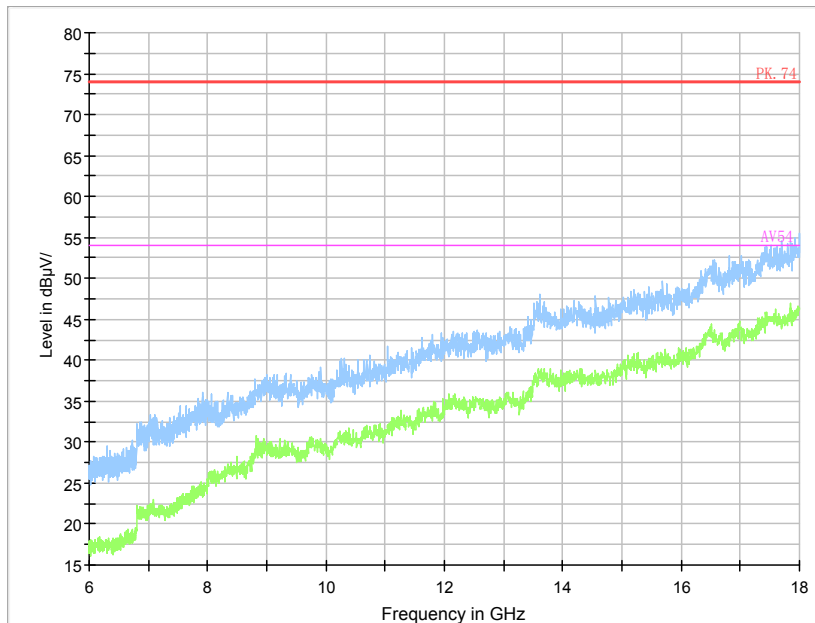

Frequency Range: 6GHz -18GHz
 Detector: Av mode and PK mode

Frequency Range: 18GHz - 40GHz
 Detector: Av mode and PK mode

For 802.11ac

Frequency Range: 30MHz -1GHz
 Detector: QP mode

Frequency Range: 1GHz -6GHz
 Detector: Av mode and PK mode

Frequency Range: 6GHz -18GHz
 Detector: Av mode and PK mode

Frequency Range: 18GHz - 40GHz
 Detector: Av mode and PK mode

Carrier frequency (MHz): 5320 MHz

For 802.11a

Frequency Range: 30MHz -1GHz
 Detector: QP mode

Frequency Range: 1GHz -6GHz
 Detector: Av mode and PK mode

Frequency Range: 6GHz -18GHz
 Detector: Av mode and PK mode

Frequency Range: 18GHz - 40GHz
 Detector: Av mode and PK mode

For 802.11n(HT20)

Frequency Range: 30MHz -1GHz
 Detector: QP mode