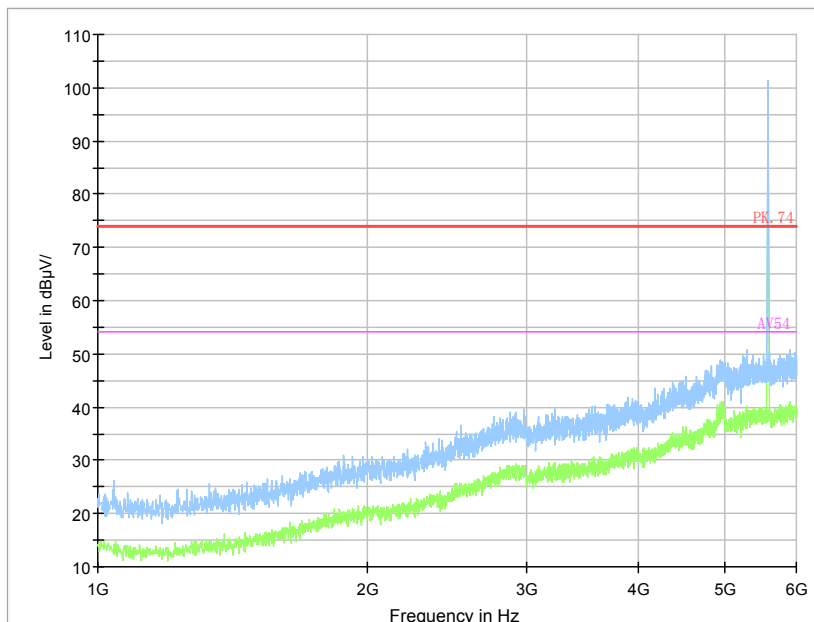

Carrier frequency (MHz): 5600 MHz
 For 802.11a

Frequency Range: 30MHz -1GHz
 Detector: QP mode

Frequency Range: 1GHz -6GHz
 Detector: Av mode and PK mode

Frequency Range: 6GHz -18GHz
 Detector: Av mode and PK mode

Frequency Range: 18GHz - 40GHz
 Detector: Av mode and PK mode

1

For 802.11n(HT20)

Frequency Range: 30MHz -1GHz
 Detector: QP mode

Frequency Range: 1GHz -6GHz
 Detector: Av mode and PK mode

Frequency Range: 6GHz -18GHz
 Detector: Av mode and PK mode

Frequency Range: 18GHz - 40GHz
 Detector: Av mode and PK mode

For 802.11ac

Frequency Range: 30MHz -1GHz
 Detector: QP mode

Frequency Range: 1GHz -6GHz
 Detector: Av mode and PK mode

Frequency Range: 6GHz -18GHz
Detector: Av mode and PK mode