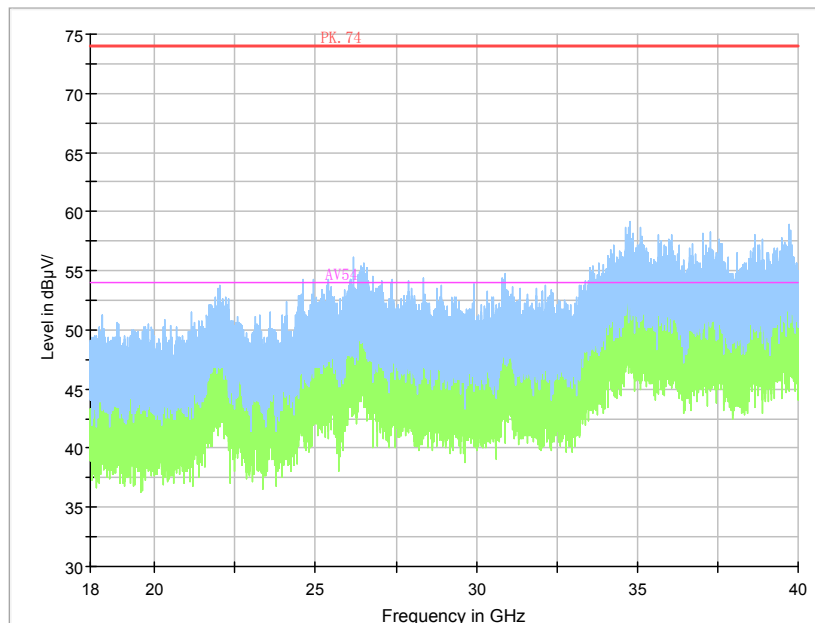

Frequency Range: 18GHz - 40GHz
 Detector: Av mode and PK mode

1

For 802.11n(HT20)

Frequency Range: 30MHz -1GHz
 Detector: QP mode

Frequency Range: 1GHz -6GHz
 Detector: Av mode and PK mode

Frequency Range: 6GHz -18GHz
 Detector: Av mode and PK mode

Frequency Range: 18GHz - 40GHz
 Detector: Av mode and PK mode

For 802.11ac

Frequency Range: 30MHz -1GHz
 Detector: QP mode

Frequency Range: 1GHz -6GHz
 Detector: Av mode and PK mode

Frequency Range: 6GHz -18GHz
Detector: Av mode and PK mode

Frequency Range: 18GHz - 40GHz
Detector: Av mode and PK mode

Carrier frequency (MHz): 5700 MHz
 For 802.11a

Frequency Range: 30MHz -1GHz
 Detector: QP mode

Frequency Range: 1GHz -6GHz
 Detector: Av mode and PK mode