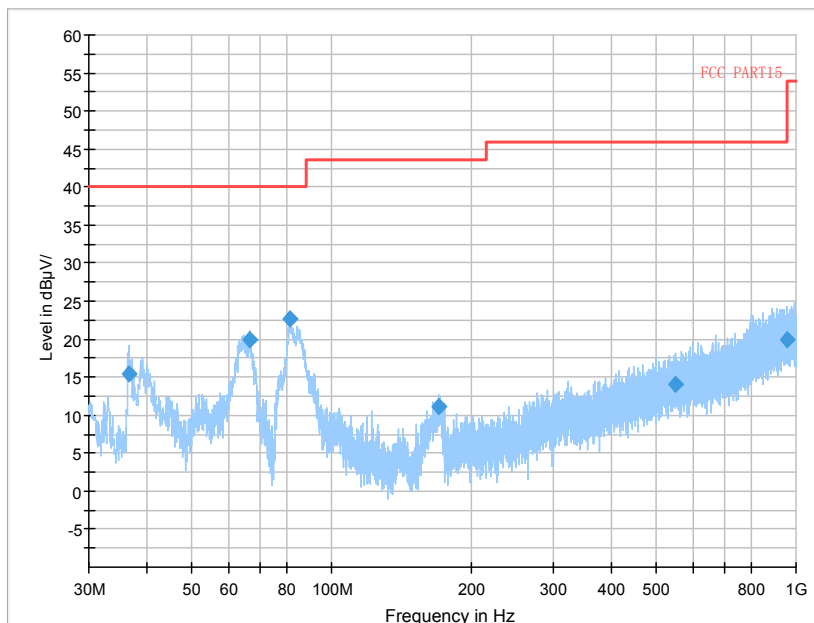

Frequency Range: 18GHz - 40GHz
Detector: Av mode and PK mode

Carrier frequency (MHz): 5700 MHz
 For 802.11a

Frequency Range: 30MHz -1GHz
 Detector: QP mode

Frequency Range: 1GHz -6GHz
 Detector: Av mode and PK mode

Frequency Range: 6GHz -18GHz
 Detector: Av mode and PK mode

Frequency Range: 18GHz - 40GHz
 Detector: Av mode and PK mode

For 802.11n(HT20)

Frequency Range: 30MHz -1GHz
Detector: QP mode

Frequency Range: 1GHz -6GHz
Detector: Av mode and PK mode