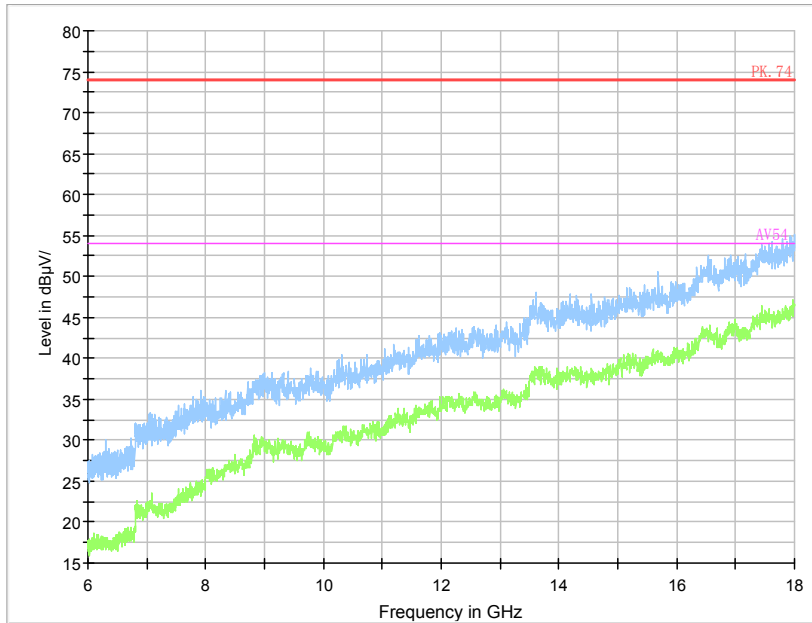

Frequency Range: 6GHz -18GHz
Detector: Av mode and PK mode

Frequency Range: 18GHz - 40GHz
Detector: Av mode and PK mode

For 802.11ac

Frequency Range: 30MHz -1GHz
 Detector: QP mode

Frequency Range: 1GHz -6GHz
 Detector: Av mode and PK mode

Frequency Range: 6GHz -18GHz
Detector: Av mode and PK mode

Frequency Range: 18GHz - 40GHz
Detector: Av mode and PK mode

Carrier frequency (MHz): 5745 MHz
 For 802.11a

Frequency Range: 30MHz -1GHz
 Detector: QP mode

Frequency Range: 1GHz -6GHz
 Detector: Av mode and PK mode

Frequency Range: 6GHz -18GHz
 Detector: Av mode and PK mode

Frequency Range: 18GHz - 40GHz
 Detector: Av mode and PK mode

For 802.11n(HT20)

Frequency Range: 30MHz -1GHz
 Detector: QP mode