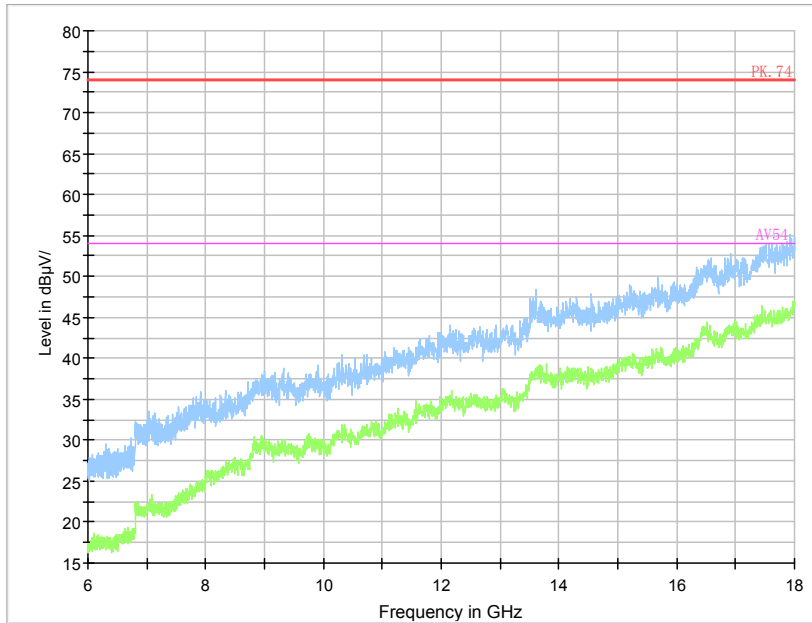

Frequency Range: 18GHz - 40GHz
 Detector: Av mode and PK mode

Carrier frequency (MHz): 5190 MHz
 For 802.11n(HT40)

Frequency Range: 30MHz -1GHz
 Detector: QP mode

Frequency Range: 1GHz -6GHz
 Detector: Av mode and PK mode

Frequency Range: 6GHz -18GHz
 Detector: Av mode and PK mode

Frequency Range: 18GHz - 40GHz
 Detector: Av mode and PK mode

For 802.11ac

Frequency Range: 30MHz -1GHz
 Detector: QP mode

Frequency Range: 1GHz -6GHz
 Detector: Av mode and PK mode

Frequency Range: 6GHz -18GHz
 Detector: Av mode and PK mode

Frequency Range: 18GHz - 40GHz
 Detector: Av mode and PK mode

Carrier frequency (MHz): 5230 MHz
 For 802.11n(HT40)

Frequency Range: 30MHz -1GHz
 Detector: QP mode

Frequency Range: 1GHz -6GHz
 Detector: Av mode and PK mode