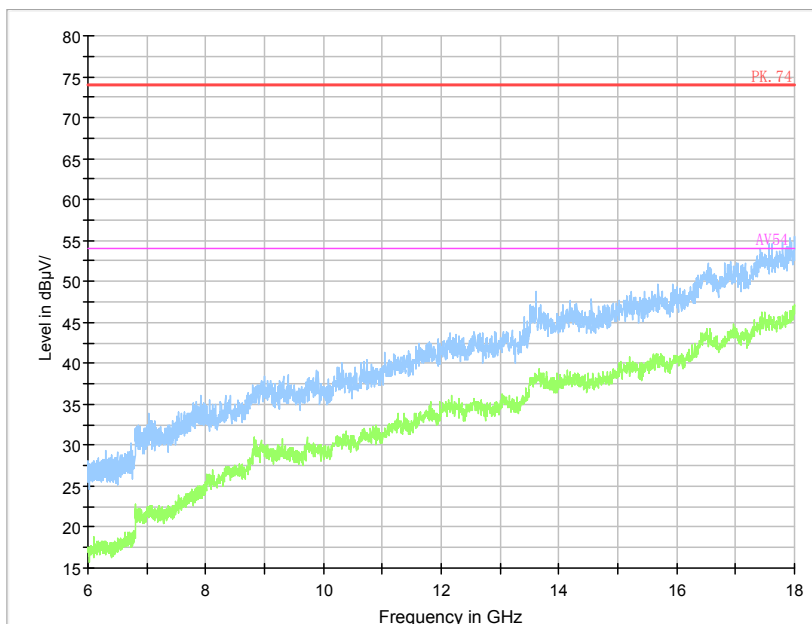

Frequency Range: 6GHz -18GHz
Detector: Av mode and PK mode

Frequency Range: 18GHz - 40GHz
Detector: Av mode and PK mode

Carrier frequency (MHz): 5745 MHz
 For 802.11a

Frequency Range: 30MHz -1GHz
 Detector: QP mode

Frequency Range: 1GHz -6GHz
 Detector: Av mode and PK mode

Frequency Range: 6GHz -18GHz
 Detector: Av mode and PK mode

Frequency Range: 18GHz - 40GHz
 Detector: Av mode and PK mode

For 802.11n(HT20)

Frequency Range: 30MHz -1GHz
 Detector: QP mode

Frequency Range: 1GHz -6GHz
 Detector: Av mode and PK mode

Frequency Range: 6GHz -18GHz
 Detector: Av mode and PK mode

Frequency Range: 18GHz - 40GHz
 Detector: Av mode and PK mode

For 802.11ac

Frequency Range: 30MHz -1GHz
Detector: QP mode