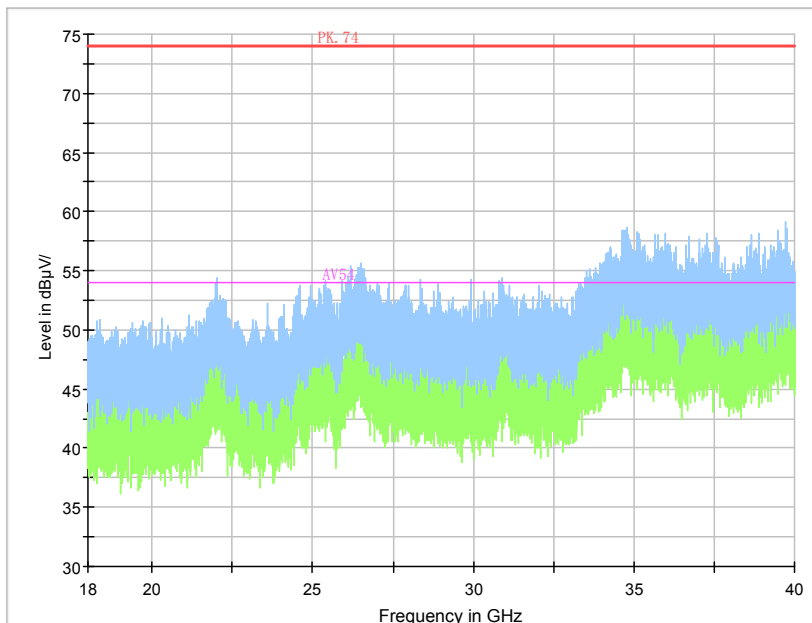

Frequency Range: 18GHz - 40GHz
Detector: Av mode and PK mode

For 802.11ac

Frequency Range: 30MHz -1GHz
Detector: QP mode

Frequency Range: 1GHz -6GHz
Detector: Av mode and PK mode

Frequency Range: 6GHz -18GHz
 Detector: Av mode and PK mode

Frequency Range: 18GHz - 40GHz
 Detector: Av mode and PK mode

Carrier frequency (MHz): 5190 MHz
 For 802.11n(HT40)

Frequency Range: 30MHz -1GHz
 Detector: QP mode

Frequency Range: 1GHz -6GHz
 Detector: Av mode and PK mode

Frequency Range: 6GHz -18GHz
 Detector: Av mode and PK mode

Frequency Range: 18GHz - 40GHz
 Detector: Av mode and PK mode

For 802.11ac

Frequency Range: 30MHz -1GHz
 Detector: QP mode

Frequency Range: 1GHz -6GHz
 Detector: Av mode and PK mode