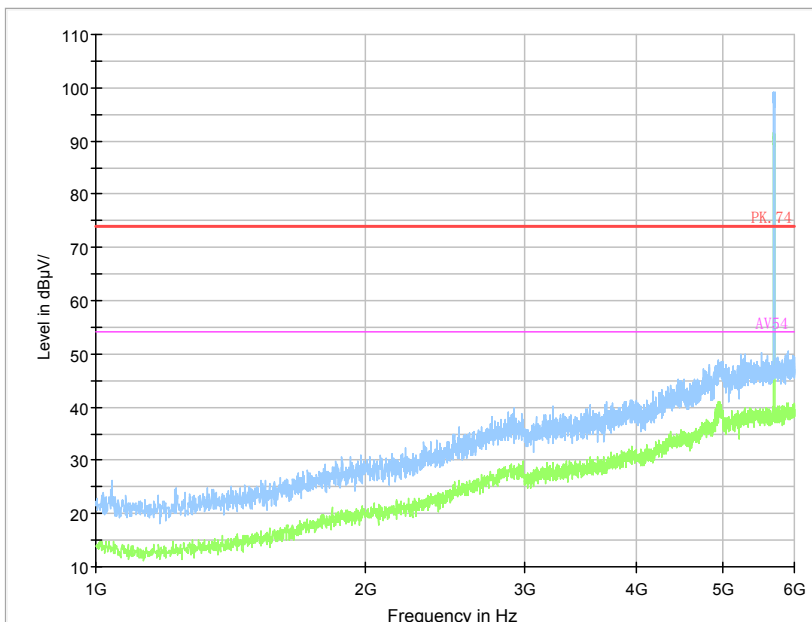

Frequency Range: 6GHz -18GHz
 Detector: Av mode and PK mode

Frequency Range: 18GHz - 40GHz
 Detector: Av mode and PK mode

For 802.11n(HT20)

Frequency Range: 30MHz -1GHz
Detector: QP mode

Frequency Range: 1GHz -6GHz
Detector: Av mode and PK mode

Frequency Range: 6GHz -18GHz
Detector: Av mode and PK mode

Frequency Range: 18GHz - 40GHz
Detector: Av mode and PK mode

For 802.11ac

Frequency Range: 30MHz -1GHz
 Detector: QP mode

Frequency Range: 1GHz -6GHz
 Detector: Av mode and PK mode

Frequency Range: 6GHz -18GHz
Detector: Av mode and PK mode

Frequency Range: 18GHz - 40GHz
Detector: Av mode and PK mode

Carrier frequency (MHz): 5745 MHz
 For 802.11a

Frequency Range: 30MHz -1GHz
 Detector: QP mode