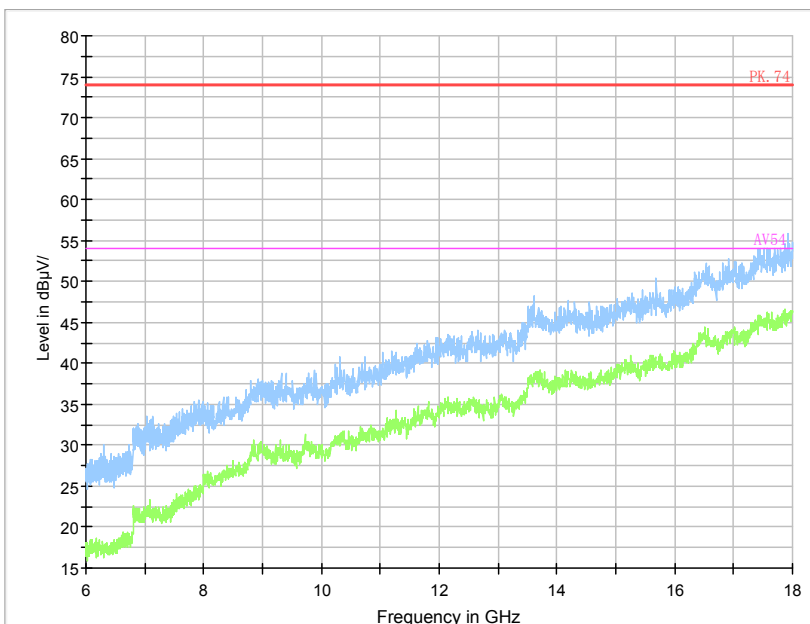

Frequency Range: 18GHz - 40GHz
 Detector: Av mode and PK mode

For 802.11ac

Frequency Range: 30MHz -1GHz
 Detector: QP mode

Frequency Range: 1GHz -6GHz
 Detector: Av mode and PK mode

Frequency Range: 6GHz -18GHz
Detector: Av mode and PK mode

Frequency Range: 18GHz - 40GHz
Detector: Av mode and PK mode

Carrier frequency (MHz): 5700 MHz
 For 802.11a

Frequency Range: 30MHz -1GHz
 Detector: QP mode

Frequency Range: 1GHz -6GHz
 Detector: Av mode and PK mode

Frequency Range: 6GHz -18GHz
 Detector: Av mode and PK mode

Frequency Range: 18GHz - 40GHz
 Detector: Av mode and PK mode

For 802.11n(HT20)

Frequency Range: 30MHz -1GHz
Detector: QP mode

Frequency Range: 1GHz -6GHz
Detector: Av mode and PK mode