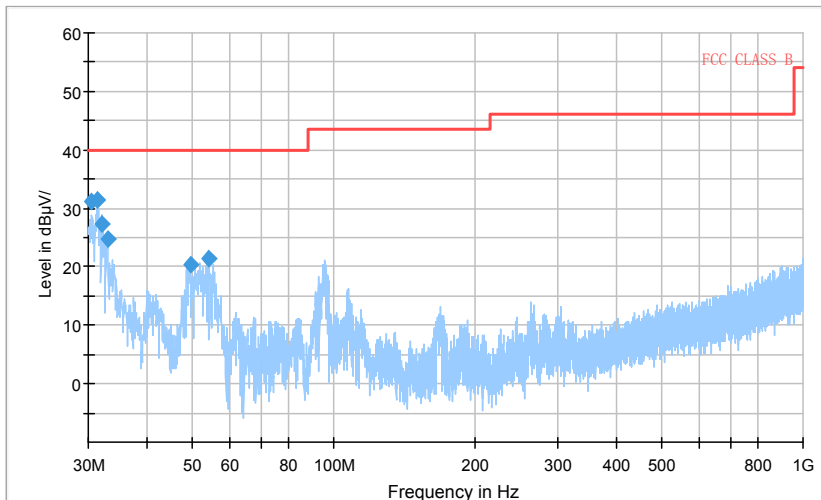

Full Spectrum

Preview Result 1-PK+   FCC CLASS B   Final_Result QPK

Comment

Frequency Range: 30MHz -1GHz
Detector: QP mode
Test Mode: 802.11ac(HT20)