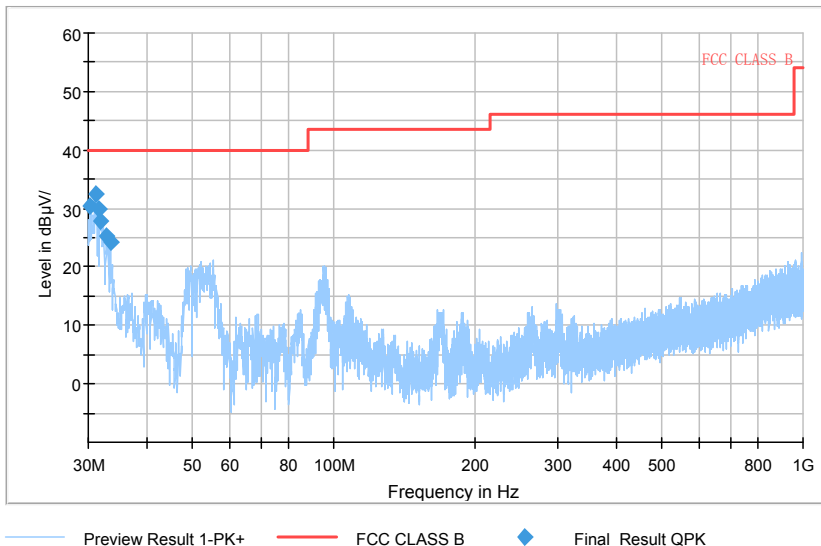

Full Spectrum

Comment

Frequency Range: 26.5GHz -40GHz  
 Detector: Av mode and PK mode  
 Modulation type: 802.11ac(HT20)

Carrier frequency (MHz): 5320  
 Channel No.:64

Full Spectrum

Comment

Frequency Range: 30MHz -1GHz  
 Detector: QP mode  
 Test Mode: 802.11a

Full Spectrum

Preview Result 2-AVG    Preview Result 1-PK+    PK.74    AV54

Comment

Frequency Range: 1GHz -6GHz  
Detector: Av mode and PK mode  
Modulation type: 802.11a

Full Spectrum

Preview Result 2-AVG    Preview Result 1-PK+    PK.74    AV54