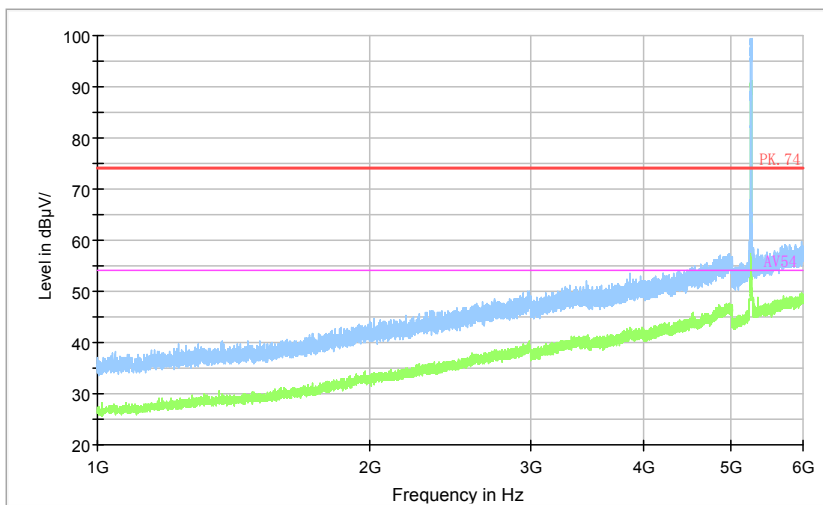

Full Spectrum

Preview Result 2-AVG   Preview Result 1-PK+   PK.74   AV54

Comment

Frequency Range: 1GHz -6GHz
Detector: Av mode and PK mode
Modulation type: 802.11n