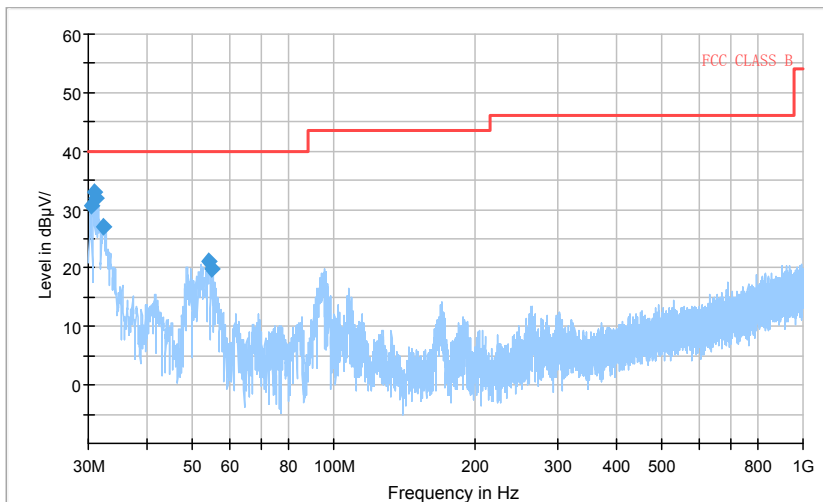

Full Spectrum

Preview Result 2-AVG    Preview Result 1-PK+    PK70-74    AV50-54

Comment

Frequency Range: 18GHz -26.5GHz  
Detector: Av mode and PK mode  
Modulation type: 802.11ac(HT20)

Full Spectrum

Comment

Frequency Range: 26.5GHz -40GHz  
Detector: Av mode and PK mode  
Modulation type: 802.11ac(HT20)

Carrier frequency (MHz): 5240  
Channel No.:48

Full Spectrum

— Preview Result 1-PK+    — FCC CLASS B    ◆ Final\_Result QPK