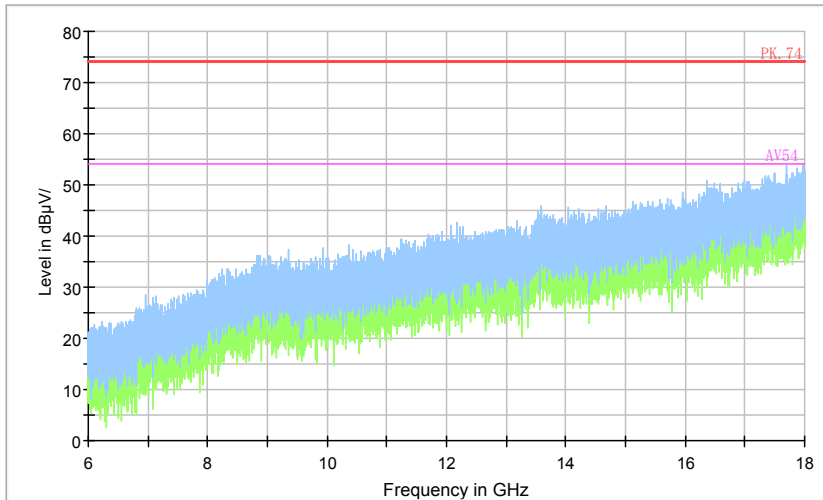

Full Spectrum

Preview Result 2-AVG   Preview Result 1-PK+   PK.74   AV54

Comment

Frequency Range: 6GHz -18GHz
Detector: Av mode and PK mode
Modulation type: 802.11n