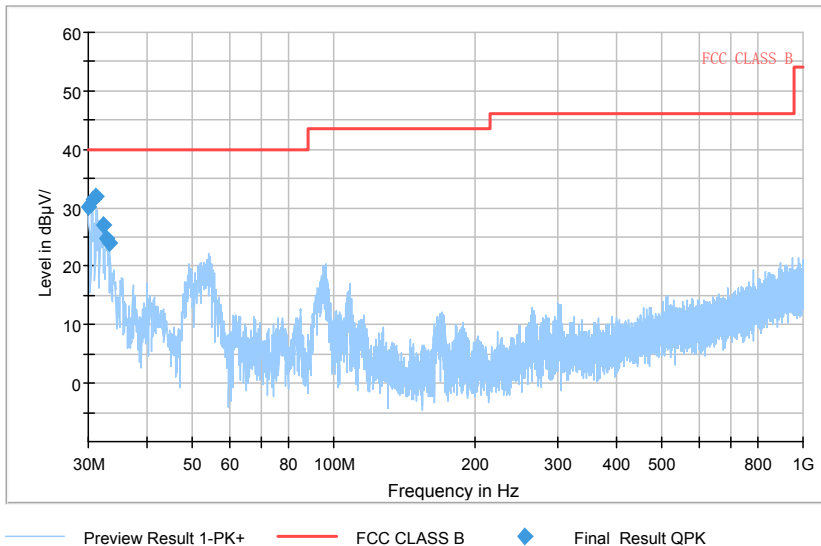

Full Spectrum

Comment

Frequency Range: 26.5GHz -40GHz  
 Detector: Av mode and PK mode  
 Modulation type: 802.11ac(HT20)

Carrier frequency (MHz): 5260  
 Channel No.:52

Full Spectrum

Comment

Frequency Range: 30MHz -1GHz  
 Detector: QP mode  
 Test Mode: 802.11a

Full Spectrum

Preview Result 2-AVG    Preview Result 1-PK+    PK.74    AV54

Comment

Frequency Range: 1GHz -6GHz  
Detector: Av mode and PK mode  
Modulation type: 802.11a

Full Spectrum

Preview Result 2-AVG    Preview Result 1-PK+    PK.74    AV54