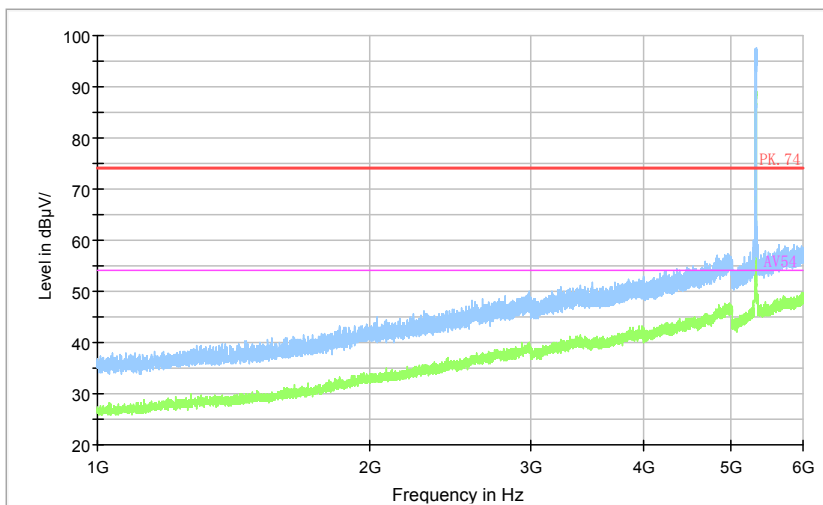

Full Spectrum

Preview Result 2-AVG   Preview Result 1-PK+   PK.74   AV54

Comment

Frequency Range: 1GHz -6GHz
Detector: Av mode and PK mode
Modulation type: 802.11n