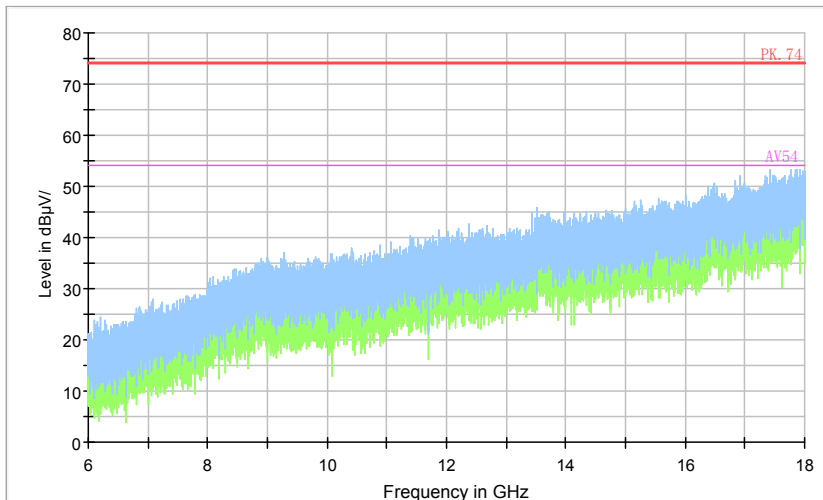

Carrier frequency (MHz): 5200  
Channel No.:40

Full Spectrum

Preview Result 1-PK+    FCC CLASS B    Final\_Result QPK

Comment

Frequency Range: 30MHz -1GHz  
Detector: QP mode  
Test Mode: 802.11a

Full Spectrum

Preview Result 2-AVG    Preview Result 1-PK+    PK.74    AV54

Comment

Frequency Range: 1GHz -6GHz  
Detector: Av mode and PK mode  
Modulation type: 802.11a

Full Spectrum

Preview Result 2-AVG    Preview Result 1-PK+    PK.74    AV54