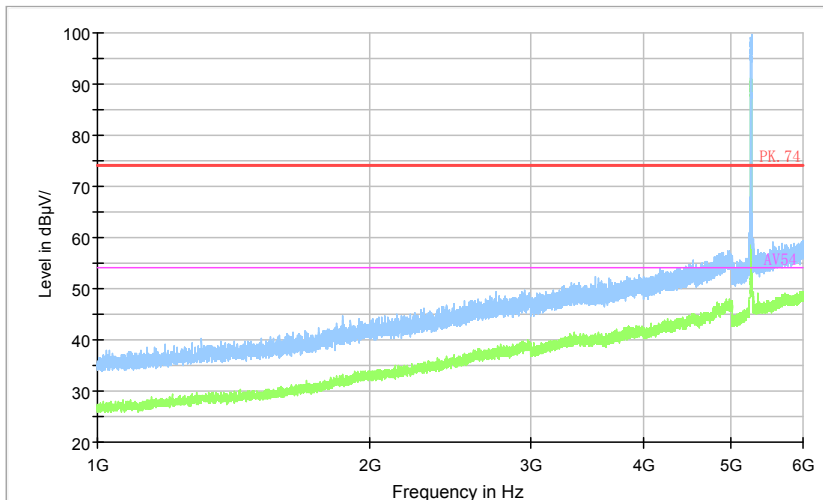

Full Spectrum

Comment

Frequency Range: 26.5GHz -40GHz  
 Detector: Av mode and PK mode  
 Modulation type: 802.11ac(HT20)

Carrier frequency (MHz): 5260  
 Channel No.:52

Full Spectrum

Comment

Frequency Range: 30MHz -1GHz  
 Detector: QP mode  
 Test Mode: 802.11a

Full Spectrum

Preview Result 2-AVG    Preview Result 1-PK+    PK.74    AV54

Comment

Frequency Range: 1GHz -6GHz  
Detector: Av mode and PK mode  
Modulation type: 802.11a

Full Spectrum

Preview Result 2-AVG    Preview Result 1-PK+    PK.74    AV54