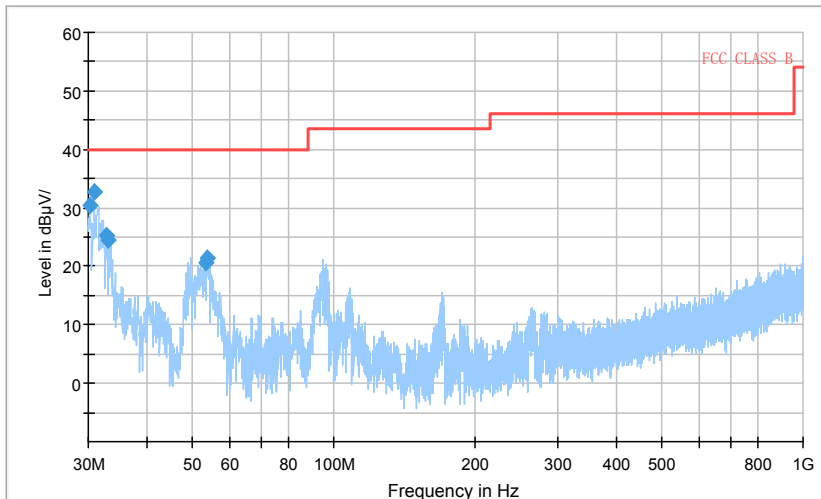

Carrier frequency (MHz): 5300
Channel No.:60

Full Spectrum

Preview Result 1-PK+   FCC CLASS B   Final_Result QPK

Comment

Frequency Range: 30MHz -1GHz
Detector: QP mode
Test Mode: 802.11a