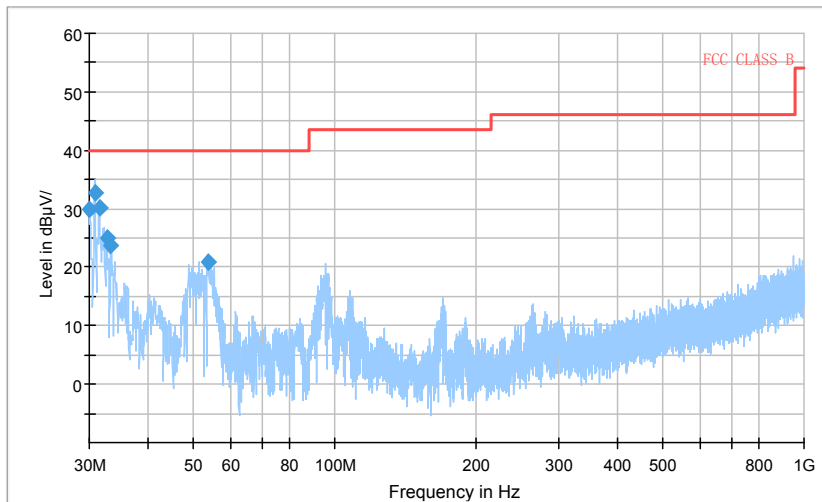

Carrier frequency (MHz): 5200  
Channel No.:40

Full Spectrum

Preview Result 1-PK+    FCC CLASS B    Final\_Result QPK

Comment

Frequency Range: 30MHz -1GHz  
Detector: QP mode  
Test Mode: 802.11a

Full Spectrum

Preview Result 2-AVG    Preview Result 1-PK+    PK.74    AV54

Comment

Frequency Range: 1GHz -6GHz  
Detector: Av mode and PK mode  
Modulation type: 802.11a

Full Spectrum

Preview Result 2-AVG    Preview Result 1-PK+    PK.74    AV54