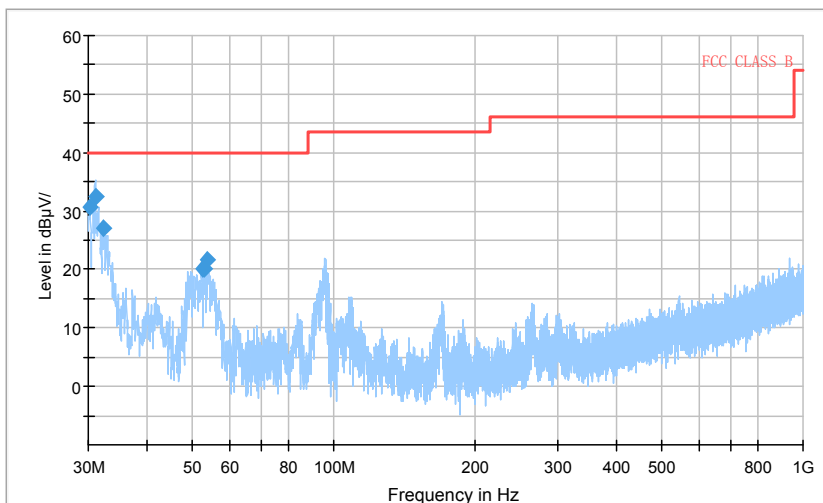

Full Spectrum

Preview Result 1-PK+   FCC CLASS B   Final_Result QPK

Comment

Frequency Range: 30MHz -1GHz
Detector: QP mode
Test Mode: 802.11ac(HT20)