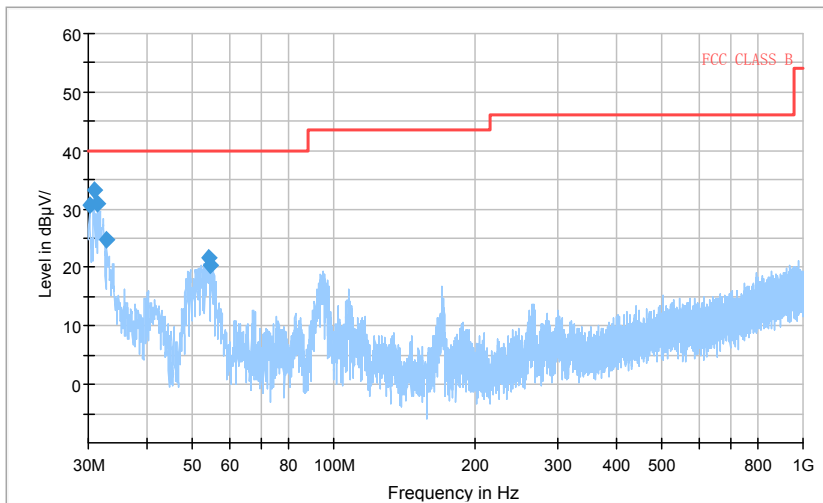

Full Spectrum

Preview Result 1-PK+   FCC CLASS B   Final_Result QPK

Comment

Frequency Range: 30MHz -1GHz
Detector: QP mode
Test Mode: 802.11n