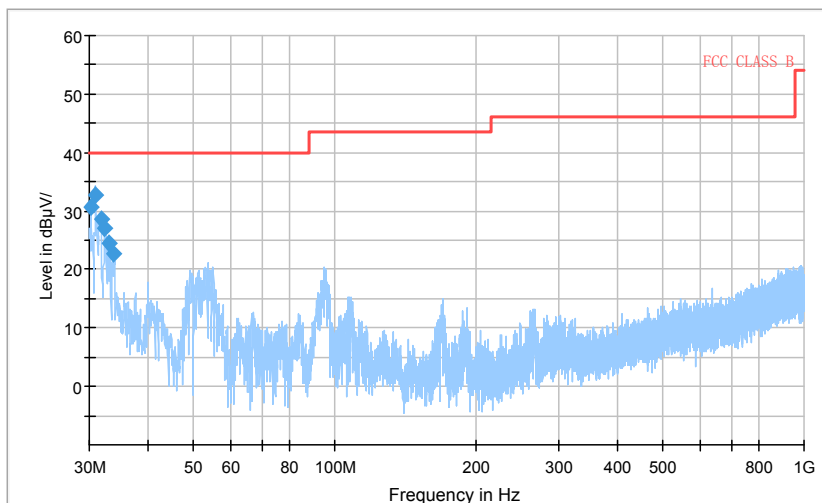

Full Spectrum

Preview Result 1-PK+   FCC CLASS B   Final_Result QPK

Comment

Frequency Range: 30MHz -1GHz
Detector: QP mode
Test Mode: 802.11n