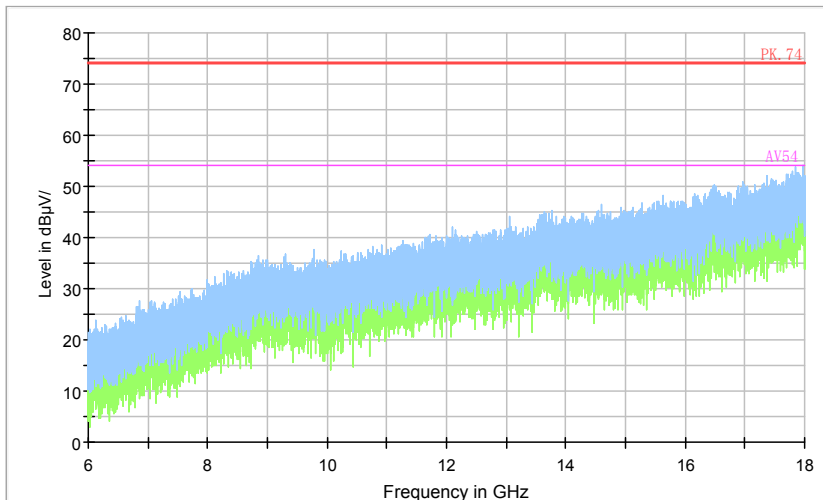

Carrier frequency (MHz): 5500  
Channel No.:100

Full Spectrum

— Preview Result 1-PK+ — FCC CLASS B ◆ Final\_Result QPK

Comment

Frequency Range: 30MHz -1GHz  
Detector: QP mode  
Test Mode: 802.11a

Full Spectrum

— Preview Result 2-AVG — Preview Result 1-PK+ — PK.74 — AV54

Comment

Frequency Range: 1GHz -6GHz  
Detector: Av mode and PK mode  
Modulation type: 802.11a

Full Spectrum

Preview Result 2-AVG    Preview Result 1-PK+    PK.74    AV54