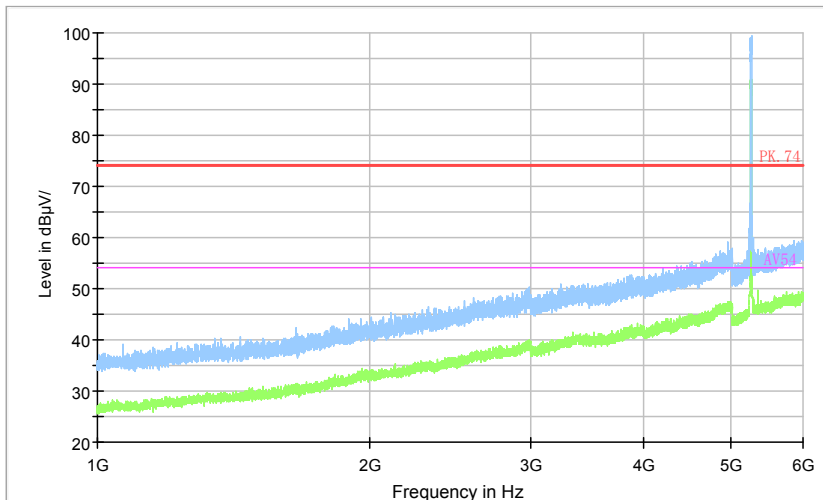

Full Spectrum

Preview Result 1-PK+    FCC CLASS B    Final\_Result QPK

Comment

Frequency Range: 30MHz -1GHz  
Detector: QP mode  
Test Mode: 802.11ac(HT20)

Full Spectrum

Preview Result 2-AVG    Preview Result 1-PK+    PK.74    AV54