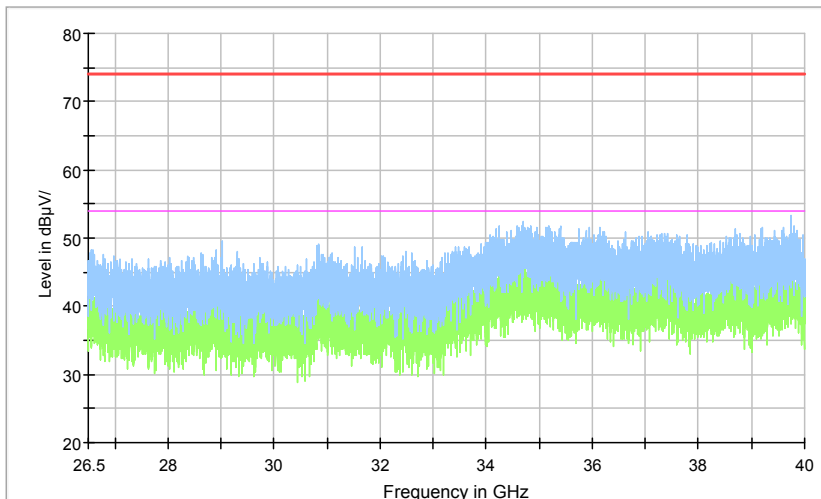

Full Spectrum

Preview Result 2-AVG   Preview Result 1-PK+   PK70-74   AV50-54

Comment

Frequency Range: 26.5GHz -40GHz
Detector: Av mode and PK mode
Modulation type: 802.11n