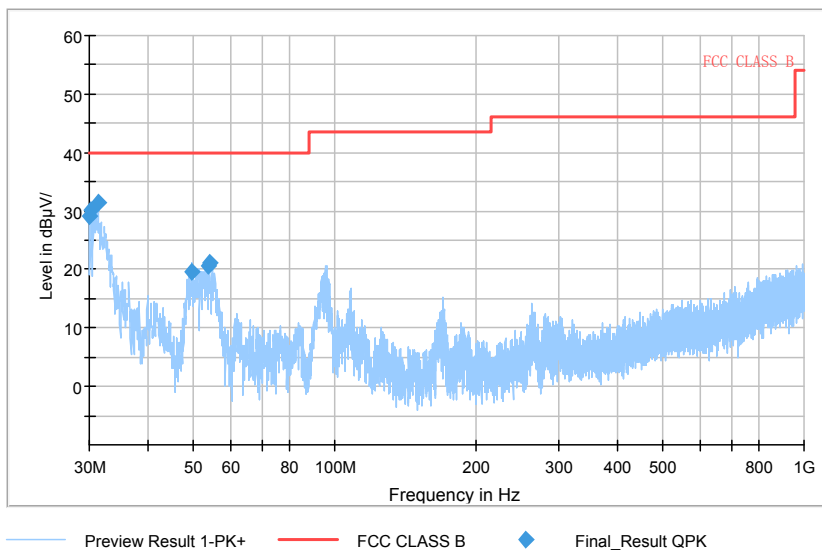

Full Spectrum

Comment

Frequency Range: 30MHz -1GHz
Detector: QP mode
Test Mode: 802.11ac(HT20)