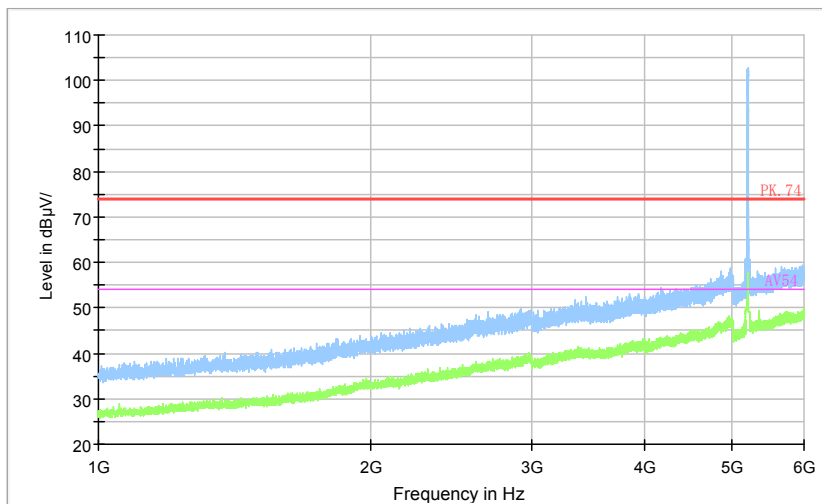

Carrier frequency (MHz): 5200  
Channel No.:40

Full Spectrum

Preview Result 1-PK+    FCC CLASS B    Final\_Result QPK

Comment

Frequency Range: 30MHz -1GHz  
Detector: QP mode  
Test Mode: 802.11a

Full Spectrum

Preview Result 2-AVG    Preview Result 1-PK+    PK.74    AV54

Comment

Frequency Range: 1GHz -6GHz  
Detector: Av mode and PK mode  
Modulation type: 802.11a

Full Spectrum

Preview Result 2-AVG    Preview Result 1-PK+    PK.74    AV54