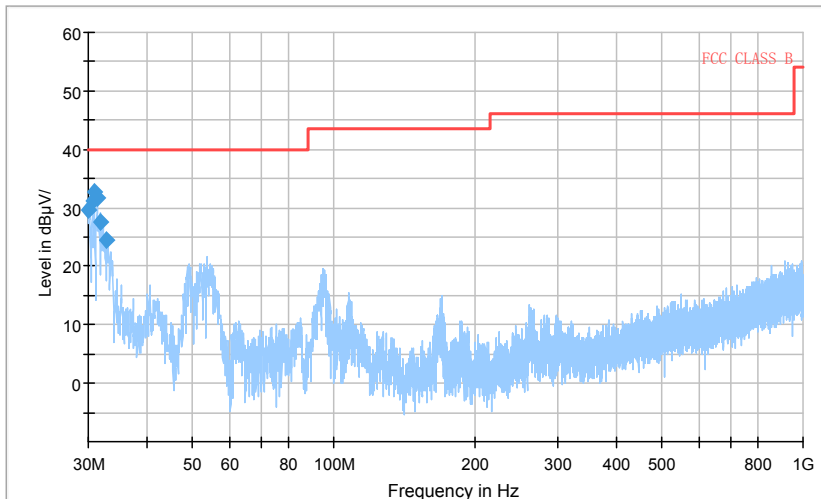

Carrier frequency (MHz): 5500
Channel No.:100

Full Spectrum

— Preview Result 1-PK+ — FCC CLASS B ◆ Final_Result QPK

Comment

Frequency Range: 30MHz -1GHz
Detector: QP mode
Test Mode: 802.11a