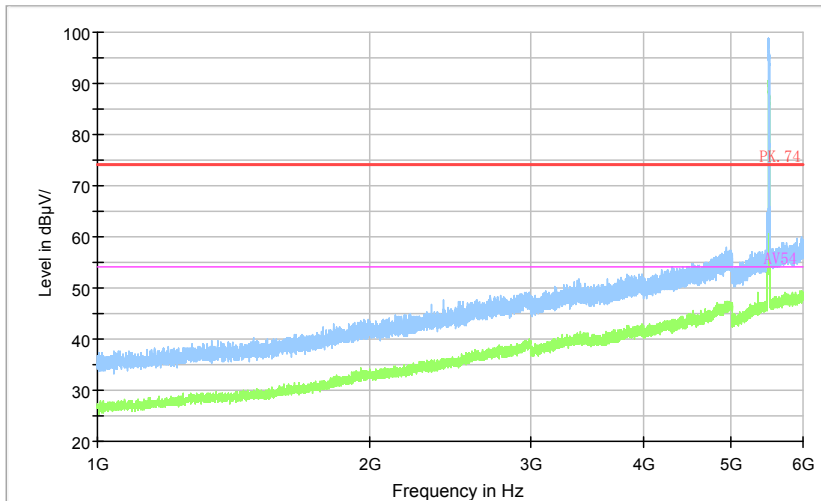

Comment

Frequency Range: 18GHz -26.5GHz  
Detector: Av mode and PK mode  
Modulation type: 802.11ac(HT20)

Full Spectrum

Preview Result 2-AVG    Preview Result 1-PK+    PK70-74    AV50-54

Comment

Frequency Range: 26.5GHz -40GHz  
Detector: Av mode and PK mode  
Modulation type: 802.11ac(HT20)

Carrier frequency (MHz): 5500  
Channel No.:100

Full Spectrum

— Preview Result 1-PK+ — FCC CLASS B ◆ Final\_Result QPK

Comment

Frequency Range: 30MHz -1GHz  
Detector: QP mode  
Test Mode: 802.11a

Full Spectrum

— Preview Result 2-AVG — Preview Result 1-PK+ — PK.74 — AV54

Comment

Frequency Range: 1GHz -6GHz  
Detector: Av mode and PK mode  
Modulation type: 802.11a

Full Spectrum

Preview Result 2-AVG    Preview Result 1-PK+    PK.74    AV54