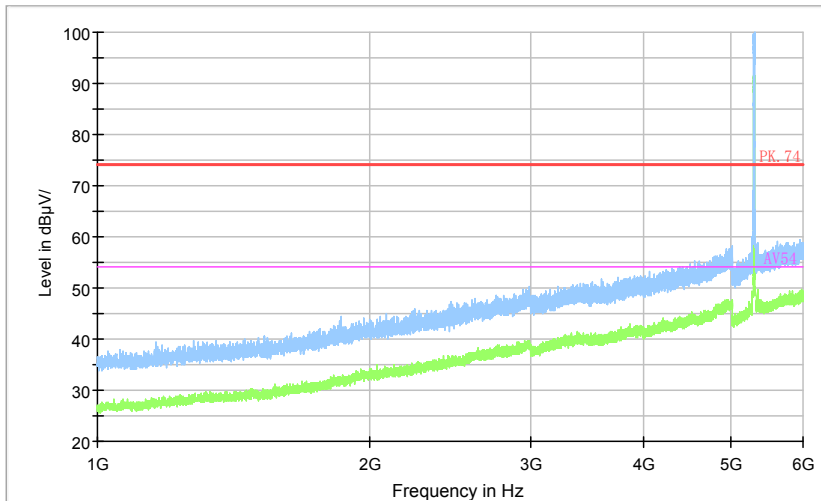

Full Spectrum

Preview Result 2-AVG   Preview Result 1-PK+   PK.74   AV54

Comment

Frequency Range: 1GHz -6GHz
Detector: Av mode and PK mode
Modulation type: 802.11a