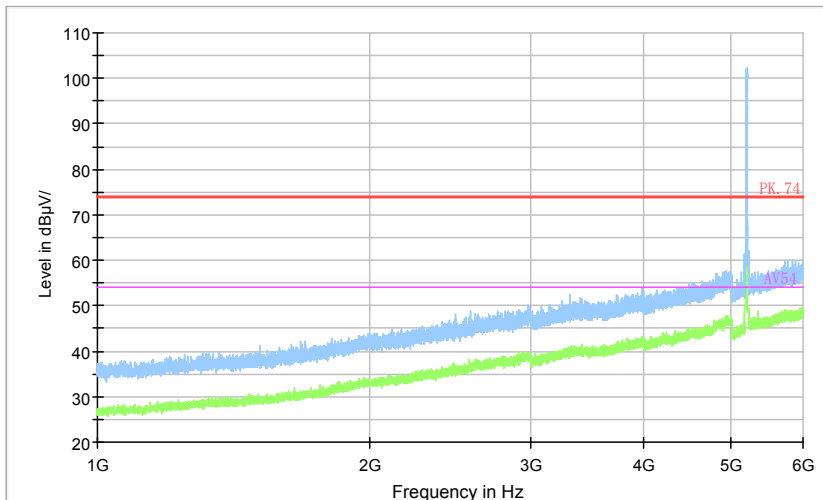

Full Spectrum

Preview Result 2-AVG   Preview Result 1-PK+   PK.74   AV54

Comment

Frequency Range: 1GHz -6GHz
Detector: Av mode and PK mode
Modulation type: 802.11n