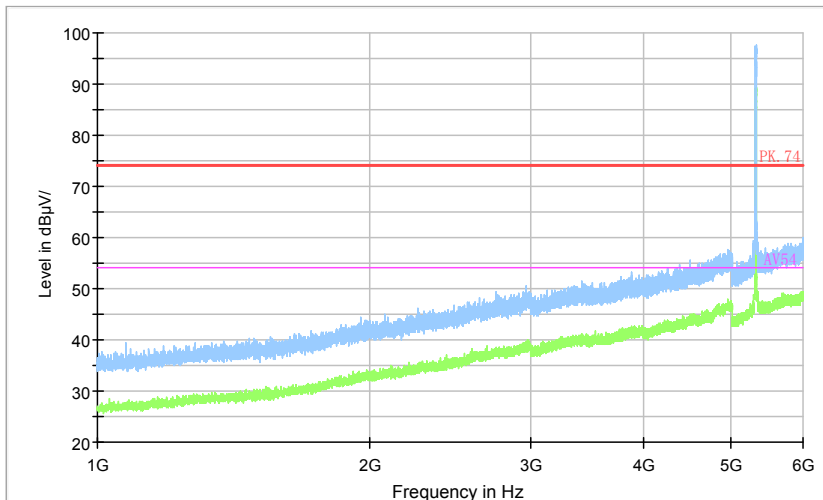

Comment

Frequency Range: 6GHz -18GHz  
Detector: Av mode and PK mode  
Modulation type: 802.11ac(HT20)

Full Spectrum

Preview Result 2-AVG    Preview Result 1-PK+    PK70-74    AV50-54

Comment

Frequency Range: 18GHz -26.5GHz  
Detector: Av mode and PK mode  
Modulation type: 802.11ac(HT20)

Full Spectrum

Comment

Frequency Range: 26.5GHz -40GHz  
 Detector: Av mode and PK mode  
 Modulation type: 802.11ac(HT20)

Carrier frequency (MHz): 5320  
 Channel No.:64

Full Spectrum

Comment

Frequency Range: 30MHz -1GHz  
 Detector: QP mode  
 Test Mode: 802.11a

Full Spectrum

Preview Result 2-AVG    Preview Result 1-PK+    PK.74    AV54

Comment

Frequency Range: 1GHz -6GHz  
Detector: Av mode and PK mode  
Modulation type: 802.11a

Full Spectrum

Preview Result 2-AVG    Preview Result 1-PK+    PK.74    AV54