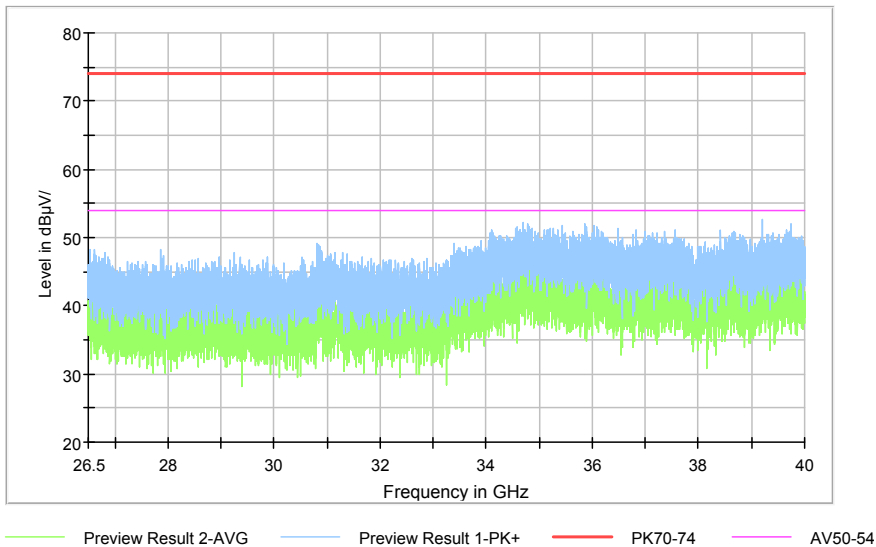

Full Spectrum

Comment

Frequency Range: 26.5GHz -40GHz
Detector: Av mode and PK mode
Modulation type: 802.11ac(HT20)

Carrier frequency (MHz): 5320
Channel No.:64