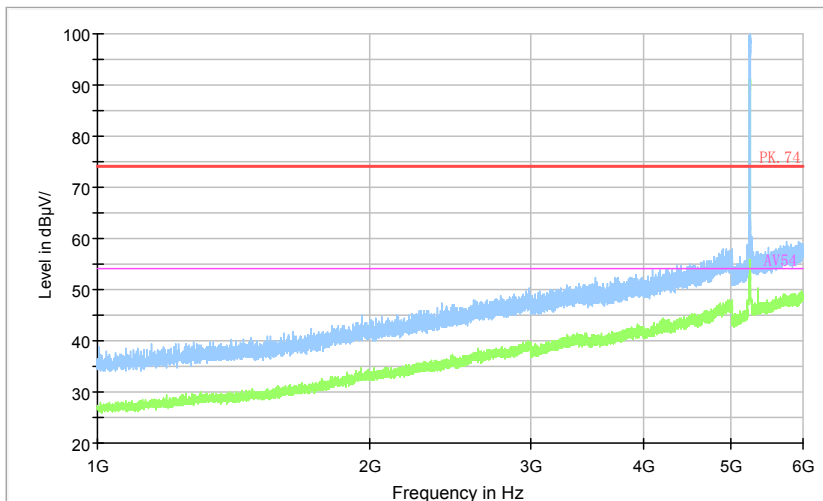

Full Spectrum

— Preview Result 2-AVG   — Preview Result 1-PK+   — PK.74   — AV54

Comment

Frequency Range: 1GHz -6GHz
Detector: Av mode and PK mode
Modulation type: 802.11a