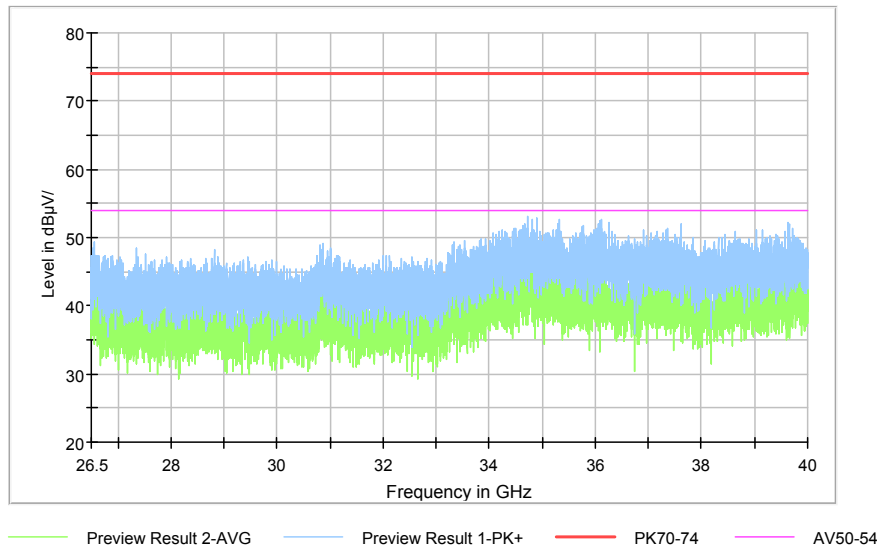

Full Spectrum

Preview Result 2-AVG    Preview Result 1-PK+    PK70-74    AV50-54

Comment

Frequency Range: 18GHz -26.5GHz  
Detector: Av mode and PK mode  
Modulation type: 802.11ac(HT20)

Full Spectrum

Comment

Frequency Range: 26.5GHz -40GHz  
Detector: Av mode and PK mode  
Modulation type: 802.11ac(HT20)

Carrier frequency (MHz): 5240  
Channel No.:48

Full Spectrum

— Preview Result 1-PK+    — FCC CLASS B    ◆ Final\_Result QPK