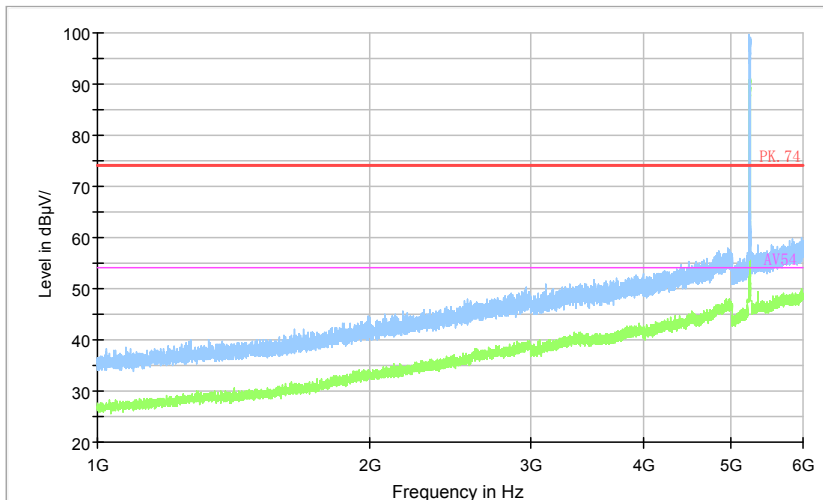

Full Spectrum

Preview Result 1-PK+    FCC CLASS B    Final\_Result QPK

Comment

Frequency Range: 30MHz -1GHz  
Detector: QP mode  
Test Mode: 802.11n

Full Spectrum

Preview Result 2-AVG    Preview Result 1-PK+    PK.74    AV54