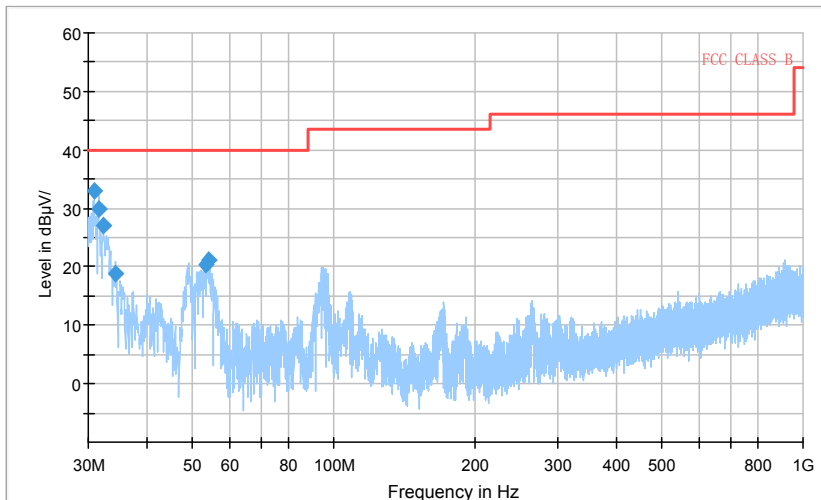

Full Spectrum

Preview Result 1-PK+   FCC CLASS B   Final_Result QPK

Comment

Frequency Range: 30MHz -1GHz
Detector: QP mode
Test Mode: 802.11ac(HT20)