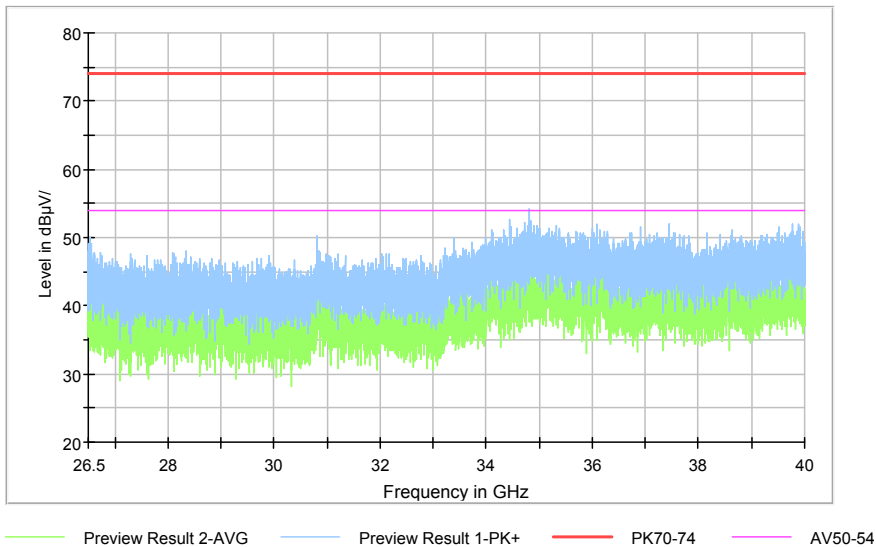

Full Spectrum

Comment

Frequency Range: 26.5GHz -40GHz
Detector: Av mode and PK mode
Modulation type: 802.11ac(HT20)

Carrier frequency (MHz): 5260
Channel No.:52