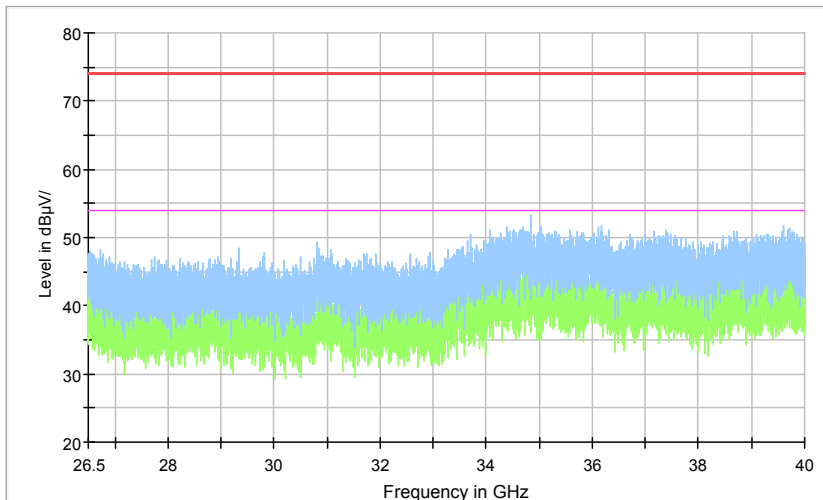

Full Spectrum

Preview Result 2-AVG   Preview Result 1-PK+   PK70-74   AV50-54

Comment

Frequency Range: 26.5GHz -40GHz
Detector: Av mode and PK mode
Modulation type: 802.11n