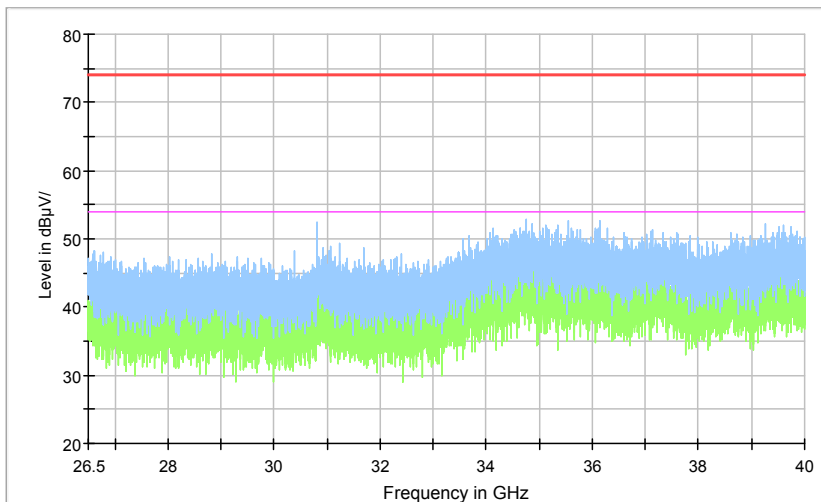

Full Spectrum

Preview Result 2-AVG   Preview Result 1-PK+   PK70-74   AV50-54

Comment

Frequency Range: 26.5GHz -40GHz
Detector: Av mode and PK mode
Modulation type: 802.11ac(HT20)