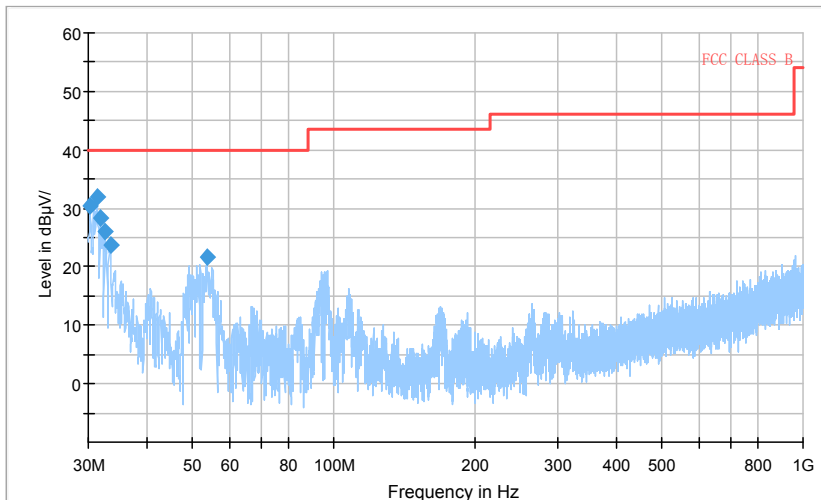

Full Spectrum

Preview Result 1-PK+   FCC CLASS B   Final_Result QPK

Comment

Frequency Range: 30MHz -1GHz
Detector: QP mode
Test Mode: 802.11ac(HT20)