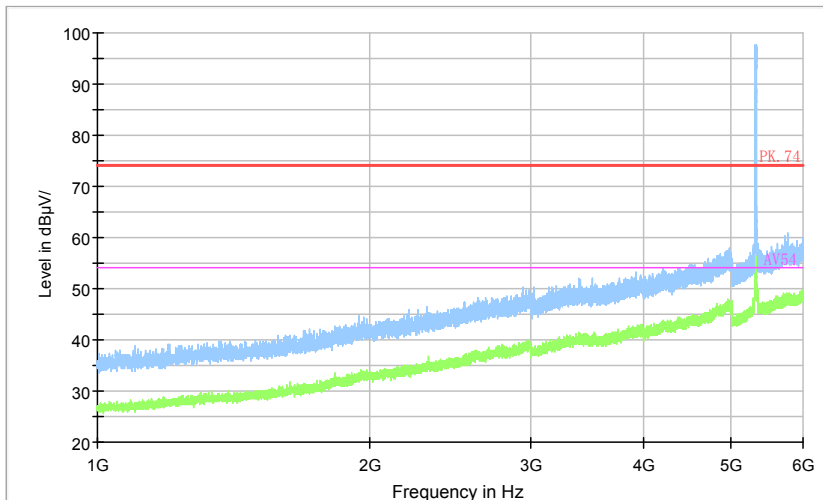

Full Spectrum

Preview Result 2-AVG   Preview Result 1-PK+   PK.74   AV54

Comment

Frequency Range: 1GHz -6GHz
Detector: Av mode and PK mode
Modulation type: 802.11ac(HT20)