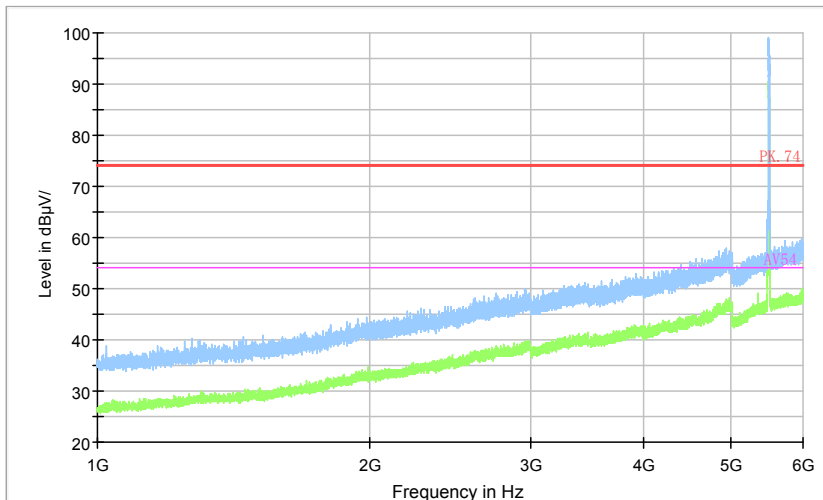

Full Spectrum

Preview Result 2-AVG   Preview Result 1-PK+   PK.74   AV54

Comment

Frequency Range: 1GHz -6GHz
Detector: Av mode and PK mode
Modulation type: 802.11n