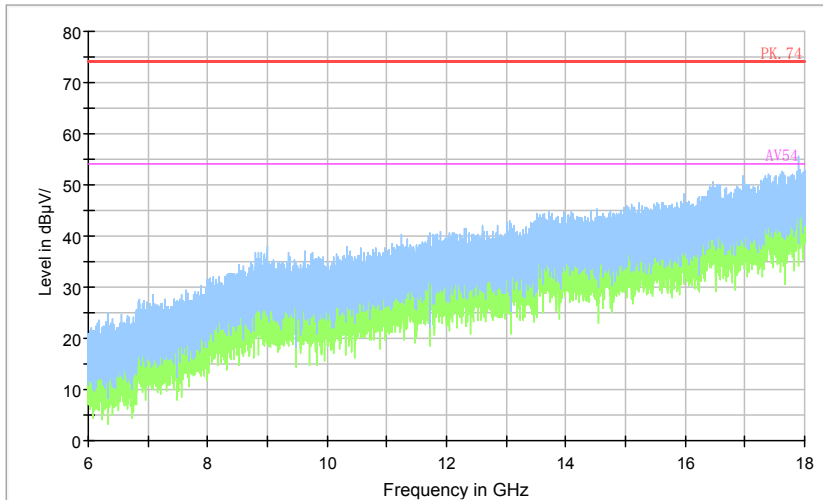

Full Spectrum

Preview Result 2-AVG   Preview Result 1-PK+   PK.74   AV54

Comment

Frequency Range: 6GHz -18GHz
Detector: Av mode and PK mode
Modulation type: 802.11ac(HT20)