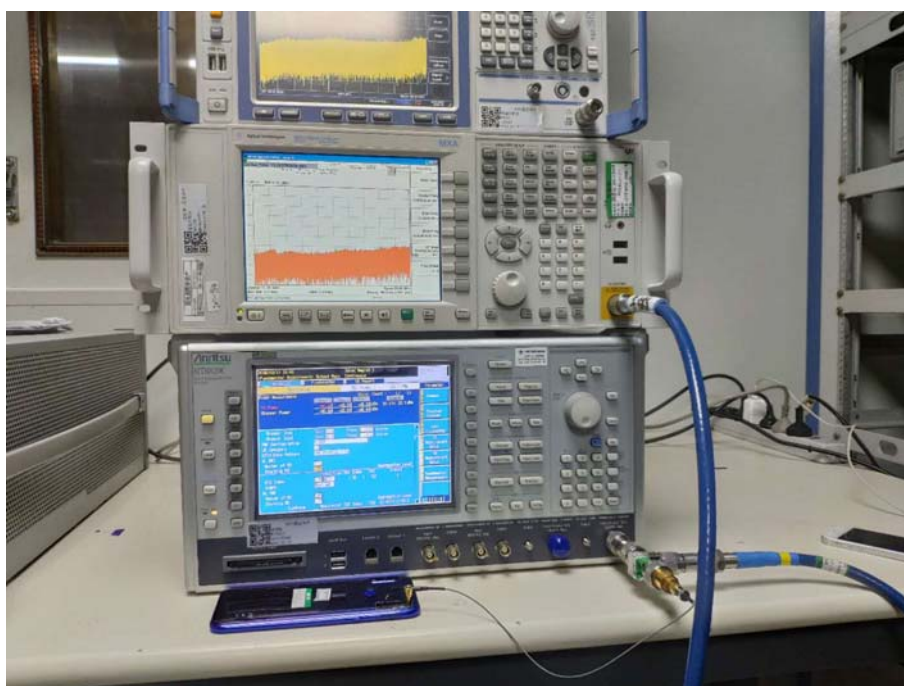

## RF TEST SETUP

'RF Conducted Test setup (GSM/WCDMA/LTE)

RF Conducted Test setup (LTE)

RF Conducted Test setup (BT/WIFI)

Dynamic Frequency Selection Test setup

Spurious Radiated Emissions Test setup

Conducted Emissions Test Setup (with charger)

## **EMC TEST SETUP**

Radiated Emissions Test Setup (with laptop) (30-1000MHz)

Radiated Emissions Test Setup (with charger) (30-1000MHz)

Radiated Emissions Test Setup (with laptop) (above 1GHz)

Radiated Emissions Test Setup (with charger) (above 1GHz)