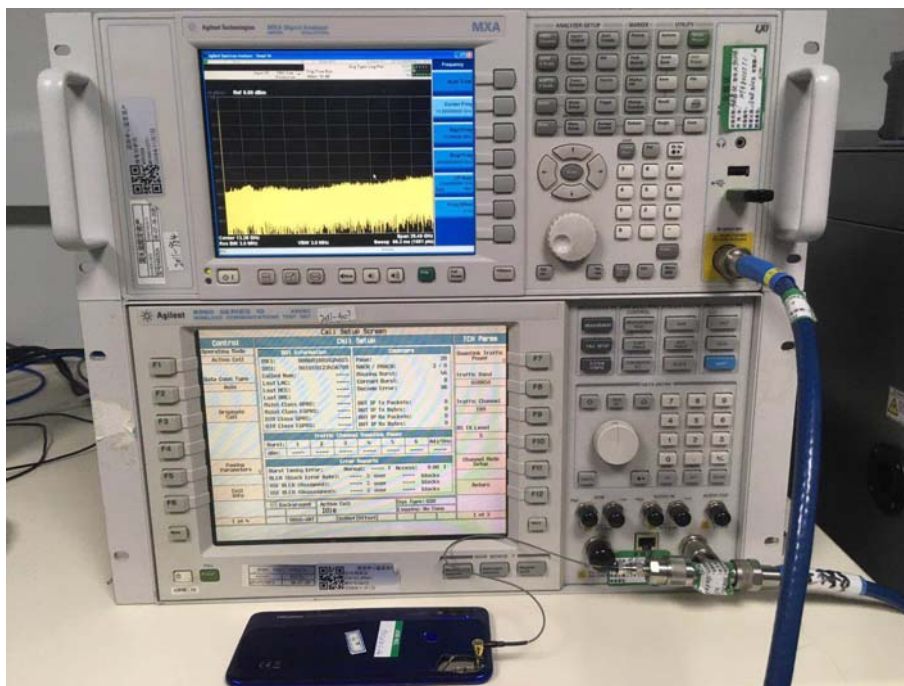

## RF TEST SETUP

'RF Conducted Test setup (GSM/WCDMA/LTE)

RF Conducted Test setup (LTE)

RF Conducted Test setup (BT/WIFI)

Dynamic Frequency Selection Test setup

Spurious Radiated Emissions Test setup

Conducted Emissions Test Setup (with charger)

## **EMC TEST SETUP**

Radiated Emissions Test Setup (with laptop) (30-1000MHz)

Radiated Emissions Test Setup (with charger) (30-1000MHz)

Radiated Emissions Test Setup (with laptop) (above 1GHz)

Radiated Emissions Test Setup (with charger) (above 1GHz)