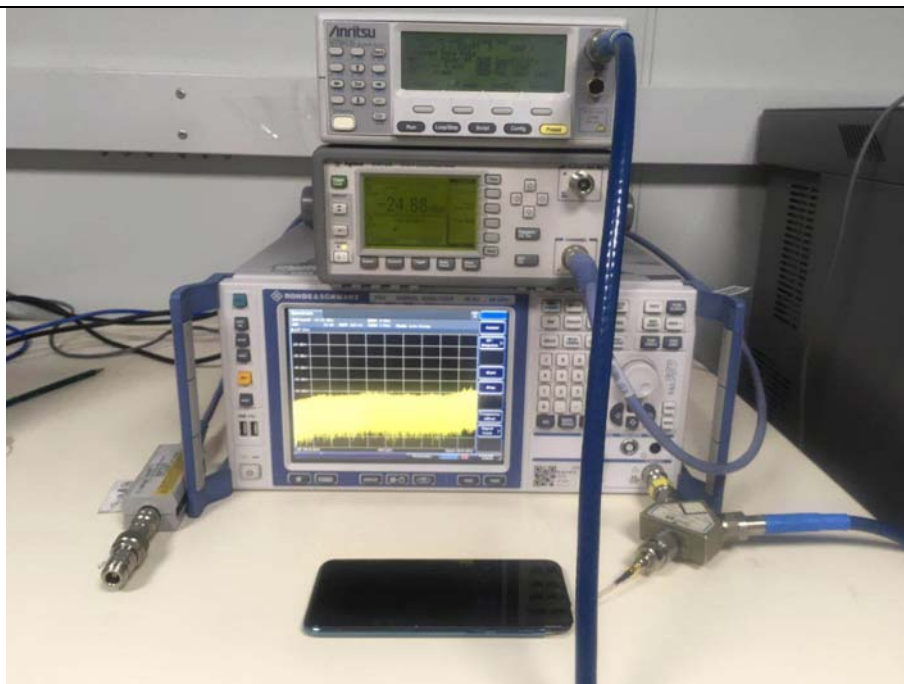

## RF TEST SETUP

'RF Conducted Test setup (GSM/WCDMA/LTE)

RF Conducted Test setup (LTE)

RF Conducted Test setup (BT/WIFI)

Dynamic Frequency Selection Test setup

Spurious Radiated Emissions Test setup

Conducted Emissions Test Setup (with charger)

## **EMC TEST SETUP**

Radiated Emissions Test Setup (with laptop) (30-1000MHz)

Radiated Emissions Test Setup (with charger) (30-1000MHz)

Radiated Emissions Test Setup (with laptop) (above 1GHz)

Radiated Emissions Test Setup (with charger) (above 1GHz)