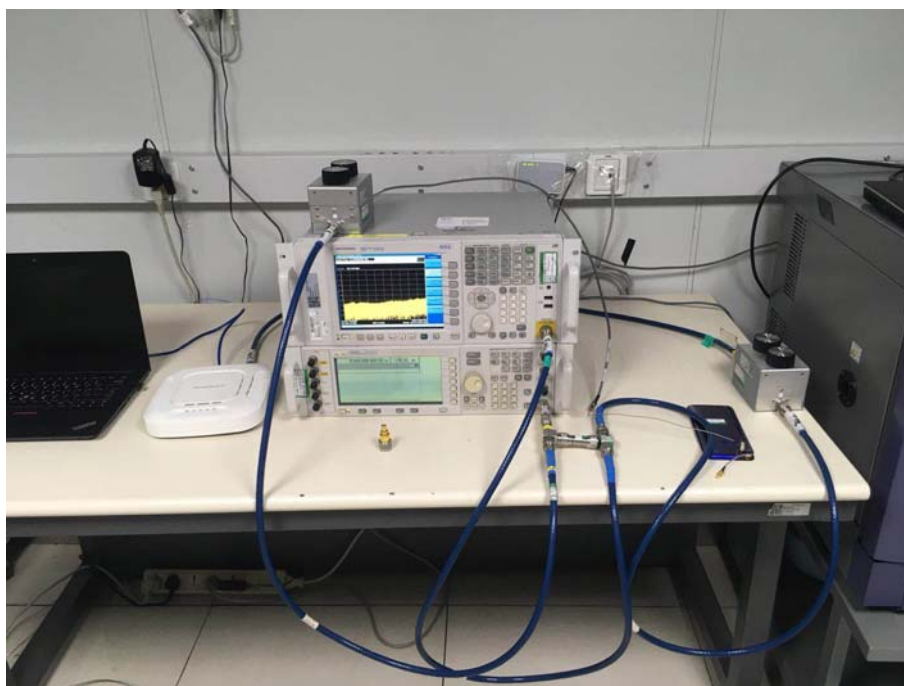

## RF TEST SETUP

'RF Conducted Test setup (GSM/WCDMA/LTE)

RF Conducted Test setup (LTE)

RF Conducted Test setup (BT/WIFI)

Dynamic Frequency Selection Test setup

Spurious Radiated Emissions Test setup

Conducted Emissions Test Setup (with charger)

## **EMC TEST SETUP**

Radiated Emissions Test Setup (with laptop) (30-1000MHz)

Radiated Emissions Test Setup (with charger) (30-1000MHz)

Radiated Emissions Test Setup (with laptop) (above 1GHz)

Radiated Emissions Test Setup (with charger) (above 1GHz)