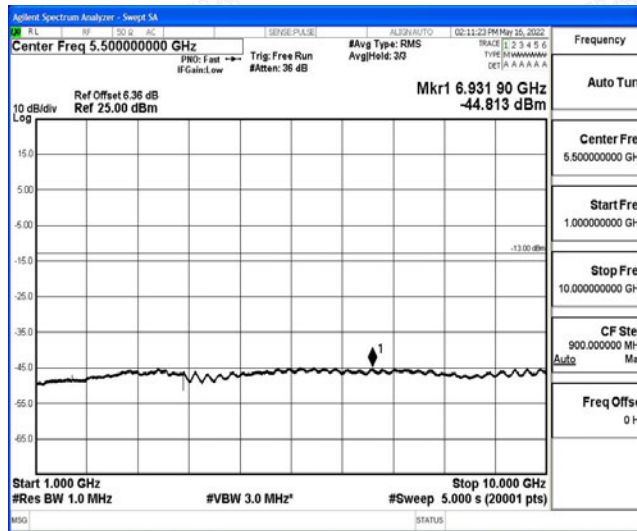

Band26-5MHz-QPSK-26715-1RB#0-Range1:0.009~0.15MHz