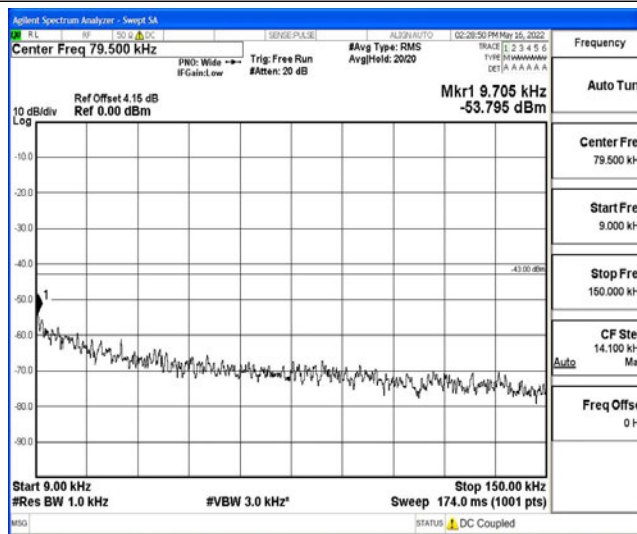

Band26-5MHz-16QAM-26715-1RB#0-Range3:30~1000MHz

Band26-5MHz-16QAM-26715-1RB#0-Range4:1000~10000MHz

Band26-5MHz-16QAM-26740-1RB#0-Range1:0.009~0.15MHz

Band26-5MHz-16QAM-26740-1RB#0-Range2:0.15~30MHz

Band26-5MHz-16QAM-26740-1RB#0-Range3:30~1000MHz