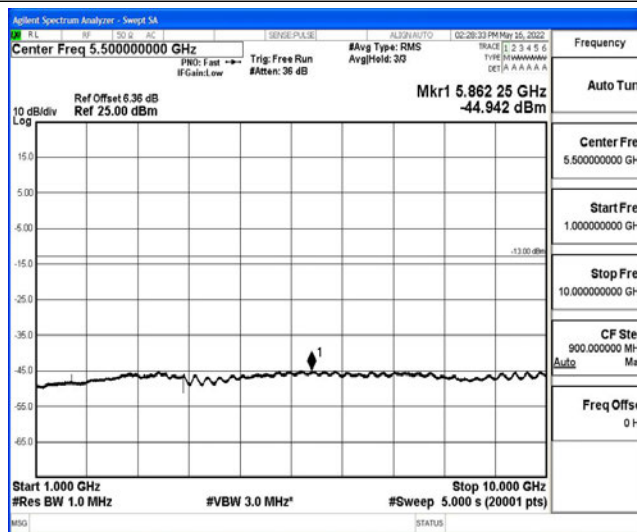

Band26-5MHz-QPSK-26740-1RB#0-Range2:0.15~30MHz

Band26-5MHz-QPSK-26740-1RB#0-Range3:30~1000MHz

Band26-5MHz-QPSK-26740-1RB#0-Range4:1000~10000MHz

Band26-5MHz-QPSK-26765-1RB#0-Range1:0.009~0.15MHz

Shenzhen LCS Compliance Testing Laboratory Ltd.
 Add: 101, 201 Bldg A & 301 Bldg C, Juji Industrial Park Yabianxueziwei, Shajing Street, Baoan District, Shenzhen, 518000, China
 Tel: +(86) 0755-82591330 | E-mail: webmaster@lcs-cert.com | Web: www.lcs-cert.com
 Scan code to check authenticity