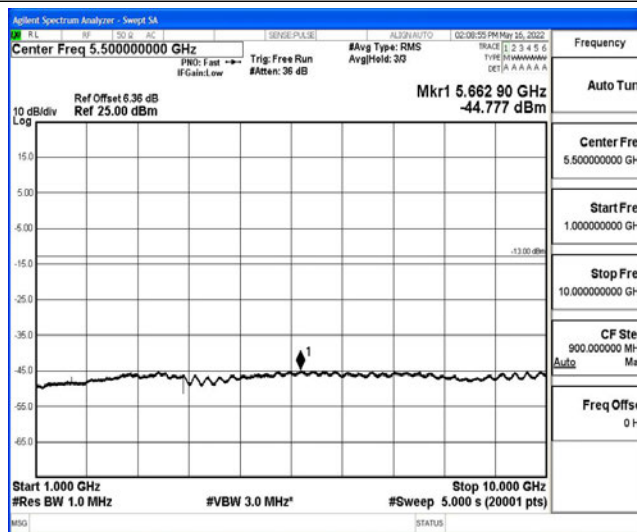

Band26-3MHz-16QAM-26775-1RB#0-Range1:0.009~0.15MHz