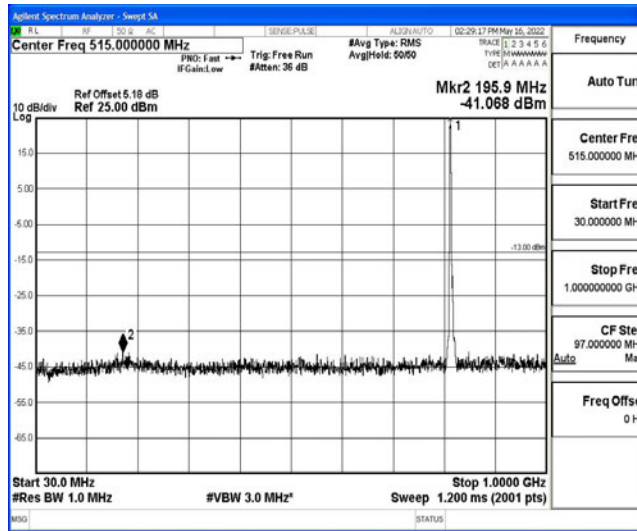

Band26-5MHz-16QAM-26715-1RB#0-Range3:30~1000MHz

Band26-5MHz-16QAM-26715-1RB#0-Range4:1000~10000MHz

Band26-5MHz-16QAM-26740-1RB#0-Range1:0.009~0.15MHz

Band26-5MHz-16QAM-26740-1RB#0-Range2:0.15~30MHz

Band26-5MHz-16QAM-26740-1RB#0-Range3:30~1000MHz