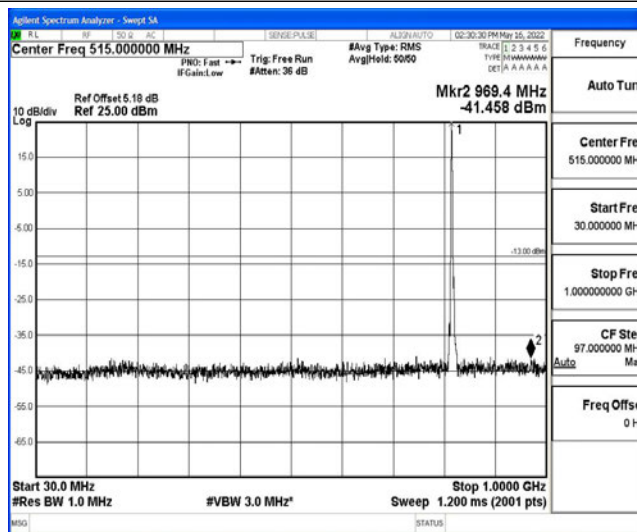

Band26-5MHz-QPSK-26765-1RB#0-Range4:1000~10000MHz