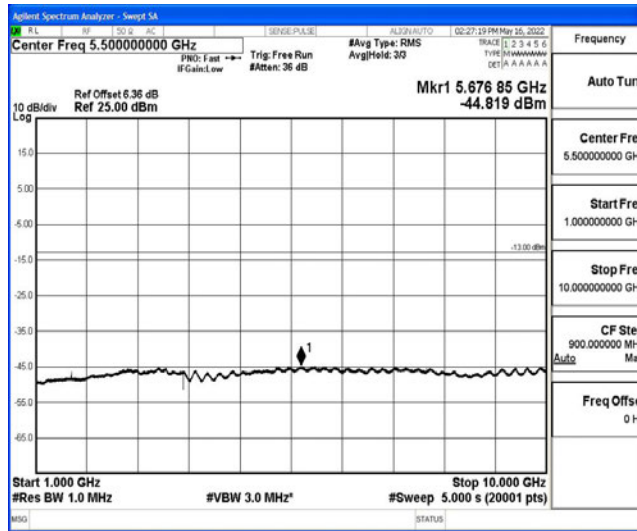

Band26-5MHz-16QAM-26740-1RB#0-Range1:0.009~0.15MHz