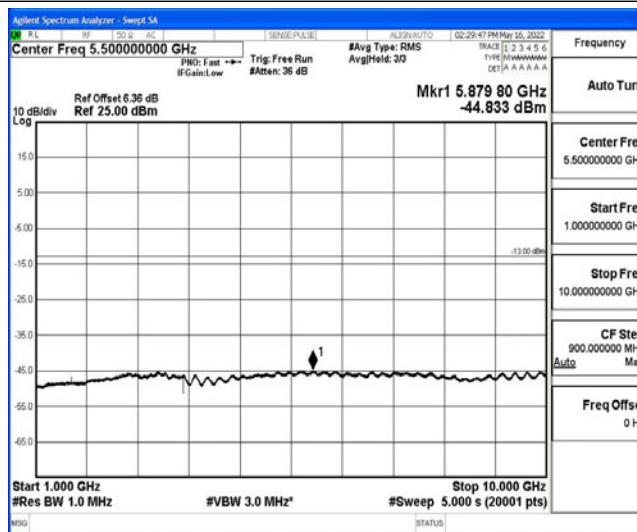

Band26-5MHz-16QAM-26765-1RB#0-Range1:0.009~0.15MHz