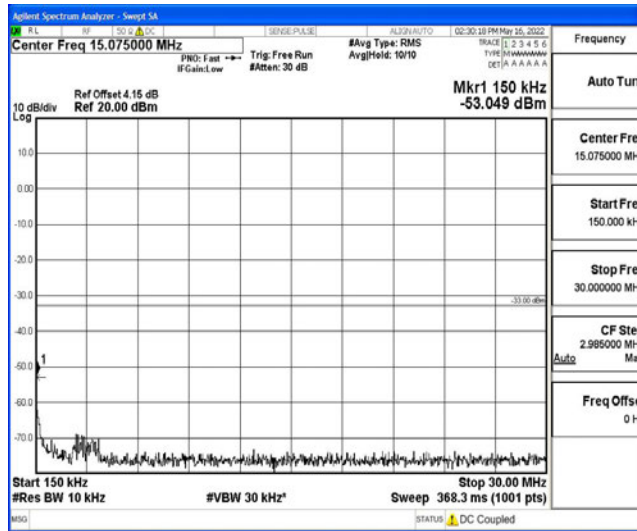

Band26-5MHz-QPSK-26765-1RB#0-Range3:30~100MHz