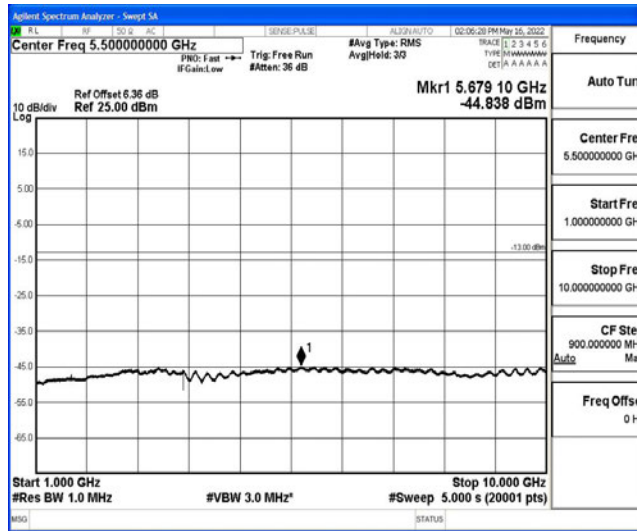

Band26-3MHz-16QAM-26740-1RB#0-Range1:0.009~0.15MHz