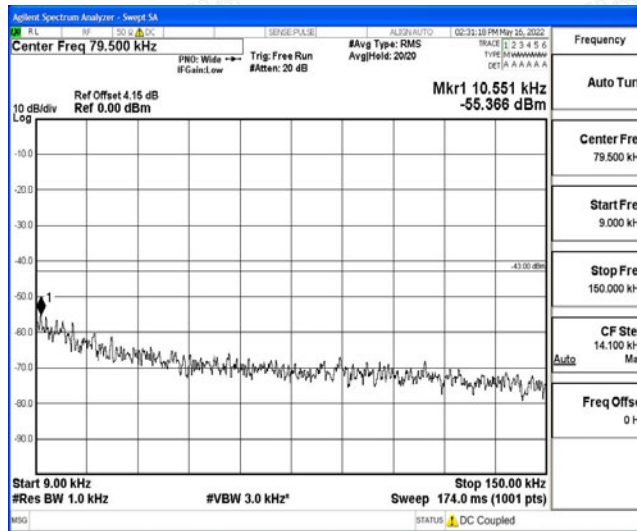

Band26-5MHz-16QAM-26765-1RB#0-Range2:0.15~30MHz