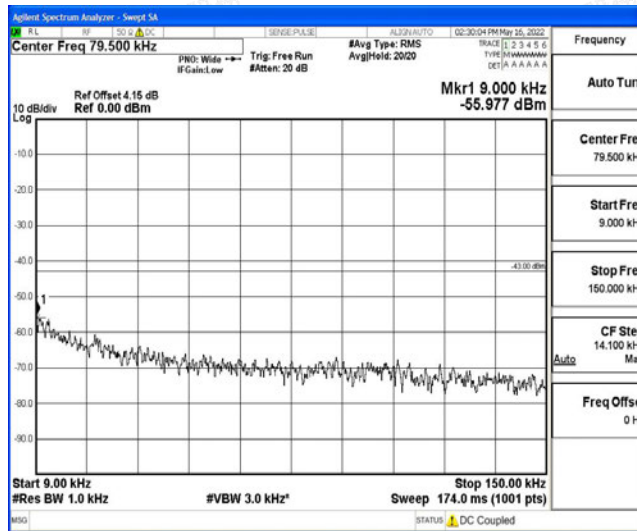

Band26-5MHz-QPSK-26740-1RB#0-Range2:0.15~30MHz

Band26-5MHz-QPSK-26740-1RB#0-Range3:30~1000MHz

Band26-5MHz-QPSK-26740-1RB#0-Range4:1000~10000MHz

Band26-5MHz-QPSK-26765-1RB#0-Range1:0.009~0.15MHz

Shenzhen LCS Compliance Testing Laboratory Ltd.
 Add: 101, 201 Bldg A & 301 Bldg C, Juji Industrial Park Yabianxueziwei, Shajing Street, Baoan District, Shenzhen, 518000, China
 Tel: +(86) 0755-82591330 | E-mail: webmaster@lcs-cert.com | Web: www.lcs-cert.com
 Scan code to check authenticity