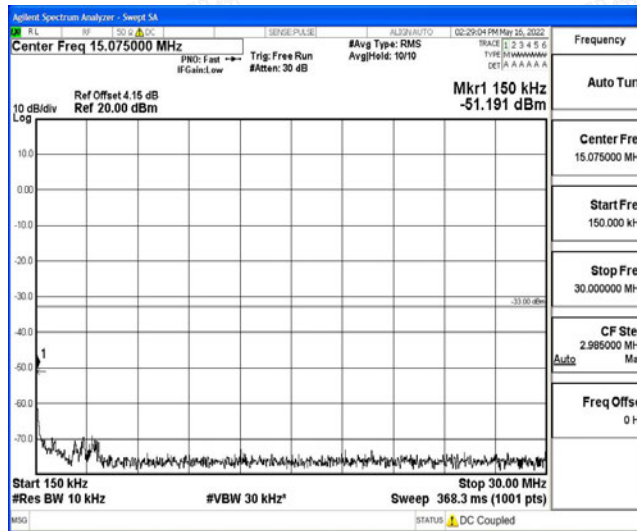

Band26-5MHz-16QAM-26715-1RB#0-Range3:30~1000MHz

Band26-5MHz-16QAM-26715-1RB#0-Range4:1000~10000MHz

Band26-5MHz-16QAM-26740-1RB#0-Range1:0.009~0.15MHz

Band26-5MHz-16QAM-26740-1RB#0-Range2:0.15~30MHz

Band26-5MHz-16QAM-26740-1RB#0-Range3:30~1000MHz