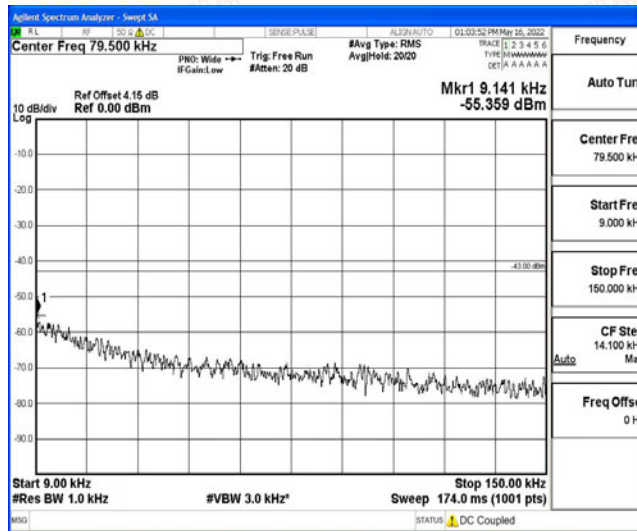

Band12-5MHz-16QAM-23035-1RB#0-Range2:0.15~30MHz

Band12-5MHz-16QAM-23035-1RB#0-Range3:30~1000MHz

Band12-5MHz-16QAM-23035-1RB#0-Range4:1000~10000MHz

Band12-5MHz-16QAM-23095-1RB#0-Range1:0.009~0.15MHz

Band12-5MHz-16QAM-23095-1RB#0-Range2:0.15~30MHz