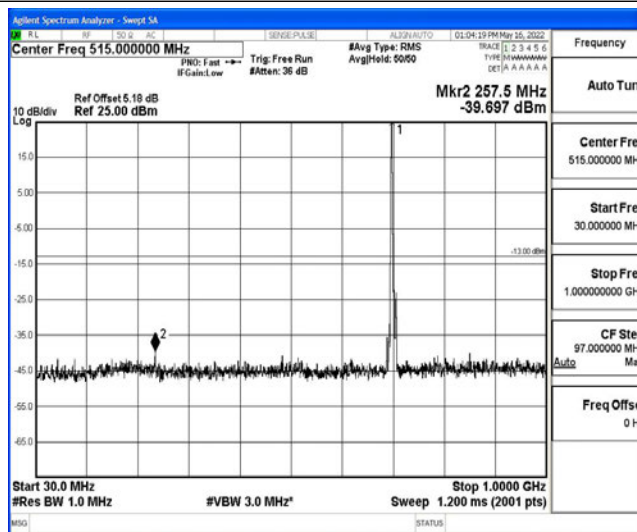

Band12-5MHz-16QAM-23095-1RB#0-Range4:1000~10000MHz

Shenzhen LCS Compliance Testing Laboratory Ltd.
Add: 101, 201 Bldg A & 301 Bldg C, Juji Industrial Park Yabianxueziwei, Shajing Street, Baoan District, Shenzhen, 518000, China
Tel: +(86) 0755-82591330 | E-mail: webmaster@lcs-cert.com | Web: www.lcs-cert.com
Scan code to check authenticity