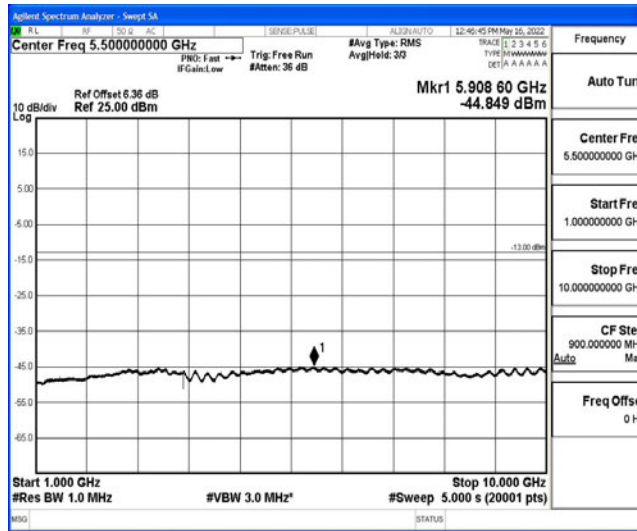

Band12-5MHz-QPSK-23035-1RB#0-Range1:0.009~0.15MHz