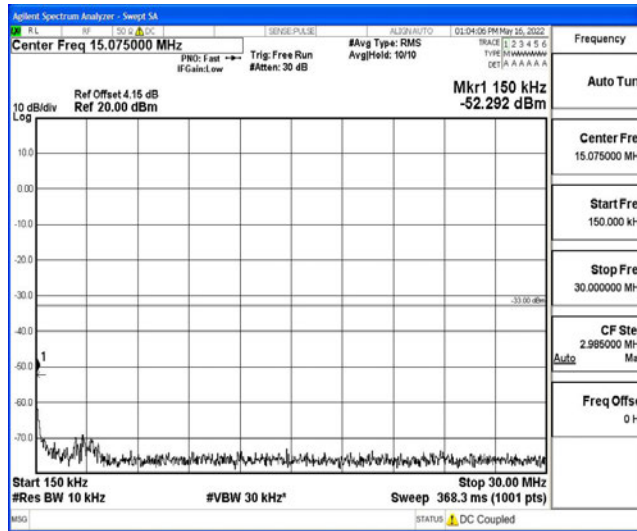

Band12-5MHz-16QAM-23035-1RB#0-Range2:0.15~30MHz

Band12-5MHz-16QAM-23035-1RB#0-Range3:30~1000MHz

Band12-5MHz-16QAM-23035-1RB#0-Range4:1000~10000MHz

Band12-5MHz-16QAM-23095-1RB#0-Range1:0.009~0.15MHz

Band12-5MHz-16QAM-23095-1RB#0-Range2:0.15~30MHz