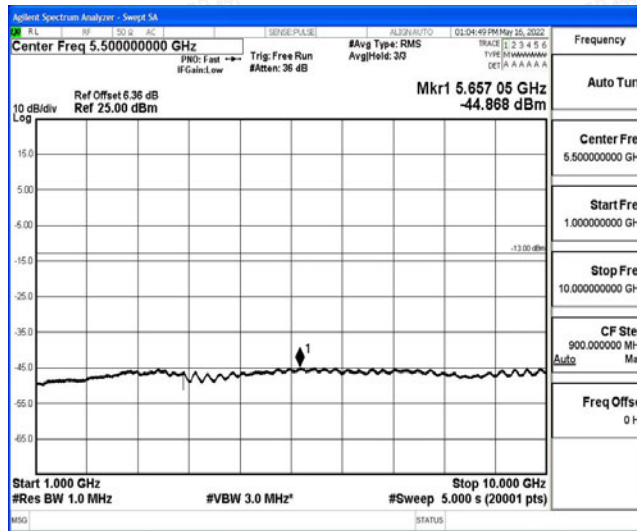

Band12-5MHz-16QAM-23155-1RB#0-Range1:0.009~0.15MHz