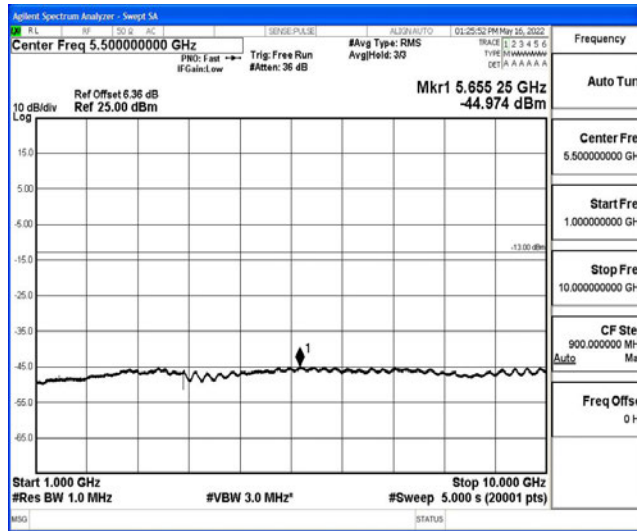

Band12-10MHz-16QAM-23060-1RB#0-Range1:0.009~0.15MHz