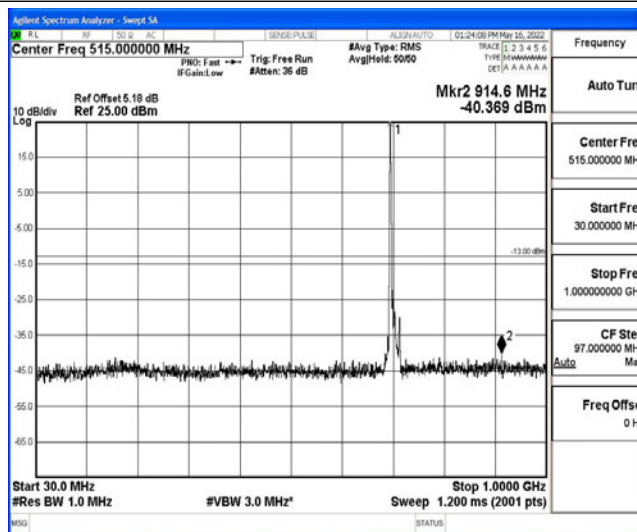

Band12-10MHz-16QAM-23095-1RB#0-Range1:0.009~0.15MHz

Band12-10MHz-16QAM-23095-1RB#0-Range2:0.15~30MHz

Band12-10MHz-16QAM-23095-1RB#0-Range3:30~1000MHz

Band12-10MHz-16QAM-23095-1RB#0-Range4:1000~10000MHz

Band12-10MHz-16QAM-23130-1RB#0-Range1:0.009~0.15MHz