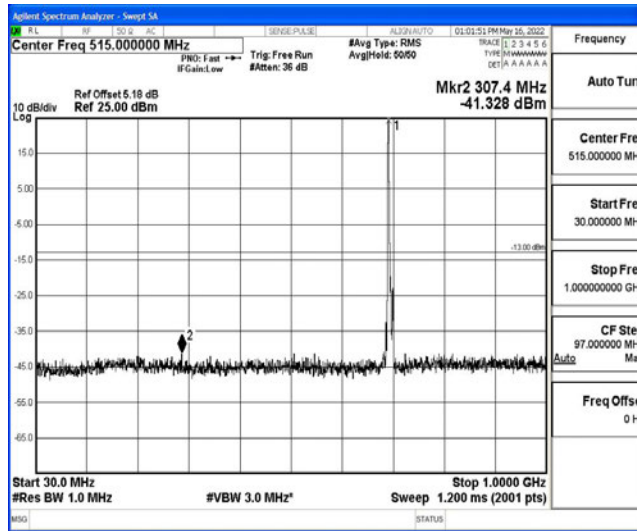

Band12-5MHz-16QAM-23035-1RB#0-Range4:1000~10000MHz