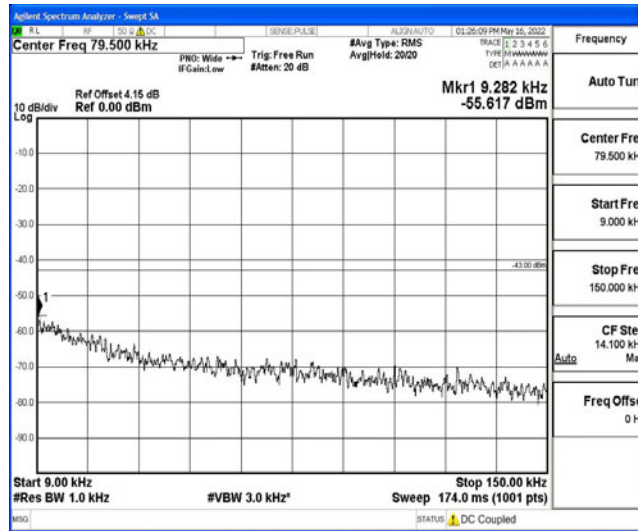

Band12-10MHz-16QAM-23095-1RB#0-Range1:0.009~0.15MHz

Band12-10MHz-16QAM-23095-1RB#0-Range2:0.15~30MHz

Band12-10MHz-16QAM-23095-1RB#0-Range3:30~1000MHz

Band12-10MHz-16QAM-23095-1RB#0-Range4:1000~10000MHz

Band12-10MHz-16QAM-23130-1RB#0-Range1:0.009~0.15MHz