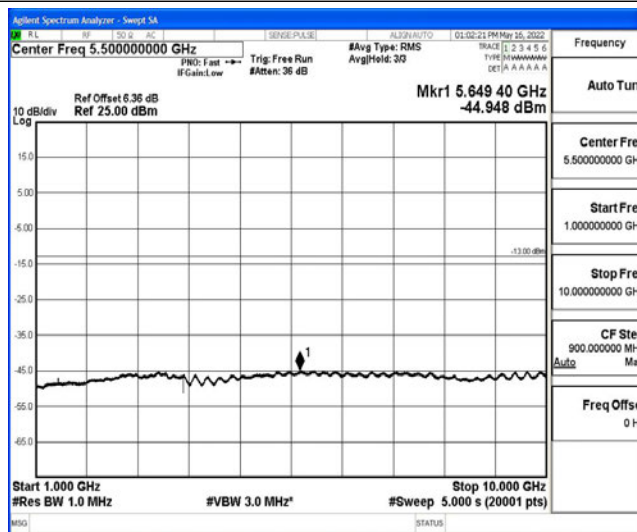

Band12-5MHz-16QAM-23035-1RB#0-Range2:0.15~30MHz

Band12-5MHz-16QAM-23035-1RB#0-Range3:30~1000MHz

Band12-5MHz-16QAM-23035-1RB#0-Range4:1000~10000MHz

Band12-5MHz-16QAM-23095-1RB#0-Range1:0.009~0.15MHz

Band12-5MHz-16QAM-23095-1RB#0-Range2:0.15~30MHz