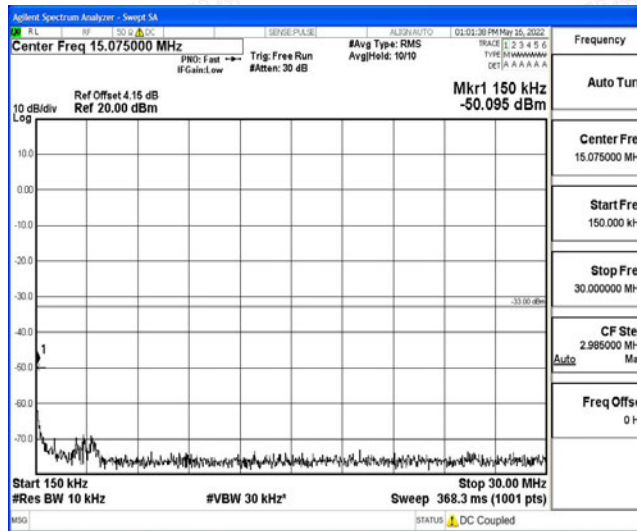

Band12-5MHz-16QAM-23035-1RB#0-Range3:30~1000MHz