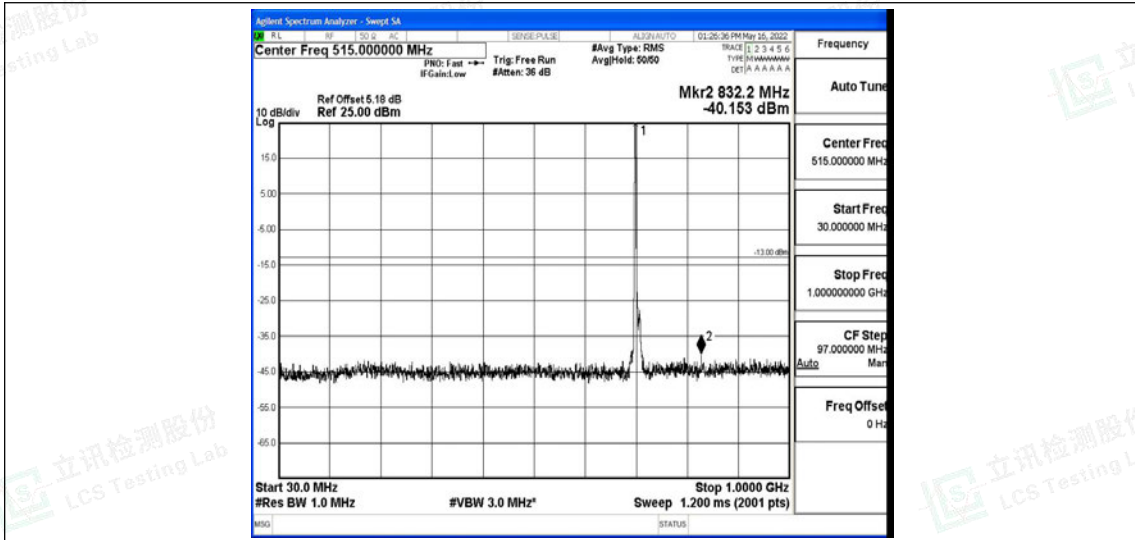

Band12-10MHz-16QAM-23130-1RB#0-Range4: 1000~10000MHz