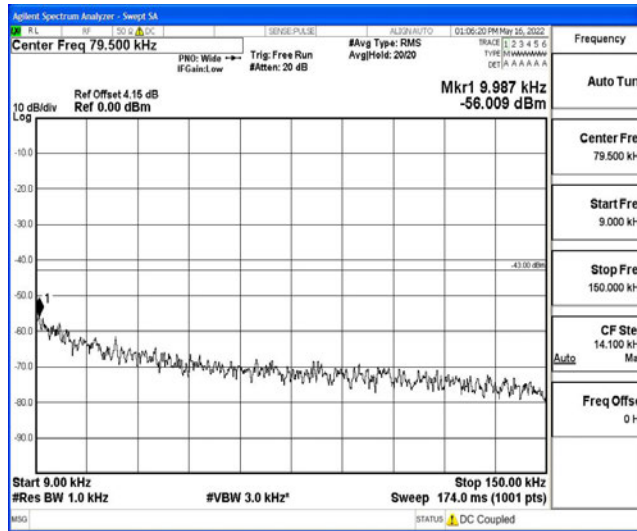

Band12-5MHz-16QAM-23155-1RB#0-Range2:0.15~30MHz