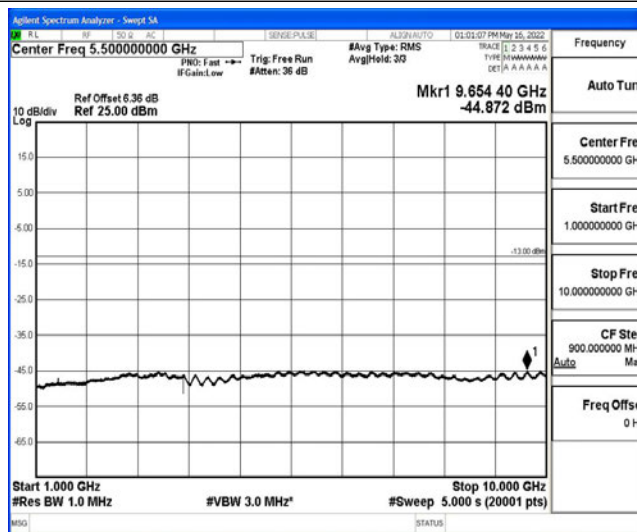

Band12-5MHz-QPSK-23095-1RB#0-Range1:0.009~0.15MHz