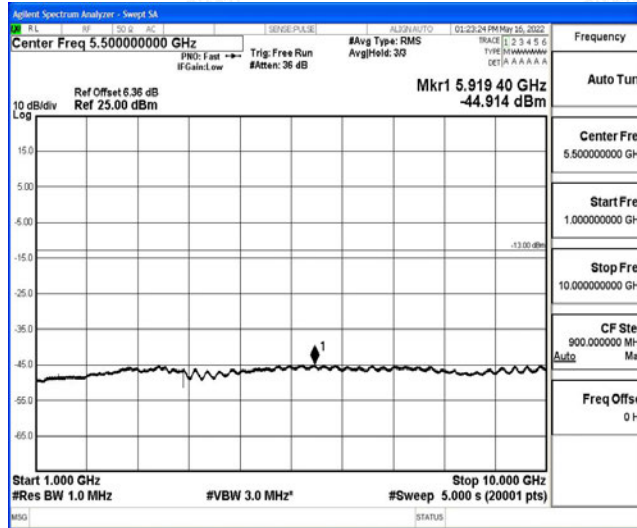

Band12-10MHz-QPSK-23130-1RB#0-Range1:0.009~0.15MHz