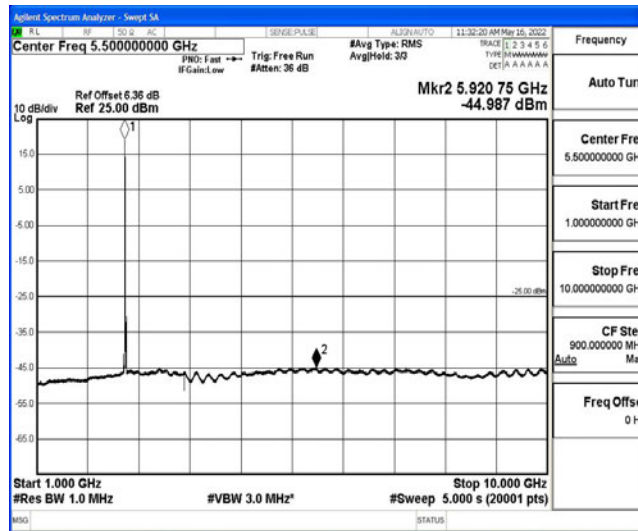

Band7-15MHz-16QAM-21100-1RB#0-Range6:20000~26500MHz

Band7-15MHz-16QAM-21375-1RB#0-Range1:0.009~0.15MHz

Band7-15MHz-16QAM-21375-1RB#0-Range2:0.15~30MHz

Band7-15MHz-16QAM-21375-1RB#0-Range3:30~1000MHz

Band7-15MHz-16QAM-21375-1RB#0-Range4:1000~10000MHz