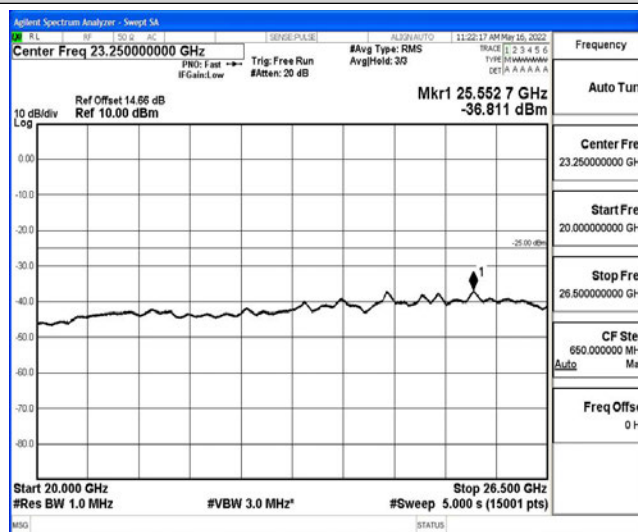

Band7-15MHz-QPSK-20825-1RB#0-Range6:20000~26500MHz

Band7-15MHz-QPSK-21100-1RB#0-Range1:0.009~0.15MHz