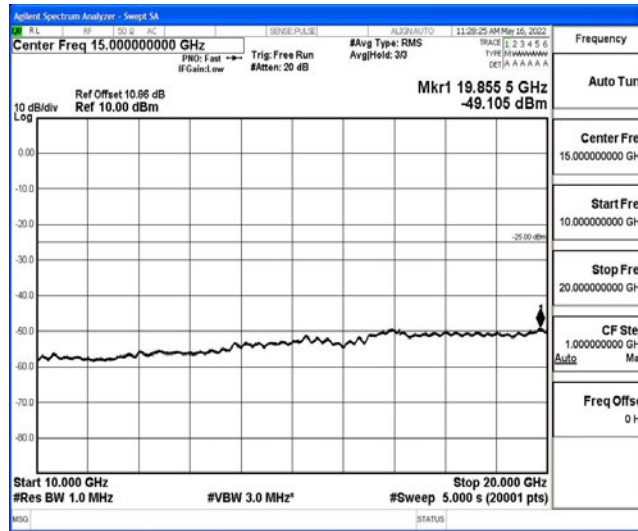

Band7-15MHz-16QAM-21100-1RB#0-Range1:0.009~0.15MHz

Band7-15MHz-16QAM-21100-1RB#0-Range2:0.15~30MHz

Band7-15MHz-16QAM-21100-1RB#0-Range3:30~1000MHz

Band7-15MHz-16QAM-21100-1RB#0-Range4:1000~10000MHz

Band7-15MHz-16QAM-21100-1RB#0-Range5:10000~20000MHz