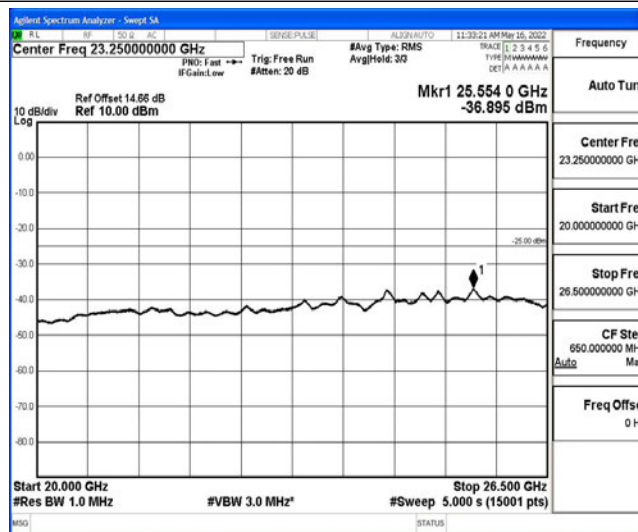

Band7-15MHz-16QAM-21375-1RB#0-Range6:20000~26500MHz

Band7-20MHz-QPSK-20850-1RB#0-Range1:0.009~0.15MHz