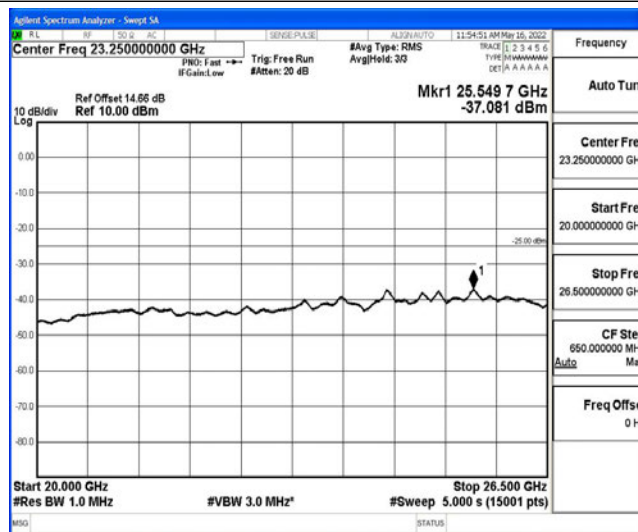

Band7-20MHz-16QAM-20850-1RB#0-Range6:20000~26500MHz

Band7-20MHz-16QAM-21100-1RB#0-Range1:0.009~0.15MHz