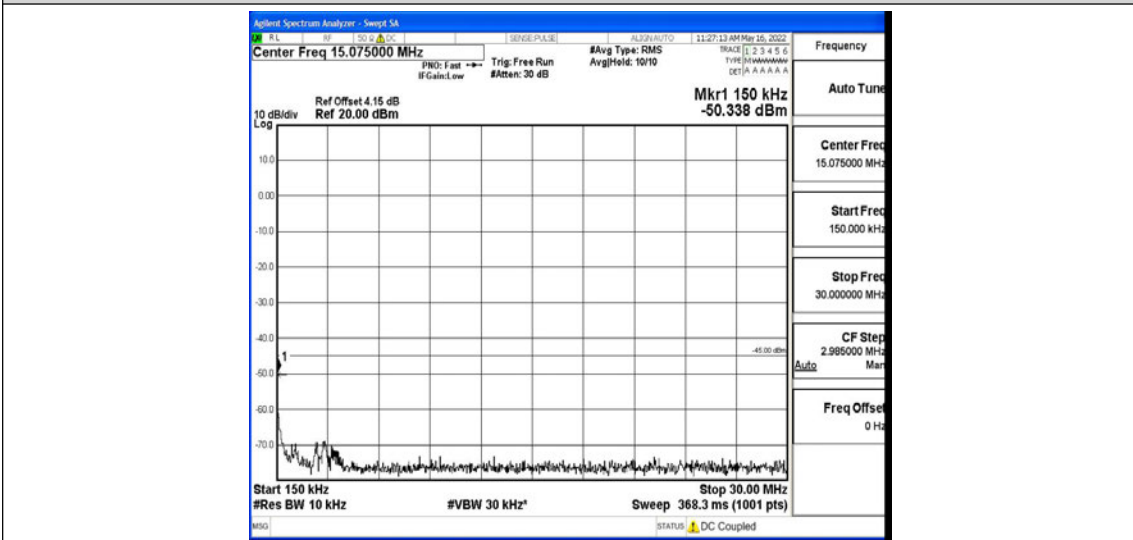

Band7-15MHz-16QAM-21100-1RB#0-Range2:0.15~30MHz

Band7-15MHz-16QAM-21100-1RB#0-Range3:30~1000MHz