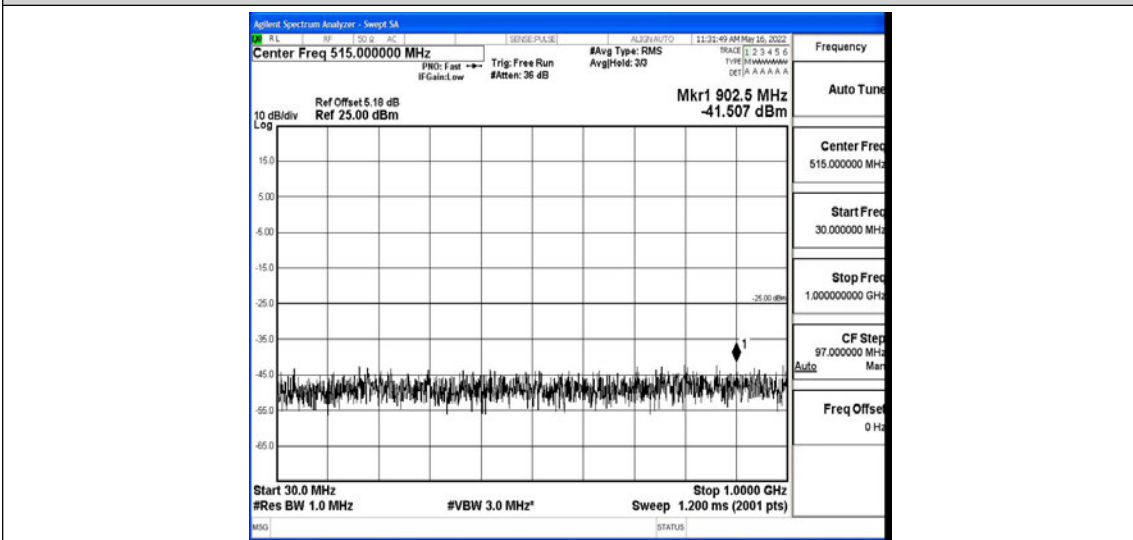

Band7-15MHz-16QAM-21100-1RB#0-Range6:20000~26500MHz

Band7-15MHz-16QAM-21375-1RB#0-Range1:0.009~0.15MHz

Band7-15MHz-16QAM-21375-1RB#0-Range2:0.15~30MHz

Band7-15MHz-16QAM-21375-1RB#0-Range3:30~1000MHz

Band7-15MHz-16QAM-21375-1RB#0-Range4:1000~10000MHz