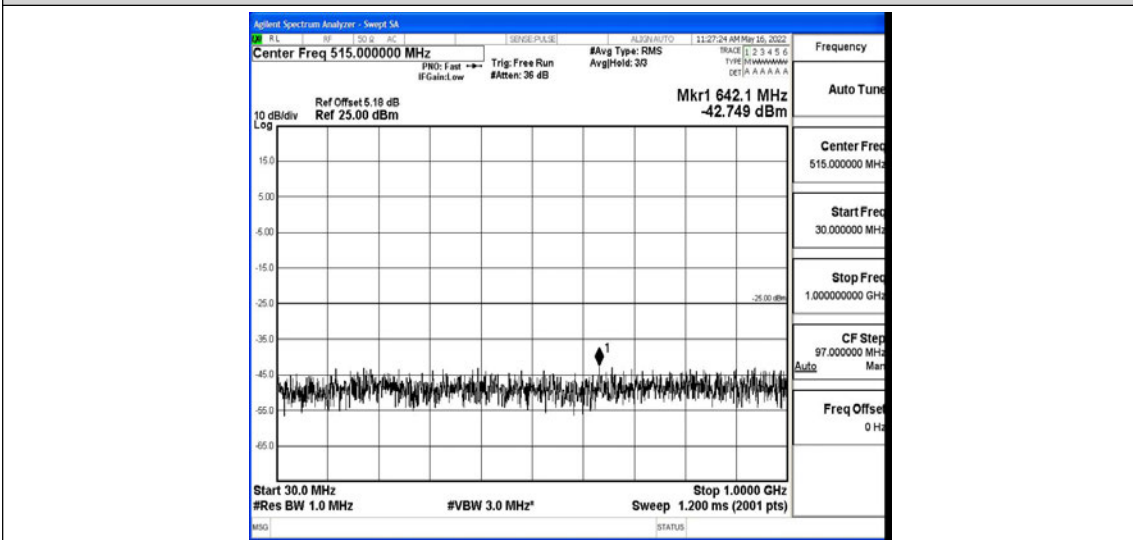

Band7-15MHz-16QAM-21100-1RB#0-Range1:0.009~0.15MHz

Band7-15MHz-16QAM-21100-1RB#0-Range2:0.15~30MHz

Band7-15MHz-16QAM-21100-1RB#0-Range3:30~1000MHz

Band7-15MHz-16QAM-21100-1RB#0-Range4:1000~10000MHz

Band7-15MHz-16QAM-21100-1RB#0-Range5:10000~20000MHz