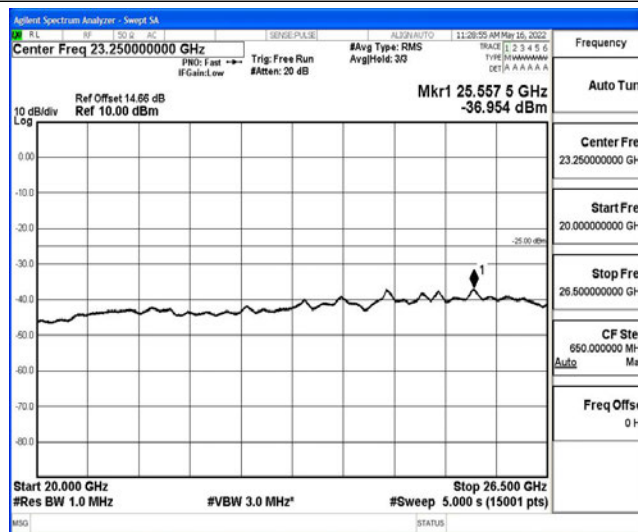

Band7-15MHz-16QAM-21100-1RB#0-Range6:20000~26500MHz

Band7-15MHz-16QAM-21375-1RB#0-Range1:0.009~0.15MHz