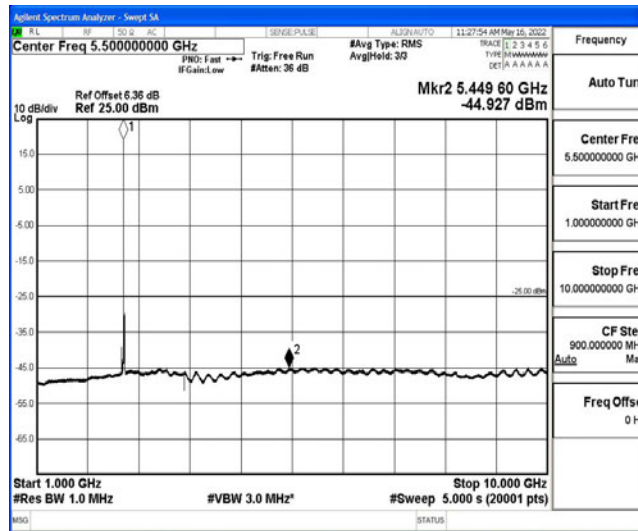

Band7-15MHz-16QAM-21100-1RB#0-Range1:0.009~0.15MHz

Band7-15MHz-16QAM-21100-1RB#0-Range2:0.15~30MHz

Band7-15MHz-16QAM-21100-1RB#0-Range3:30~1000MHz

Band7-15MHz-16QAM-21100-1RB#0-Range4:1000~10000MHz

Band7-15MHz-16QAM-21100-1RB#0-Range5:10000~20000MHz