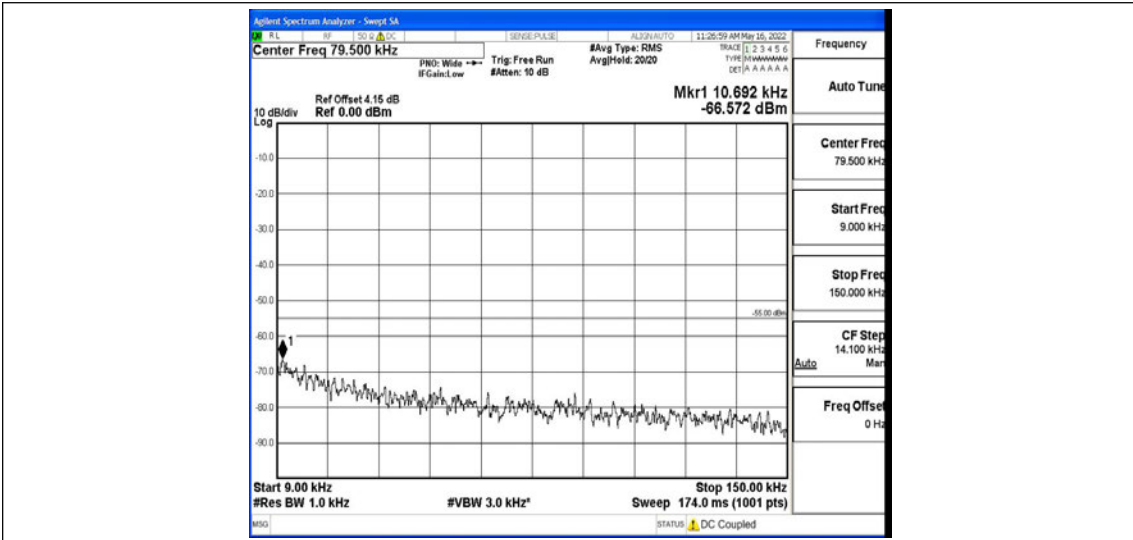

Band7-15MHz-16QAM-21100-1RB#0-Range1:0.009~0.15MHz

Band7-15MHz-16QAM-21100-1RB#0-Range2:0.15~30MHz