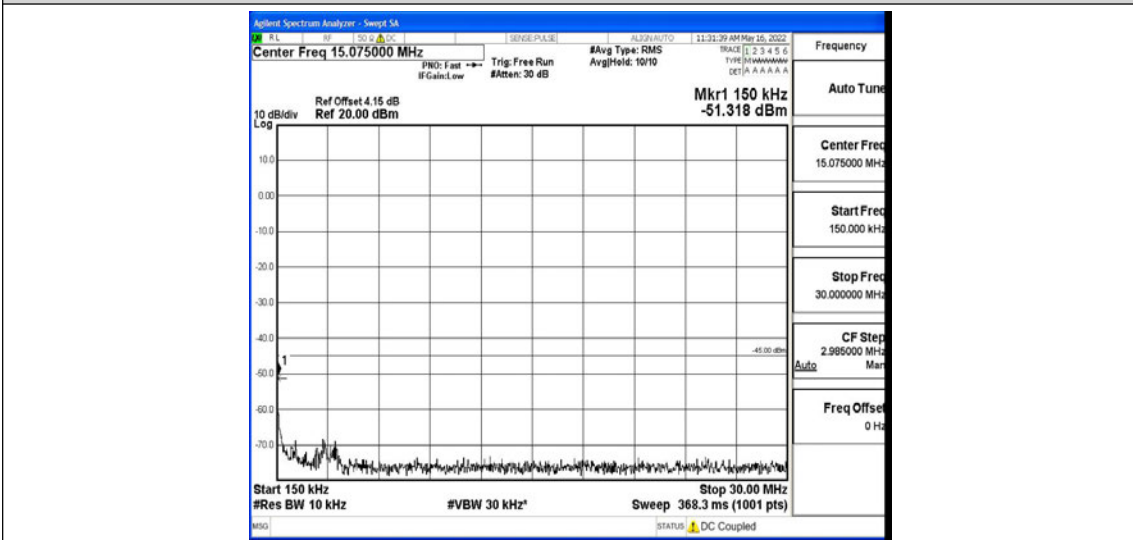

Band7-15MHz-16QAM-21100-1RB#0-Range6:20000~26500MHz

Band7-15MHz-16QAM-21375-1RB#0-Range1:0.009~0.15MHz

Band7-15MHz-16QAM-21375-1RB#0-Range2:0.15~30MHz

Band7-15MHz-16QAM-21375-1RB#0-Range3:30~1000MHz

Band7-15MHz-16QAM-21375-1RB#0-Range4:1000~10000MHz