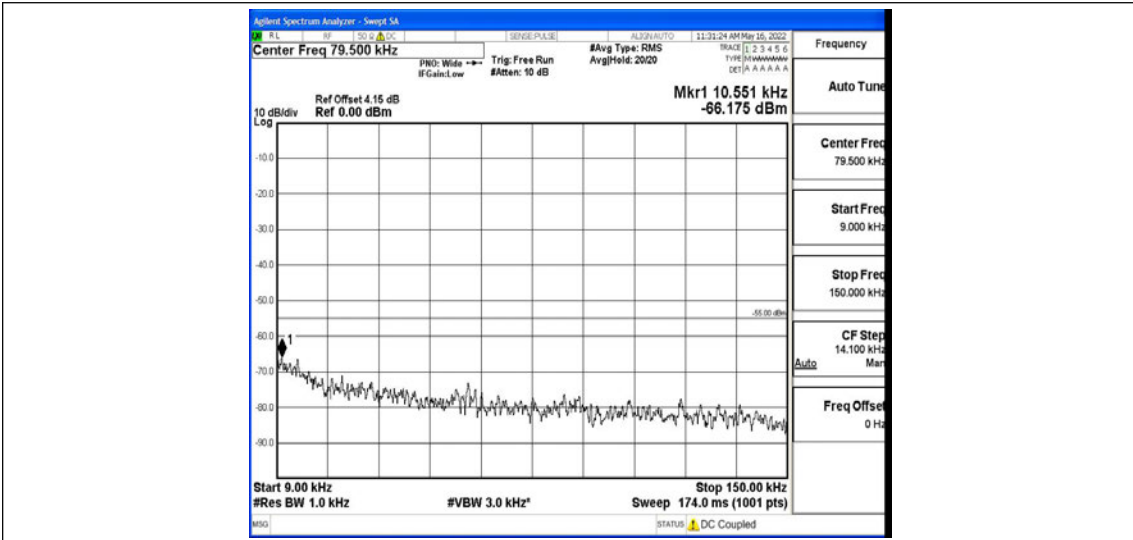

Band7-15MHz-16QAM-21375-1RB#0-Range1:0.009~0.15MHz

Band7-15MHz-16QAM-21375-1RB#0-Range2:0.15~30MHz