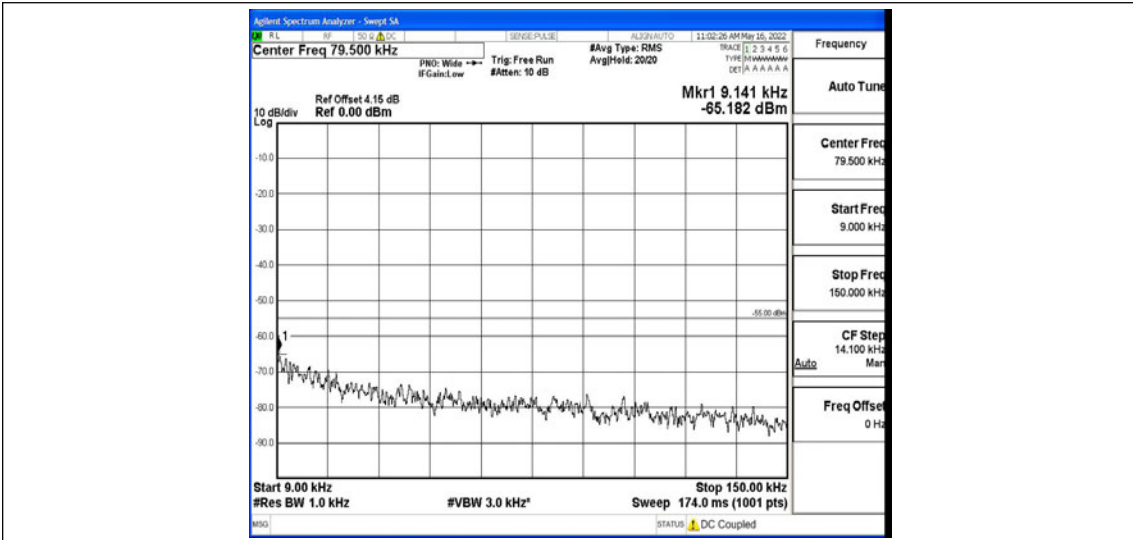

Band7-10MHz-16QAM-21400-1RB#0-Range1:0.009~0.15MHz

Band7-10MHz-16QAM-21400-1RB#0-Range2:0.15~30MHz