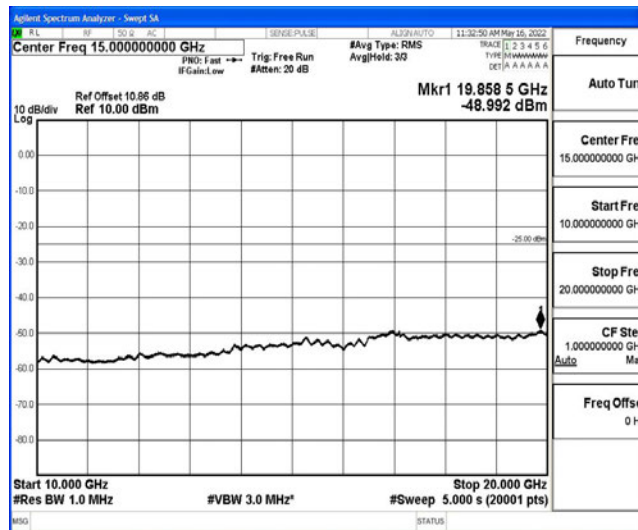

Band7-15MHz-16QAM-21375-1RB#0-Range5:10000~20000MHz

Band7-15MHz-16QAM-21375-1RB#0-Range6:20000~26500MHz