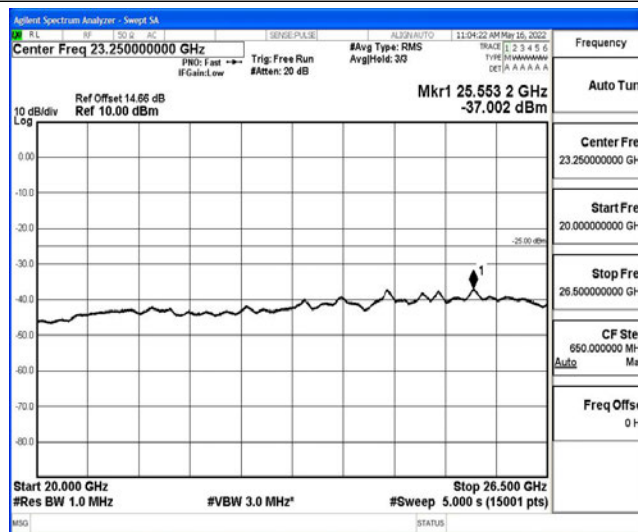

Band7-10MHz-16QAM-21400-1RB#0-Range6:20000~26500MHz

Band7-15MHz-QPSK-20825-1RB#0-Range1:0.009~0.15MHz