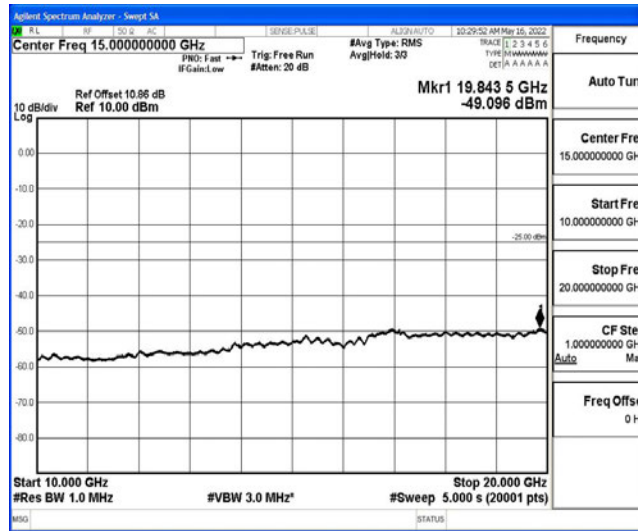

Band7-5MHz-16QAM-20775-1RB#0-Range3:30~1000MHz

Band7-5MHz-16QAM-20775-1RB#0-Range4:1000~10000MHz

Band7-5MHz-16QAM-20775-1RB#0-Range5:10000~20000MHz

Band7-5MHz-16QAM-20775-1RB#0-Range6:20000~26500MHz

Band7-5MHz-16QAM-21100-1RB#0-Range1:0.009~0.15MHz