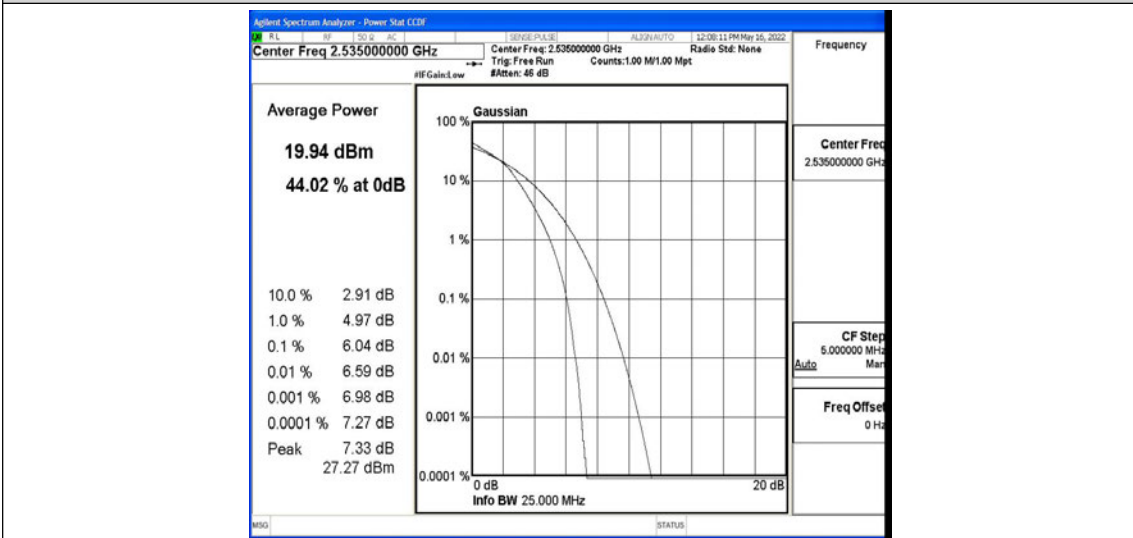

Band7-20MHz-16QAM-21100-100RB#0