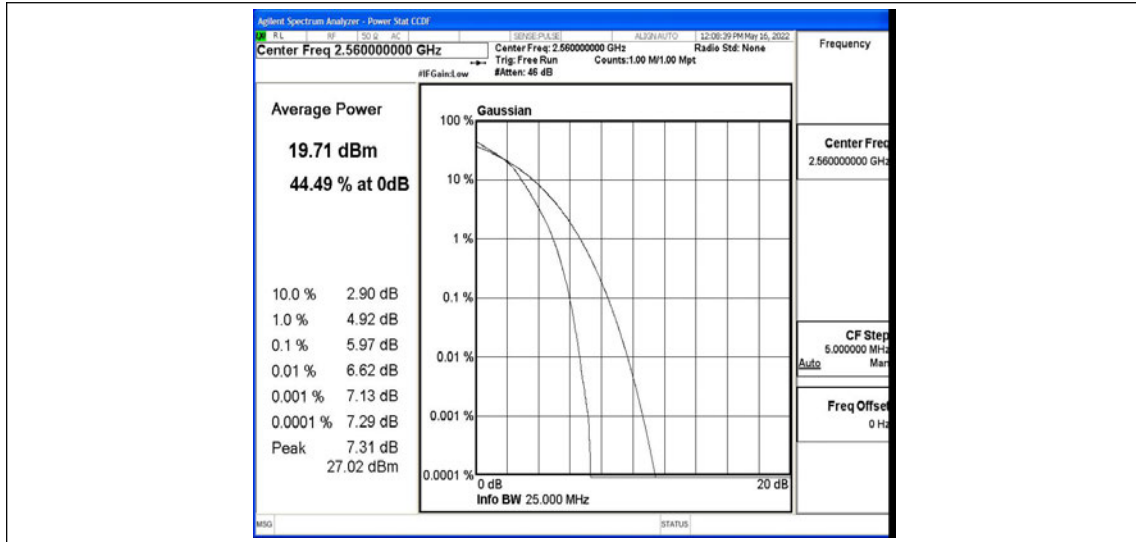

K.3 26dB Bandwidth and Occupied Bandwidth

Test Result

Band	Bandwidth	Modulation	Channel	RB Configuration	Occupied Bandwidth (MHz)	26dB Bandwidth (MHz)	Verdict
Band7	5MHz	QPSK	20775	25RB#0	4.4990	4.924	PASS
Band7	5MHz	QPSK	21100	25RB#0	4.4879	4.897	PASS
Band7	5MHz	QPSK	21425	25RB#0	4.5038	4.954	PASS
Band7	5MHz	16QAM	20775	25RB#0	4.4927	4.893	PASS
Band7	5MHz	16QAM	21100	25RB#0	4.4983	4.915	PASS
Band7	5MHz	16QAM	21425	25RB#0	4.4973	4.936	PASS
Band7	10MHz	QPSK	20800	50RB#0	8.9927	9.793	PASS
Band7	10MHz	QPSK	21100	50RB#0	8.9919	9.751	PASS
Band7	10MHz	QPSK	21400	50RB#0	8.9642	9.763	PASS
Band7	10MHz	16QAM	20800	50RB#0	9.0087	9.725	PASS
Band7	10MHz	16QAM	21100	50RB#0	8.9817	9.791	PASS
Band7	10MHz	16QAM	21400	50RB#0	8.9685	9.828	PASS
Band7	15MHz	QPSK	20825	75RB#0	13.471	14.63	PASS
Band7	15MHz	QPSK	21100	75RB#0	13.452	14.62	PASS
Band7	15MHz	QPSK	21375	75RB#0	13.437	14.55	PASS
Band7	15MHz	16QAM	20825	75RB#0	13.497	14.64	PASS
Band7	15MHz	16QAM	21100	75RB#0	13.460	14.69	PASS
Band7	15MHz	16QAM	21375	75RB#0	13.482	14.65	PASS
Band7	20MHz	QPSK	20850	100RB#0	17.991	19.32	PASS
Band7	20MHz	QPSK	21100	100RB#0	17.947	19.45	PASS
Band7	20MHz	QPSK	21350	100RB#0	17.941	19.28	PASS
Band7	20MHz	16QAM	20850	100RB#0	18.009	19.41	PASS
Band7	20MHz	16QAM	21100	100RB#0	17.958	19.39	PASS
Band7	20MHz	16QAM	21350	100RB#0	17.923	19.34	PASS