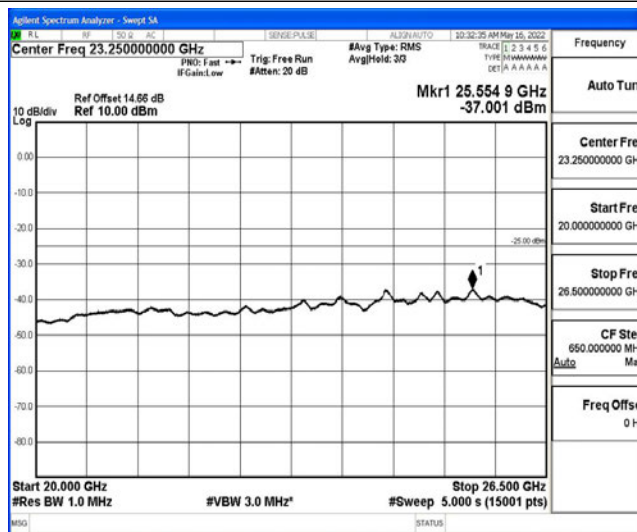

Band7-5MHz-QPSK-21425-1RB#0-Range1:0.009~0.15MHz