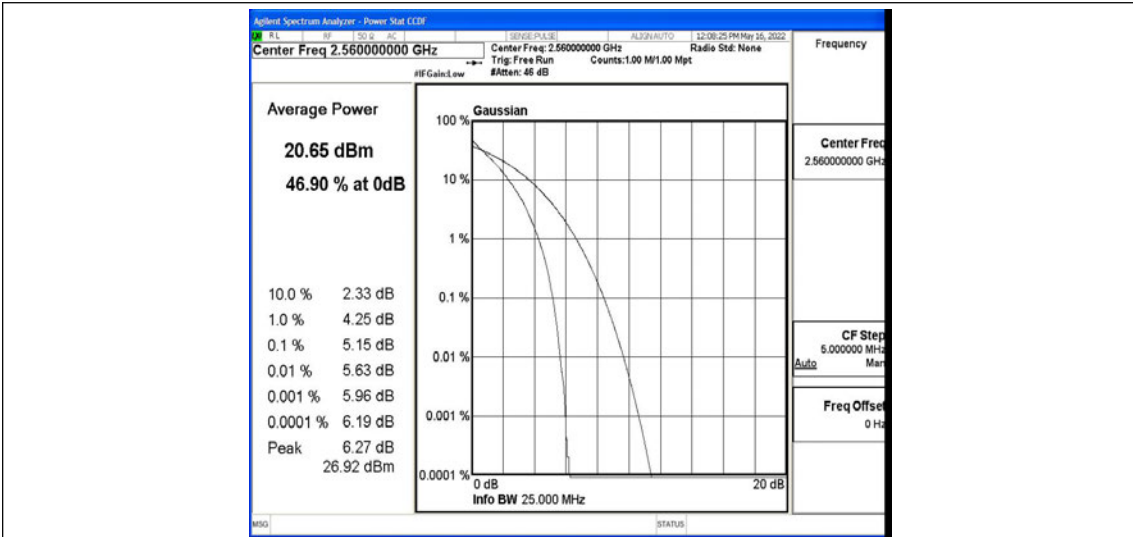

Band7-20MHz-QPSK-21350-100RB#0