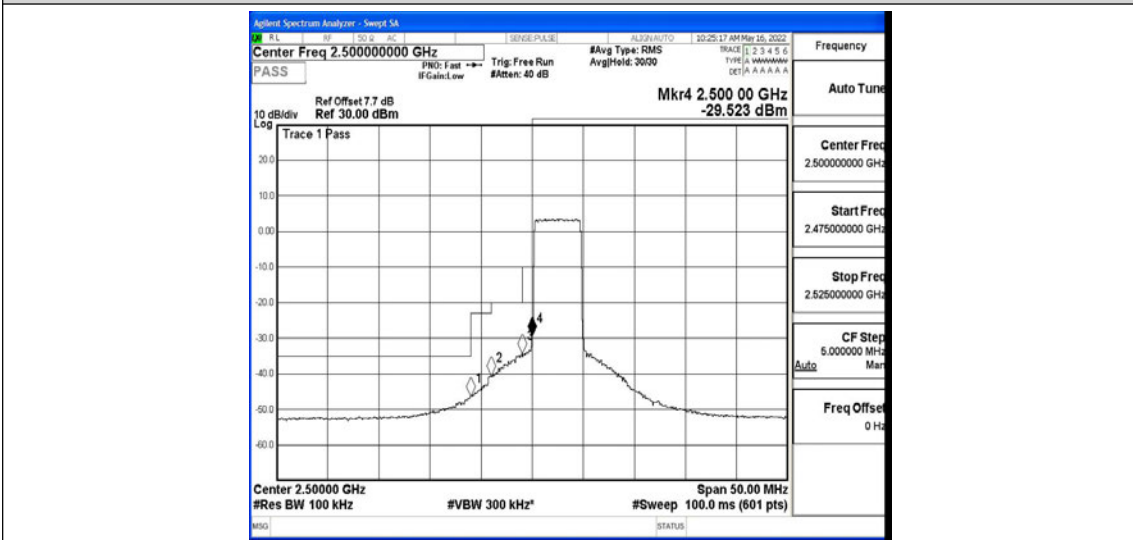

Band7-5MHz-16QAM-20775-25RB#0