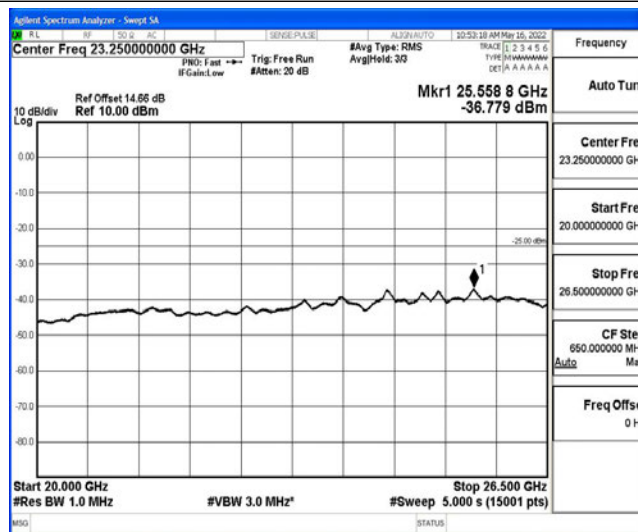

Band7-10MHz-QPSK-21100-1RB#0-Range1:0.009~0.15MHz