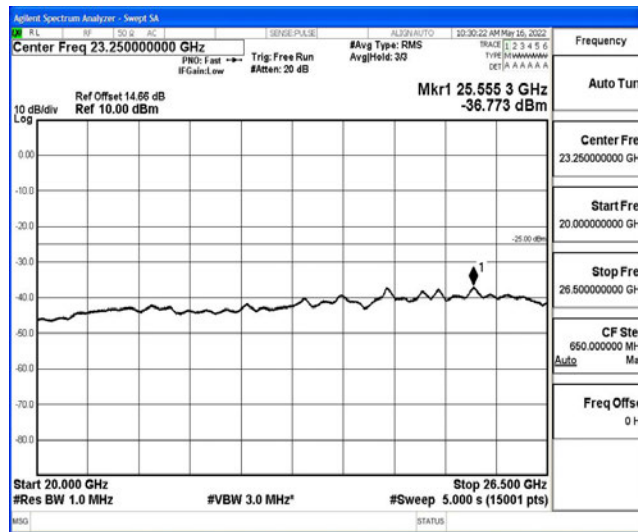

Band7-5MHz-16QAM-20775-1RB#0-Range3:30~1000MHz

Band7-5MHz-16QAM-20775-1RB#0-Range4:1000~10000MHz

Band7-5MHz-16QAM-20775-1RB#0-Range5:10000~20000MHz

Band7-5MHz-16QAM-20775-1RB#0-Range6:20000~26500MHz

Band7-5MHz-16QAM-21100-1RB#0-Range1:0.009~0.15MHz