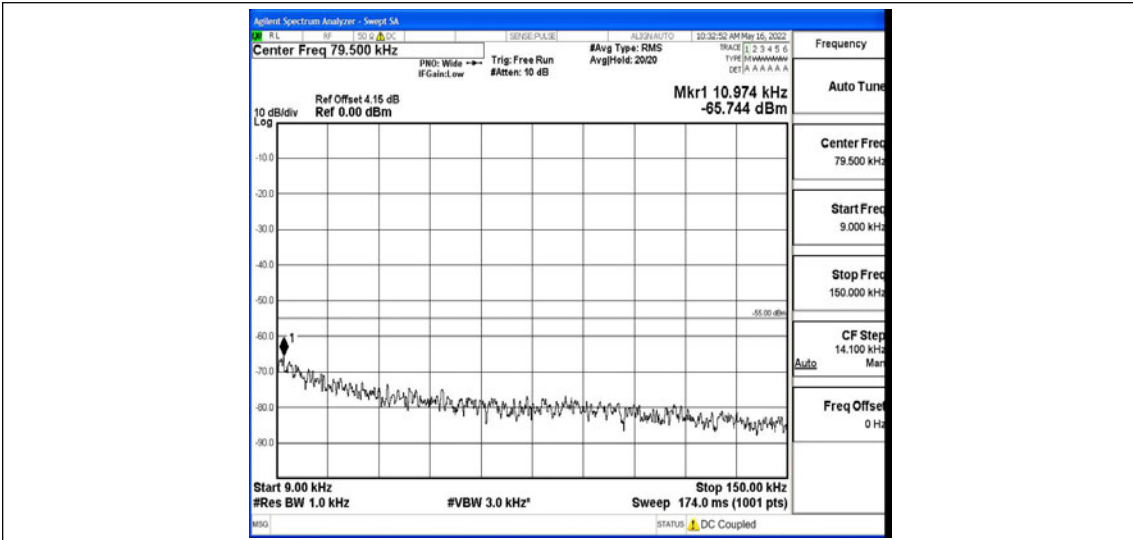

Band7-5MHz-16QAM-20775-1RB#0-Range3:30~1000MHz

Band7-5MHz-16QAM-20775-1RB#0-Range4:1000~10000MHz

Band7-5MHz-16QAM-20775-1RB#0-Range5:10000~20000MHz

Band7-5MHz-16QAM-20775-1RB#0-Range6:20000~26500MHz

Band7-5MHz-16QAM-21100-1RB#0-Range1:0.009~0.15MHz