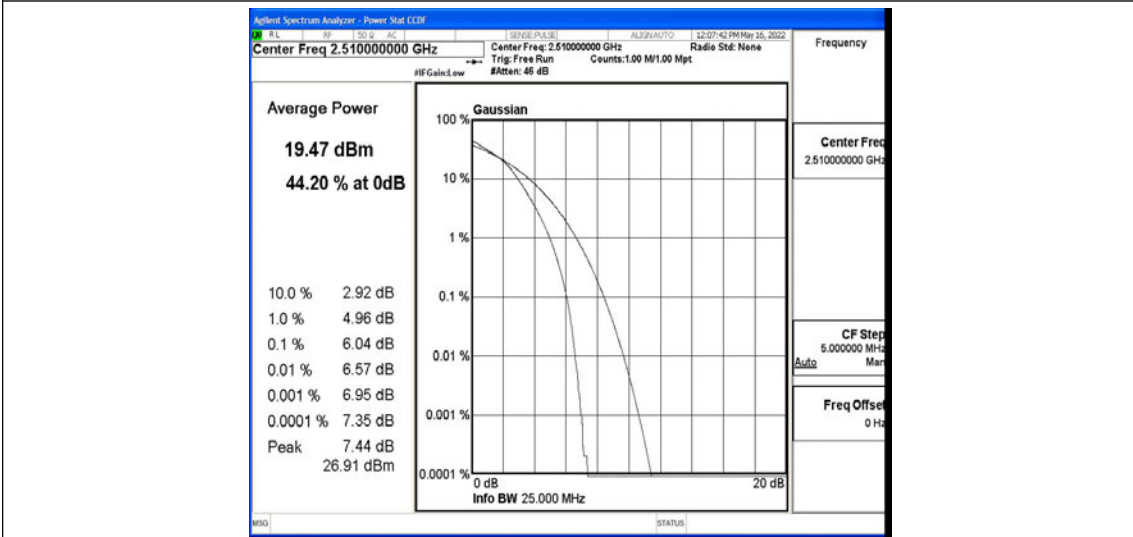

Band7-20MHz-16QAM-20850-100RB#0