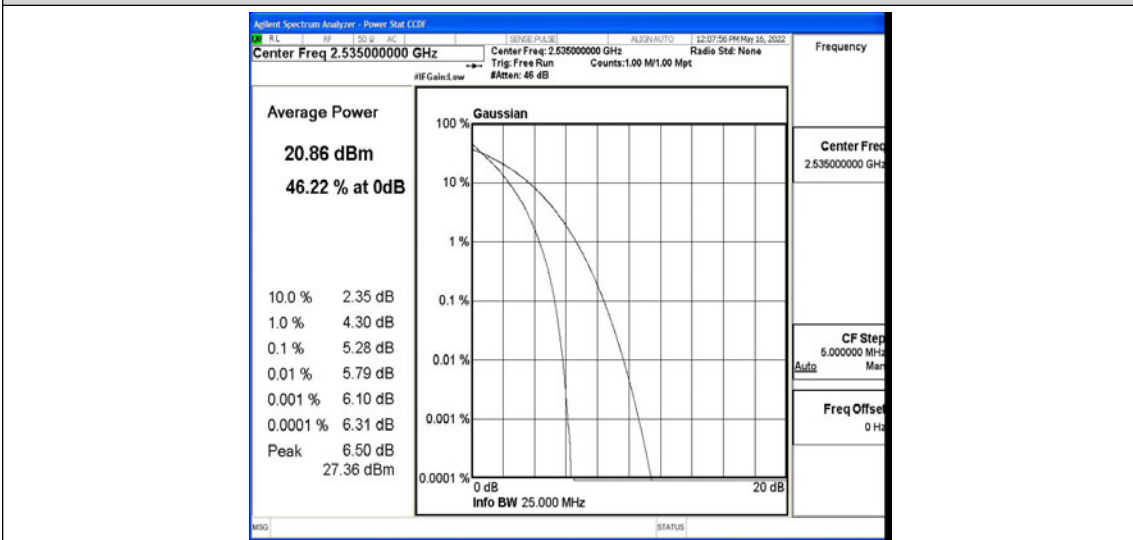

Band7-20MHz-QPSK-21100-100RB#0