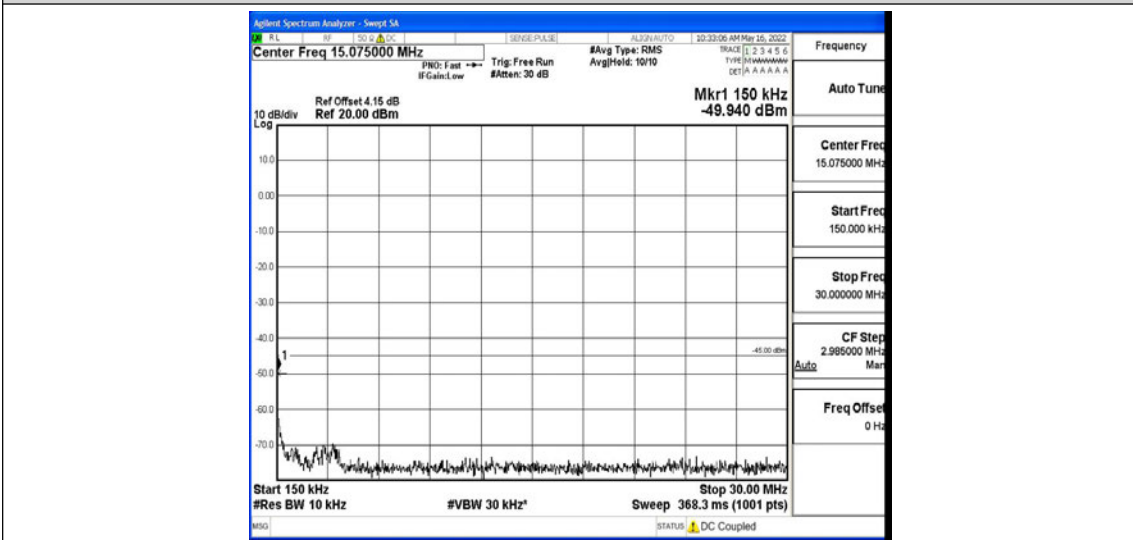

Band7-5MHz-16QAM-21100-1RB#0-Range3:30~1000MHz