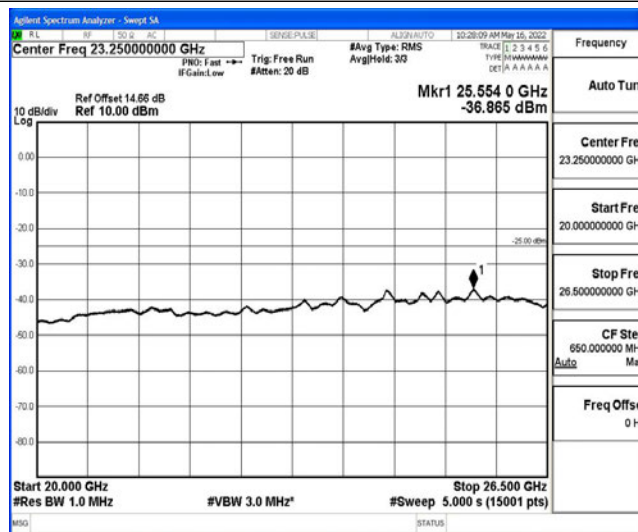

Band7-5MHz-QPSK-21100-1RB#0-Range1:0.009~0.15MHz