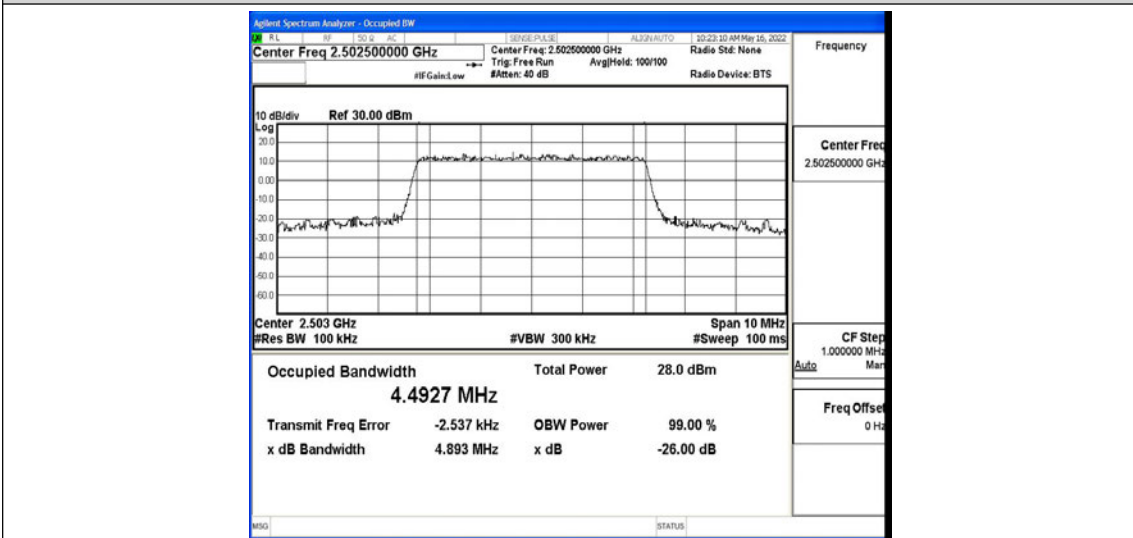

Band7-5MHz-16QAM-20775-25RB#0