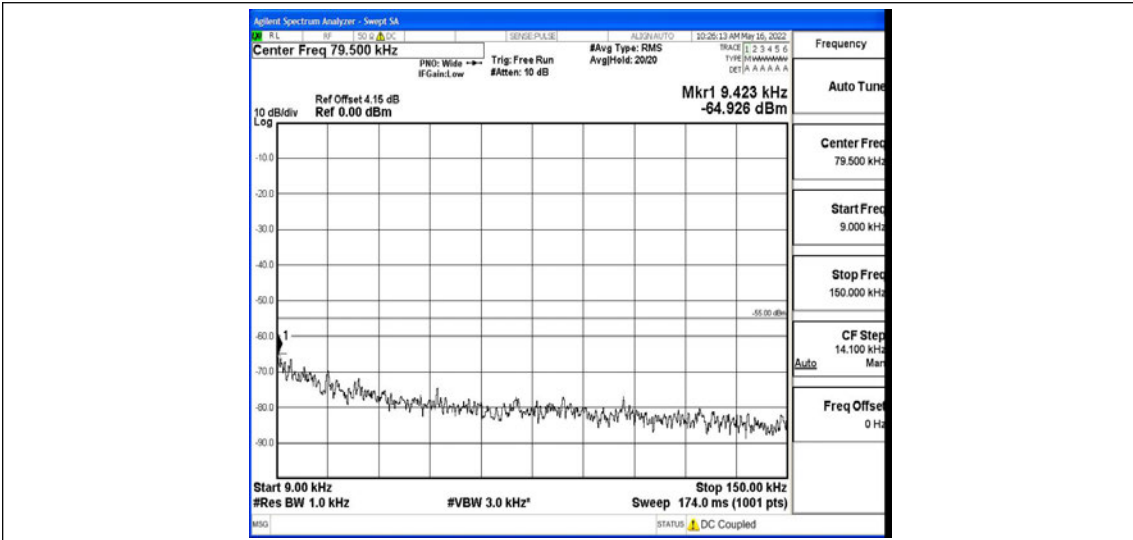

Band7-5MHz-QPSK-20775-1RB#0-Range2:0.15~30MHz