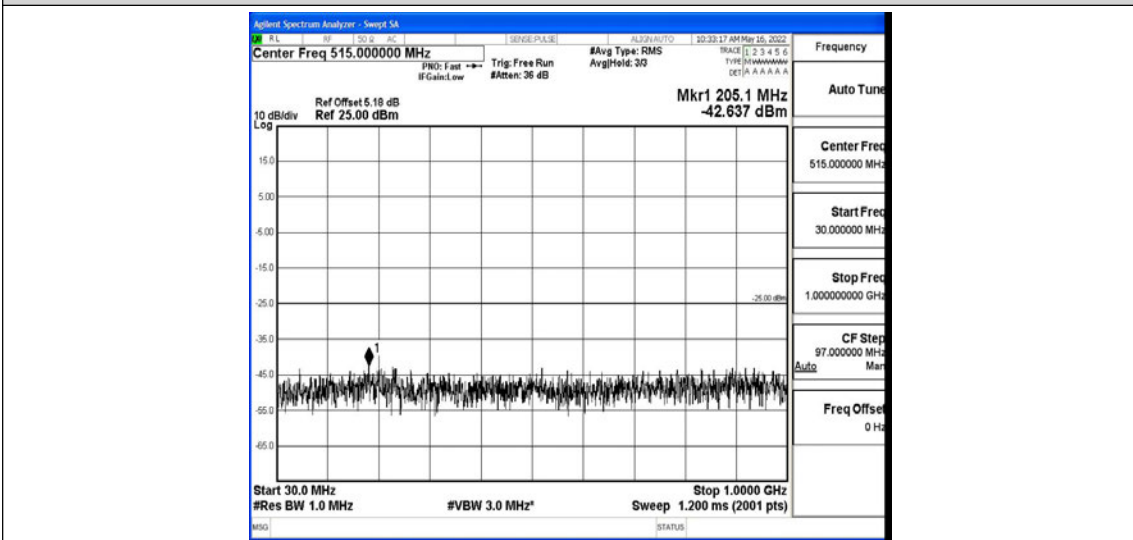

Band7-5MHz-16QAM-21100-1RB#0-Range4:1000~10000MHz