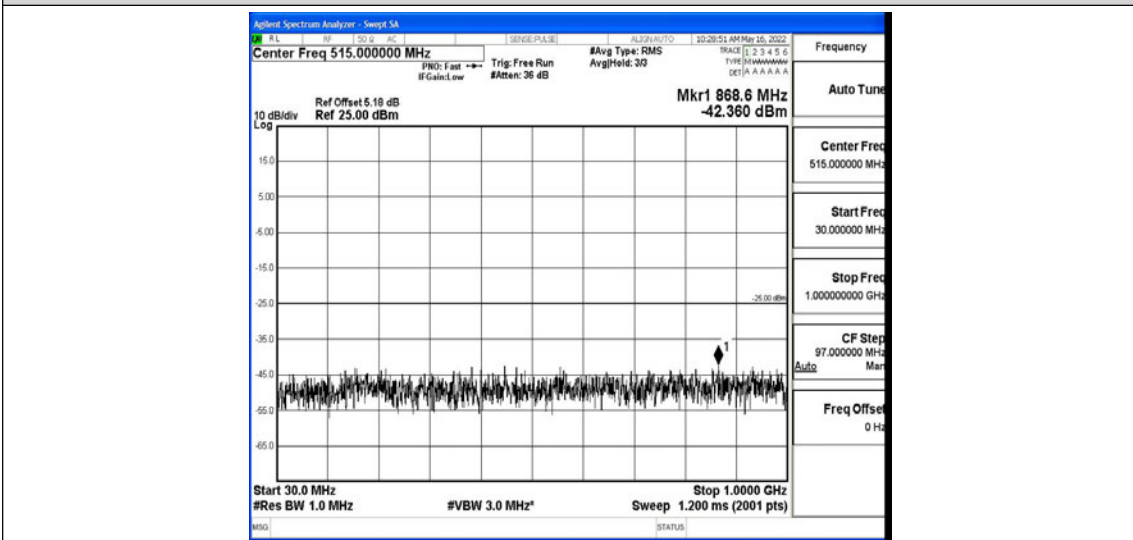

Band7-5MHz-16QAM-20775-1RB#0-Range4:1000~10000MHz