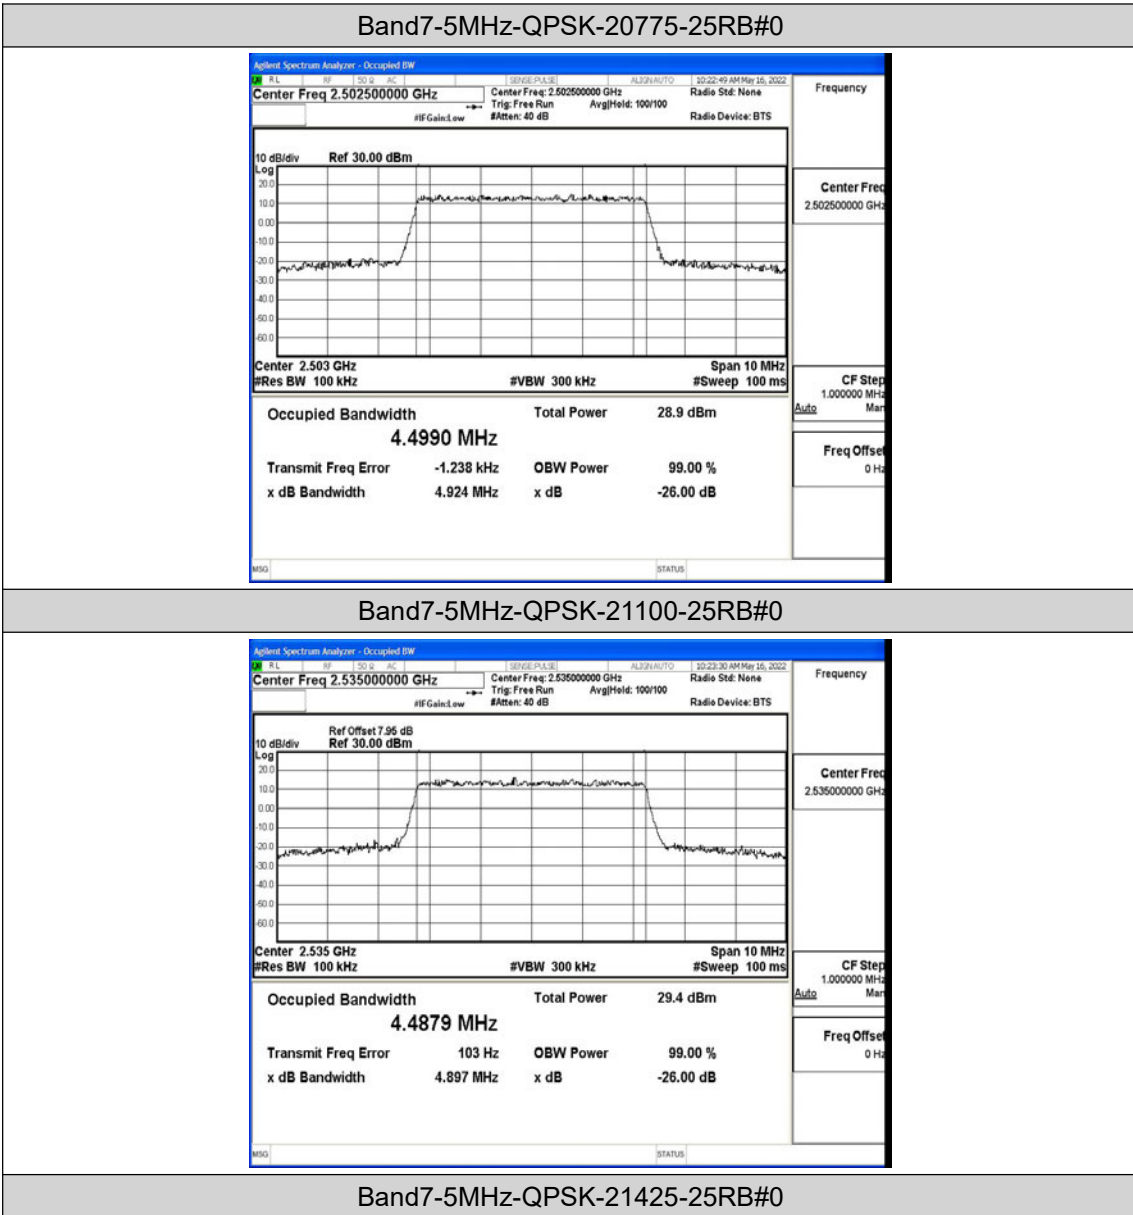

Test Graphs