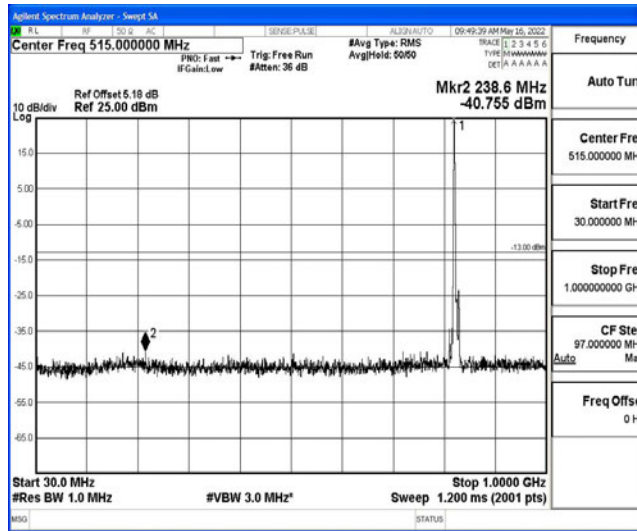

Band5-5MHz-16QAM-20425-1RB#0-Range1:0.009~0.15MHz

Band5-5MHz-16QAM-20425-1RB#0-Range2:0.15~30MHz

Band5-5MHz-16QAM-20425-1RB#0-Range3:30~1000MHz

Band5-5MHz-16QAM-20425-1RB#0-Range4:1000~10000MHz

Band5-5MHz-16QAM-20525-1RB#0-Range1:0.009~0.15MHz