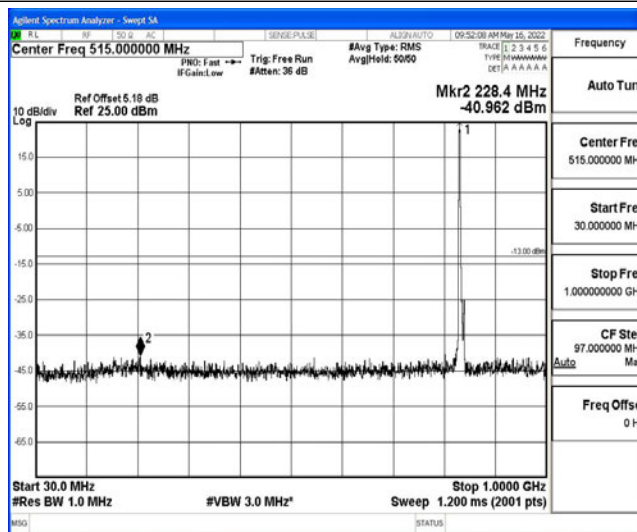

Band5-5MHz-16QAM-20525-1RB#0-Range3:30~1000MHz

Band5-5MHz-16QAM-20525-1RB#0-Range4:1000~10000MHz