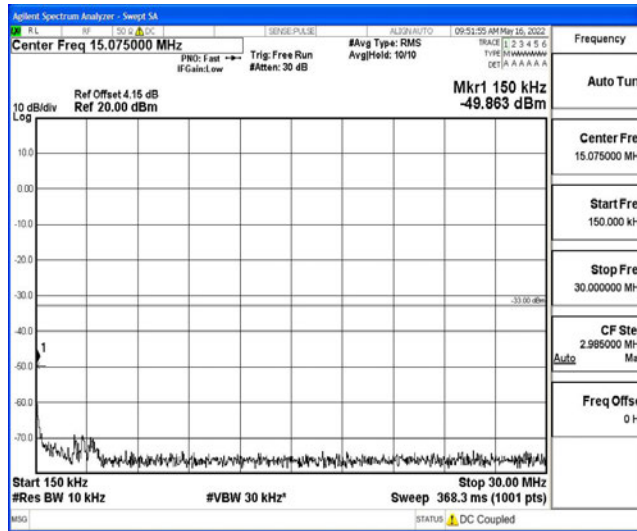

Band5-5MHz-16QAM-20525-1RB#0-Range2:0.15~30MHz

Band5-5MHz-16QAM-20525-1RB#0-Range3:30~1000MHz