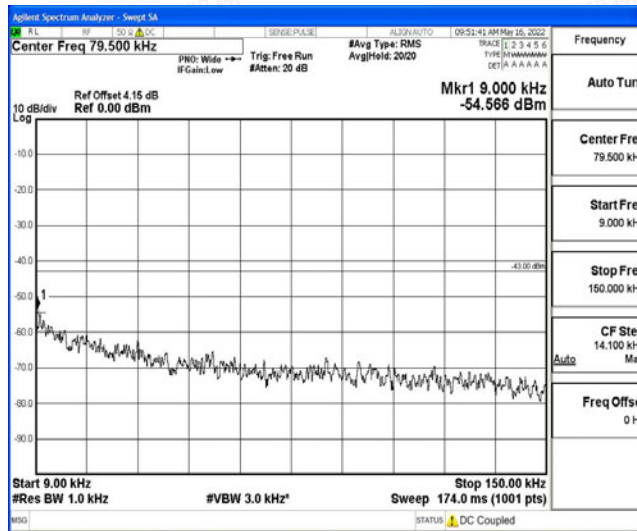

Band5-5MHz-16QAM-20425-1RB#0-Range1:0.009~0.15MHz

Band5-5MHz-16QAM-20425-1RB#0-Range2:0.15~30MHz

Band5-5MHz-16QAM-20425-1RB#0-Range3:30~1000MHz

Band5-5MHz-16QAM-20425-1RB#0-Range4:1000~10000MHz

Band5-5MHz-16QAM-20525-1RB#0-Range1:0.009~0.15MHz