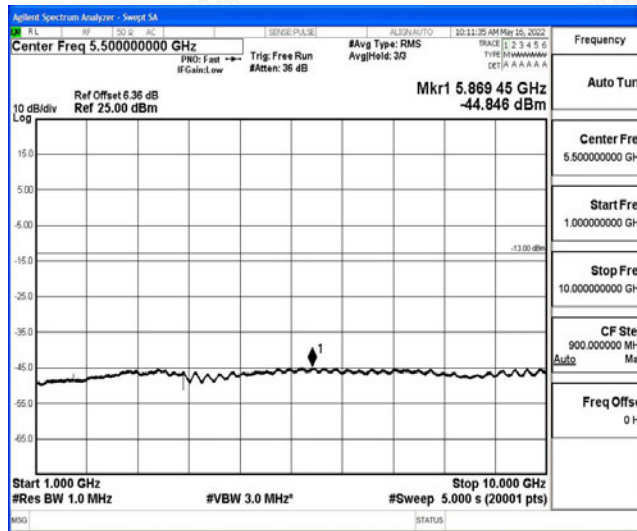

Band5-10MHz-16QAM-20525-1RB#0-Range4:1000~10000MHz

Band5-10MHz-16QAM-20600-1RB#0-Range1:0.009~0.15MHz