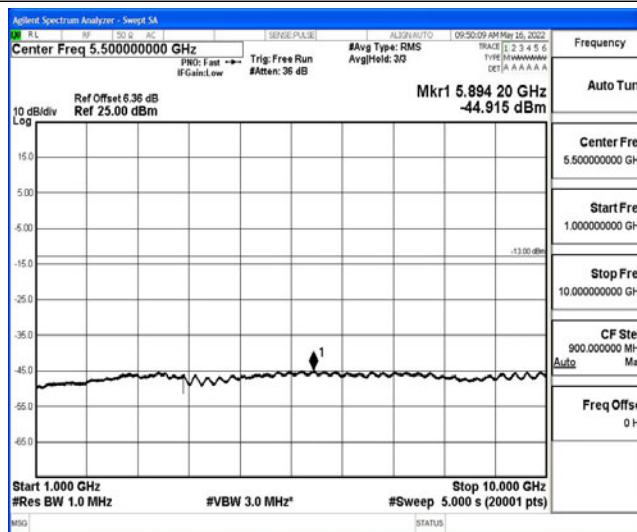

Band5-5MHz-16QAM-20425-1RB#0-Range1:0.009~0.15MHz

Band5-5MHz-16QAM-20425-1RB#0-Range2:0.15~30MHz

Band5-5MHz-16QAM-20425-1RB#0-Range3:30~1000MHz

Band5-5MHz-16QAM-20425-1RB#0-Range4:1000~10000MHz

Band5-5MHz-16QAM-20525-1RB#0-Range1:0.009~0.15MHz